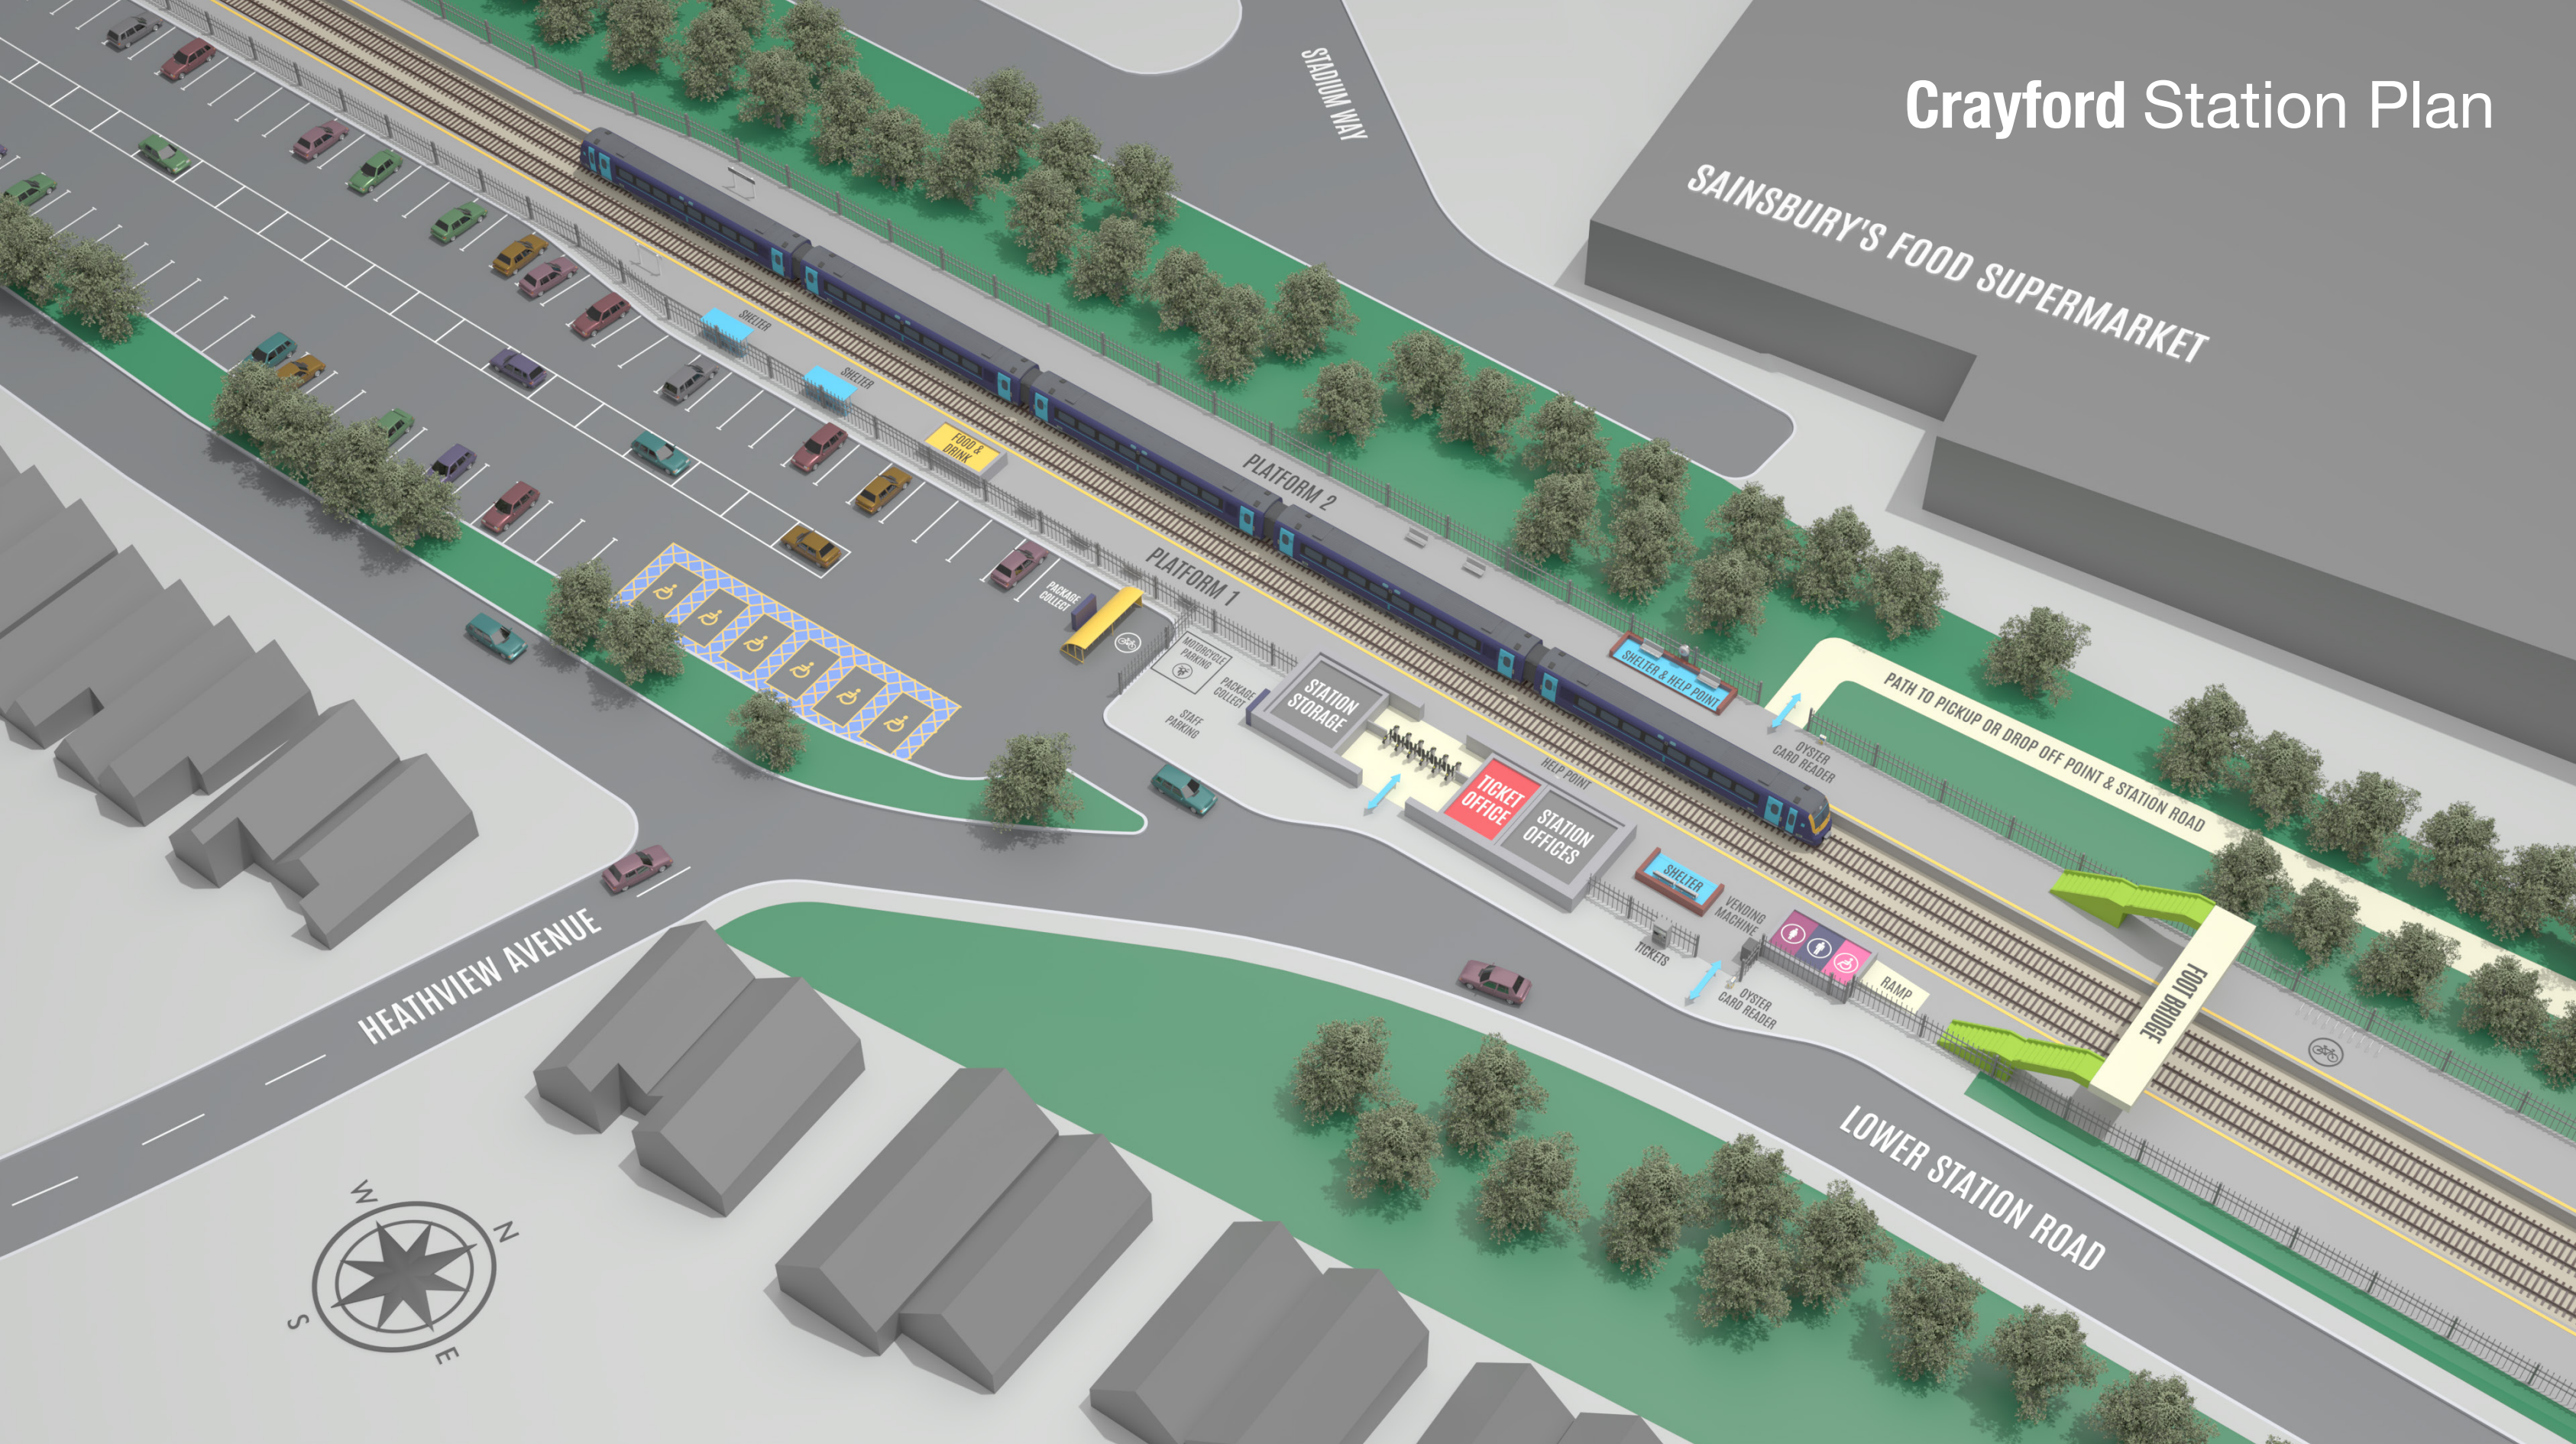

# Crayford Station Plan

SAINSBURY'S FOOD SUPERMARKET

STADIUM WAY

PLATFORM 2

PLATFORM 1

HEATHVIEW AVENUE

PATH TO PICKUP OR DROP OFF POINT & STATION ROAD

FOOT BRIDGE

LOWER STATION ROAD