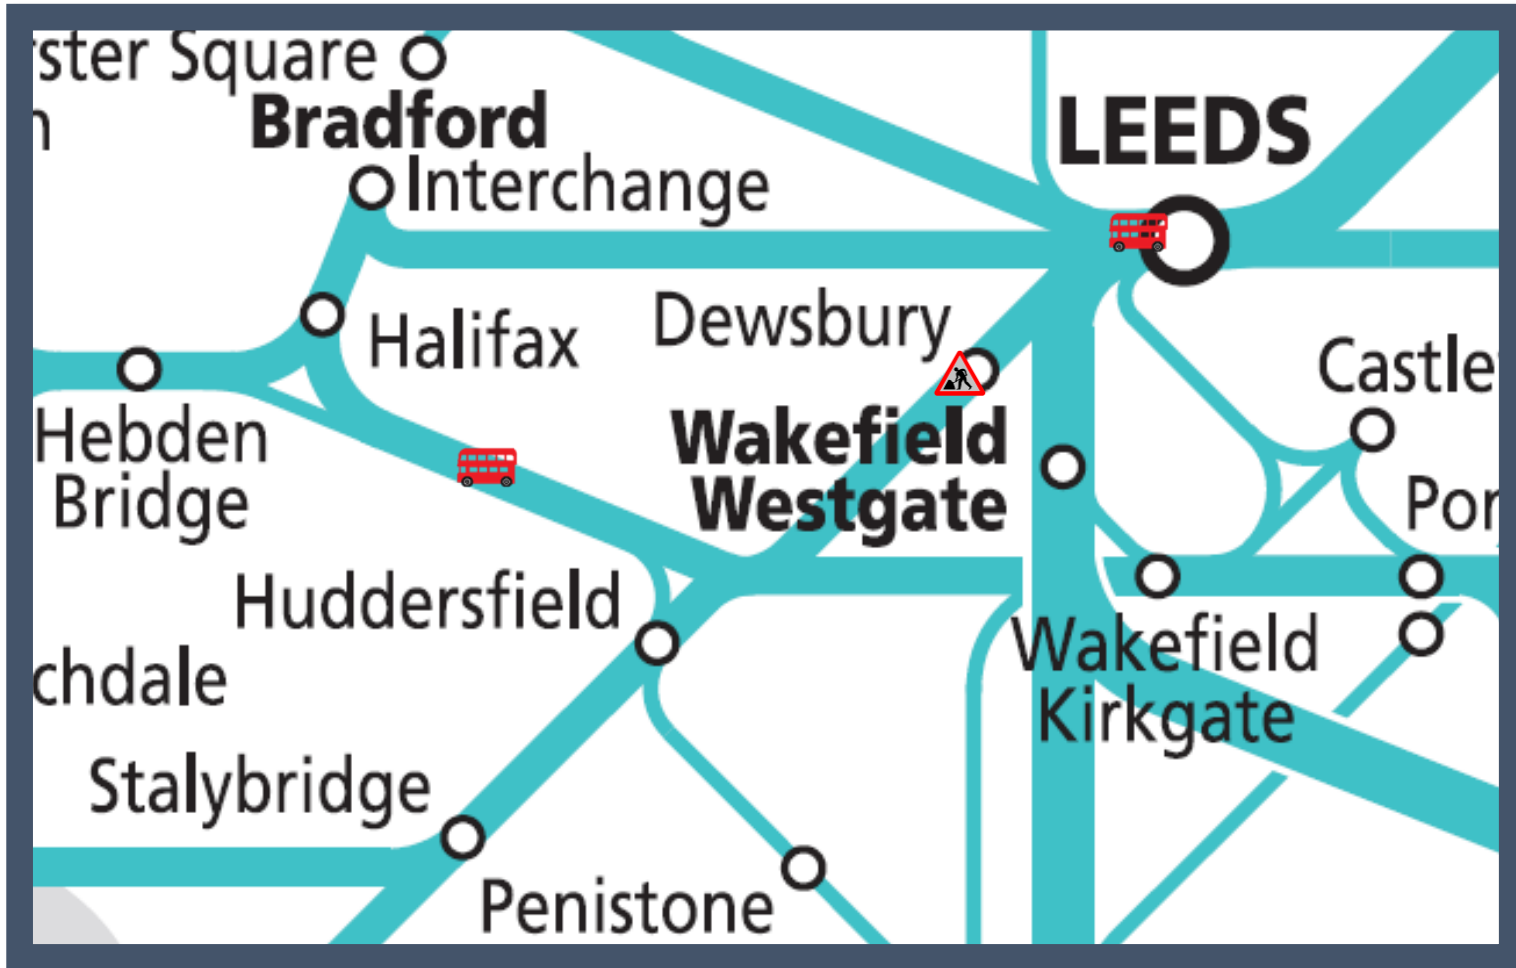

Buses replace trains between Brighouse and Leeds

TOC affected: Northern, TransPennine Express

Key:	
	Engineering Works
	Bus Replacement Services