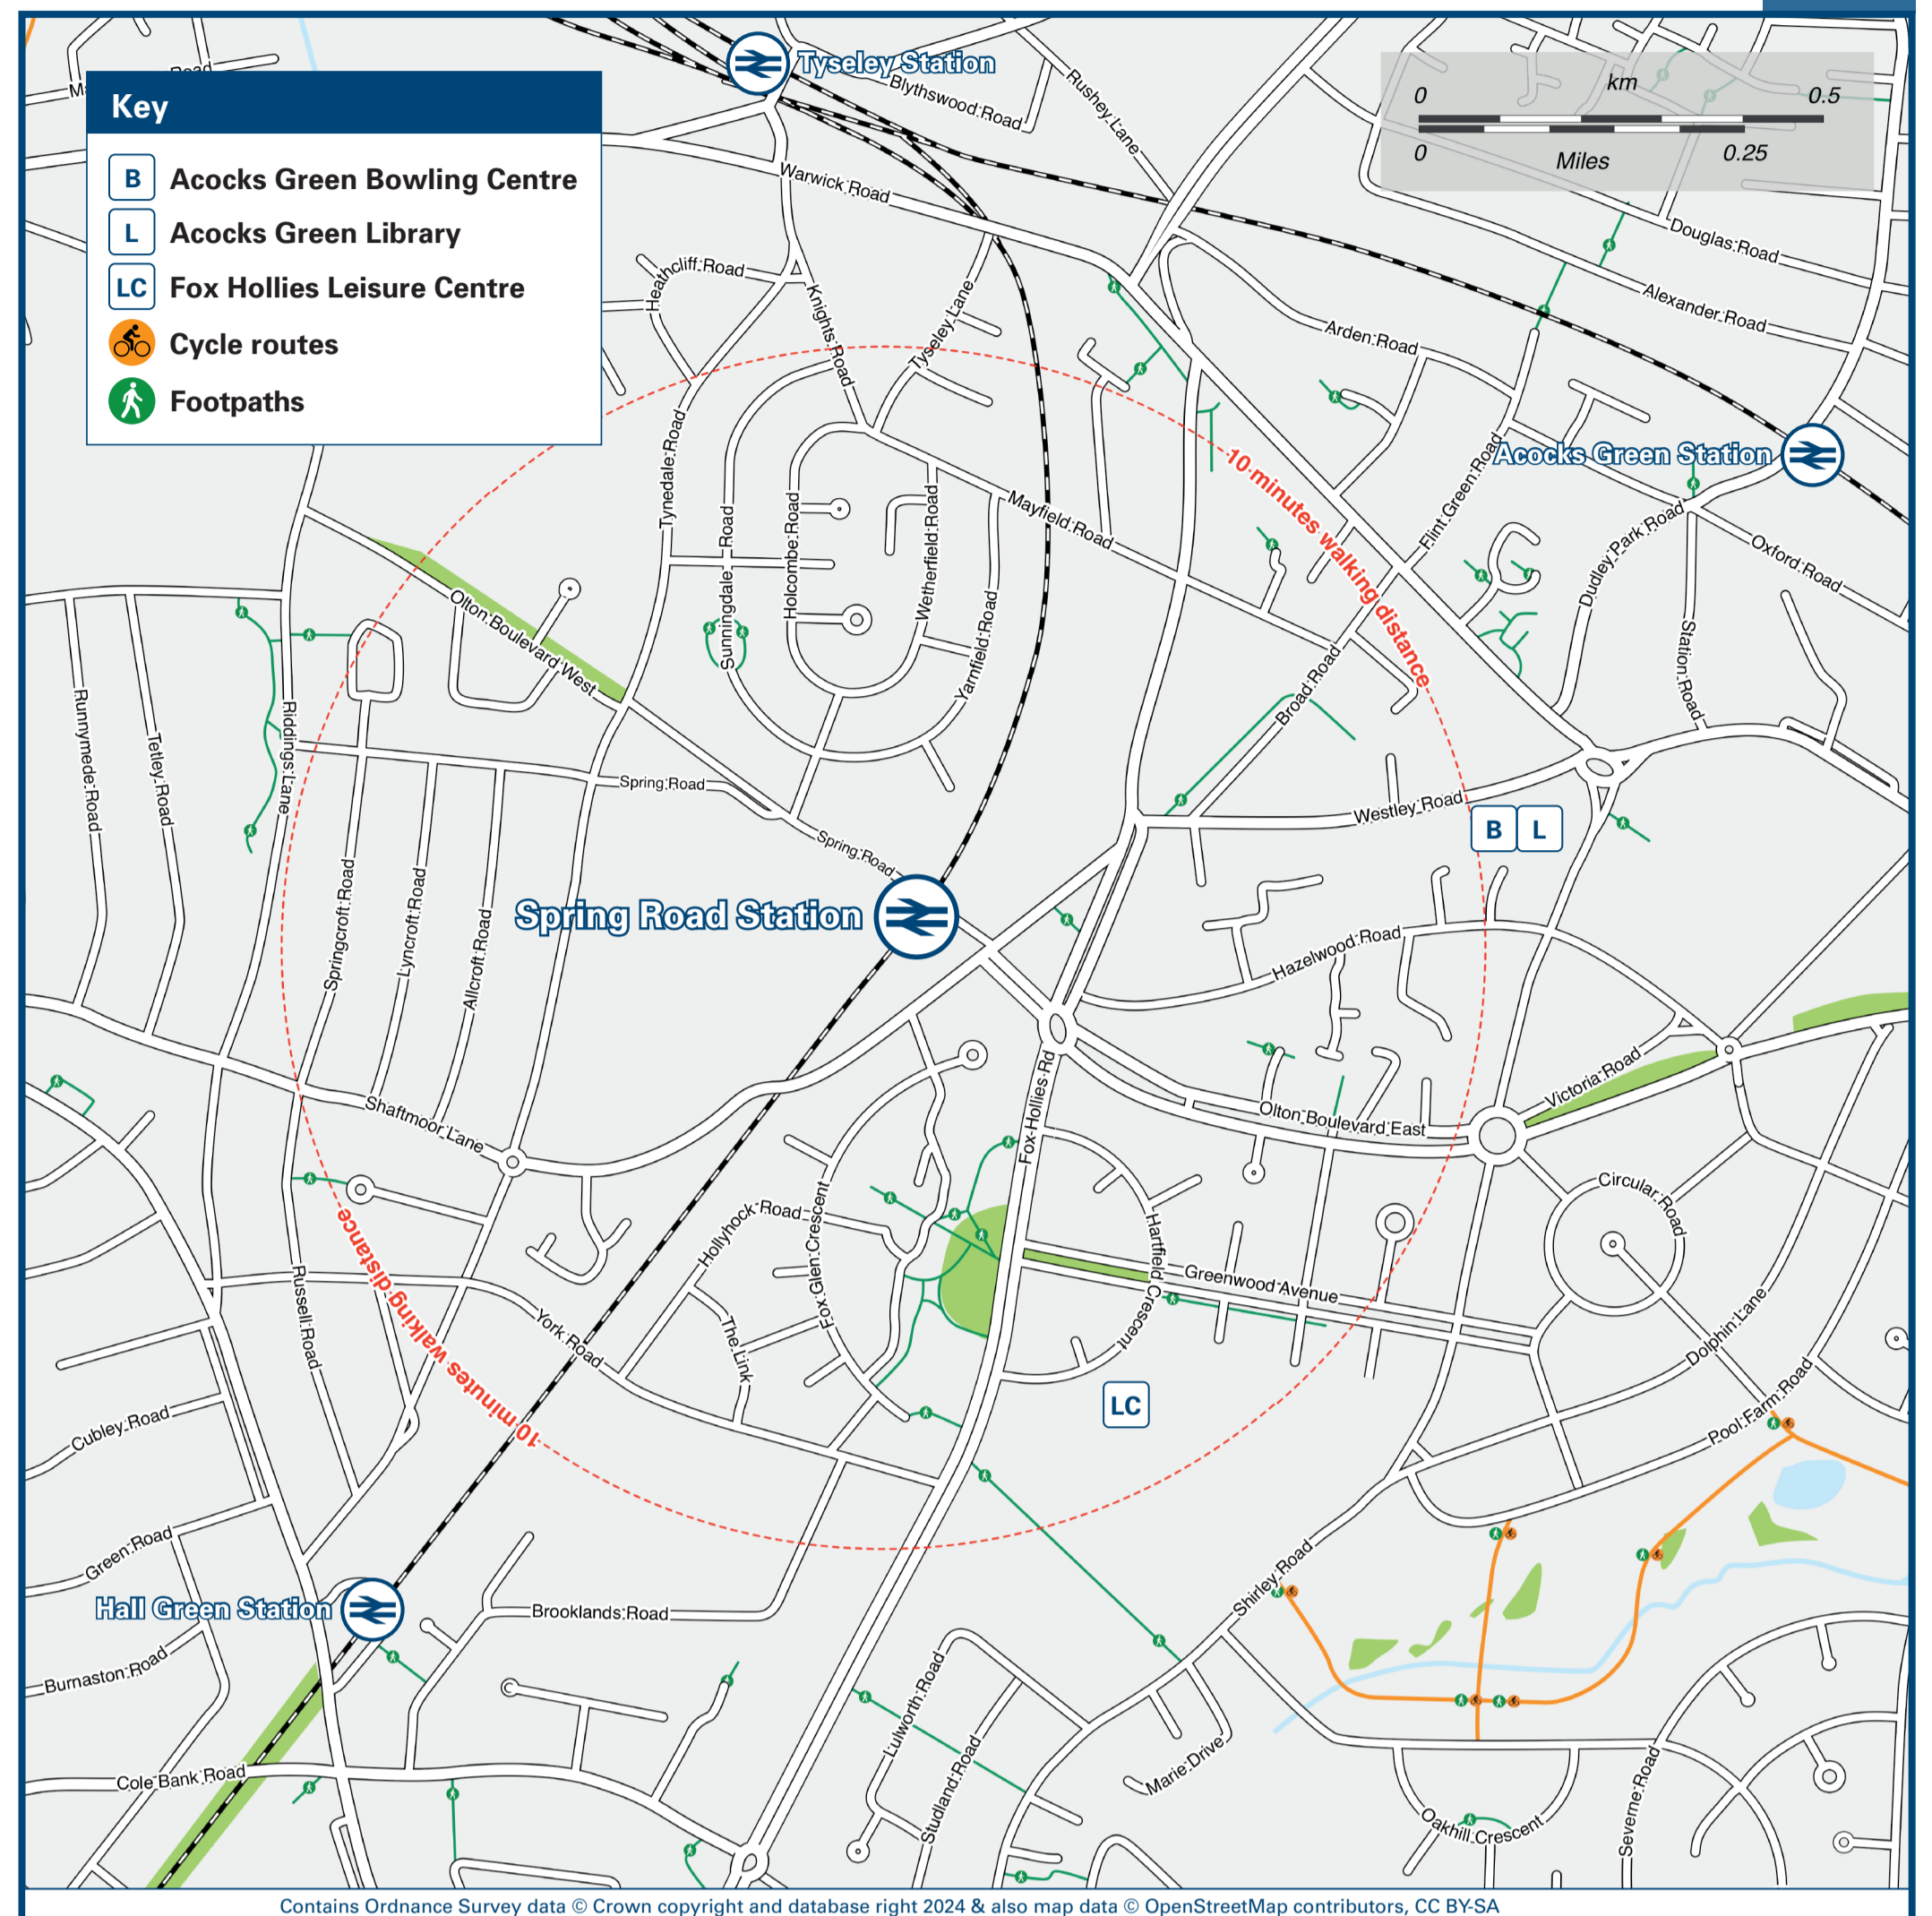

Local area map

Main destinations by bus

(Data correct at July 2024)

DESTINATION	BUS ROUTES	BUS STOP
Acocks Green	11A	S G
	1	S A
	41*	C
Alum Rock	41*	C
Bearwood	11C	S F
Billesley	11C	S F
Botanical Gardens	1	S L
Bourville	11C	S F
Bromford Bridge	11A	S G
Cannon Hill Park	1	S L
	41*	D
Cotteridge	11C	S F
Edgbaston	1	S L
	41*	D
Erdington	11A	S G
Five Ways (Shopping Centre)	1	S L
Greet	41*	D

DESTINATION	BUS ROUTES	BUS STOP
Hall Green	11C	S F
Harborne	1	S L
	11C	S F
Hay Mills	41*	C
Heartlands Hospital	41*	C
King's Heath	11C	S F
Lifford	11C	S F
Moseley and Moseley Hospital	1	S L
	41*	D
Queen Elizabeth Hospital	41*	D
	11C	S F
Rotton Park	11C	S F
Sarehole Mill	11C	S F
Selly Oak	11C	S F
Sparkhill	1	S L
	41*	D
Springfield	11C	S F

DESTINATION	BUS ROUTES	BUS STOP
Stechford	41*	C
	11A	S G
Stirchley	11C	S F
Stockfield	41*	C
	11A	S G
Tyseley	41*	C
Wake Green	1	S L
	41*	D
Ward End	11A	S G
Yardley	11A	S G
	41*	C

Notes

Bus routes 1, 11A and 11C run everyday, Mondays to Sundays.
Direct trains operate to this destination from this station.
* Bus route 41 runs Mondays to Saturdays only. No Sunday service.

Taxis

Spring Road Station is served by a taxi rank or a cab office. Check availability before travelling, and pre-book if necessary. Please consider using the following local operators: (Inclusion of this number doesn't represent any endorsement of the taxi firm)

247 Radio Carz
0121 222 2222

East Birmingham Taxis
0121 270 8088

Birmingham Taxis
0121 702 2000

Further information about all onward travel

Local Cycle Info www.ftwm.org.uk/plan-your-journey/ways-to-travel/cycling-and-walking For more information about cycle routes.	National Cycle Info sustrans.org.uk Sustrans is the UK's leading sustainable transport charity.	Bus Times See timetable displays at bus stops. www.traveline.info 0871 200 22 33 traveline public transport info	NextBuses Find the bus times for your stop. Search for a bus stop by entering a postcode, street & town or a stop name & town.	PlusBus plusbus.info A discount price 'bus pass' that you buy with your train ticket. It gives you unlimited bus travel around your chosen town, on participating buses.

National Rail Enquiries

Online nationalrail.co.uk	NRE App Free National Rail Enquiries app for iOS and Android	Social Media facebook.com/nationalrailenq @nationalrailenq	Alert Me You can sign up to Alert Me messages on the National Rail Enquiries website where you can receive train and platform notifications directly to your smart phone. nationalrail.co.uk/alertme	Contact Centre 03457 48 49 50 Calls cost no more than calls to geographic numbers (01 or 02) and may be recorded.	PlusBike nationalrail.co.uk/plusbike For more information.