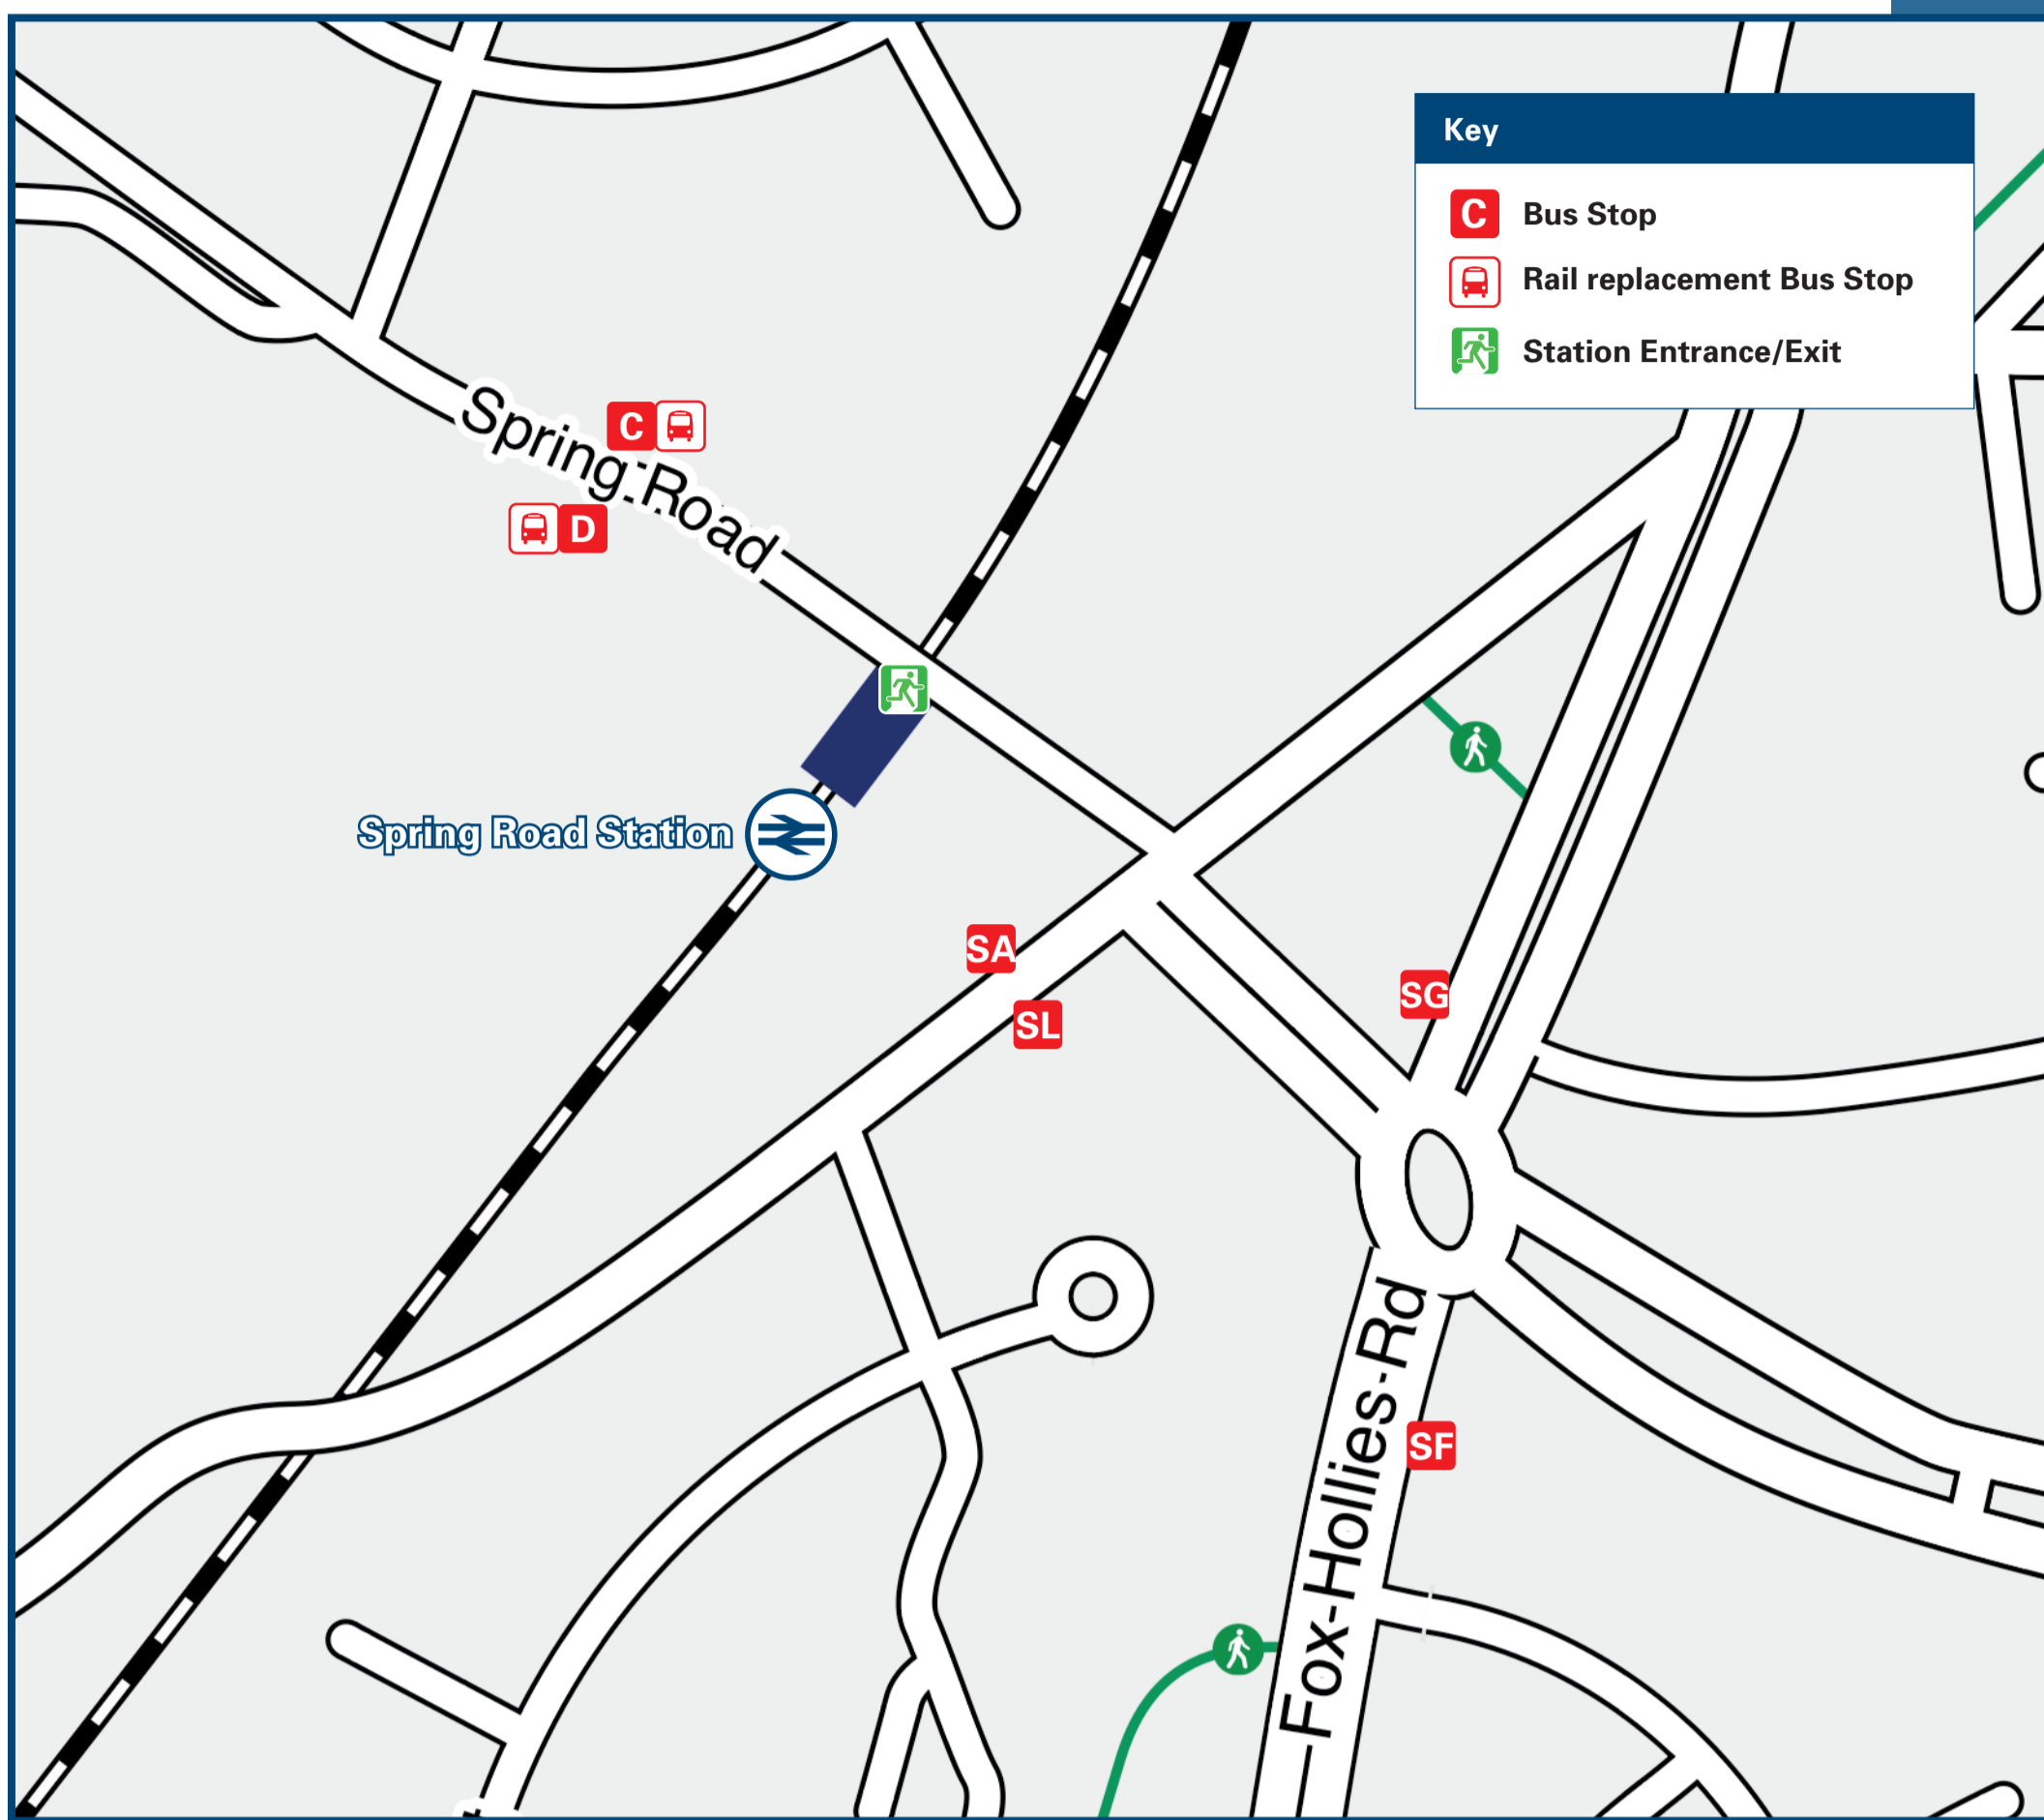

Spring Road Station

Onward Travel Information

Buses

Rail replacement buses/coaches will collect from will collect from: Outside main entrance on Spring Road.