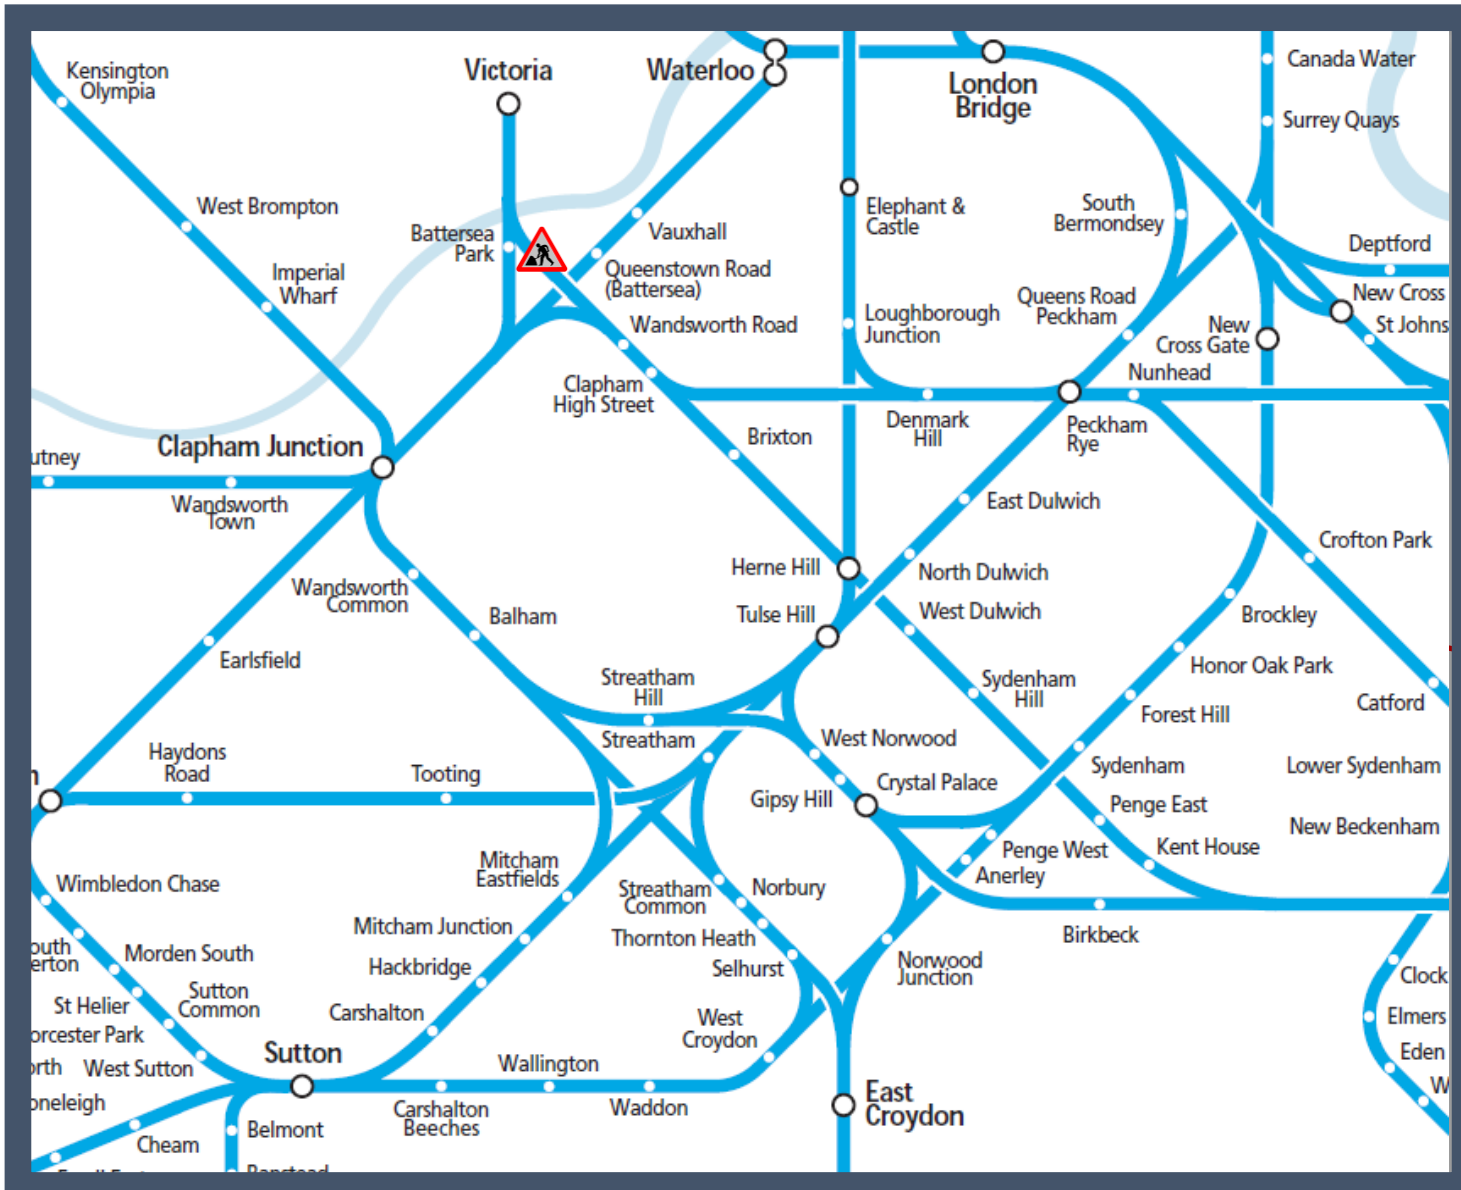

No Southeastern services to / from London Victoria

TOC affected: Southeastern

Key:

| | |
|---|-------------------|
|  | Engineering Works |
|---|-------------------|