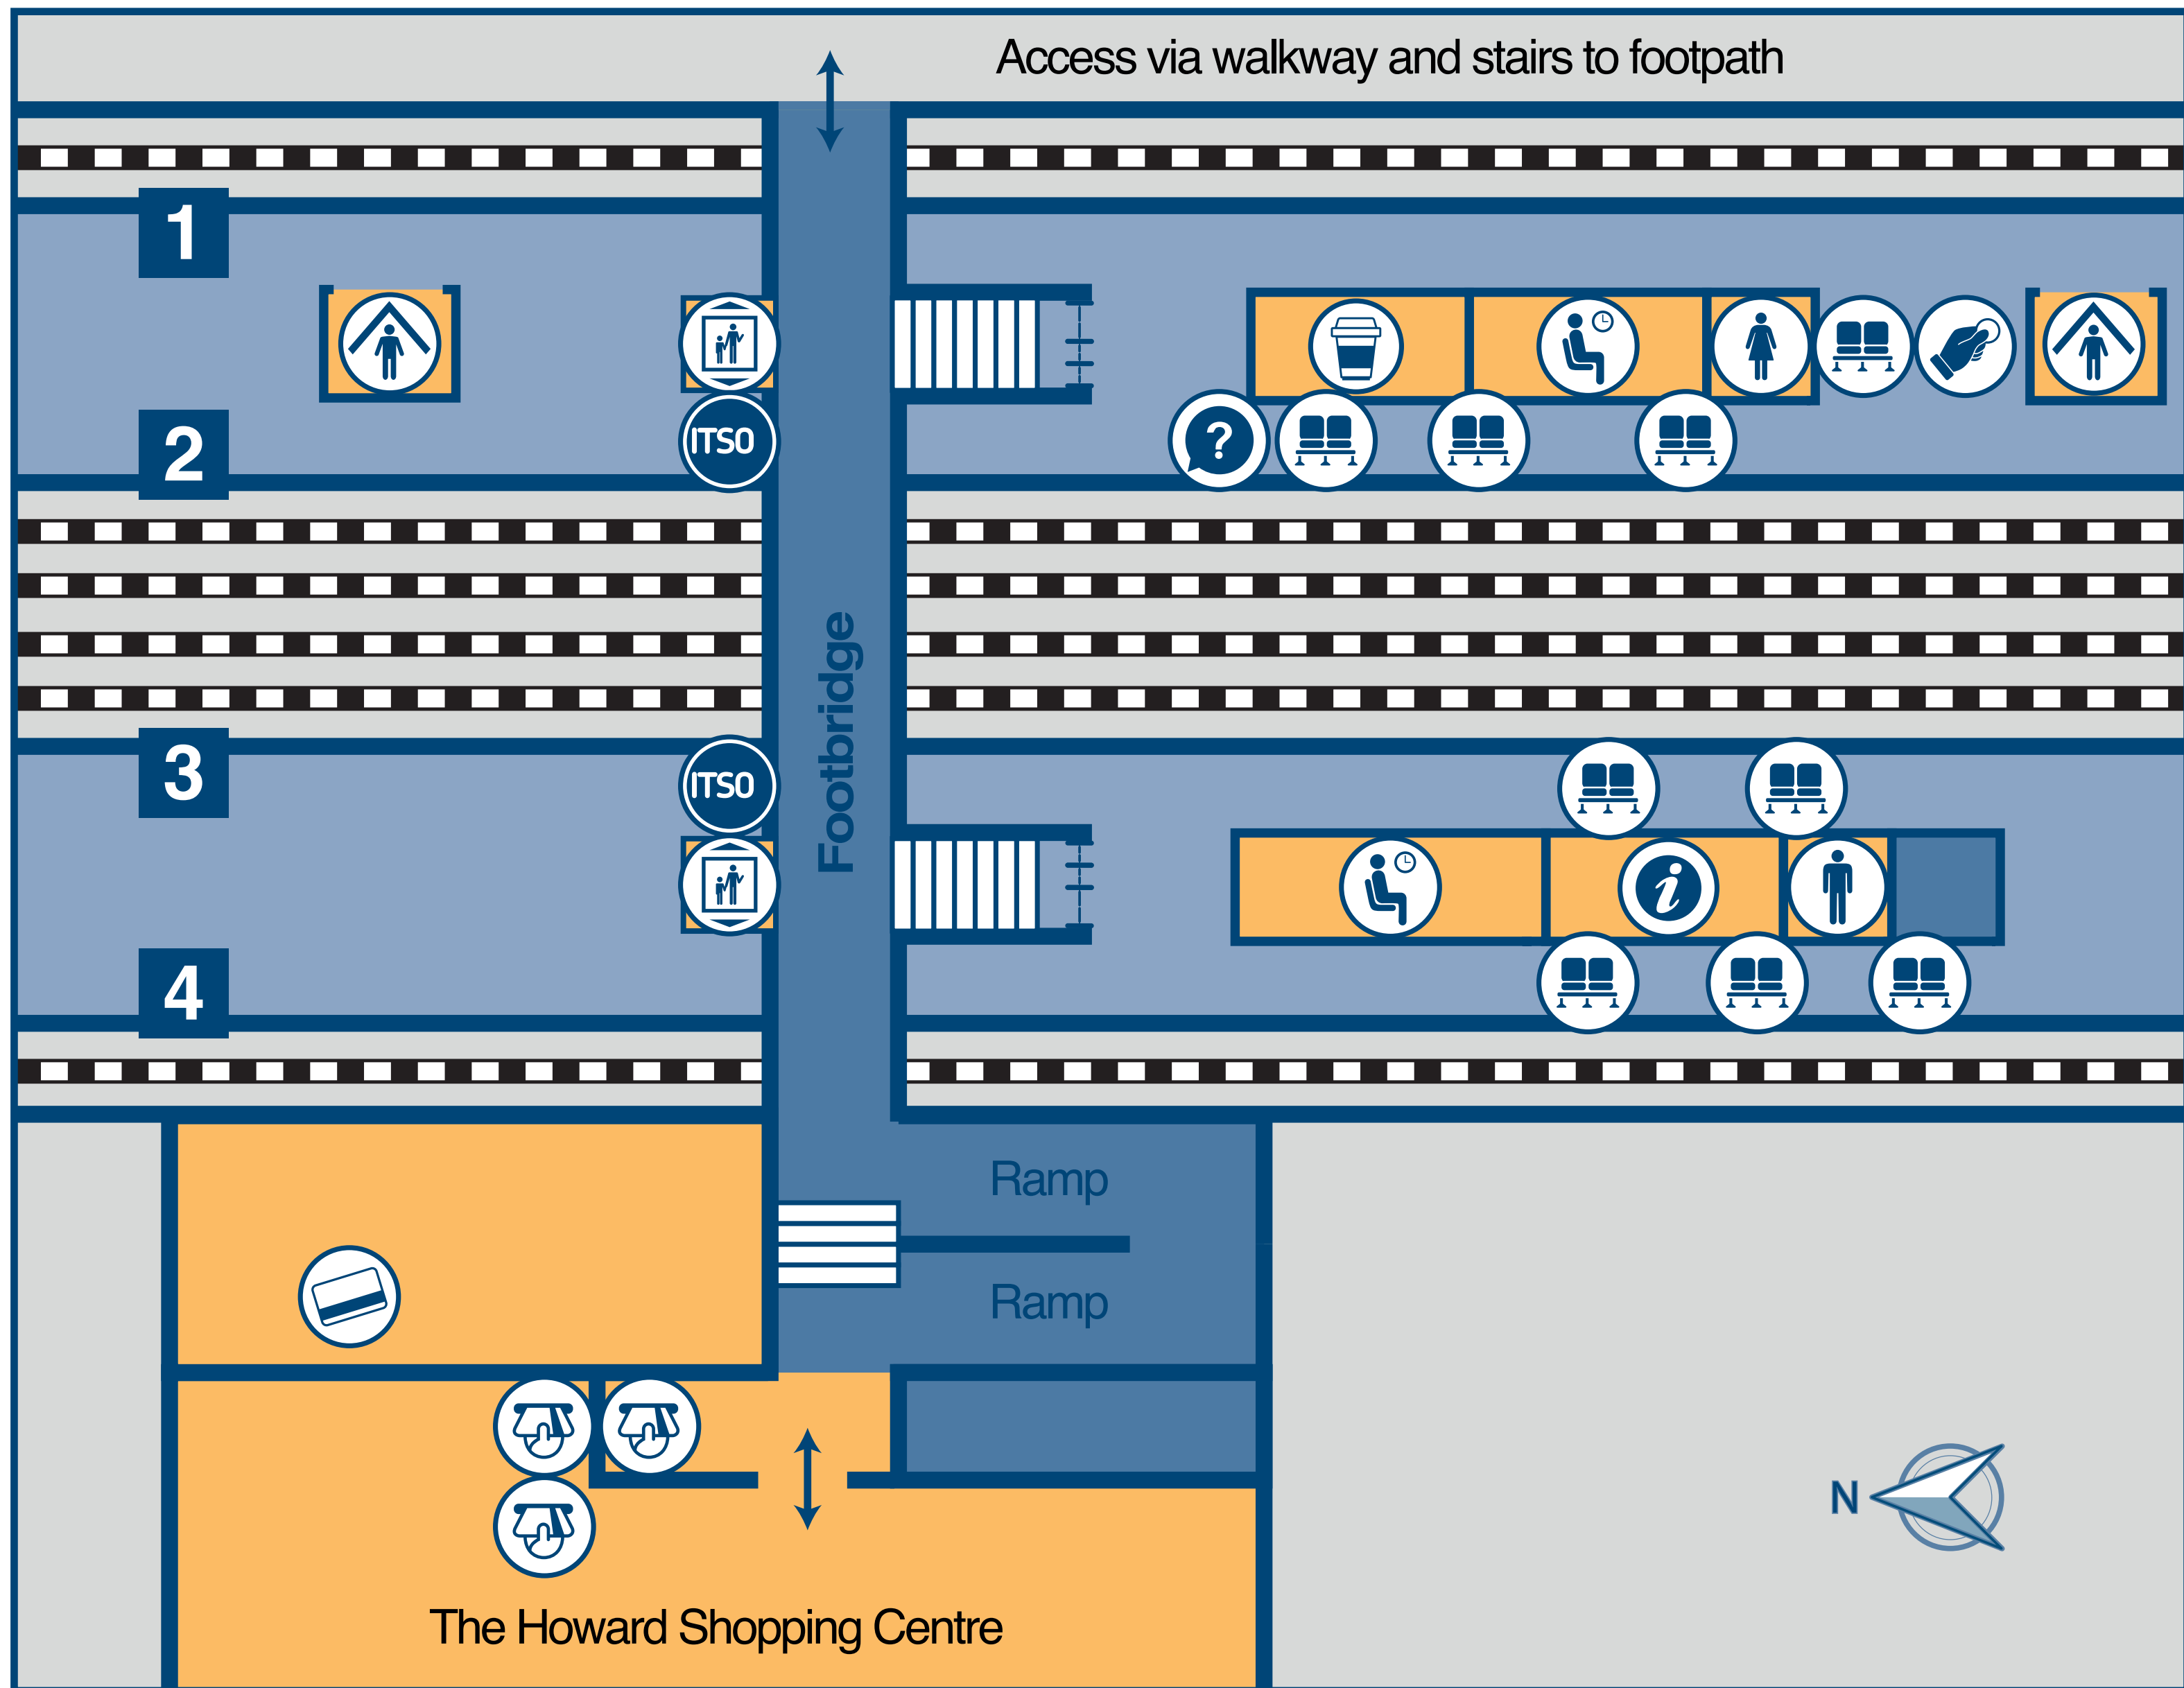

Welwyn Garden City Station Plan

Key

- | | | | |
|------------------------------------|-------------|------------------|--------------------|
| 1 4 Platforms 1 to 4 | Help Point | Shelter | Travel Information |
| Entrance / Exit | Lift | Smartcard Reader | Vending Machine |
| Female Toilet | Male Toilet | Ticket Machine | Waiting Room |
| Food/Drink | Seats | Ticket Office | |