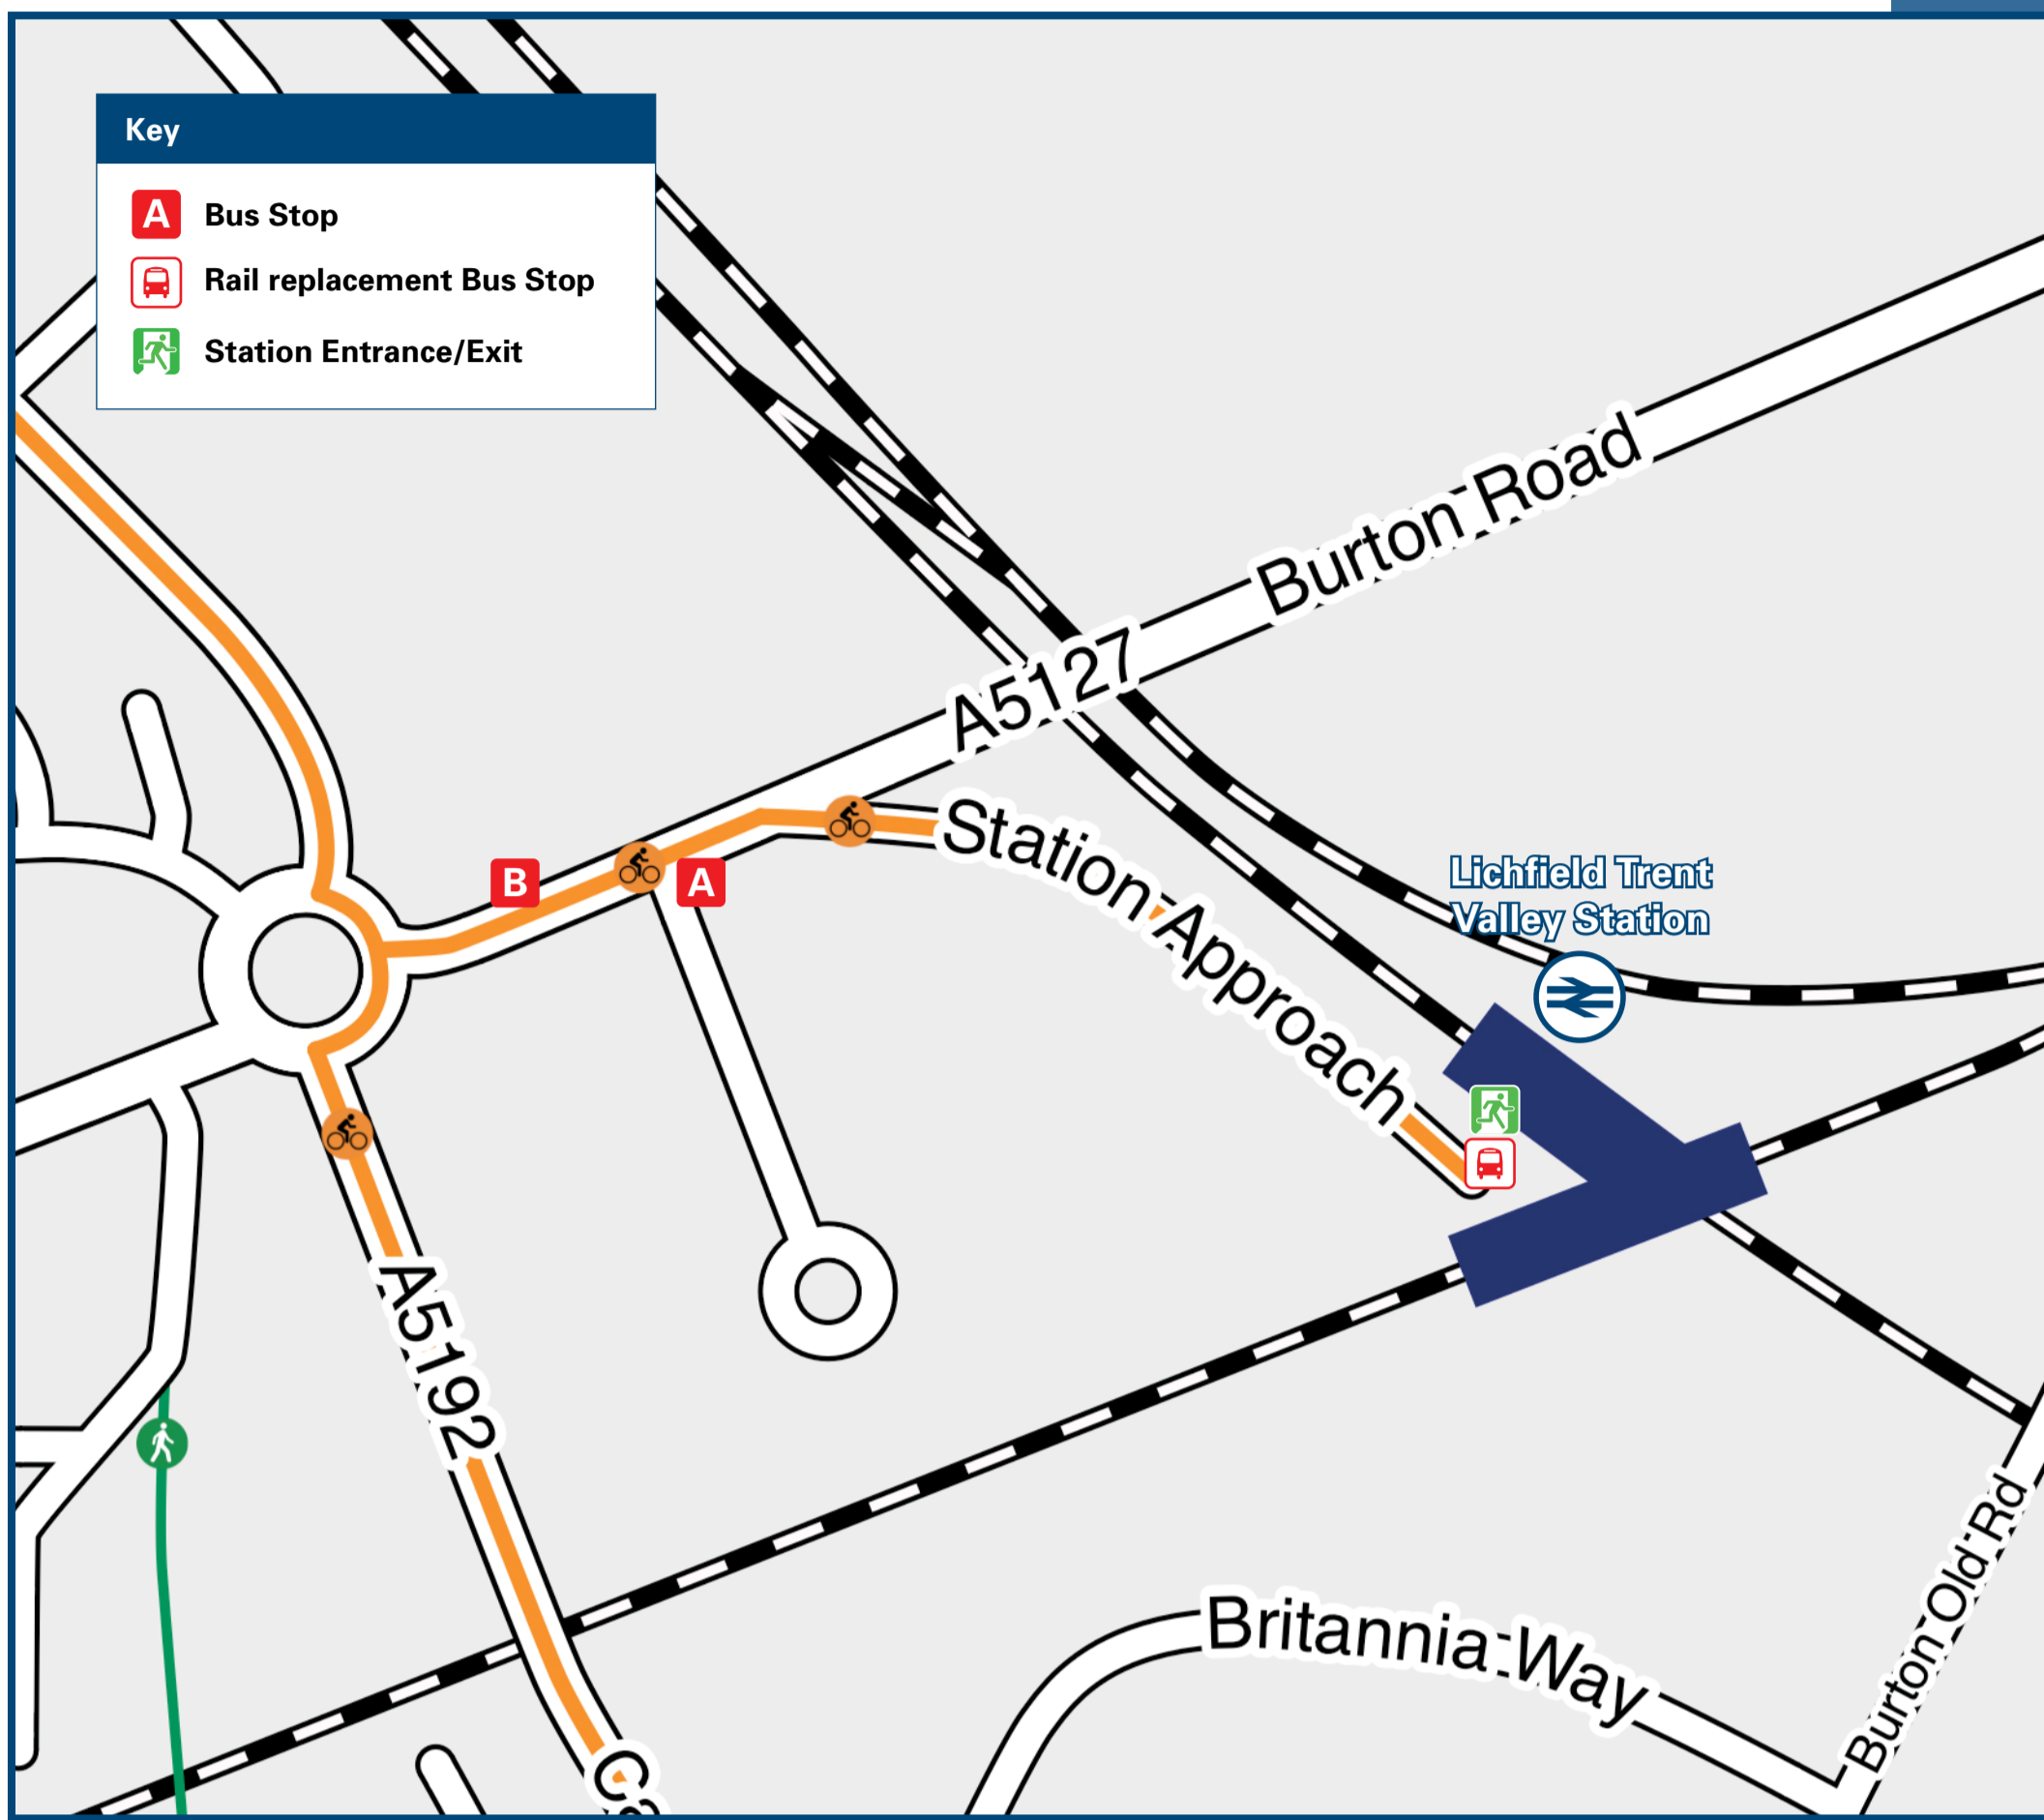

Lichfield Trent Valley Station

Onward Travel Information

Buses

Rail replacement buses or coaches depart from the front of the station.