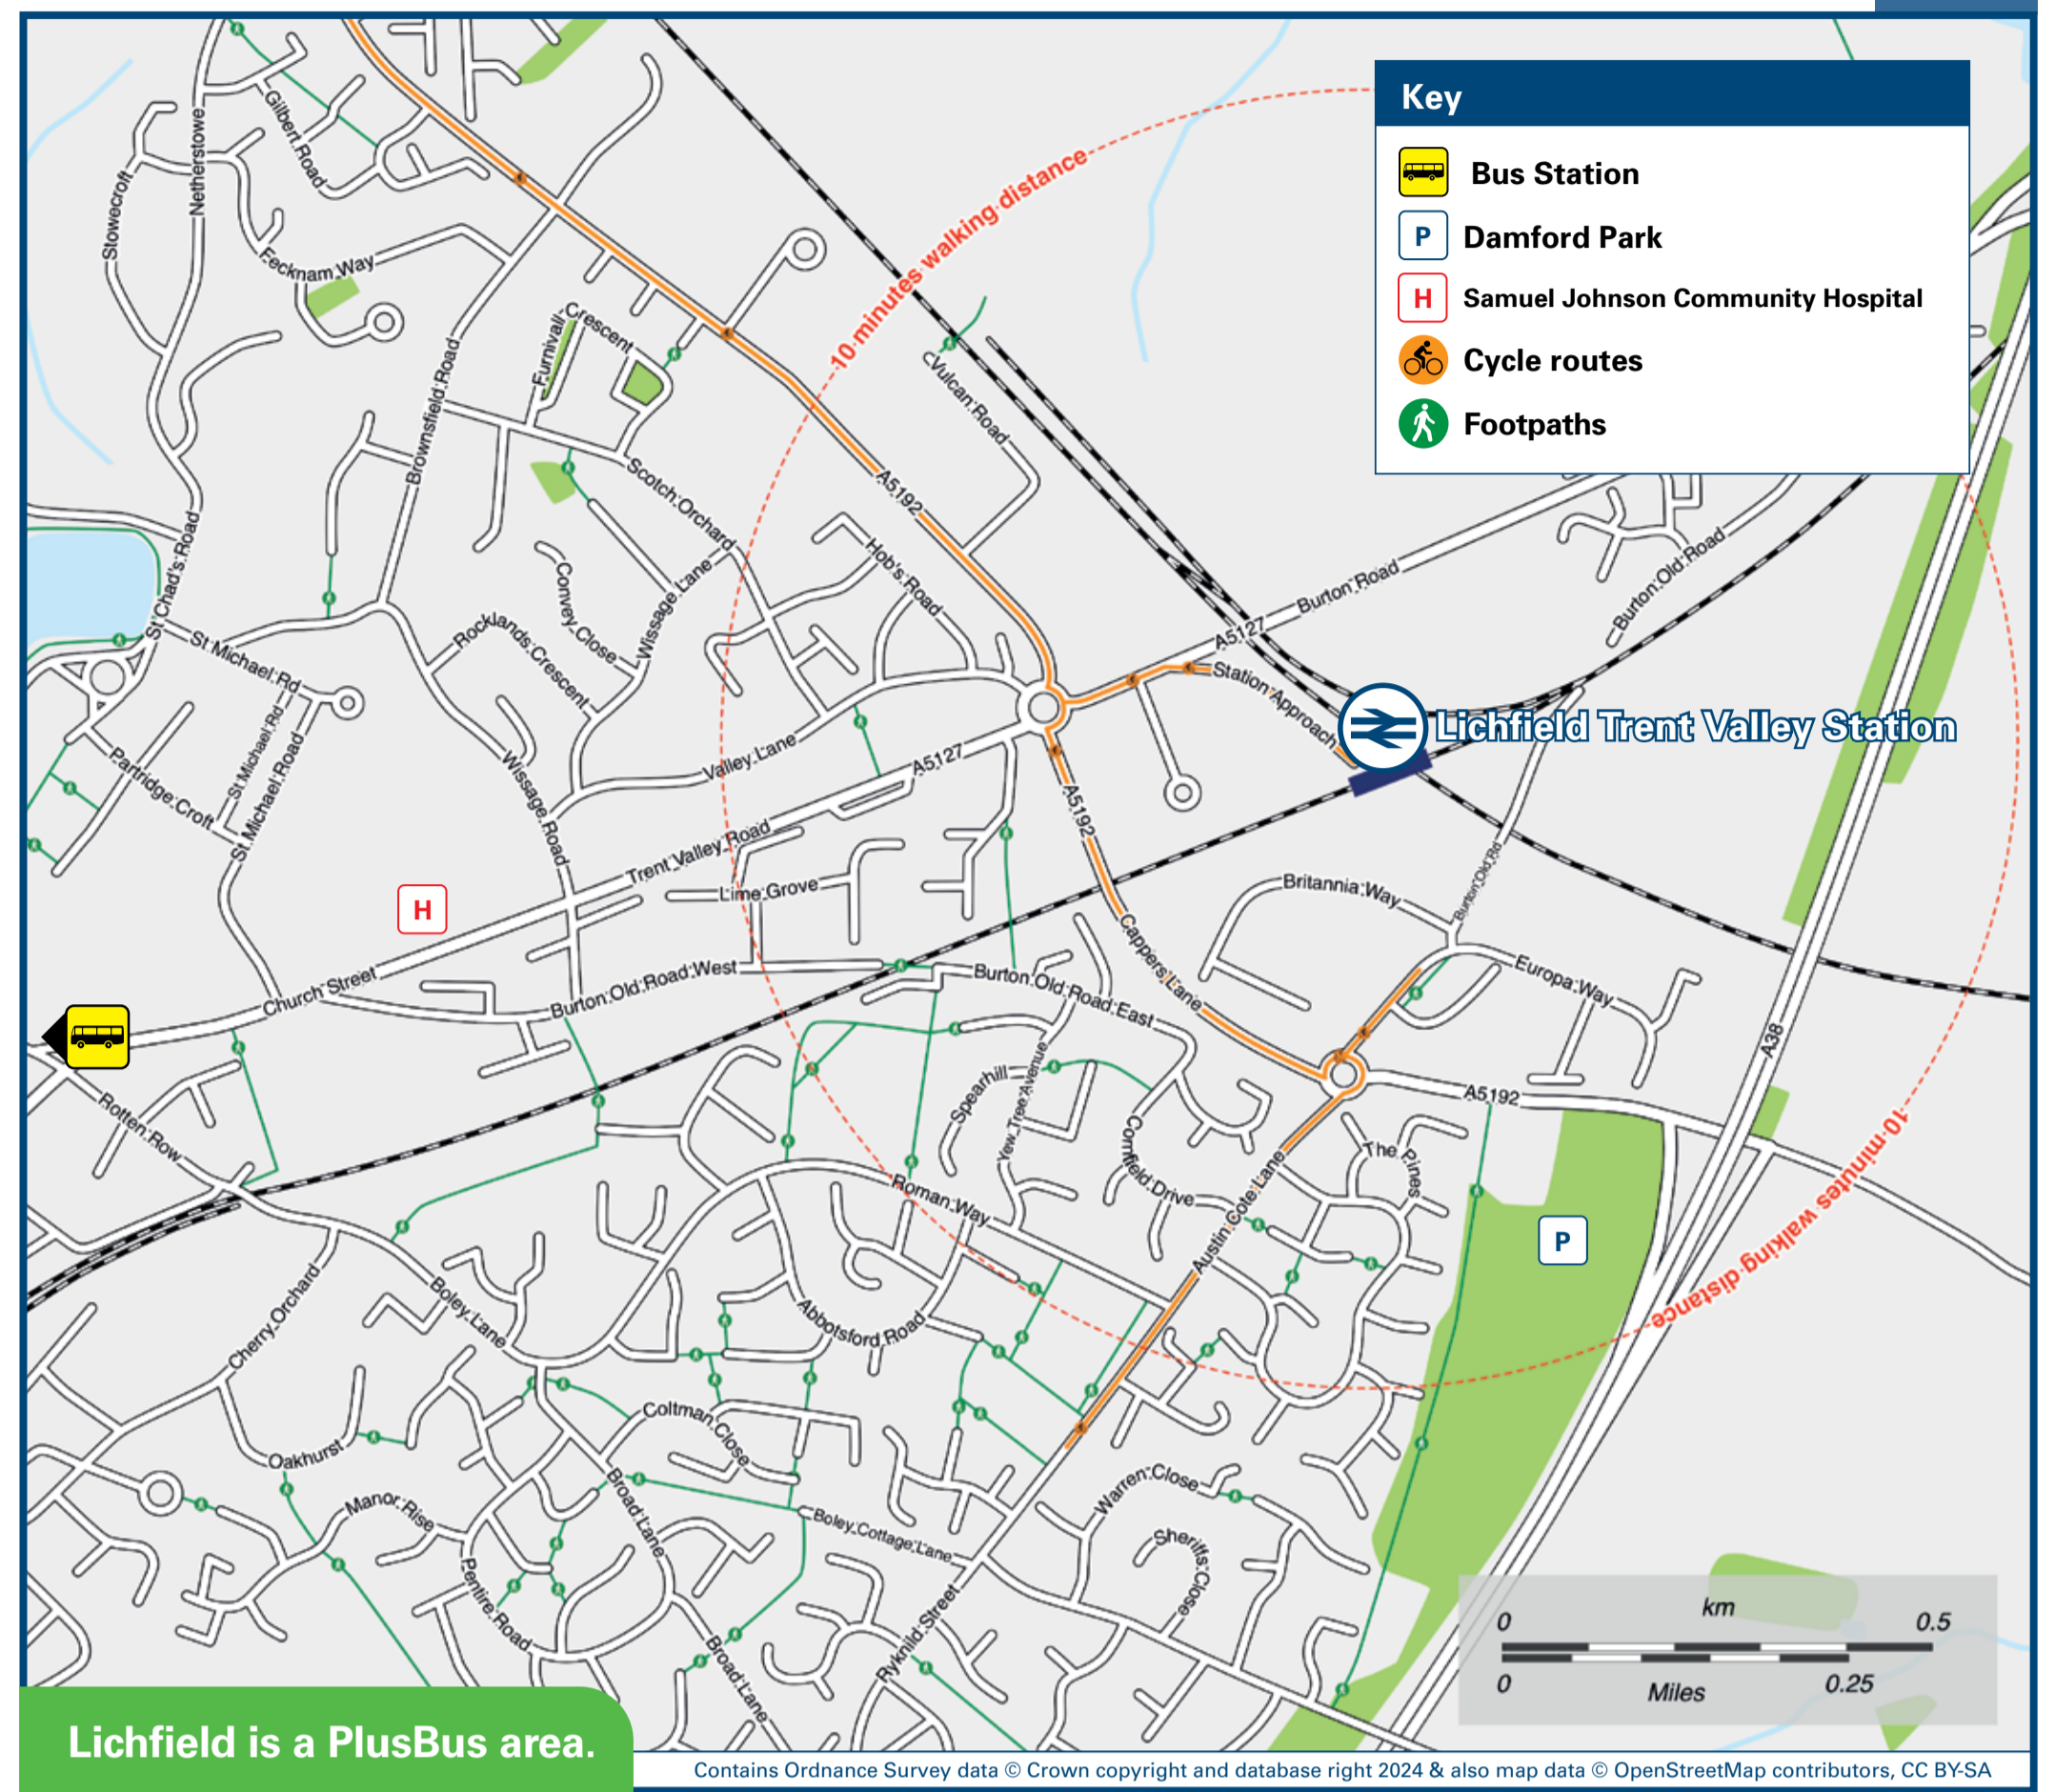

Lichfield Trent Valley Station

Onward Travel Information

Buses

Rail replacement buses or coaches depart from the front of the station.

Local area map

PlusBus is a discount price 'bus pass' that you buy with your train ticket. It gives you unlimited bus travel around your chosen town, on participating buses. Visit www.plusbus.info

DESTINATION	BUS ROUTES	BUS STOP
Lichfield (City Centre/Bus Station)	12, 12E, X12	A
Lichfield (Darwin Park, Sainte Foy Avenue)	X3	City Centre / Bus Station
Lichfield (Dimbles, Weston Road)	31+, 32+	City Centre / Bus Station
Lichfield (Friary Meadows, Birmingham Road)	X3	City Centre / Bus Station
Lichfield (Samuel Johnson Hospital)	10 - 15 minutes walk from this station (see area map)	
Lichfield (Stafford Road, Eastern Avenue)	12, 12E, X12	A
Norton Canes	33, 828	City Centre / Bus Station
Orgreave	60	City Centre / Bus Station
Prospect Village	12	B
Prospect Village	62	City Centre / Bus Station
Rawnsley	62	City Centre / Bus Station
Rugeley	828	City Centre / Bus Station
Rushall	8, 36, 36A	City Centre / Bus Station
Shenstone	36, X3	City Centre / Bus Station
Stafford	828	City Centre / Bus Station
Stonnall	36, 36A	City Centre / Bus Station
Streethay	12, 12E, X12	B
Sutton Coldfield	X3	City Centre / Bus Station
Tamworth	765, X65	City Centre / Bus Station
Wall Turn (Birmingham Road)	36, X3	City Centre / Bus Station
Wall Village (The Butts)	36*	City Centre / Bus Station
Walsall	8, 36, 36A	City Centre / Bus Station