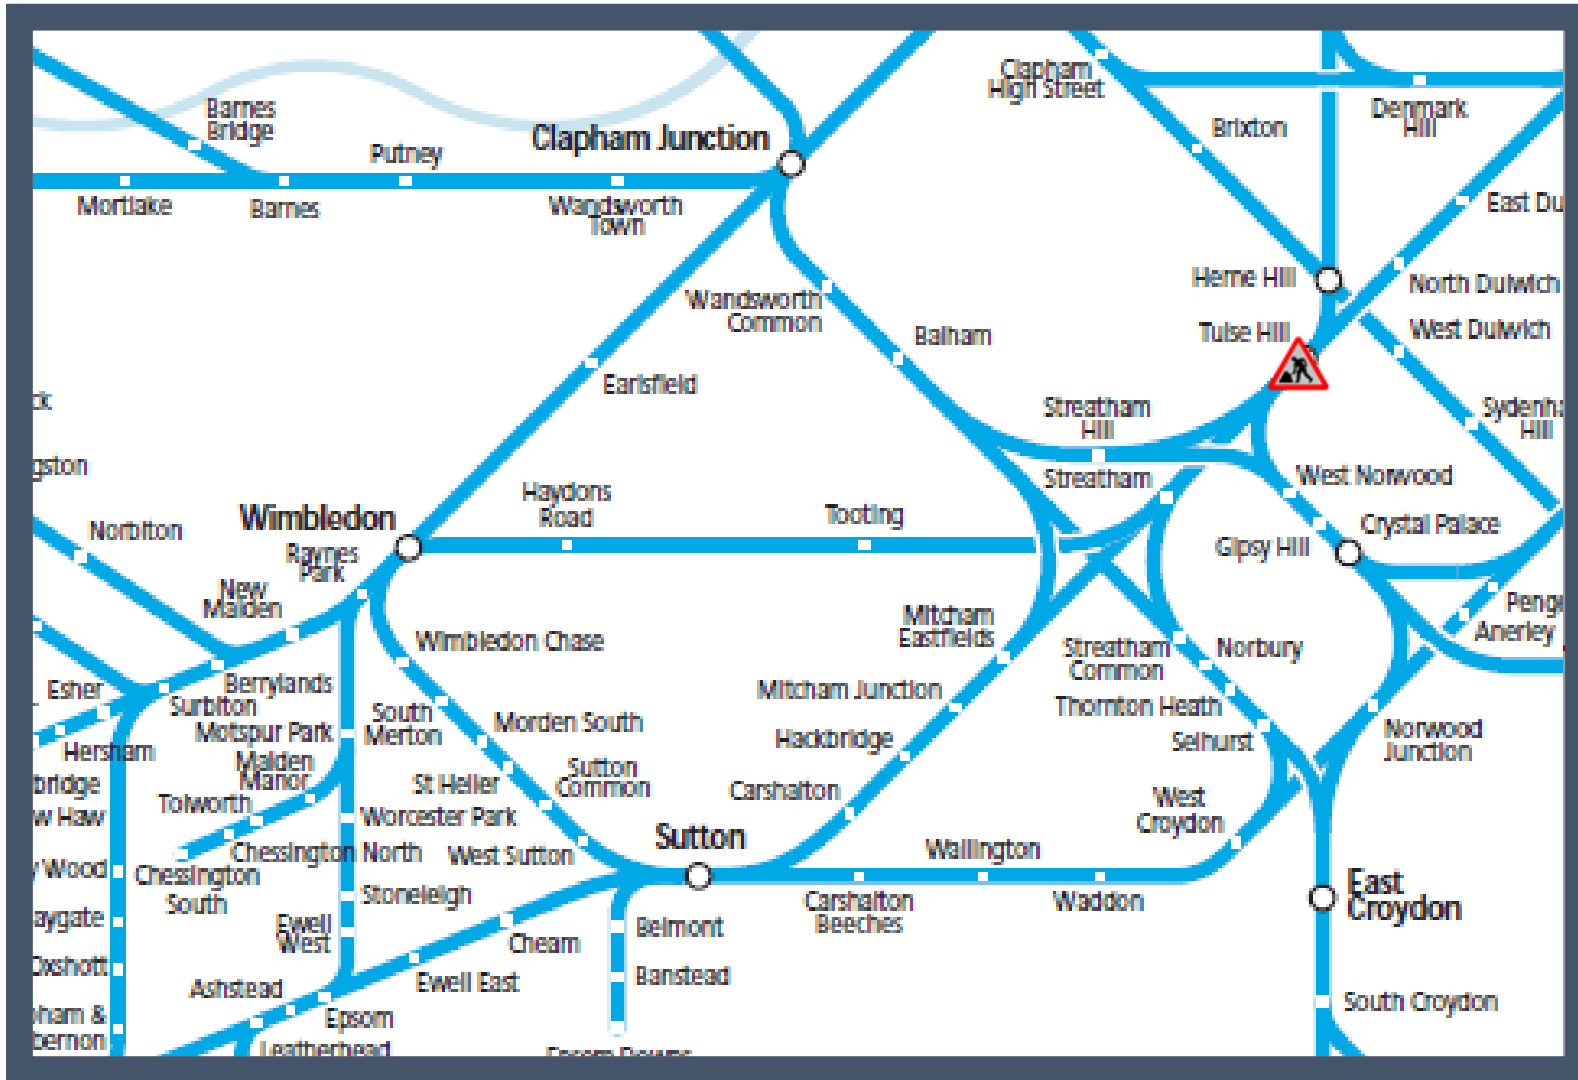

No Thameslink trains between Herne Hill and Sutton / Wimbledon

TOC affected: Thameslink

Key:

Engineering Works