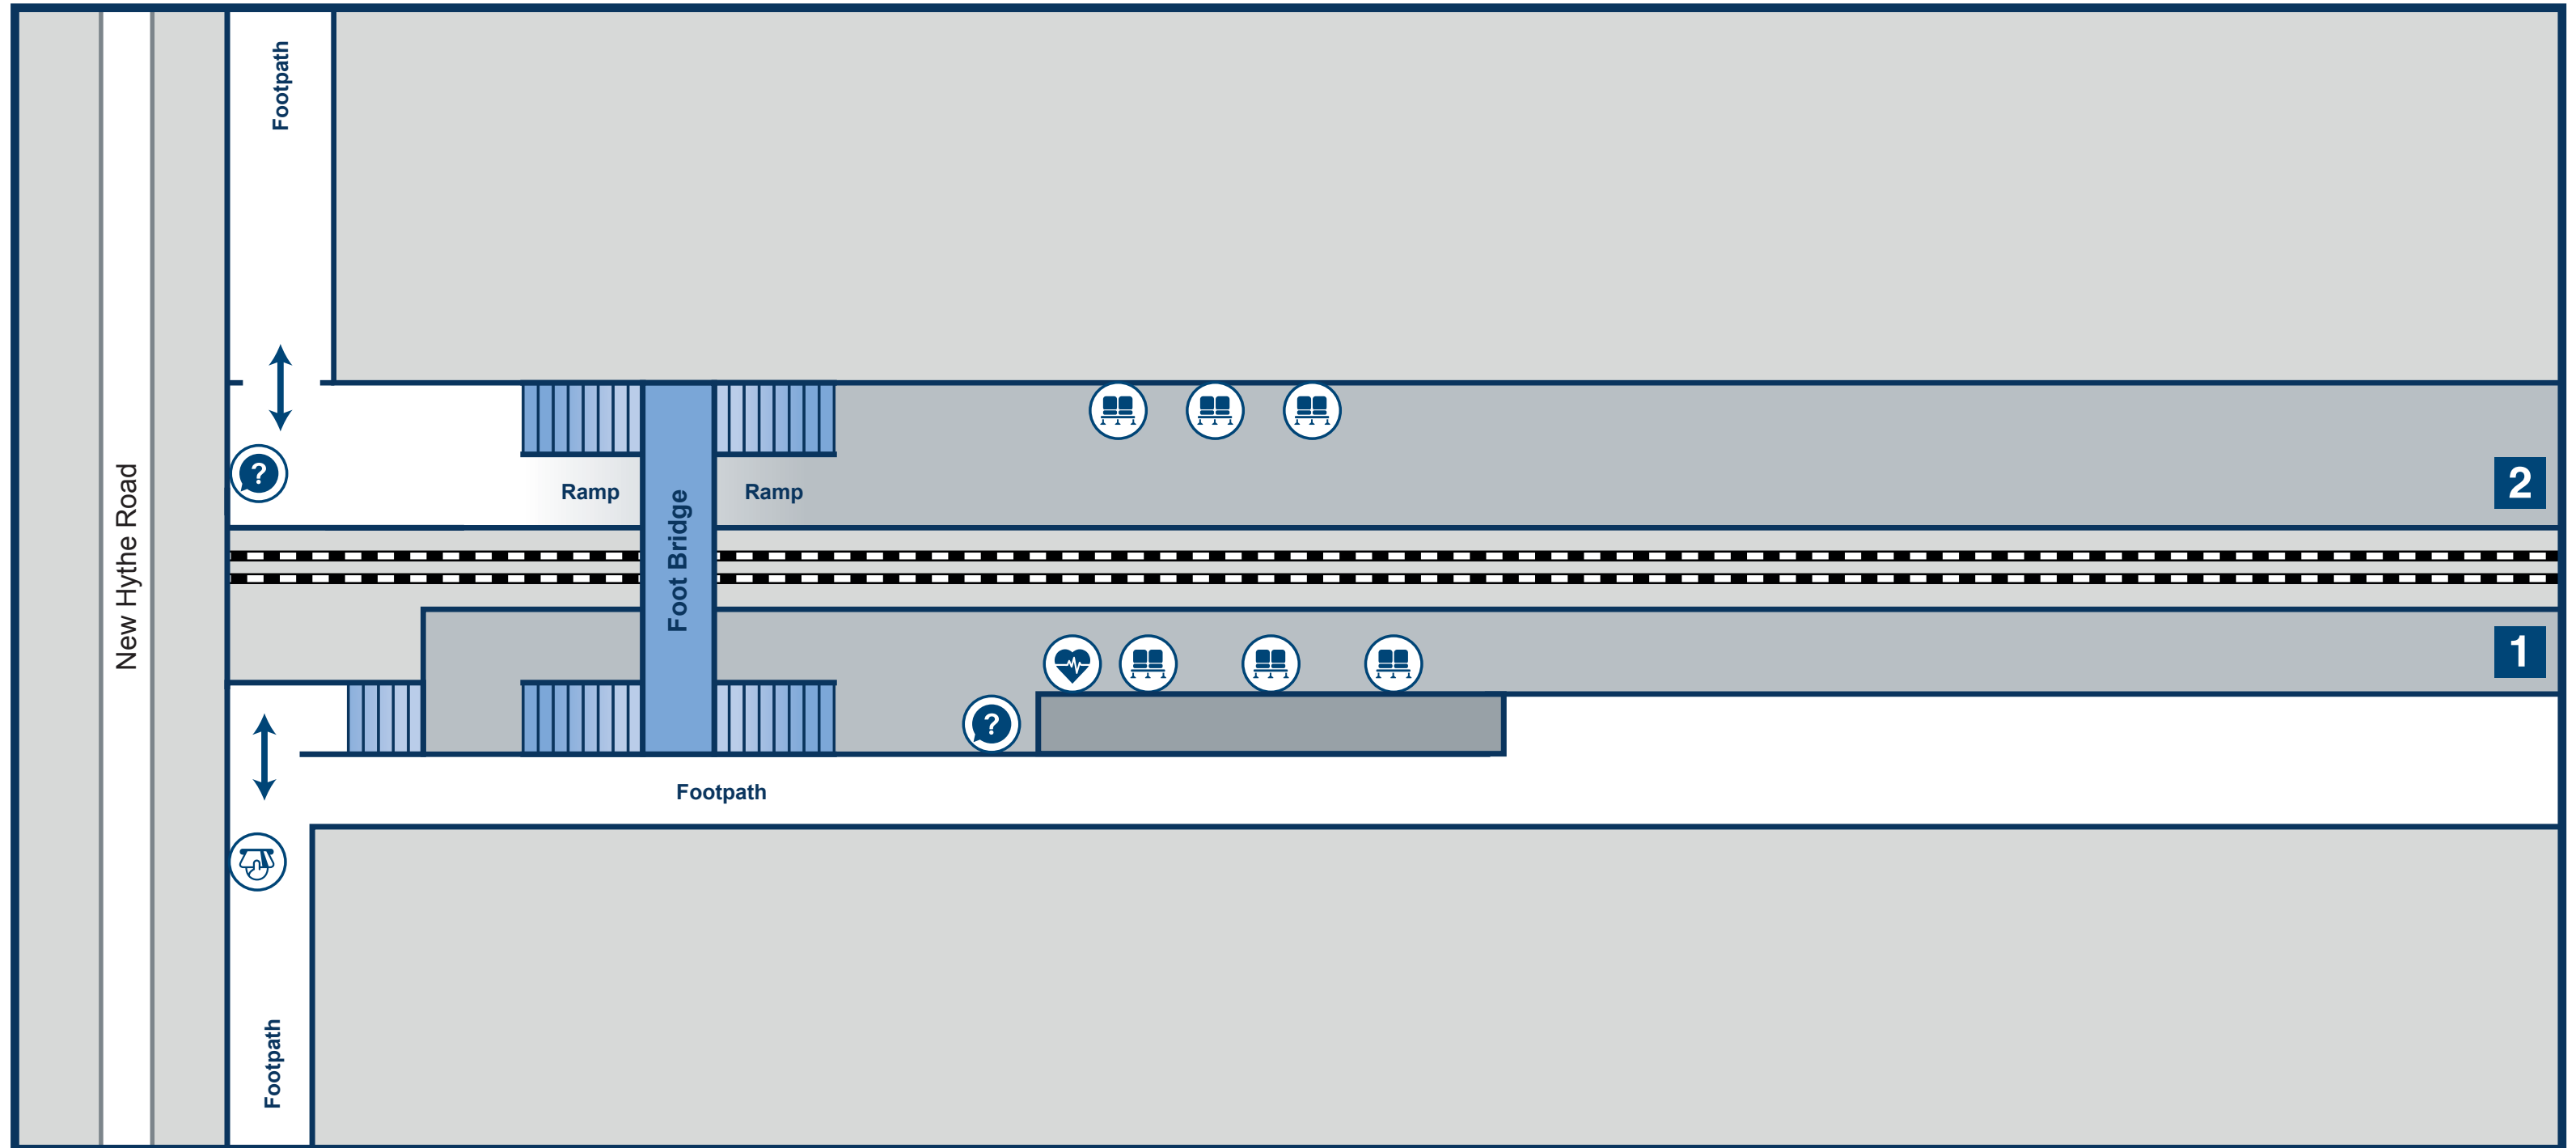

New Hythe Station Plan

Key

Defibrillator

Help Point

Seats

Entrance / Exit

Platform

Ticket Machine