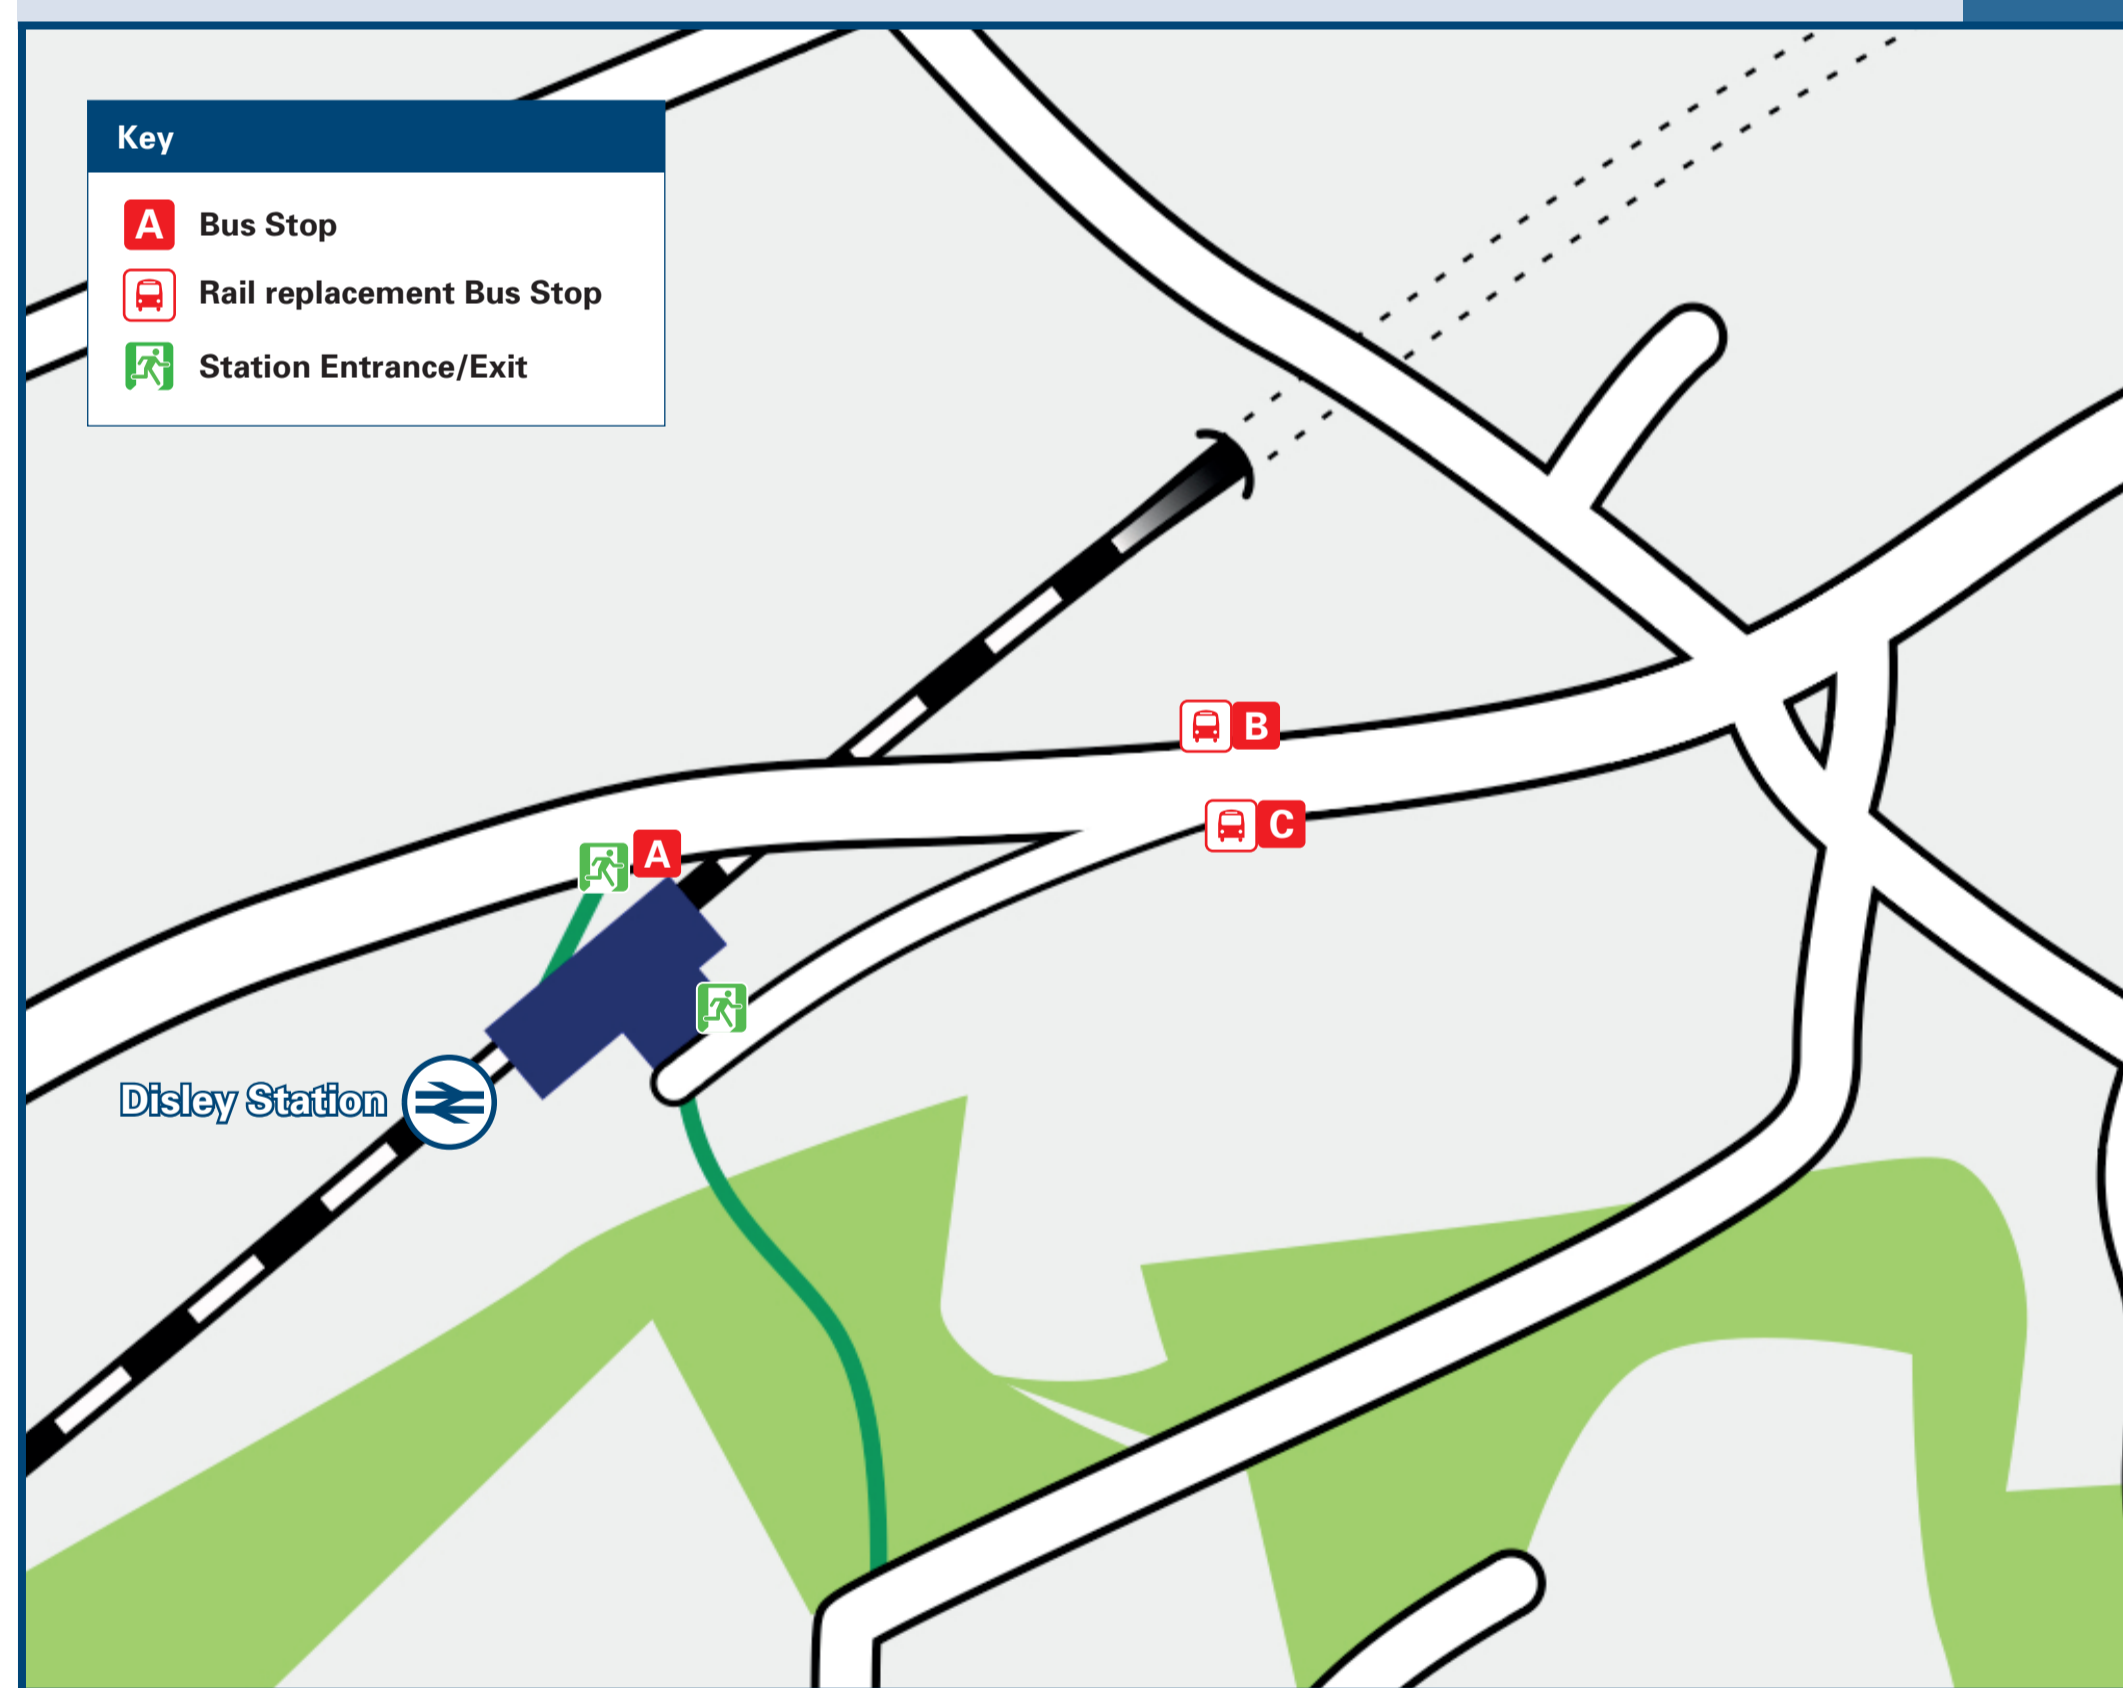

Buses

Rail replacement buses pick-up/drop-off to Buxton will depart from opposite the Rams Head Pub on the A6. Buses towards Manchester will depart from Outside the Rams Head pub on the A6.

Main destinations by bus

(Data correct at January 2026)

DESTINATION	BUS ROUTES	BUS STOP
Buxton	Skyline 199	B
Chapel-en-le-Frith	Skyline 199	B
Dove Holes	Skyline 199	B
Fairfield	Skyline 199	B
Furness Vale	Skyline 199	B
Hazel Grove	Skyline 199	A, C
Heaviley	Skyline 199	A, C
High Lane	Skyline 199	A, C
Manchester Airport	Skyline 199	A, C
Newtown (for New Mills Newtown Station)	Skyline 199	B
Peak Dale	Skyline 199*	B
Stepping Hill (for Stepping Hill Hospital)	Skyline 199	A, C
Stockport	Skyline 199	A, C
Tunstead Milton	Skyline 199	B
Whaley Bridge	Skyline 199	B

Notes

Bus route Skyline 199 operates daily, Mondays to Sundays.
For bus times and days of operation please contact Traveline on www.traveline.info or call: 0871 200 22 33
☺ Direct trains operate to this destination from this station
* Mondays to Saturdays only to Peak Dale, no service on Sundays or Bank Holidays.
National Park Peak District National Park www.peakdistrict.gov.uk

Taxis

Disley Station has no taxi rank or cab office. Advance booking is essential, please consider using the following local operators: (Inclusion of this number doesn't represent any endorsement of the taxi firm)

Lynx Taxis
0161 480 5000

Metro Taxis
0161 480 8000

Taxi Team
0161 456 1212

Further information about all onward travel

Local Cycle Info cheshireast.gov.uk For more information about cycle routes.	National Cycle Info walkwheelcycletrust.org.uk	Bus Times See timetable displays at bus stops. www.traveline.info 0871 200 22 33 call cost 13p per minute plus your phone company's access charge	PlusBus plusbus.info PlusBus is a discount price 'bus pass' that you buy with your train ticket. It gives you unlimited bus travel around your chosen town, on participating buses. Visit www.plusbus.info

National Rail Enquiries

Online nationalrail.co.uk	NRE App Free National Rail Enquiries app for iOS and Android	Social Media facebook.com/nationalrailenq @nationalrailenq	Alert Me You can sign up to Alert Me messages on the National Rail Enquiries website where you can receive train and platform notifications directly to your smart phone. nationalrail.co.uk/alertme	Contact Centre 03457 48 49 50 Calls cost no more than calls to geographic numbers (01 or 02) and may be recorded.	PlusBike nationalrail.co.uk/plusbike For more information.