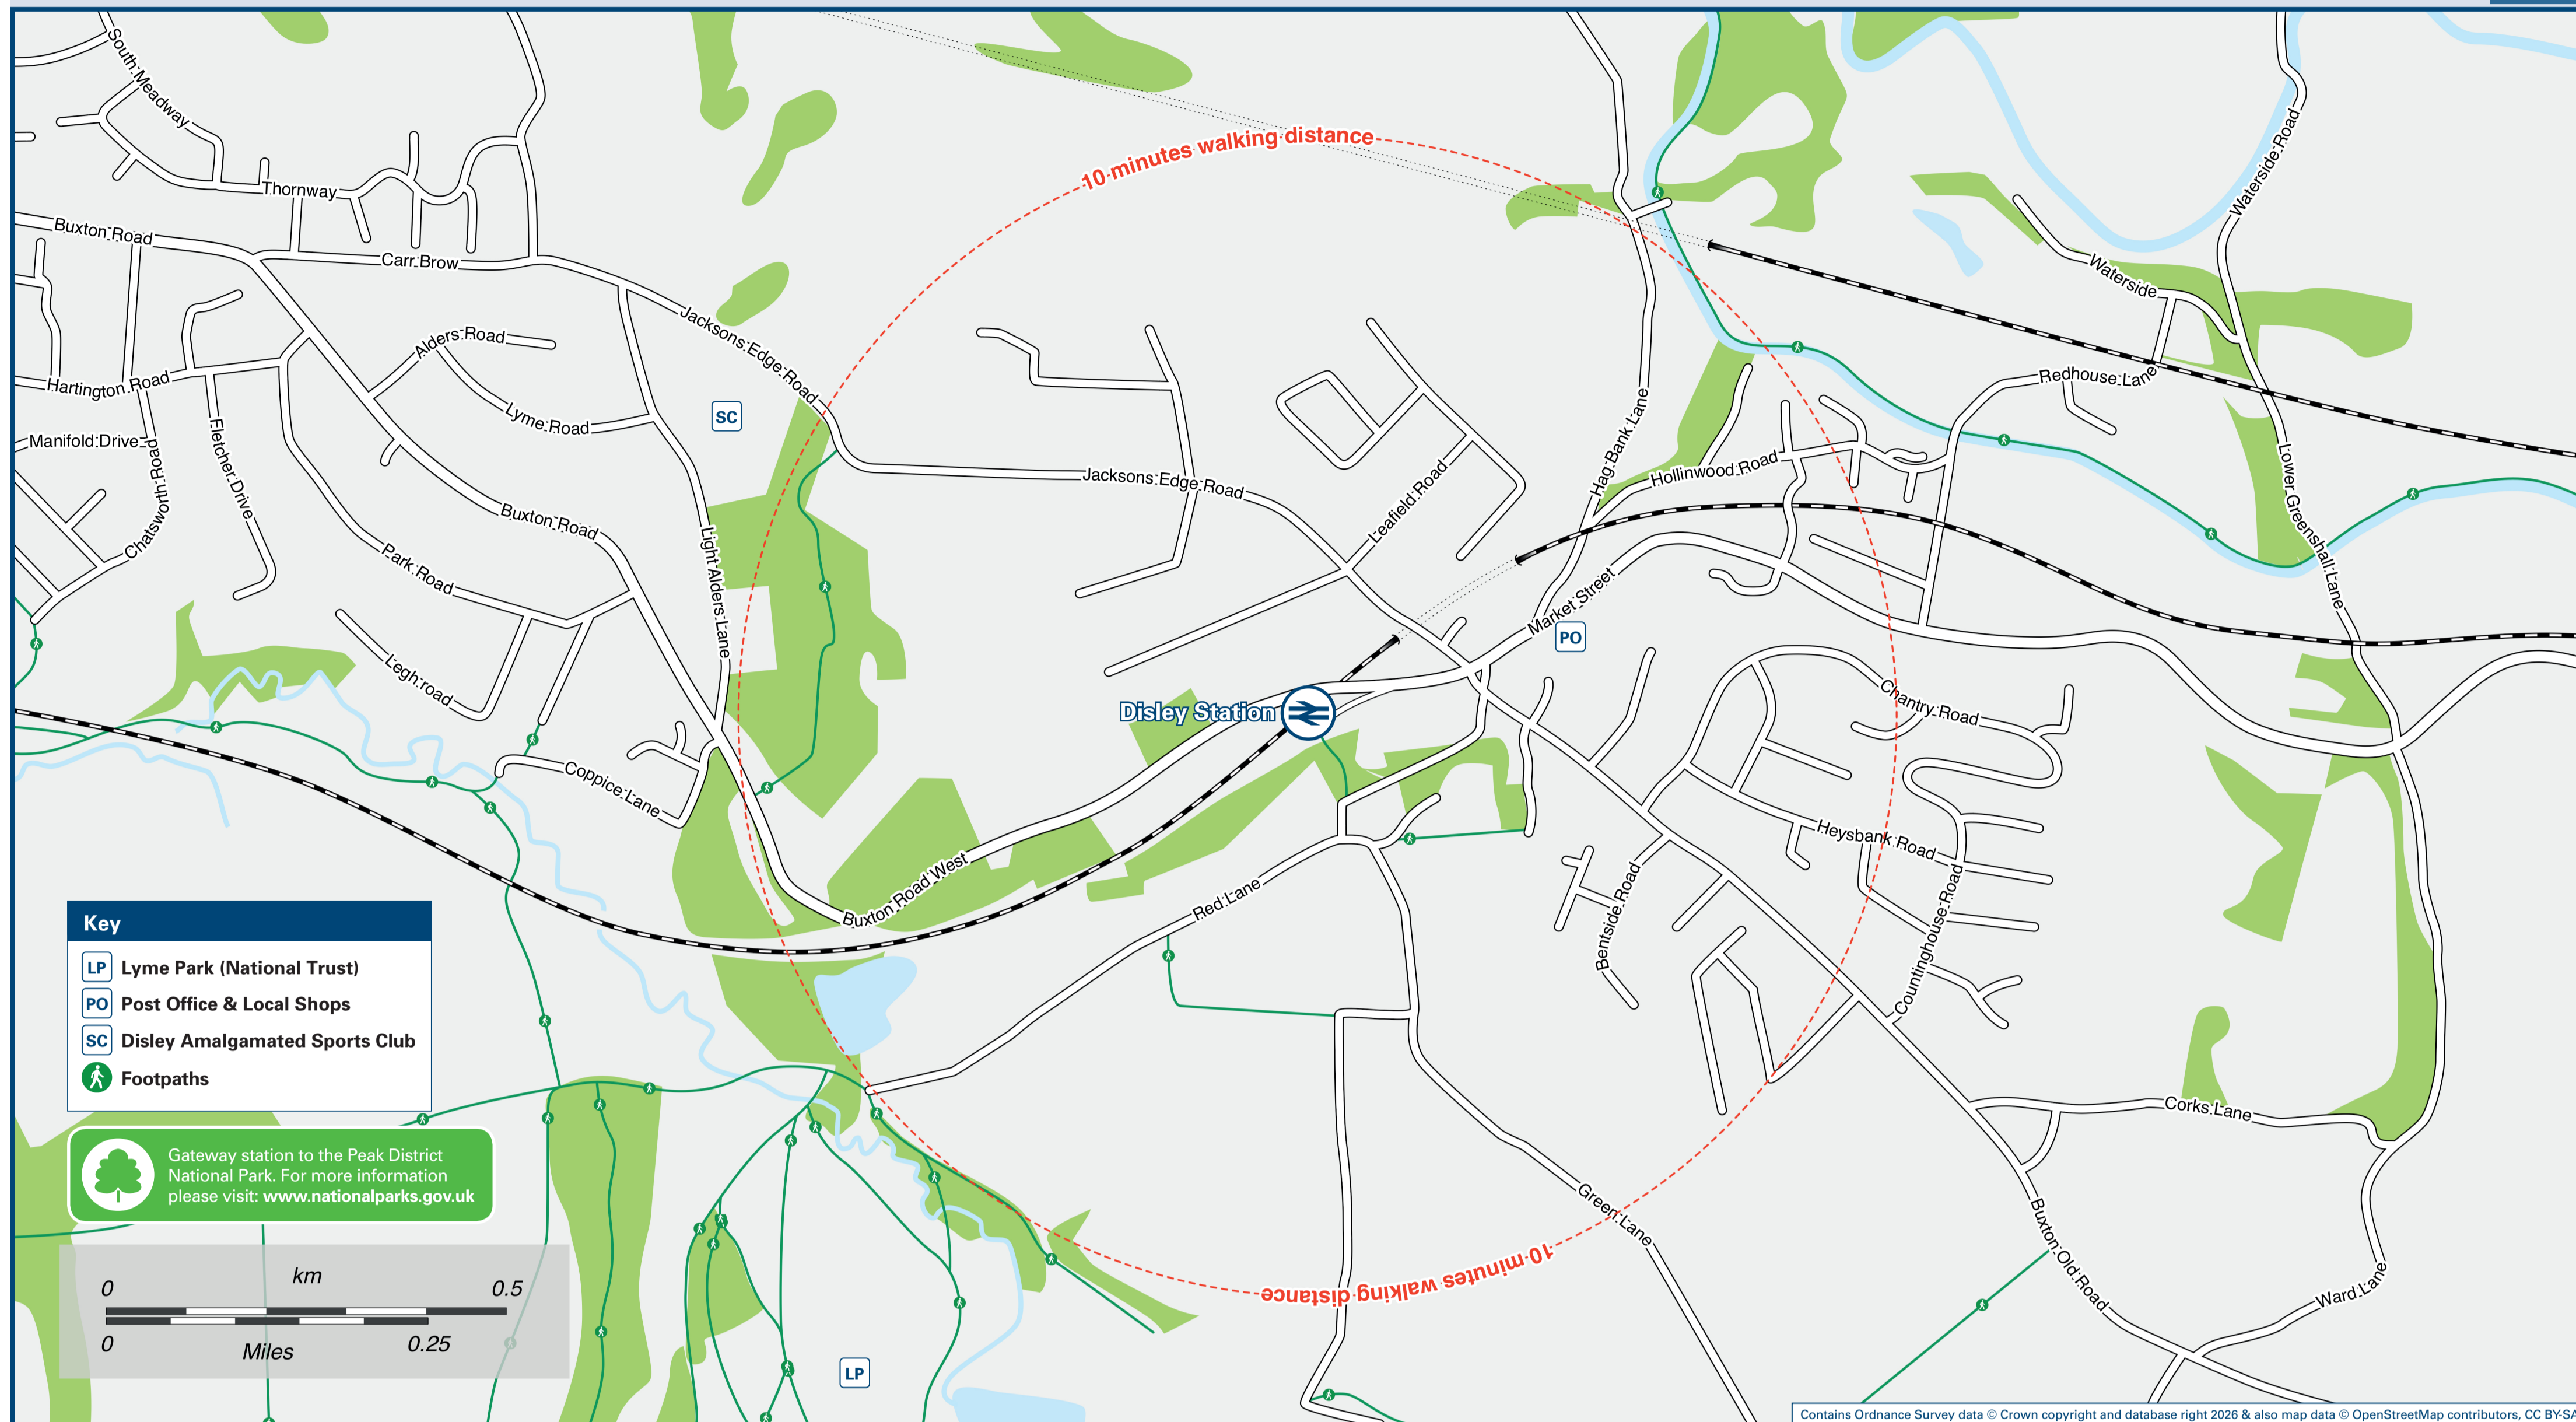

Disley Station

Onward Travel Information

Local area map