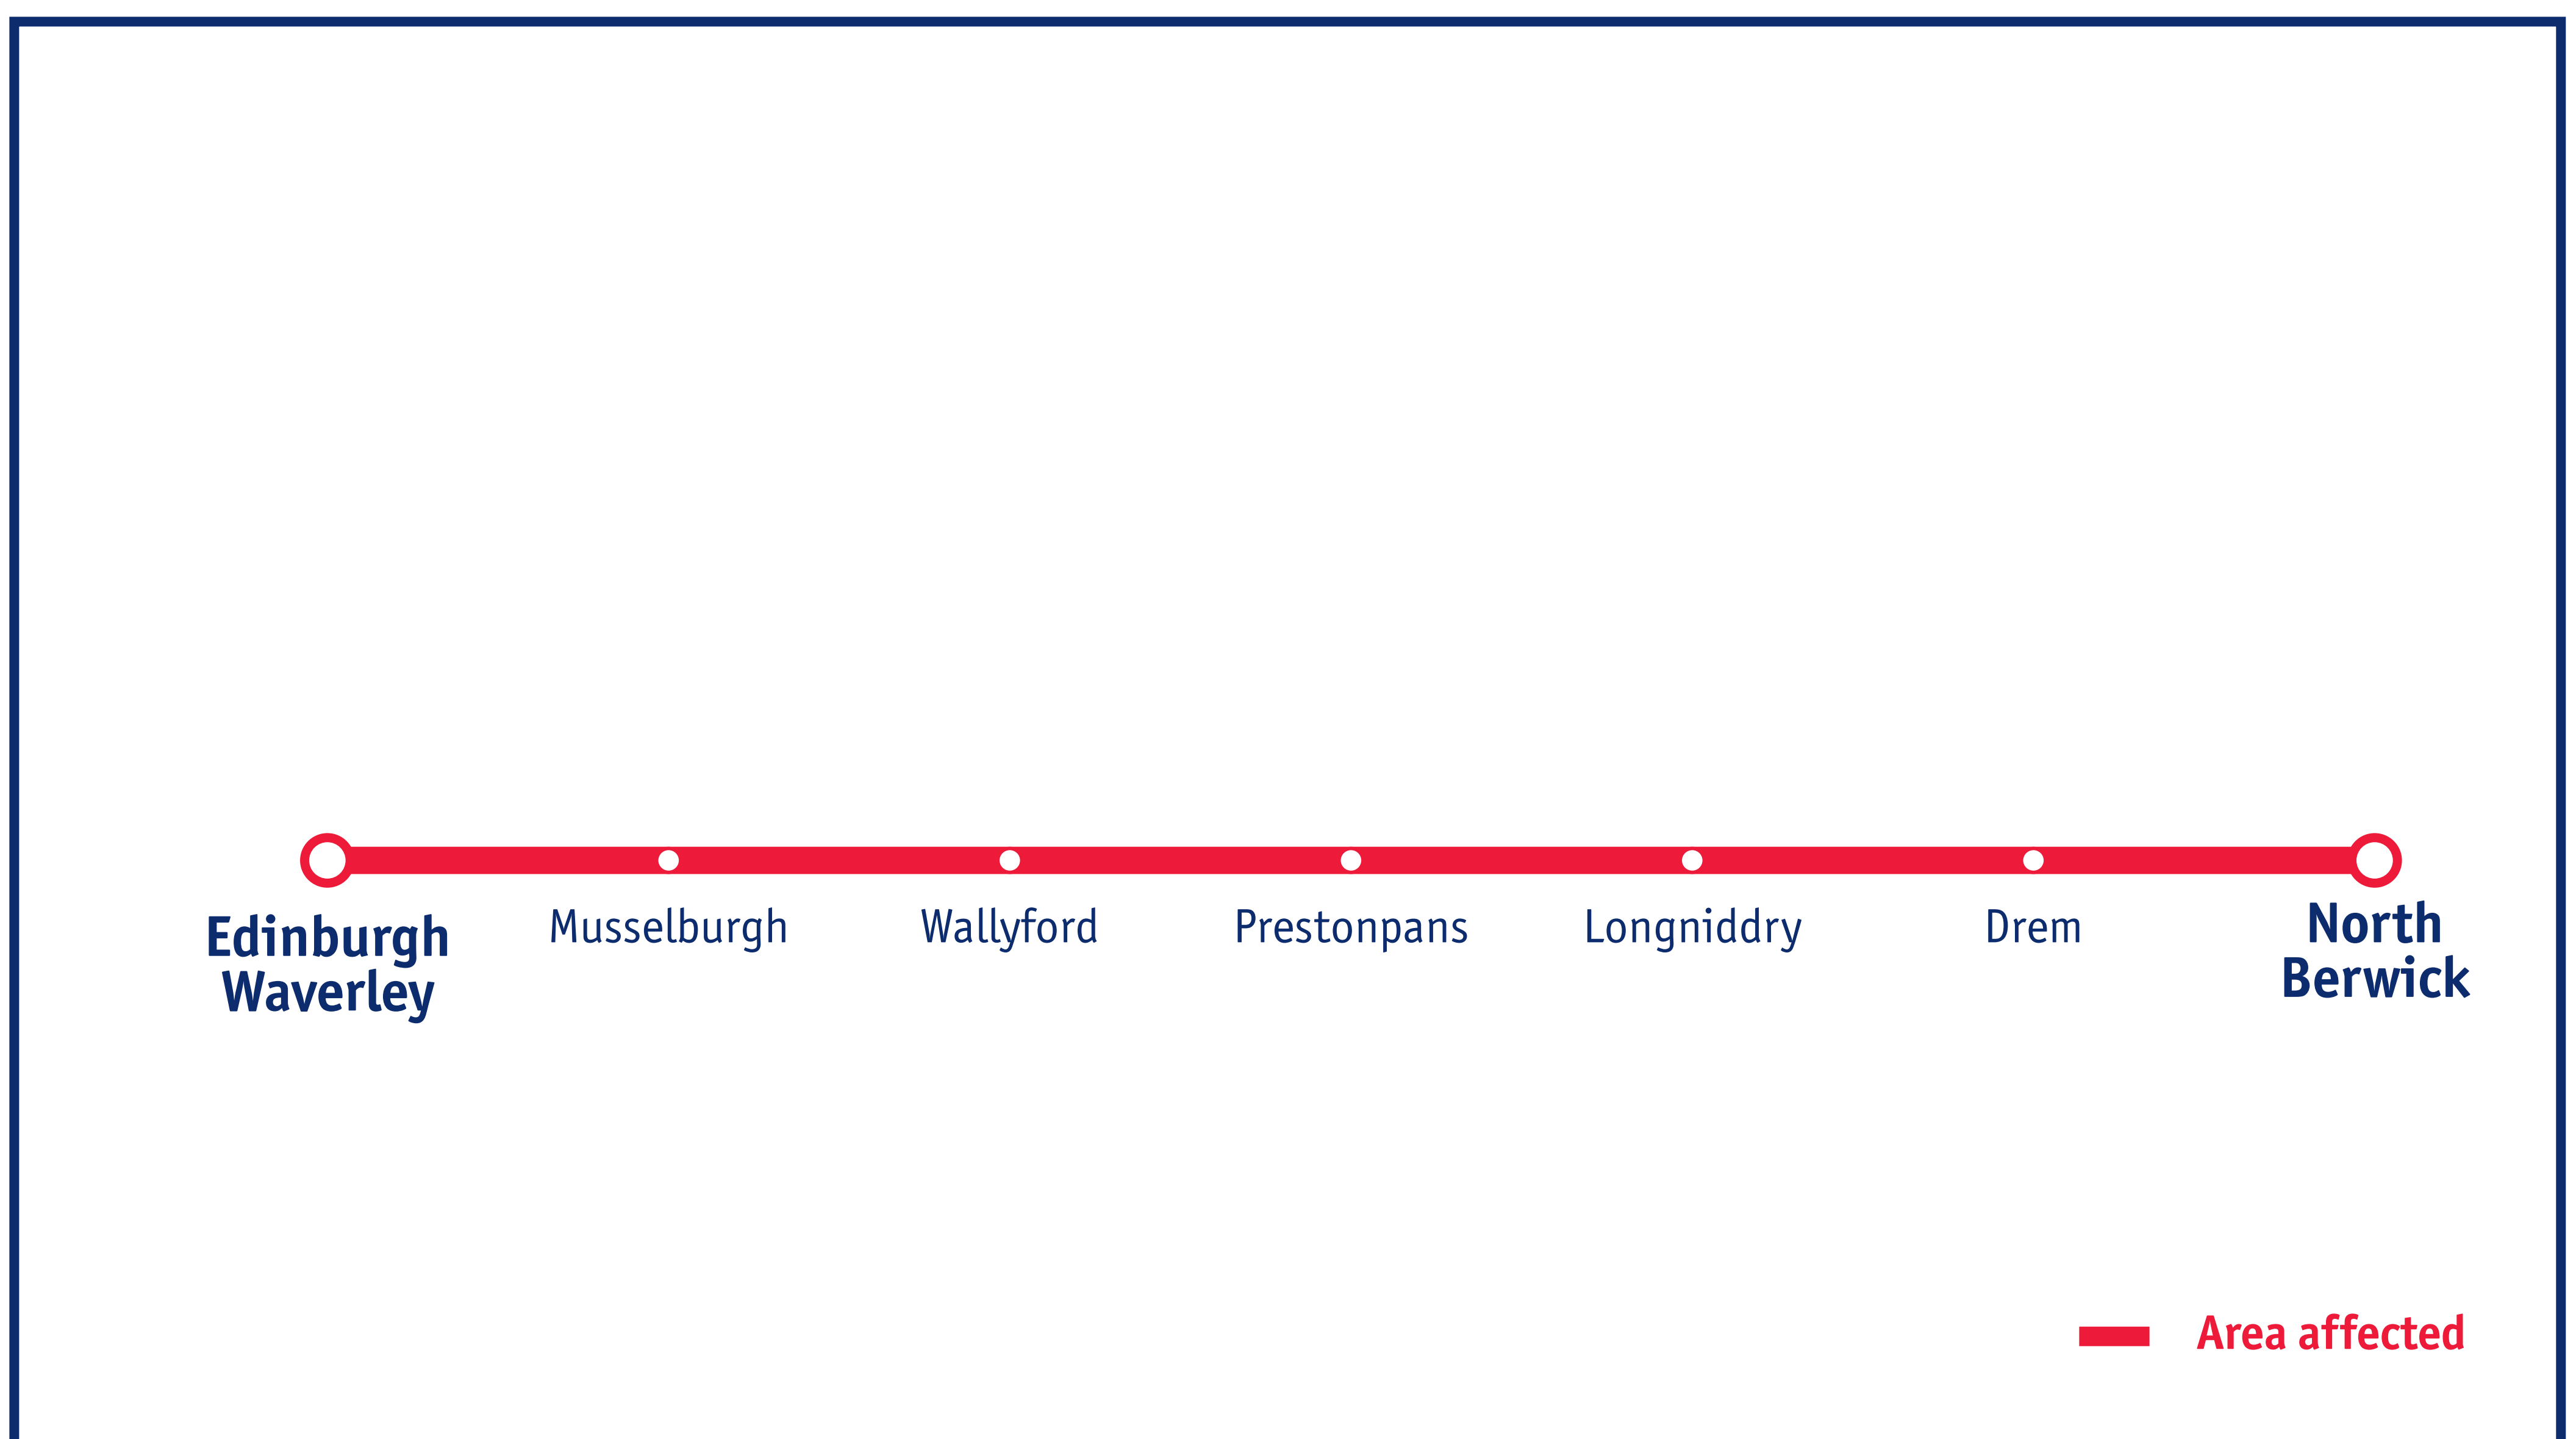

Service Alterations

Edinburgh – North Berwick

Sunday 1 October

If you travel to / from any of the stations marked in red above, your journey may be affected as follows:

Edinburgh – North Berwick

Buses replace trains between Edinburgh and North Berwick calling at all intermediate stations.

If you have a SmartPhone, scan the QR code on the left to link to our JourneyCheck facility, providing up-to-the-minute information on all our services.

Journey times may be increased. Some journeys may not be available. Please visit www.scotrail.co.uk or download our app to check your own journey.

Produced by ScotRail. SR575/10-23

www.scotrail.co.uk