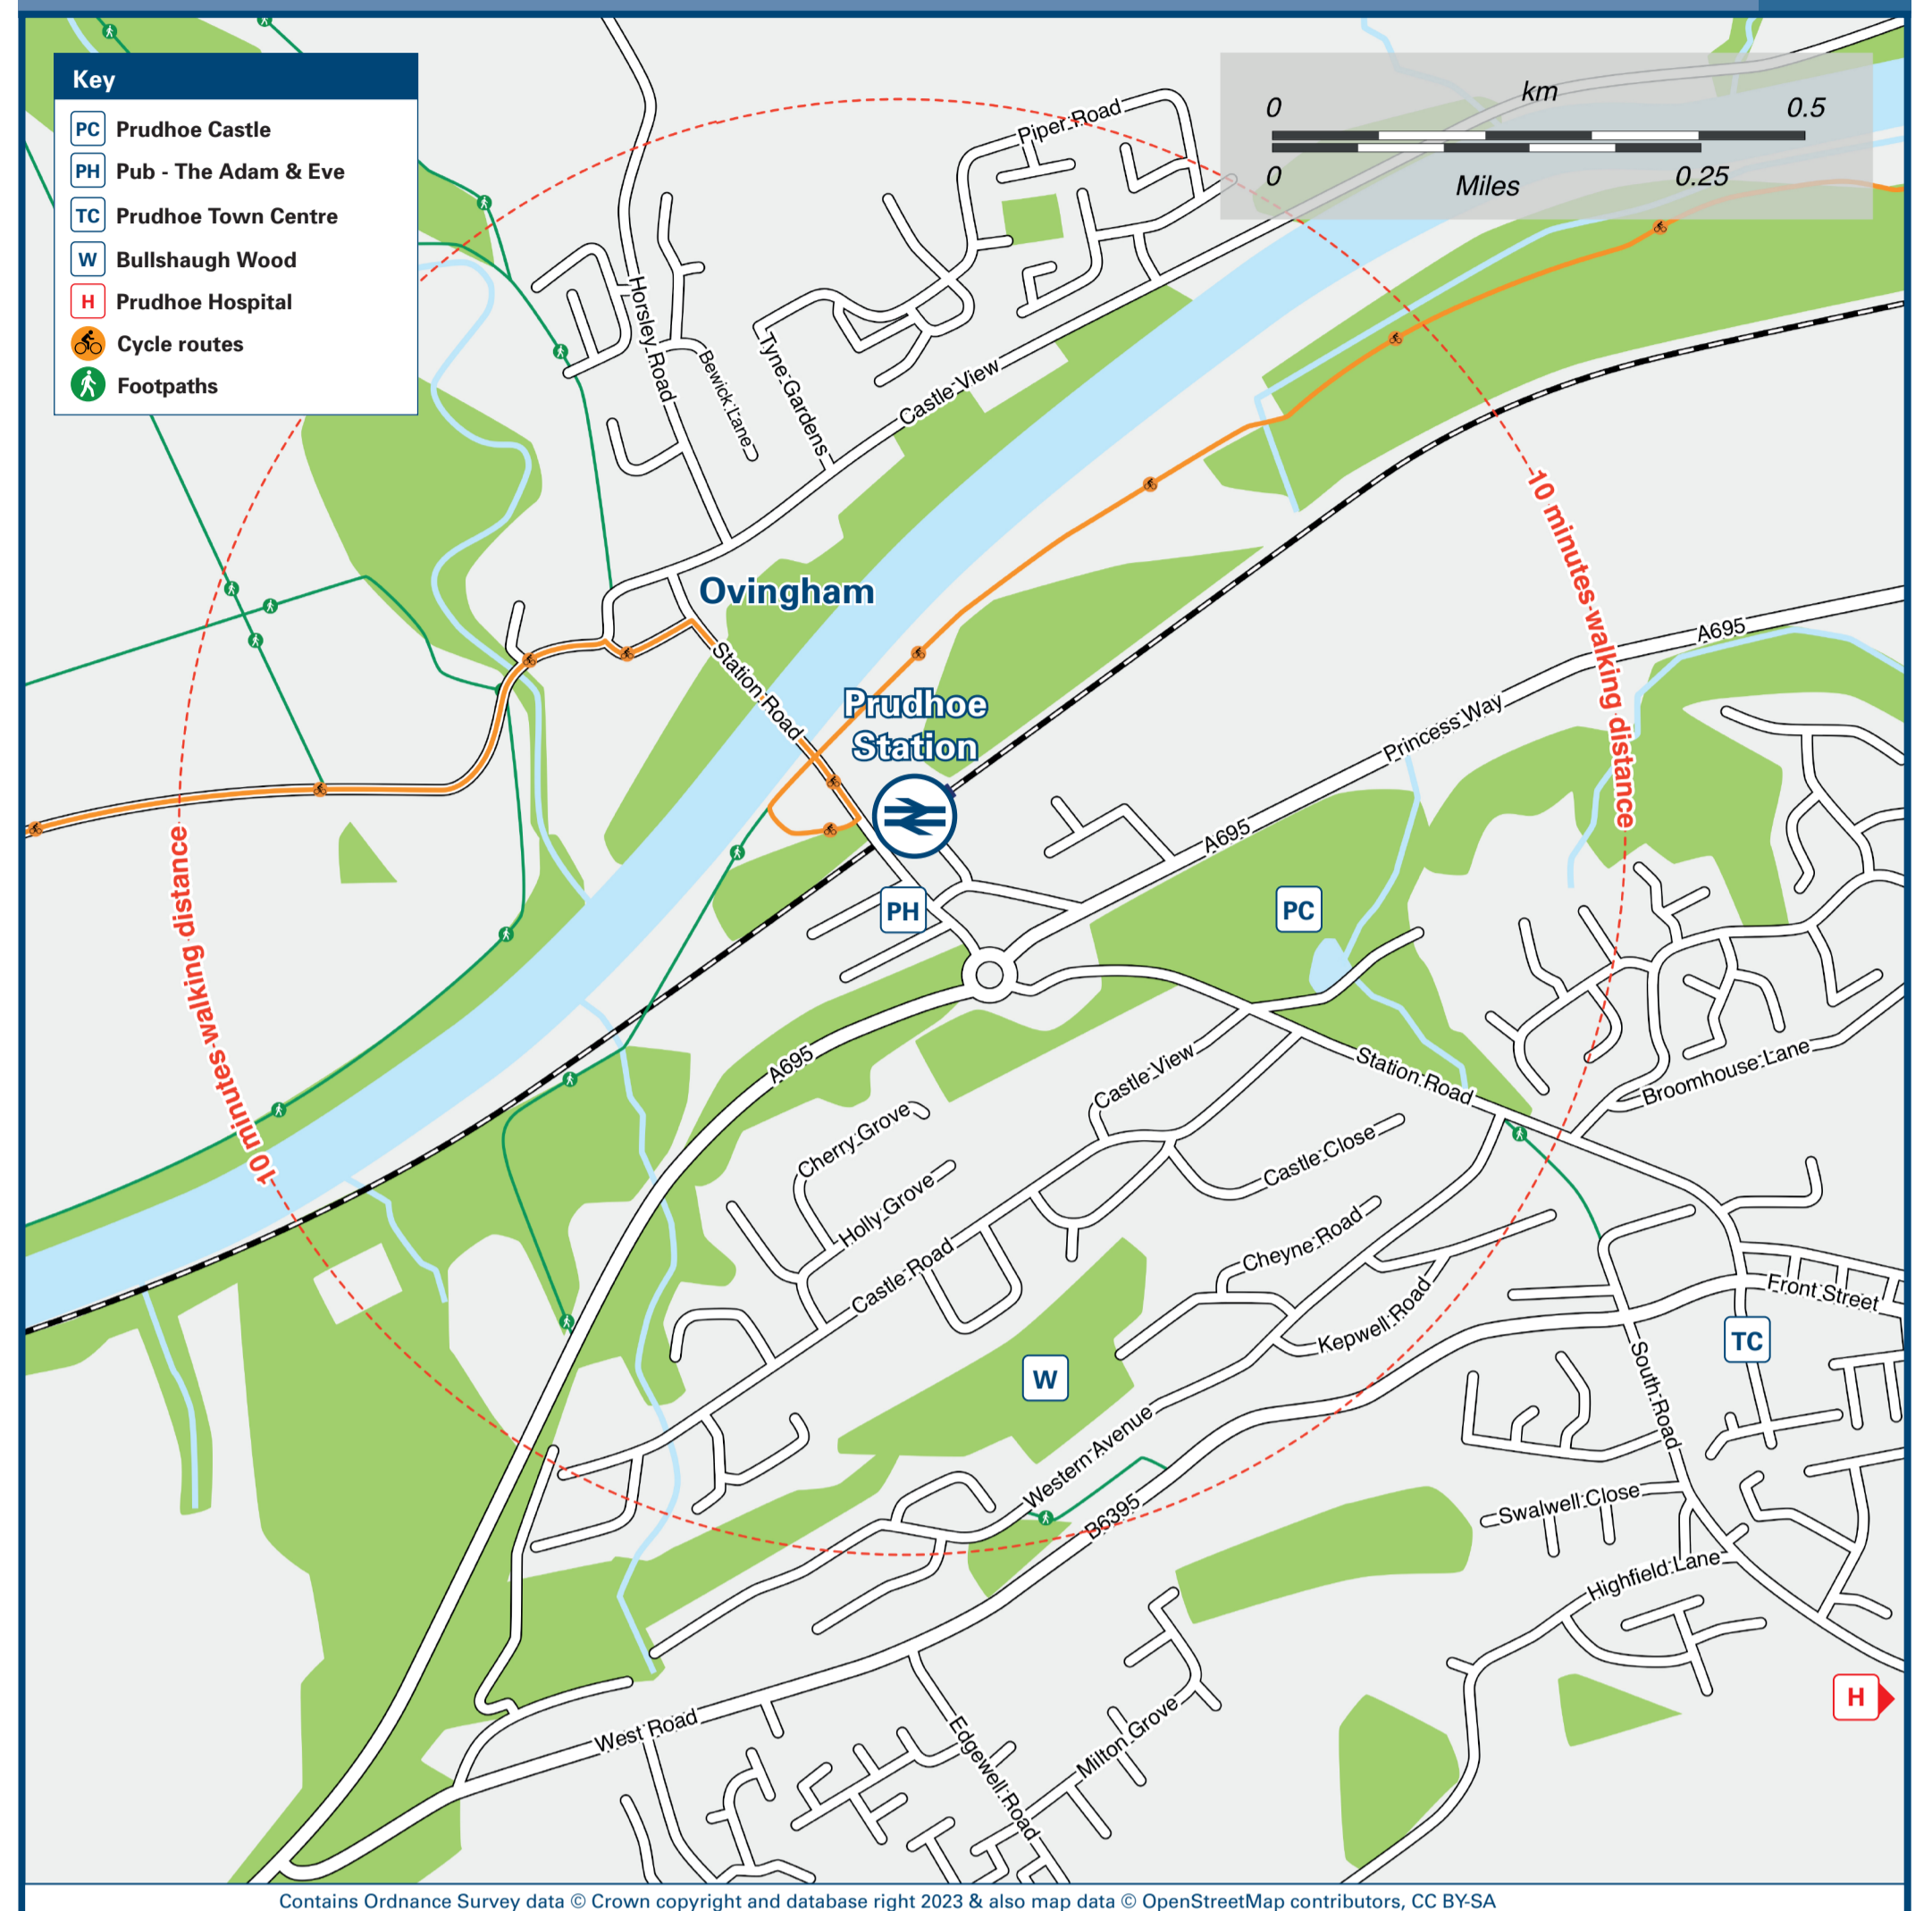

Local area map

Main destinations by bus

(Data correct at November 2023)

DESTINATION	BUS ROUTES	BUS STOP	DESTINATION	BUS ROUTES	BUS STOP	DESTINATION	BUS ROUTES	BUS STOP
Blaydon	10B	A	Newcastle upon Tyne	10B	A	Ryton	10B	A
Corbridge	684	B	Ovington	684	B	Sandhoe	684	B
Corstopitum (for Roman Town entrance)	684	B	Prudhoe Hospital (for Ferndene Children's Hospital)	10B	A	Throckley	684	C
Crawcrook	10B, 686	A	Prudhoe Town Centre	10B	A	Walbottle	684	C
Denton Burn	684	C	Prudhoe Tyne & Wear Retail Park	10B	A	Wylam	10B, 686	A
Heddon-on-the-Wall	684	C	Prudhoe Waterworld (Leisure Centre)	10B	A		684	C
Hexham (Bus Station)	684	B						
Metrocentre	10B	A						

Notes

- Bus route 10B runs daily.
- Bus route 684 runs Mondays to Saturdays only.
- Bus route 686 runs a limited service on Mondays to Saturdays.
- Direct trains operate to this destination from Prudhoe

Taxis	Prudhoe station has no taxi rank or cab office. Advance booking is essential, please consider using the following local operators: (Inclusion of this number doesn't represent any endorsement of the taxi firm)	Gilmore Taxis 01661 833 797	Castle Cars 01661 834 800	Local Taxis Prudhoe 0191 462 0060

Further information about all onward travel

Local Cycle Info northumberland.gov.uk For more information about cycle routes.	National Cycle Info sustrans.org.uk Sustrans is the UK's leading sustainable transport charity.	Bus Times See timetable displays at bus stops. www.traveline.info 0871 200 22 33 call cost 12p per minute plus your phone company's access charge	NextBuses Find the bus times for your stop. Search for a bus stop by entering a postcode, street & town or a stop name & town.	PlusBus plusbus.info A discount price 'bus pass' that you buy with your train ticket. It gives you unlimited bus travel around your chosen town, on participating buses.

National Rail Enquiries					
Online nationalrail.co.uk	NRE App Free National Rail Enquiries app for iOS and Android	Social Media facebook.com/nationalrailenq @nationalrailenq	Alert Me You can sign up to Alert Me messages on the National Rail Enquiries website where you can receive train and platform notifications directly to your smart phone. nationalrail.co.uk/alertme	Contact Centre 03457 48 49 50 Calls cost no more than calls to geographic numbers (01 or 02) and may be recorded.	PlusBike nationalrail.co.uk/plusbike For more information.

Scan this code with your mobile for full station information.