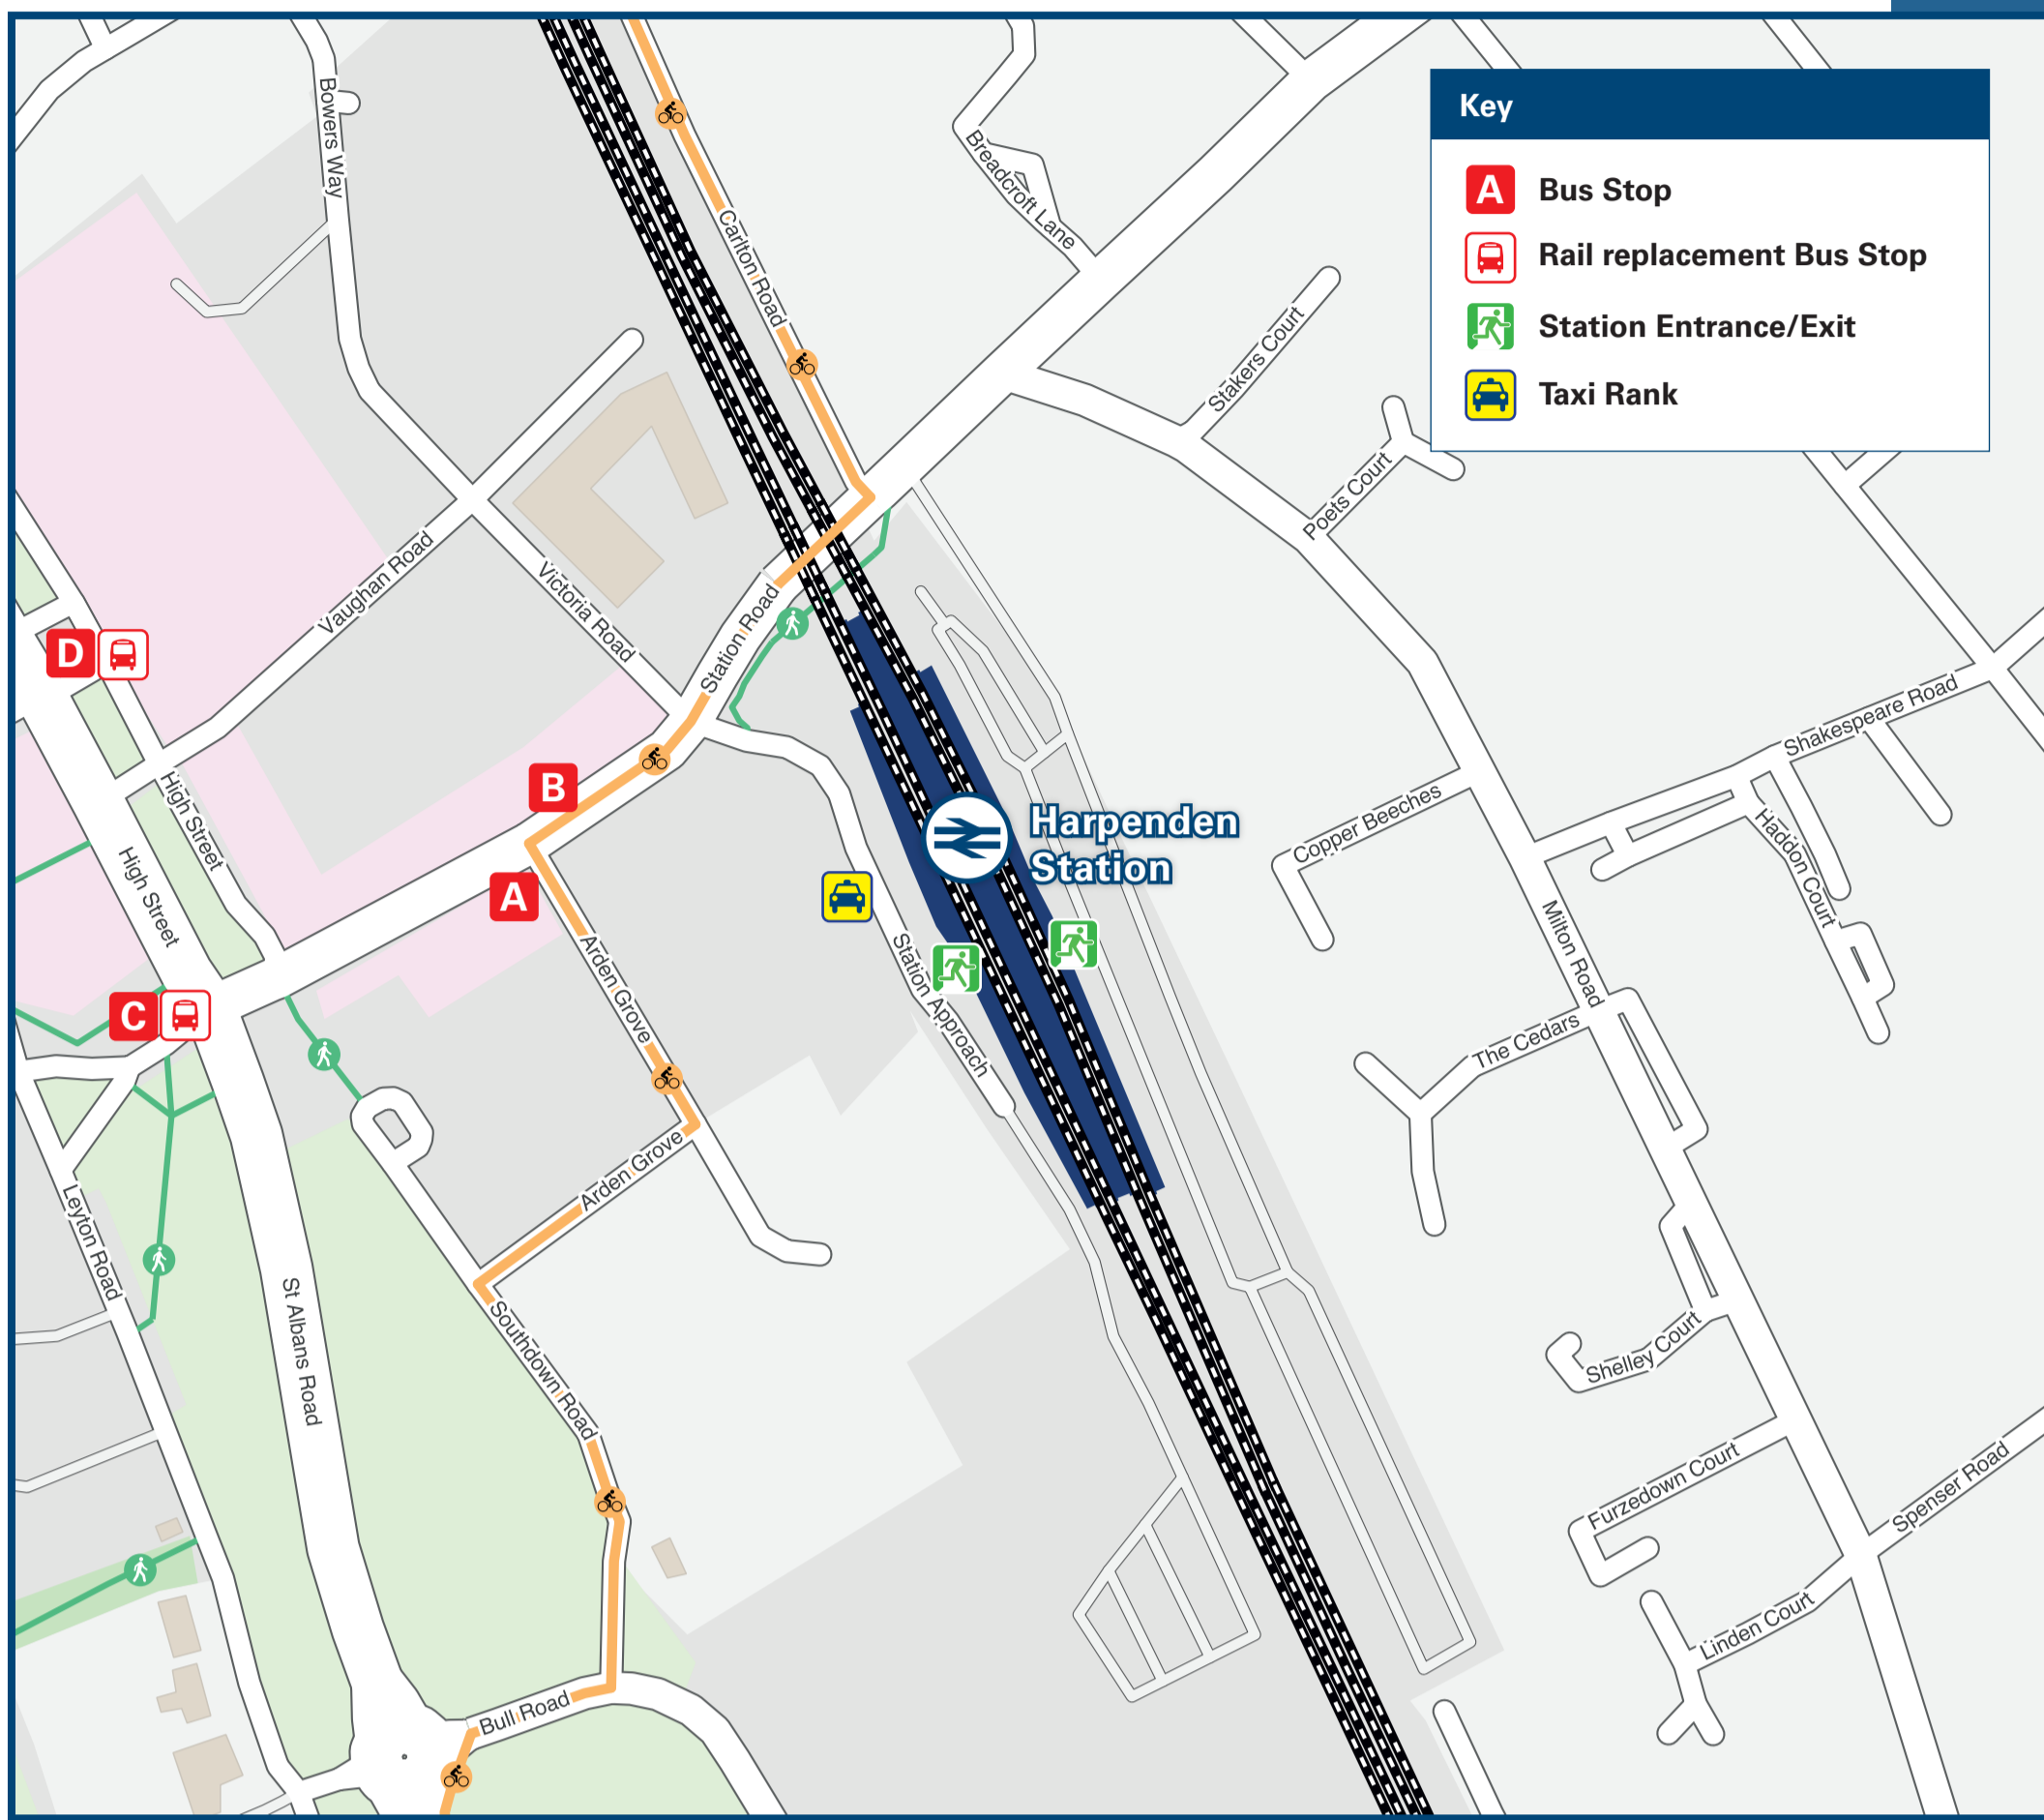

Harpenden Station

Onward Travel Information

Buses and Taxis

Rail replacement bus pick-up point is at the front of the station.

Local area map

Harpenden is a PlusBus area.

PlusBus is a discount price 'bus pass' that you buy with your train ticket. It gives you unlimited bus travel around your chosen town, on participating buses. Visit www.plusbus.info

Main destinations by bus

(Data correct at May 2024)

DESTINATION	BUS ROUTES	BUS STOP
● Batford	610	B
	357	C
Chiswell Green	321	D
Cromer Hyde	610	B
Garston	321	D
● Harpenden (Cross Lane Estate)	357	D
● Harpenden (Westfield Road/The Red Cow)	357	C
● Hatching Green/Harpenden Common	321, 357	D
Hatfield Business Park	610	B
Hatfield (Town Centre)	610	B
Hatfield (University of Hertfordshire)	610	B
● Kinsbourne Green	610	A
	321, 610	C
London Colney	357	C

DESTINATION	BUS ROUTES	BUS STOP
Luton (Stockwood Park/London Road)	610	A
	321, 610	C
Luton (Town Centre) Ⓢ	610	A
	321, 610	C
● Marshalls Heath	610	B
	357	C
North Watford	321	D
Sandridge	357	C
South Hatfield	610	B
St Albans Ⓢ	321	D
	357	C
● The Folly (Folly Fields)	610	B
	357	C
Watford Junction Railway Station Ⓢ Ⓢ	321	D

DESTINATION	BUS ROUTES	BUS STOP
Watford Town Centre	321	D
● Wheathampstead	610	B
	357	C

Notes

- PlusBus destination, please see below for details.
- Bus routes 357 and 610 operate Mondays to Saturdays services, only. Bus route 321 operates a daily service, Mondays to Sundays. For bus times please see bus stop timetables, or contact Traveline.
- Ⓢ Direct trains operate to this destination from this station.
- Ⓢ Change here for connecting National Rail trains.
- Ⓢ Change here for connecting London Overground trains.
- ➔ Change here for the Luton Airport Shuttle Bus to Luton Airport.