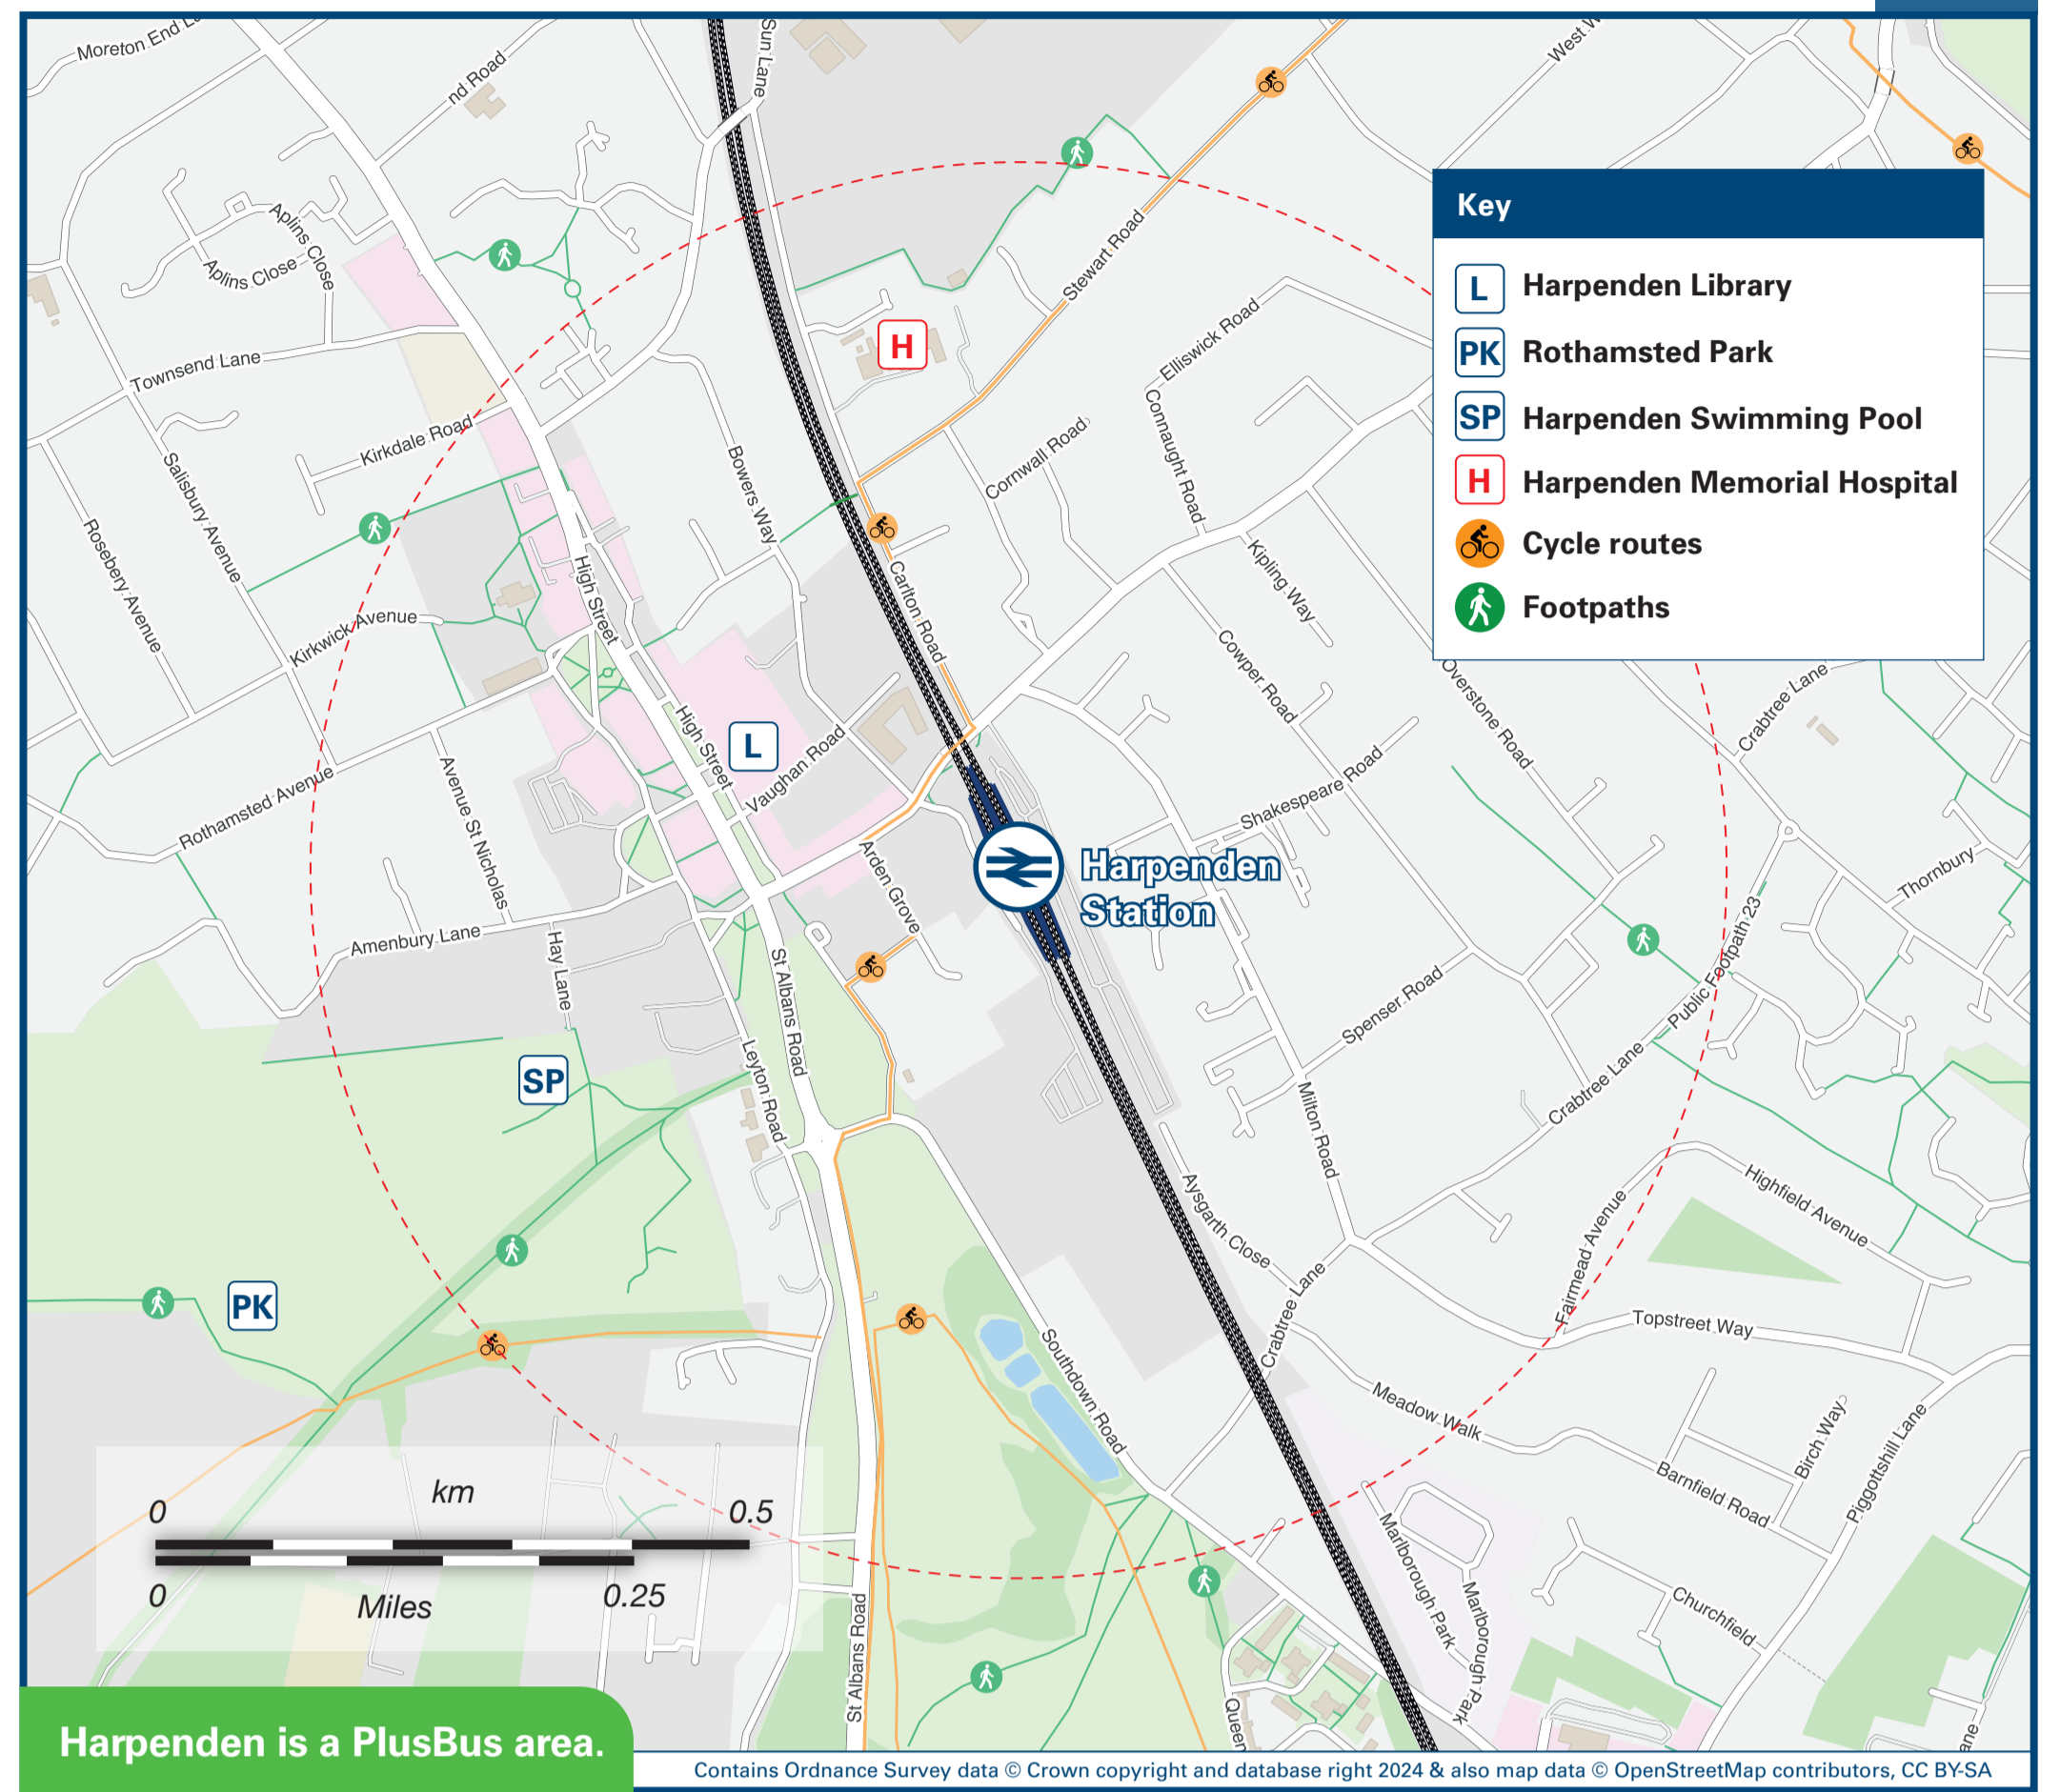

Harpenden Station

Onward Travel Information

Buses and Taxis

Rail replacement bus pick-up point is at the front of the station.

Local area map

Harpenden is a PlusBus area.

PlusBus is a discount price 'bus pass' that you buy with your train ticket. It gives you unlimited bus travel around your chosen town, on participating buses. Visit www.plusbus.info

Main destinations by bus

(Data correct at May 2024)

DESTINATION	BUS ROUTES	BUS STOP
● Batford	610	B
	357	C
Chiswell Green	321	D
Cromer Hyde	610	B
Garston	321	D
● Harpenden (Cross Lane Estate)	357	D
● Harpenden (Westfield Road/The Red Cow)	357	C
● Hatching Green/Harpenden Common	321, 357	D
Hatfield Business Park	610	B
Hatfield (Town Centre)	610	B
Hatfield (University of Hertfordshire)	610	B
● Kinsbourne Green	610	A
	321, 610	C
London Colney	357	C

DESTINATION	BUS ROUTES	BUS STOP
Luton (Stockwood Park/London Road)	610	A
	321, 610	C
Luton (Town Centre) Ⓢ	610	A
	321, 610	C
● Marshalls Heath	610	B
	357	C
North Watford	321	D
Sandridge	357	C
South Hatfield	610	B
St Albans Ⓢ	321	D
	357	C
● The Folly (Folly Fields)	610	B
	357	C
Watford Junction Railway Station Ⓢ Ⓢ	321	D

DESTINATION	BUS ROUTES	BUS STOP
Watford Town Centre	321	D
● Wheathampstead	610	B
	357	C

Notes

- PlusBus destination, please see below for details.
- Bus routes 357 and 610 operate Mondays to Saturdays services, only. Bus route 321 operates a daily service, Mondays to Sundays. For bus times please see bus stop timetables, or contact Traveline.
- Ⓢ Direct trains operate to this destination from this station.
- Ⓢ Change here for connecting National Rail trains.
- Ⓢ Change here for connecting London Overground trains.
- ➔ Change here for the Luton Airport Shuttle Bus to Luton Airport.