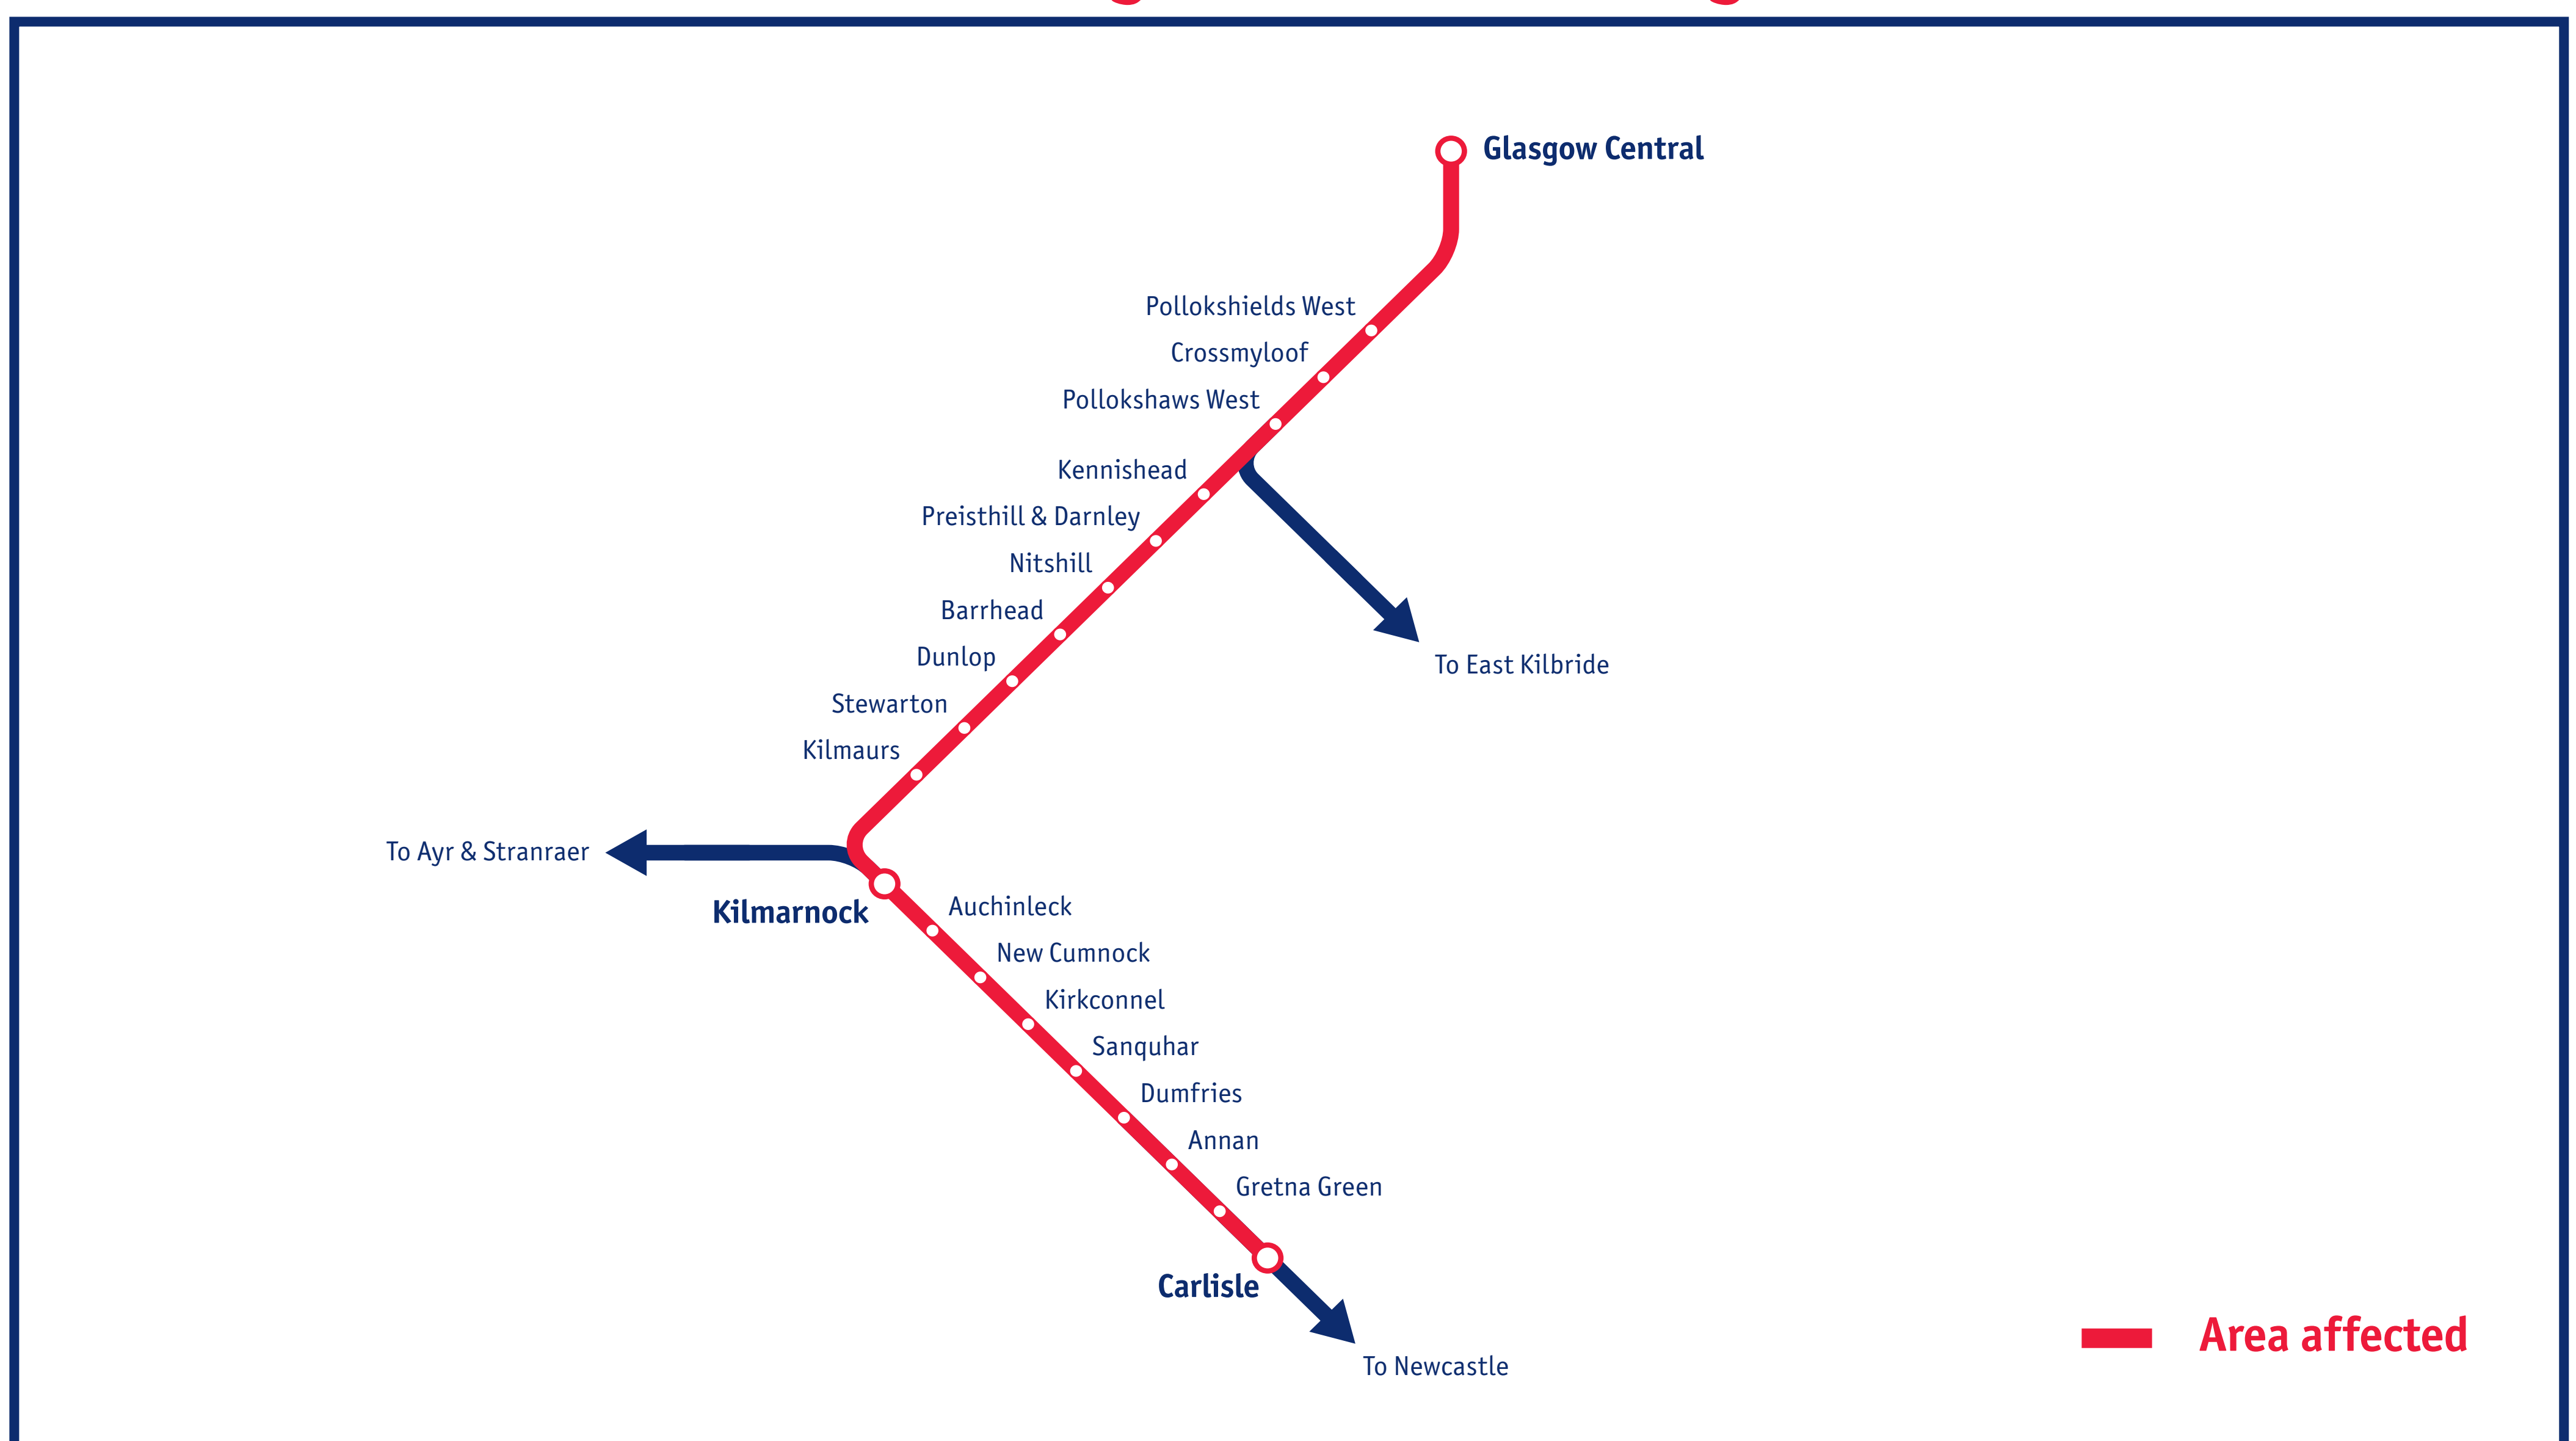

Service Alterations

Glasgow Central to Dumfries / Carlisle

Saturdays 6 & 13 July
Sundays 7 & 14 July

If you travel to / from any of the stations marked in red above, your journey may be affected as follows:

Glasgow Central – Dumfries/Carlisle Services

- Buses replace trains between Kilmarnock and Dumfries.
- Train services run between Glasgow Central to Kilmarnock, and between Dumfries to Carlisle.

If you have a SmartPhone, scan the QR code on the left to link to our JourneyCheck facility, providing up-to-the-minute information on all our services.

Journey times may be increased. Some journeys may not be available.

Please visit www.scotrail.co.uk or download our app to check your own journey.