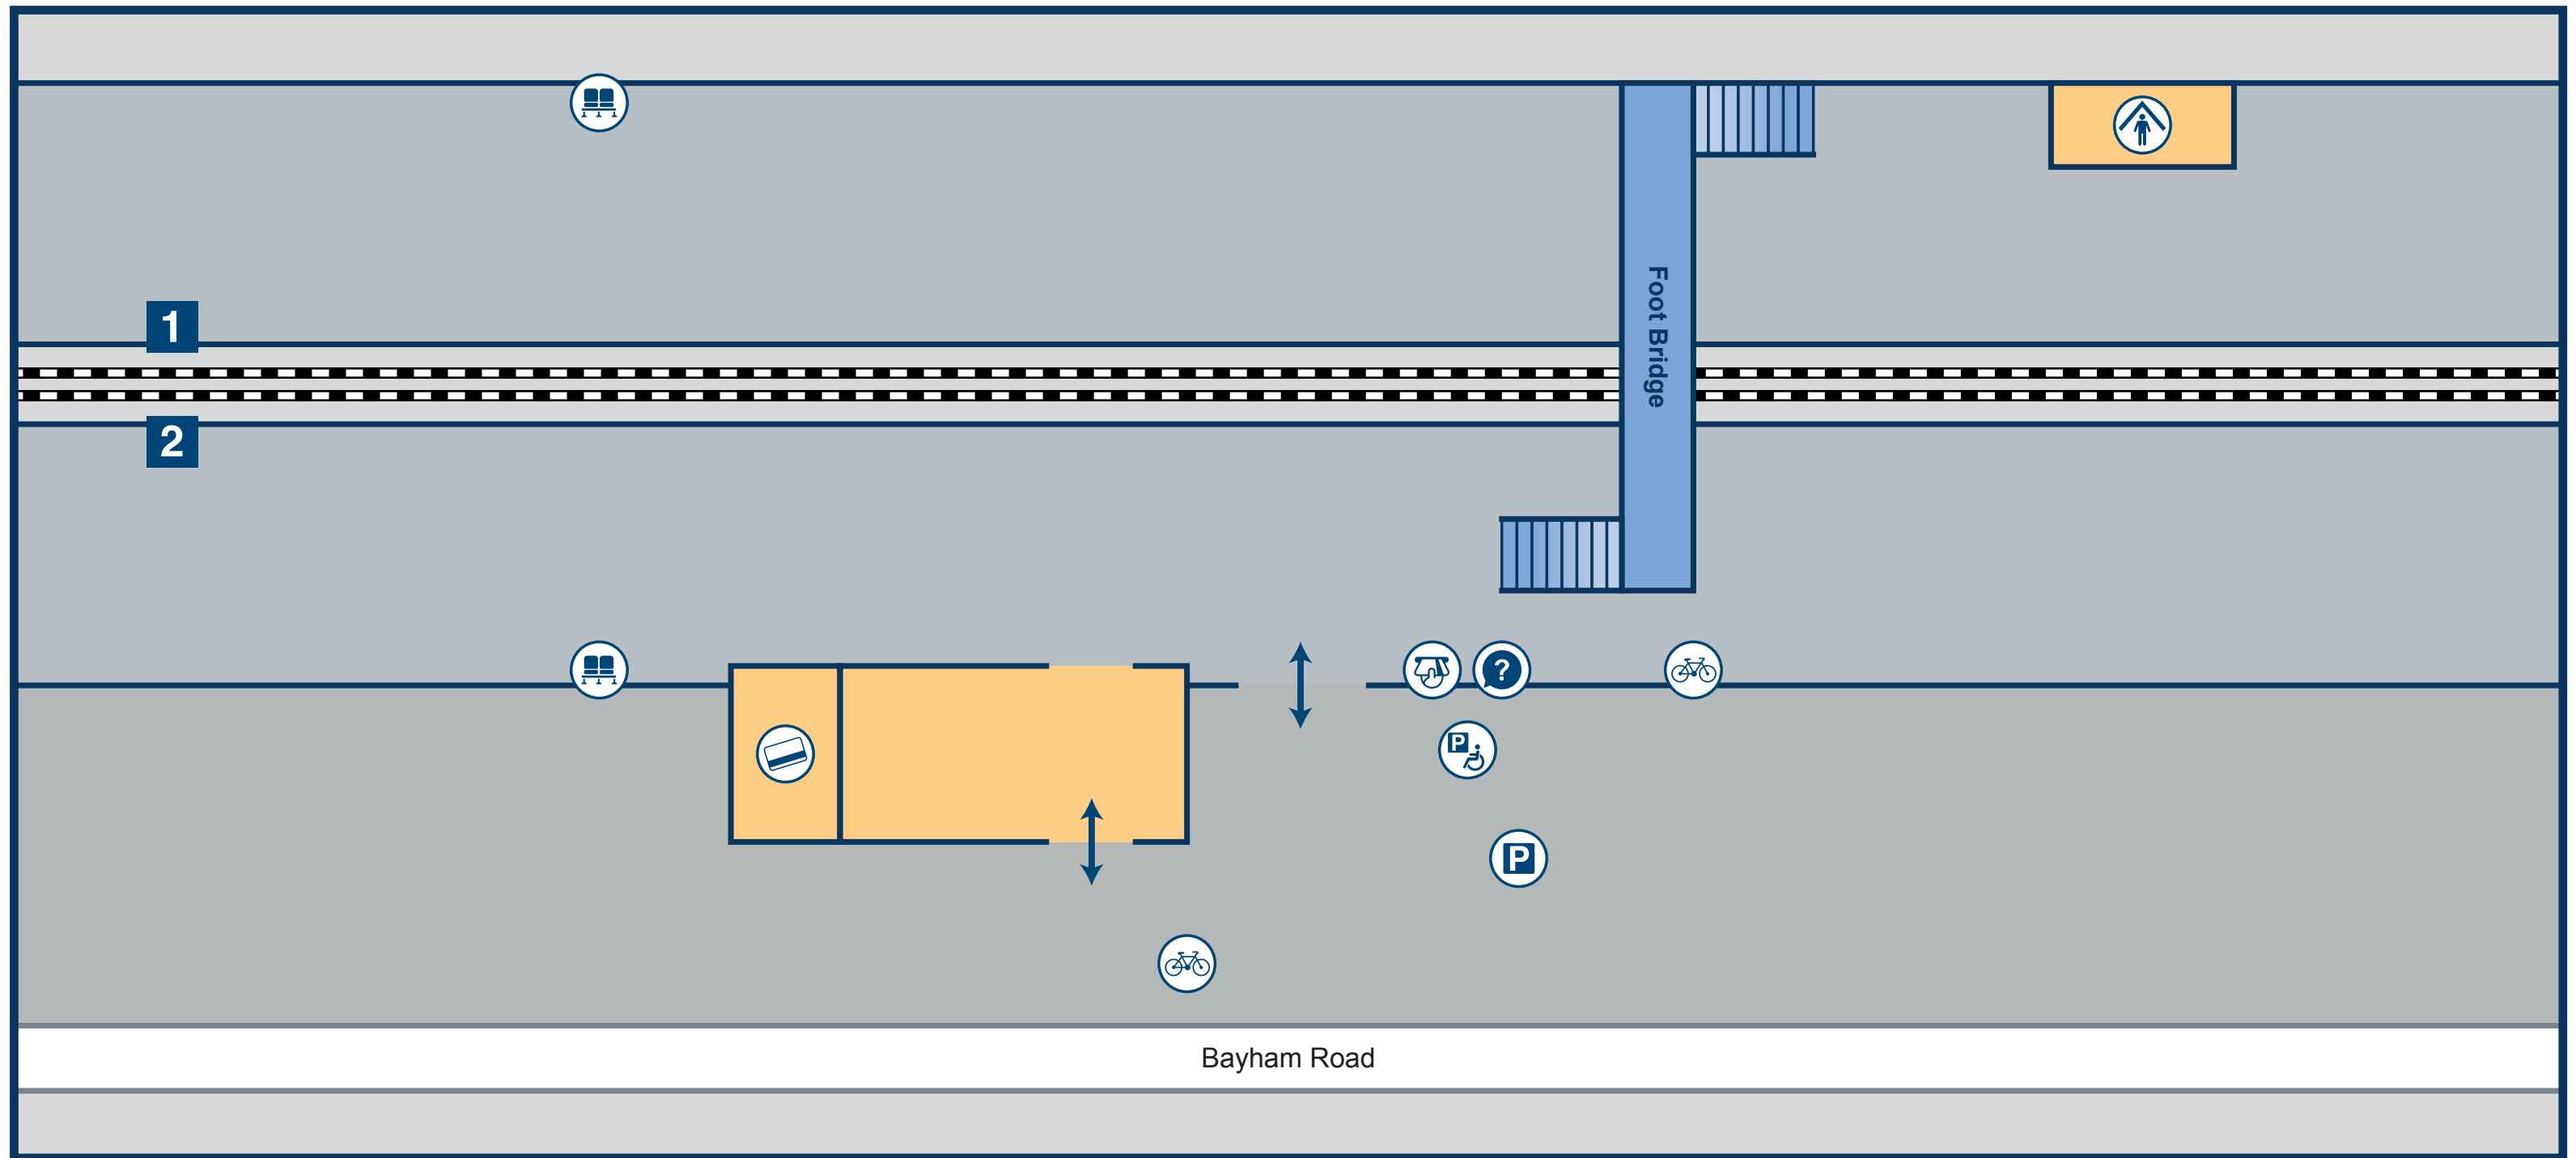

Frant Station Plan

Key

Car Park

Cycle Rack

Disabled Parking

Entrance / Exit

Help Point

Platform

Seats

Shelter

Ticket Machine

Ticket Office