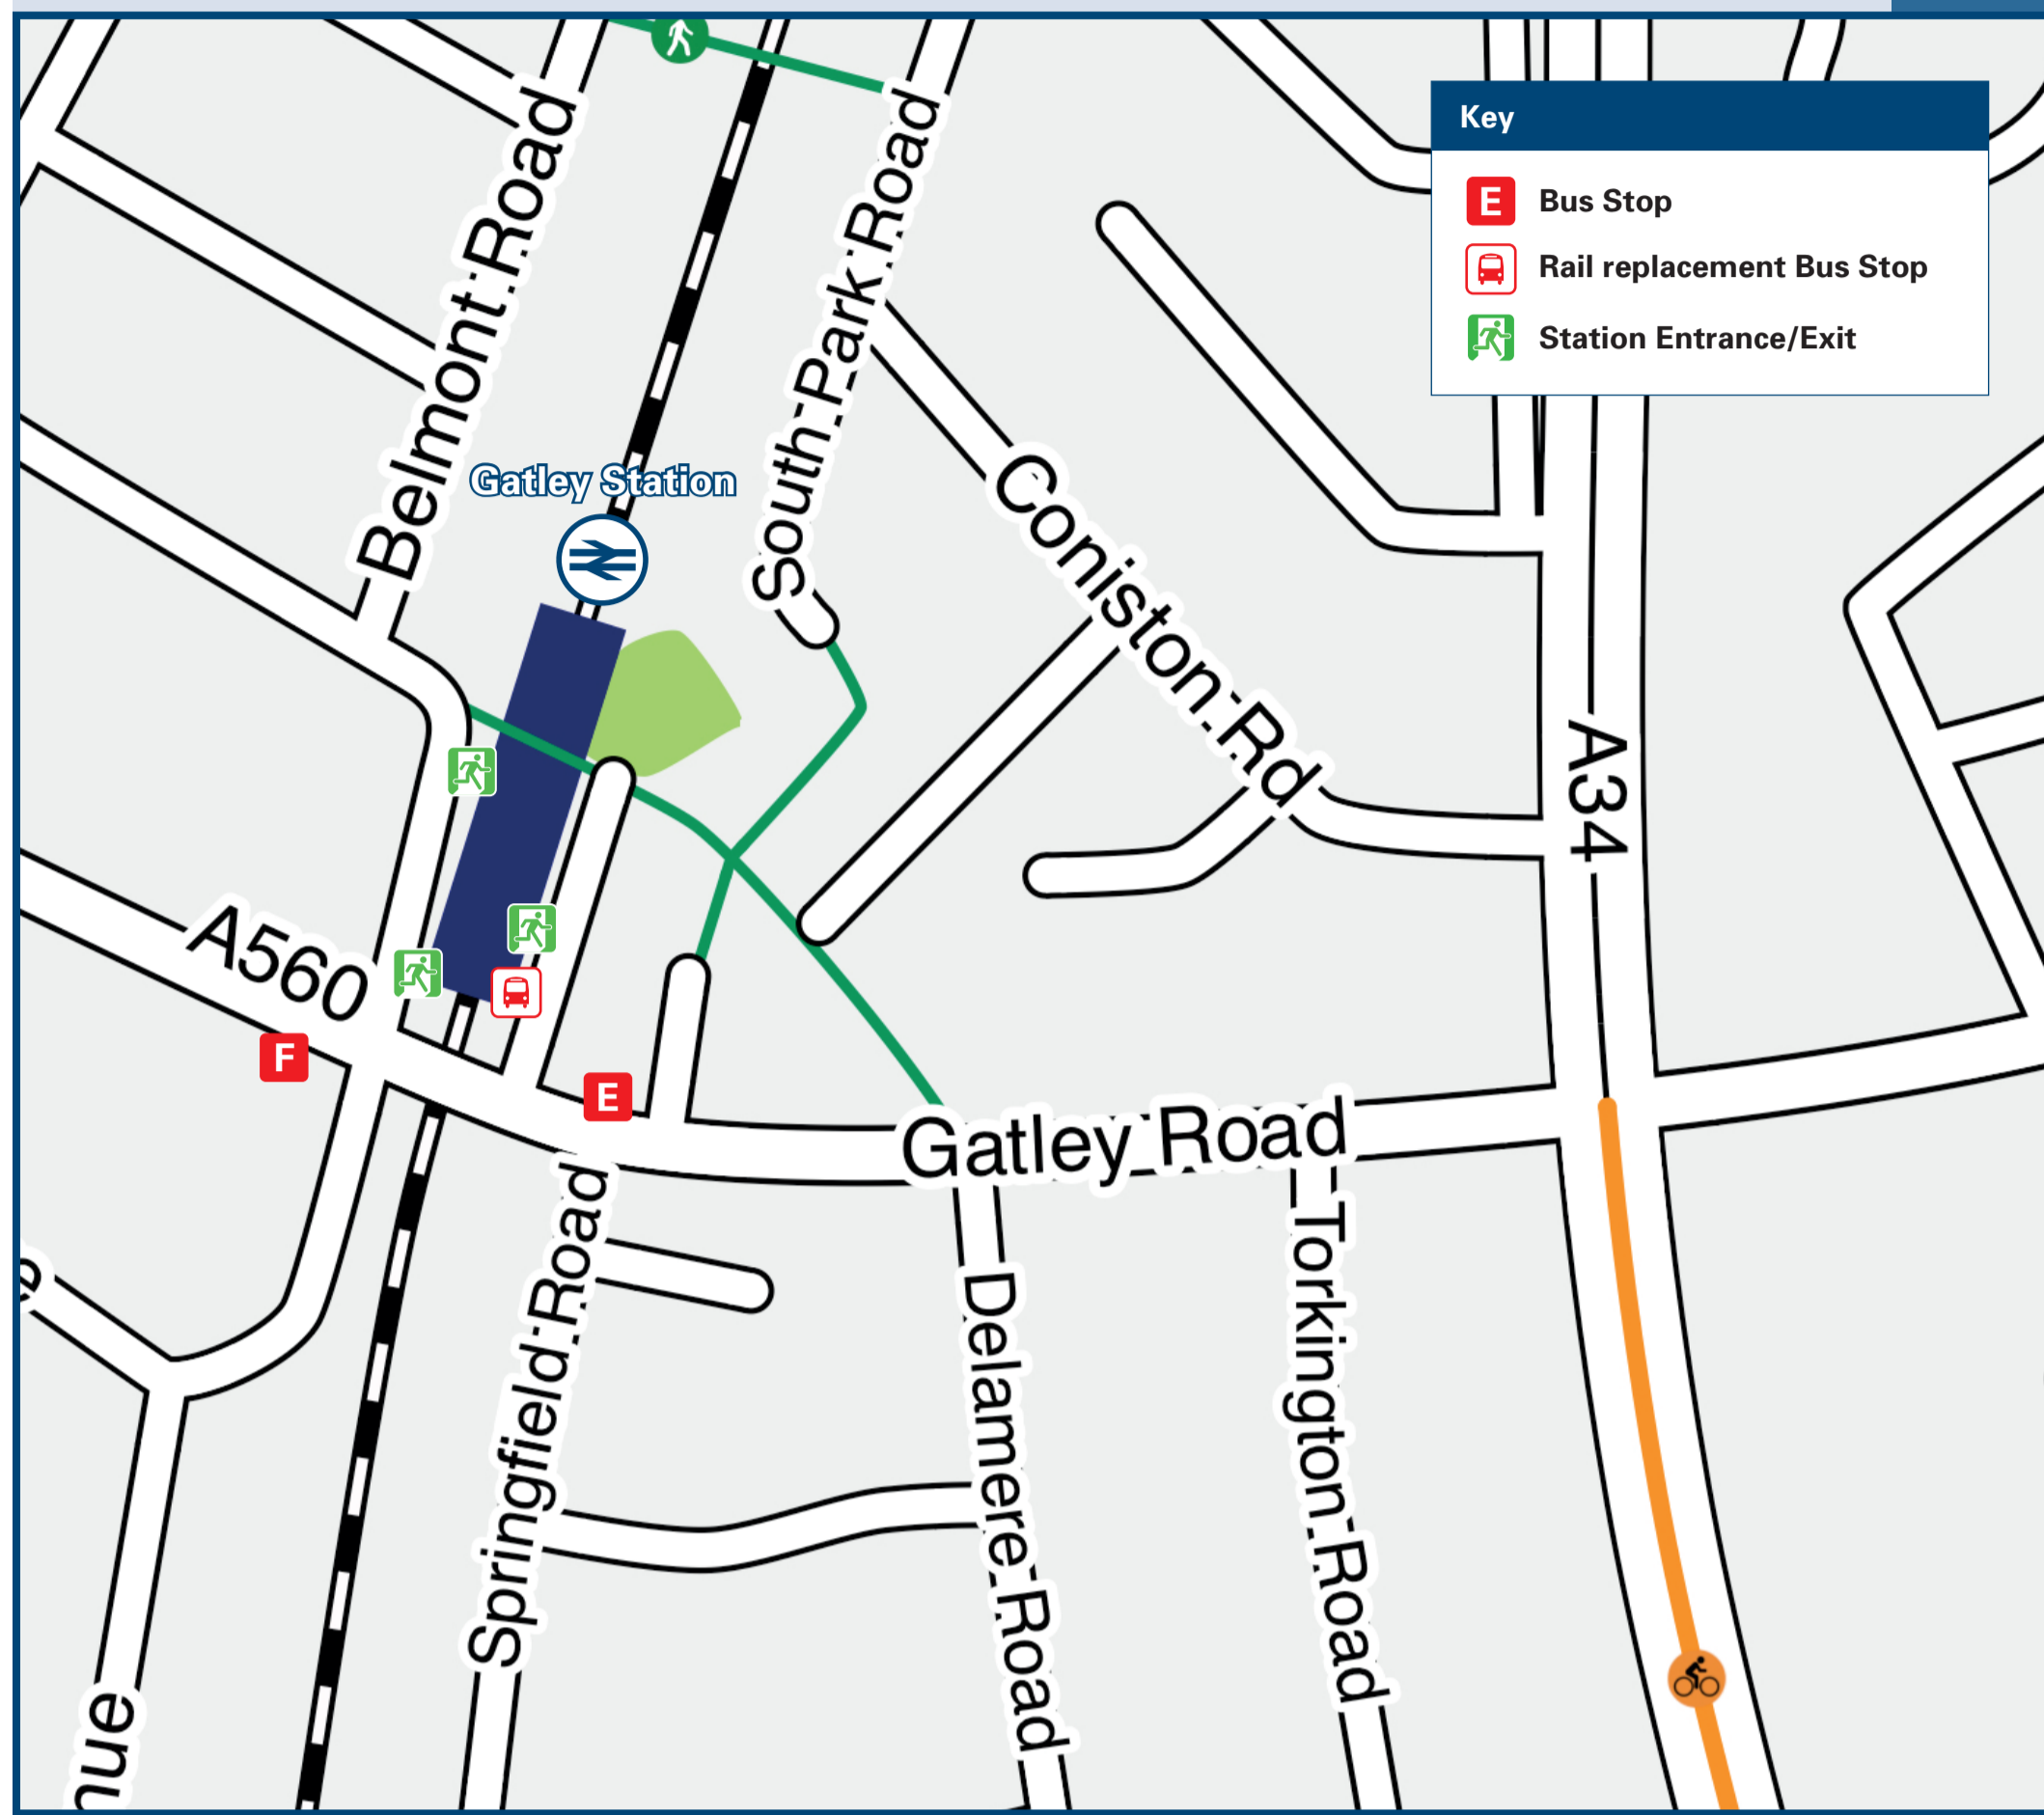

Gatley Station

Onward Travel Information

Buses

Rail replacement buses to Manchester Piccadilly will stop at the bus stop E on Gatley Road (under bridge, 50 yards on left). Buses to Manchester Airport will stop at the bus stop F on Gatley Road (Turn right from station approach, 50 yards on left-hand side).