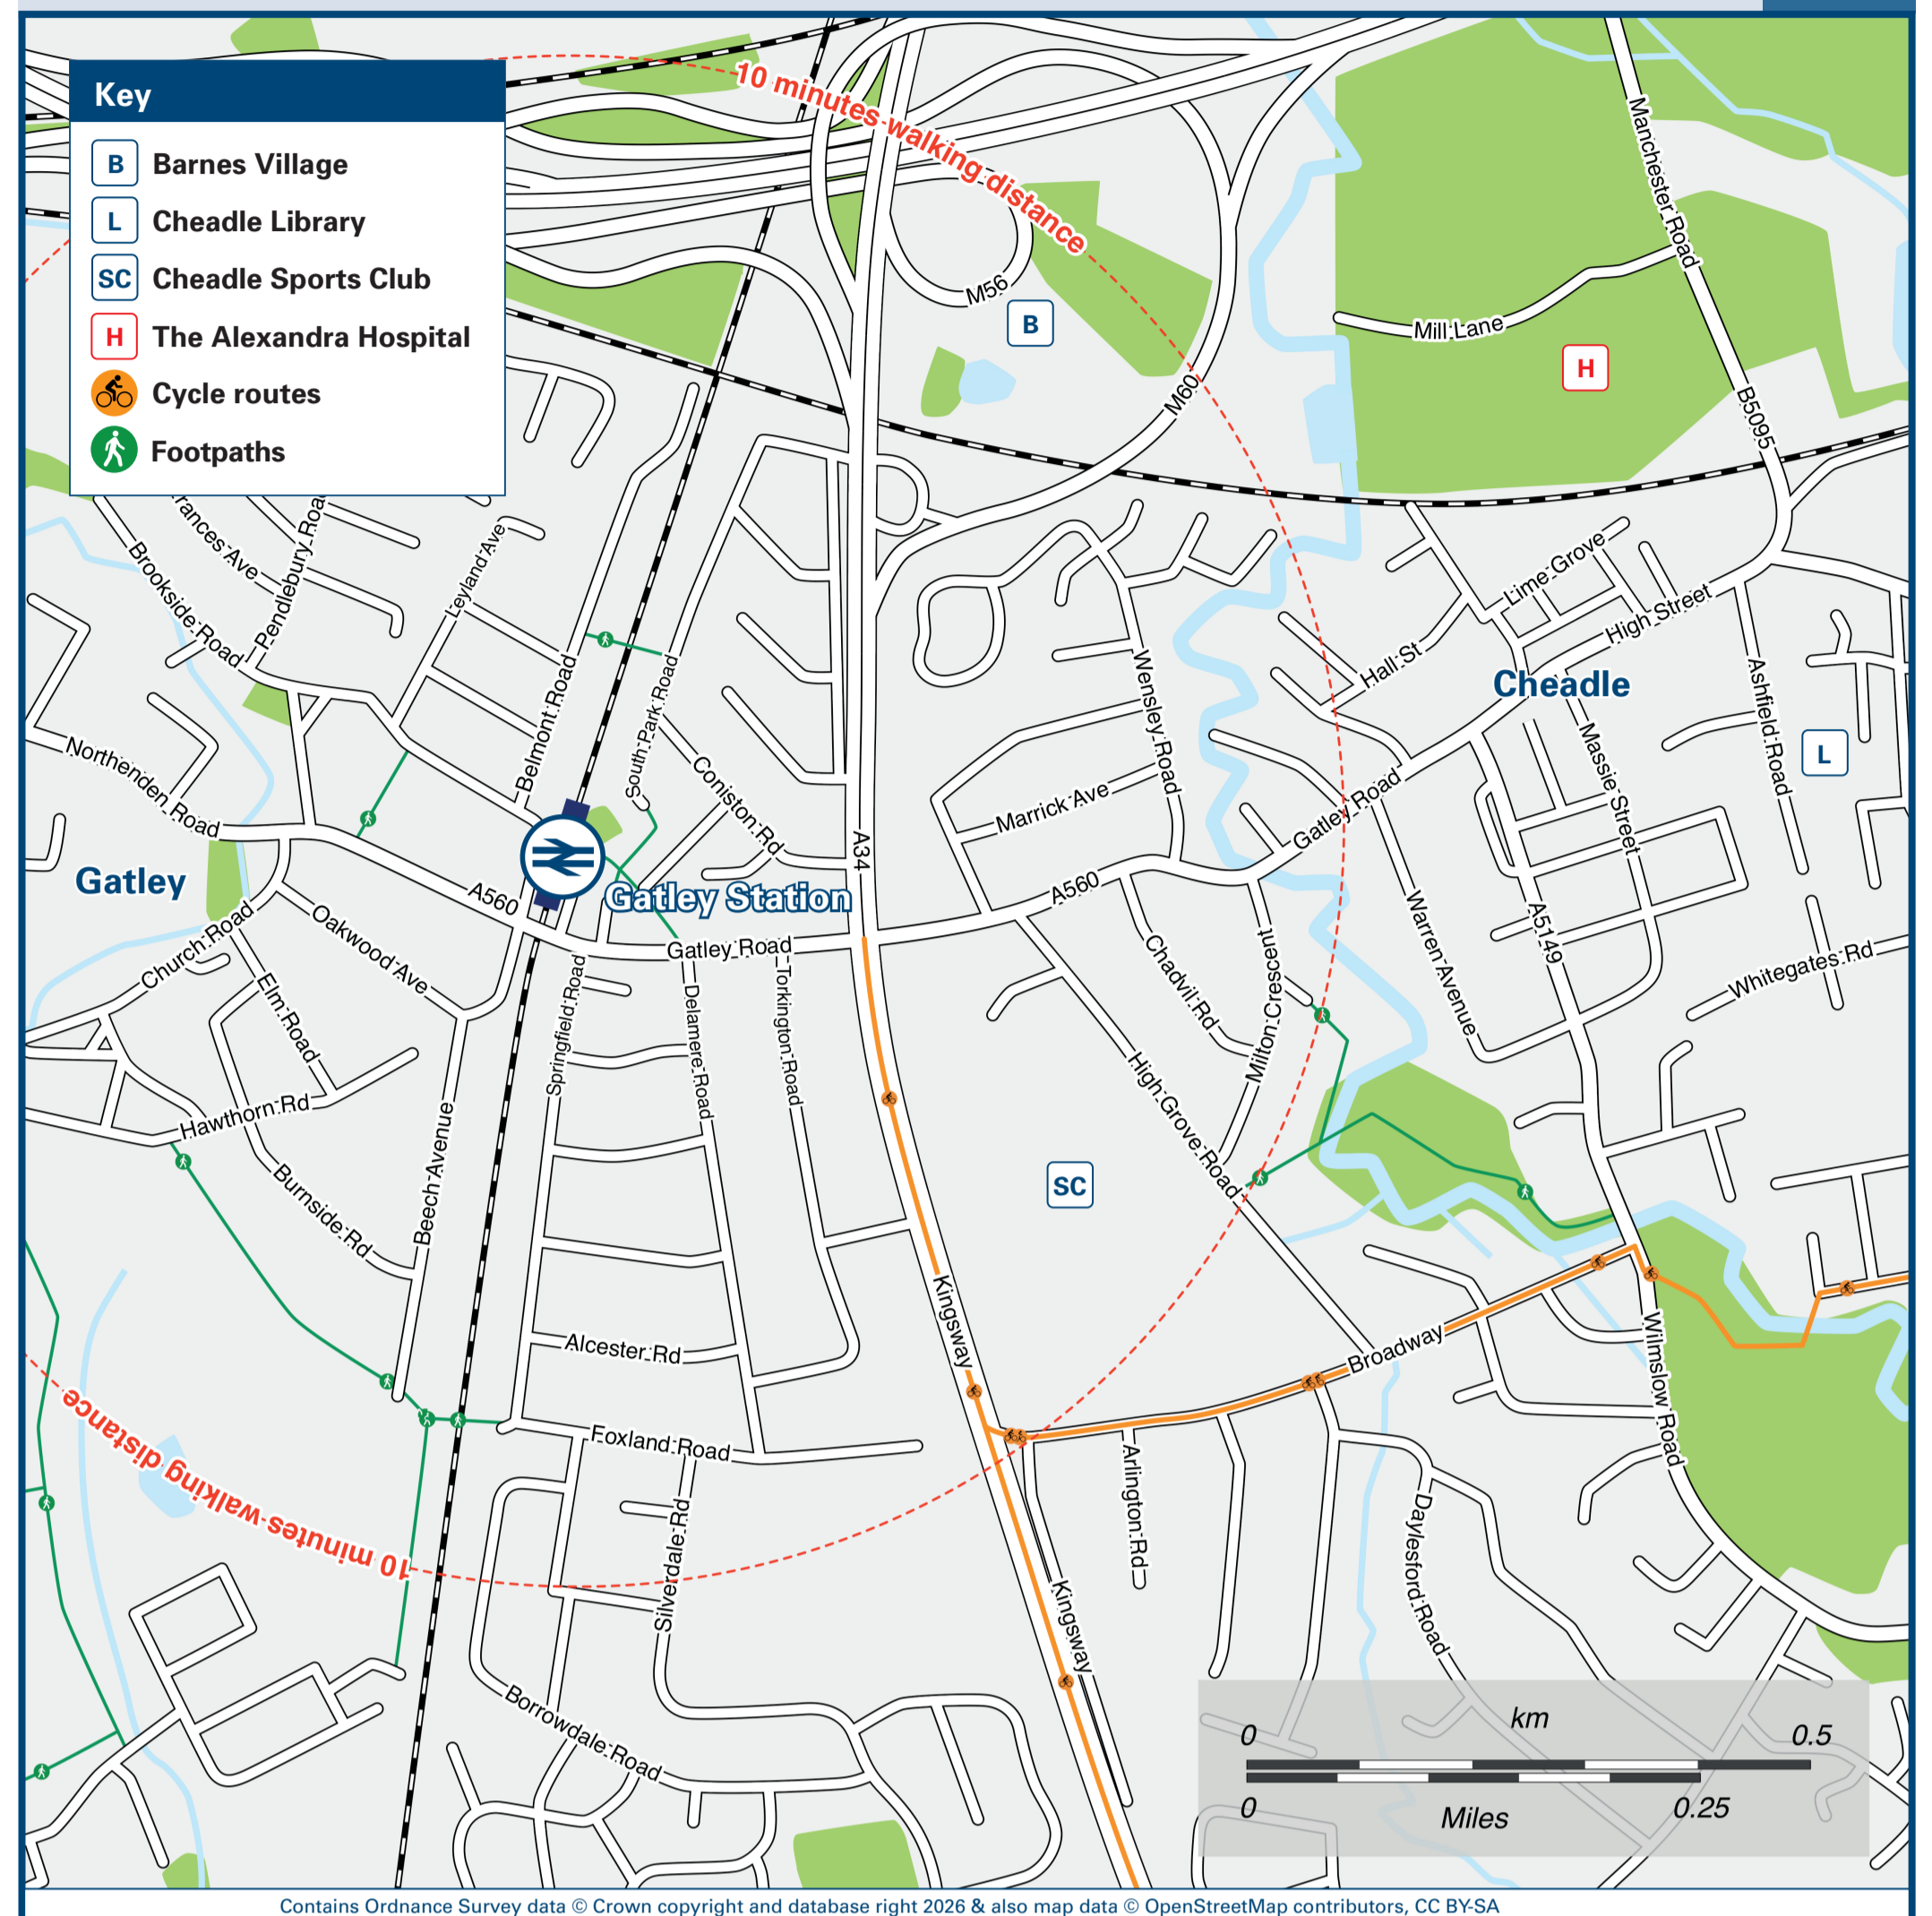

Local area map

Main destinations by bus

(Data correct at February 2026)

DESTINATION	BUS ROUTES	BUS STOP
The Alexandra Hospital (Cheadle)	11*, 370*, 371	E
Altrincham Interchange	11, 370, 371	F
Baguley	11	F
Benchill	11	F
Broomwood	11	F
Cheadle (High Street)	11, 370, 371	E
Cheadle Heath	11, 370	E
East Didsbury	371	E
Edgeley (Edgeley Road)	11	E

DESTINATION	BUS ROUTES	BUS STOP
Heaton Mersey	371	E
Newall Green	11	F
Northenden	370, 371	F
Northern Moor	370, 371	F
Roundthorn	11	F
Sharston	370, 371	F
Sharston Industrial Area	370, 371	F
Stockport Interchange	11, 370, 371	E
Timperley	11, 370, 371	F

DESTINATION	BUS ROUTES	BUS STOP
Woodhouse Park	11	F
Wythenshawe (Town Centre / Interchange)	11	F
Wythenshawe Hospital	11	F

Notes

Bus routes 11 and 370 operate daily services, including evenings, Sundays and public holidays.
Bus route 371 operates a daytime service on Mondays to Saturdays, only.
For bus times and days of operation please contact Traveline on www.traveline.info or call: 0871 200 22 33
Direct trains operate to this destination from this station.
Change here for Metrolink trams.
* Alight bus routes 11 and 370 at Cheadle High Street and walk 5 minutes along Manchester Road to The Alexandra Hospital.

Taxis

Gatley station has no taxi rank or cab office. Advance booking is essential, please consider using the following local operators: (Inclusion of this number doesn't represent any endorsement of the taxi firm)

Veezu
0161 436 4000

Arrow Millenium
0161 436 2000

Heald Green Taxis Cars
0161 567 8969

Further information about all onward travel

Local Cycle Info stockport.gov.uk For more information about cycle routes.	National Cycle Info walkwheelcycletrust.org.uk	Bus Times See timetable displays at bus stops. www.traveline.info 0871 200 22 33 calls cost 15p per minute plus your phone company's access charge	PlusBus plusbus.info PlusBus is a discount price 'bus pass' that you buy with your train ticket. It gives you unlimited bus travel around your chosen town, on participating buses. Visit www.plusbus.info

National Rail Enquiries

Online nationalrail.co.uk	NRE App Free National Rail Enquiries app for iOS and Android	Social Media facebook.com/nationalrailenq @nationalrailenq	Alert Me You can sign up to Alert Me messages on the National Rail Enquiries website where you can receive train and platform notifications directly to your smart phone. nationalrail.co.uk/alertme	Contact Centre 03457 48 49 50 Calls cost no more than calls to geographic numbers (01 or 02) and may be recorded.	PlusBike nationalrail.co.uk/plusbike For more information.