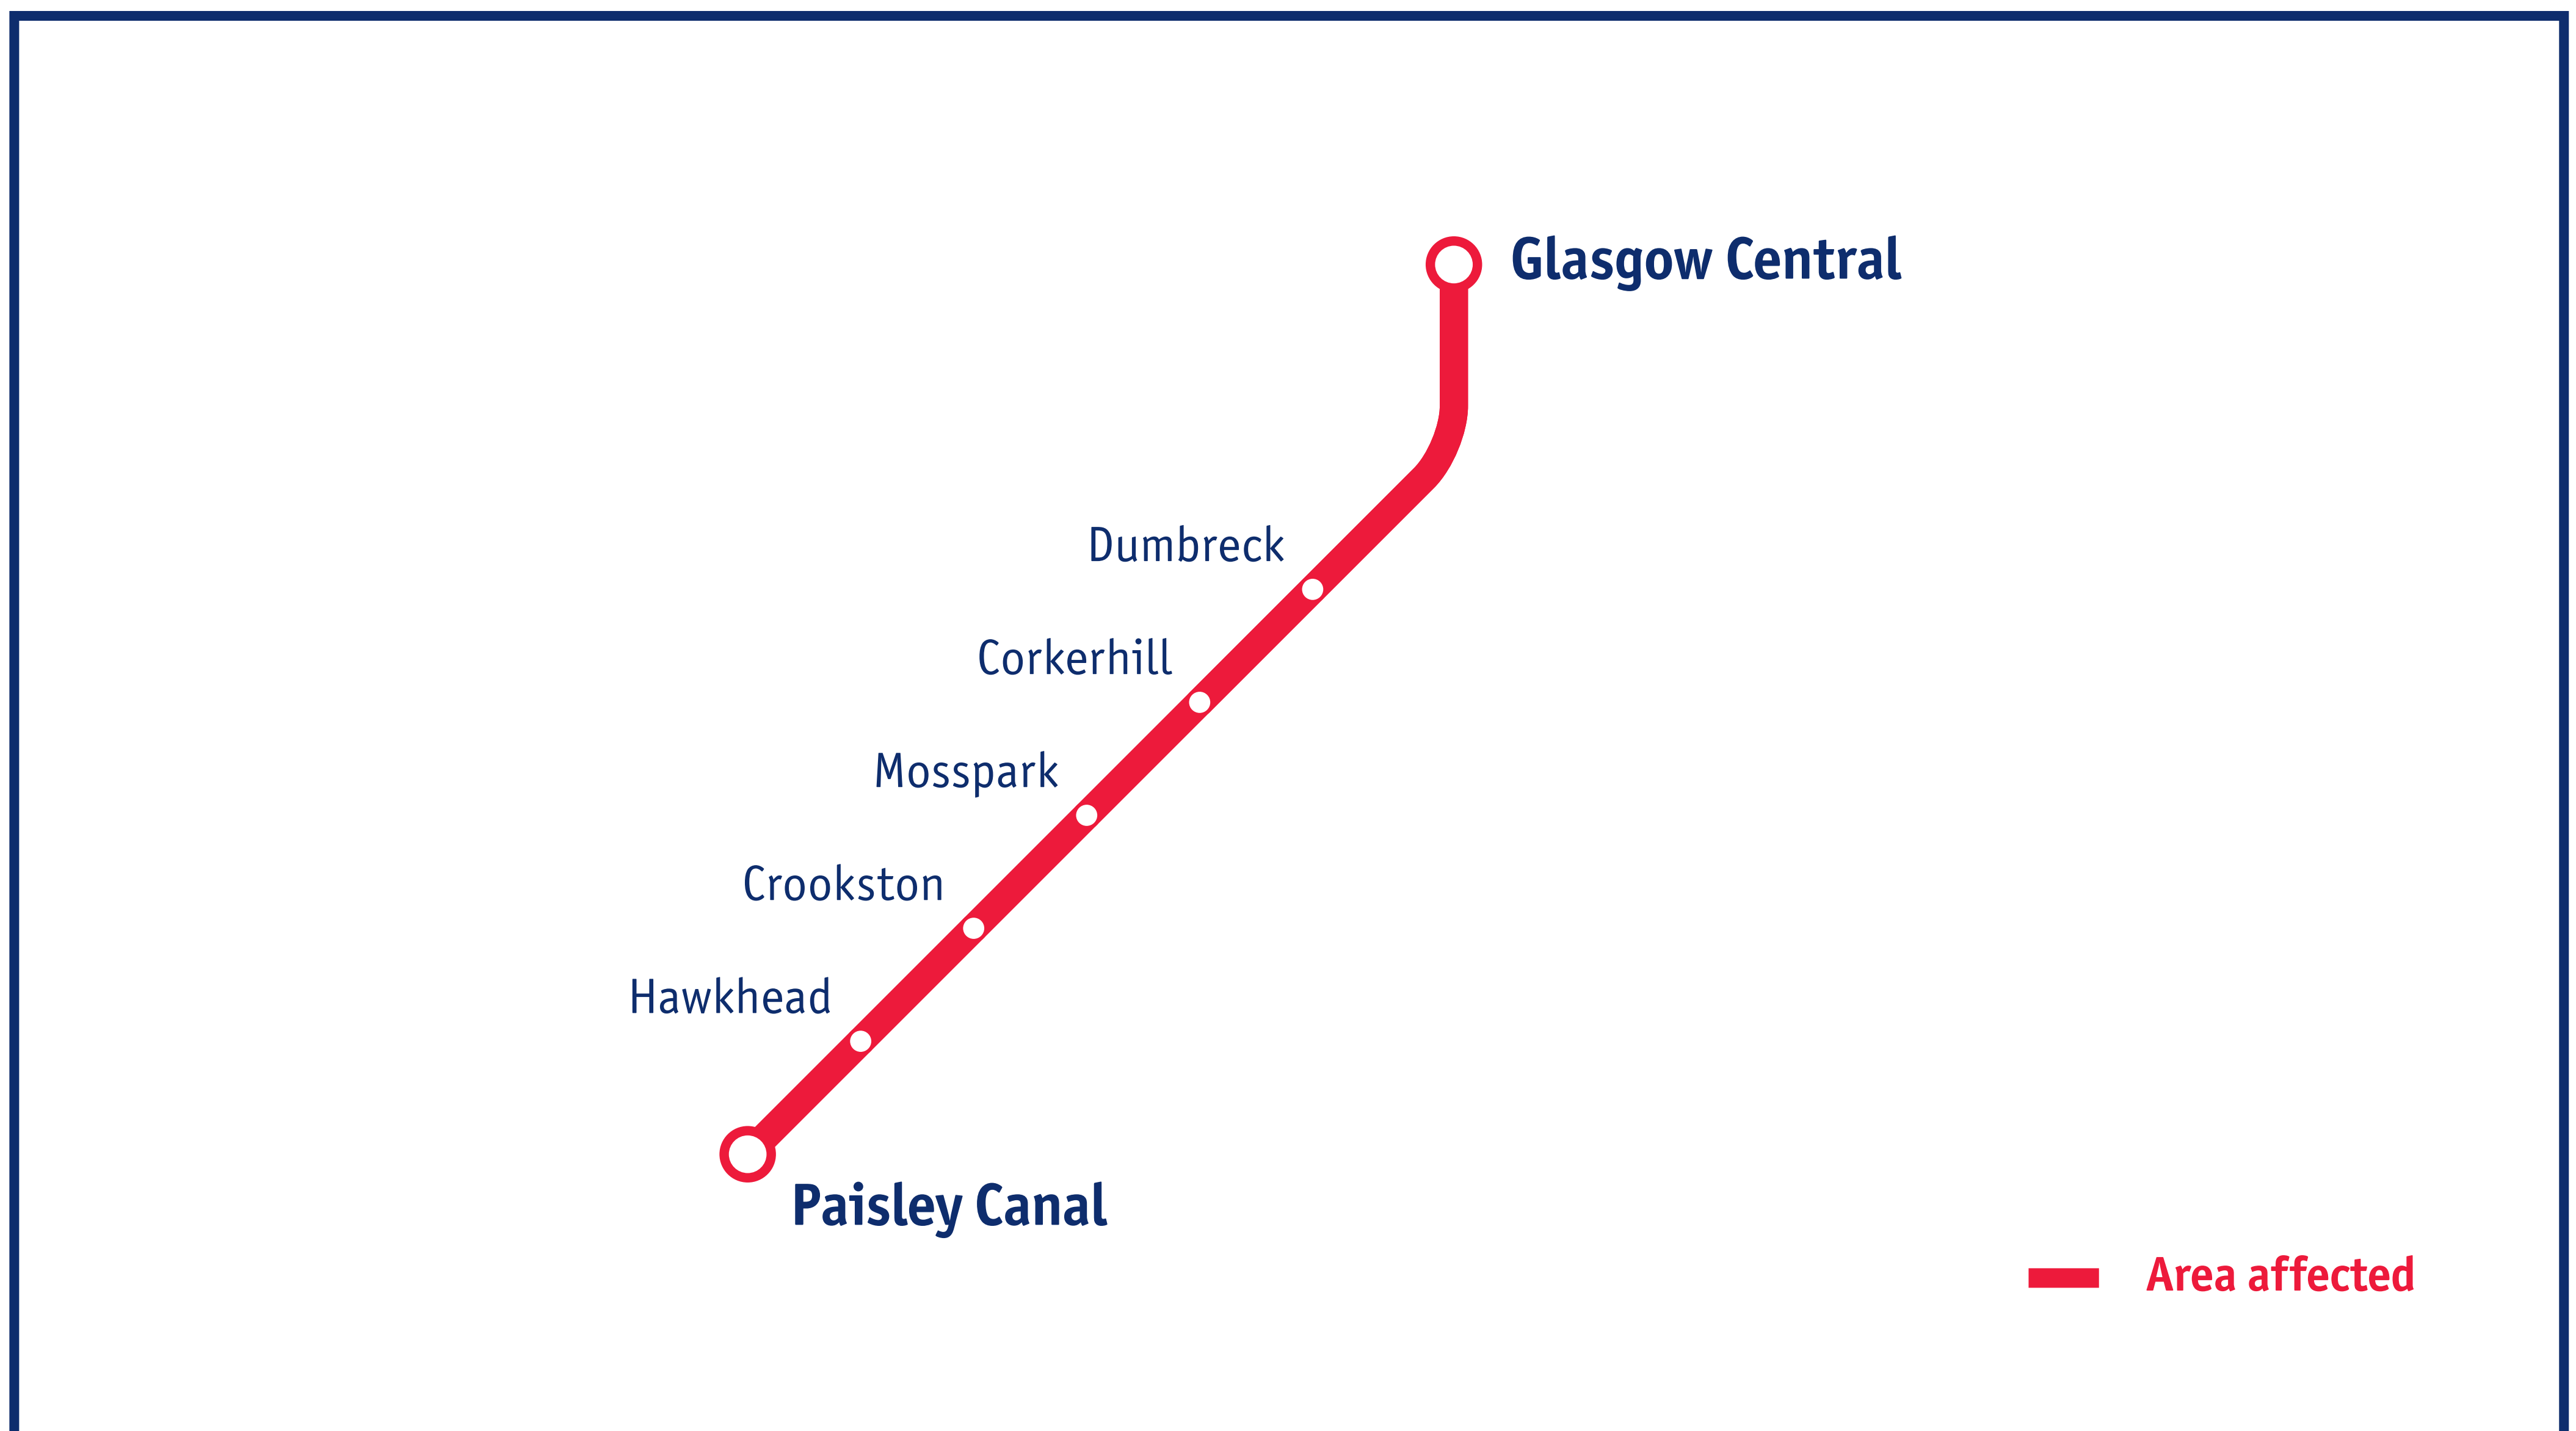

Service Alterations

Glasgow Central to Paisley Canal

Saturday 11 to Monday 13 July

If you travel to / from any of the stations marked in red above, your journey may be affected as follows:

Glasgow Central – Paisley Canal

- Train services from Glasgow Central to Paisley Canal are cancelled.

Journey times will be increased and replacement buses may arrive/depart earlier or later than advertised train times. Please visit www.scotrail.co.uk or download our app to check your own journey. **Passengers are required to have a valid train ticket to travel on rail replacement buses.**