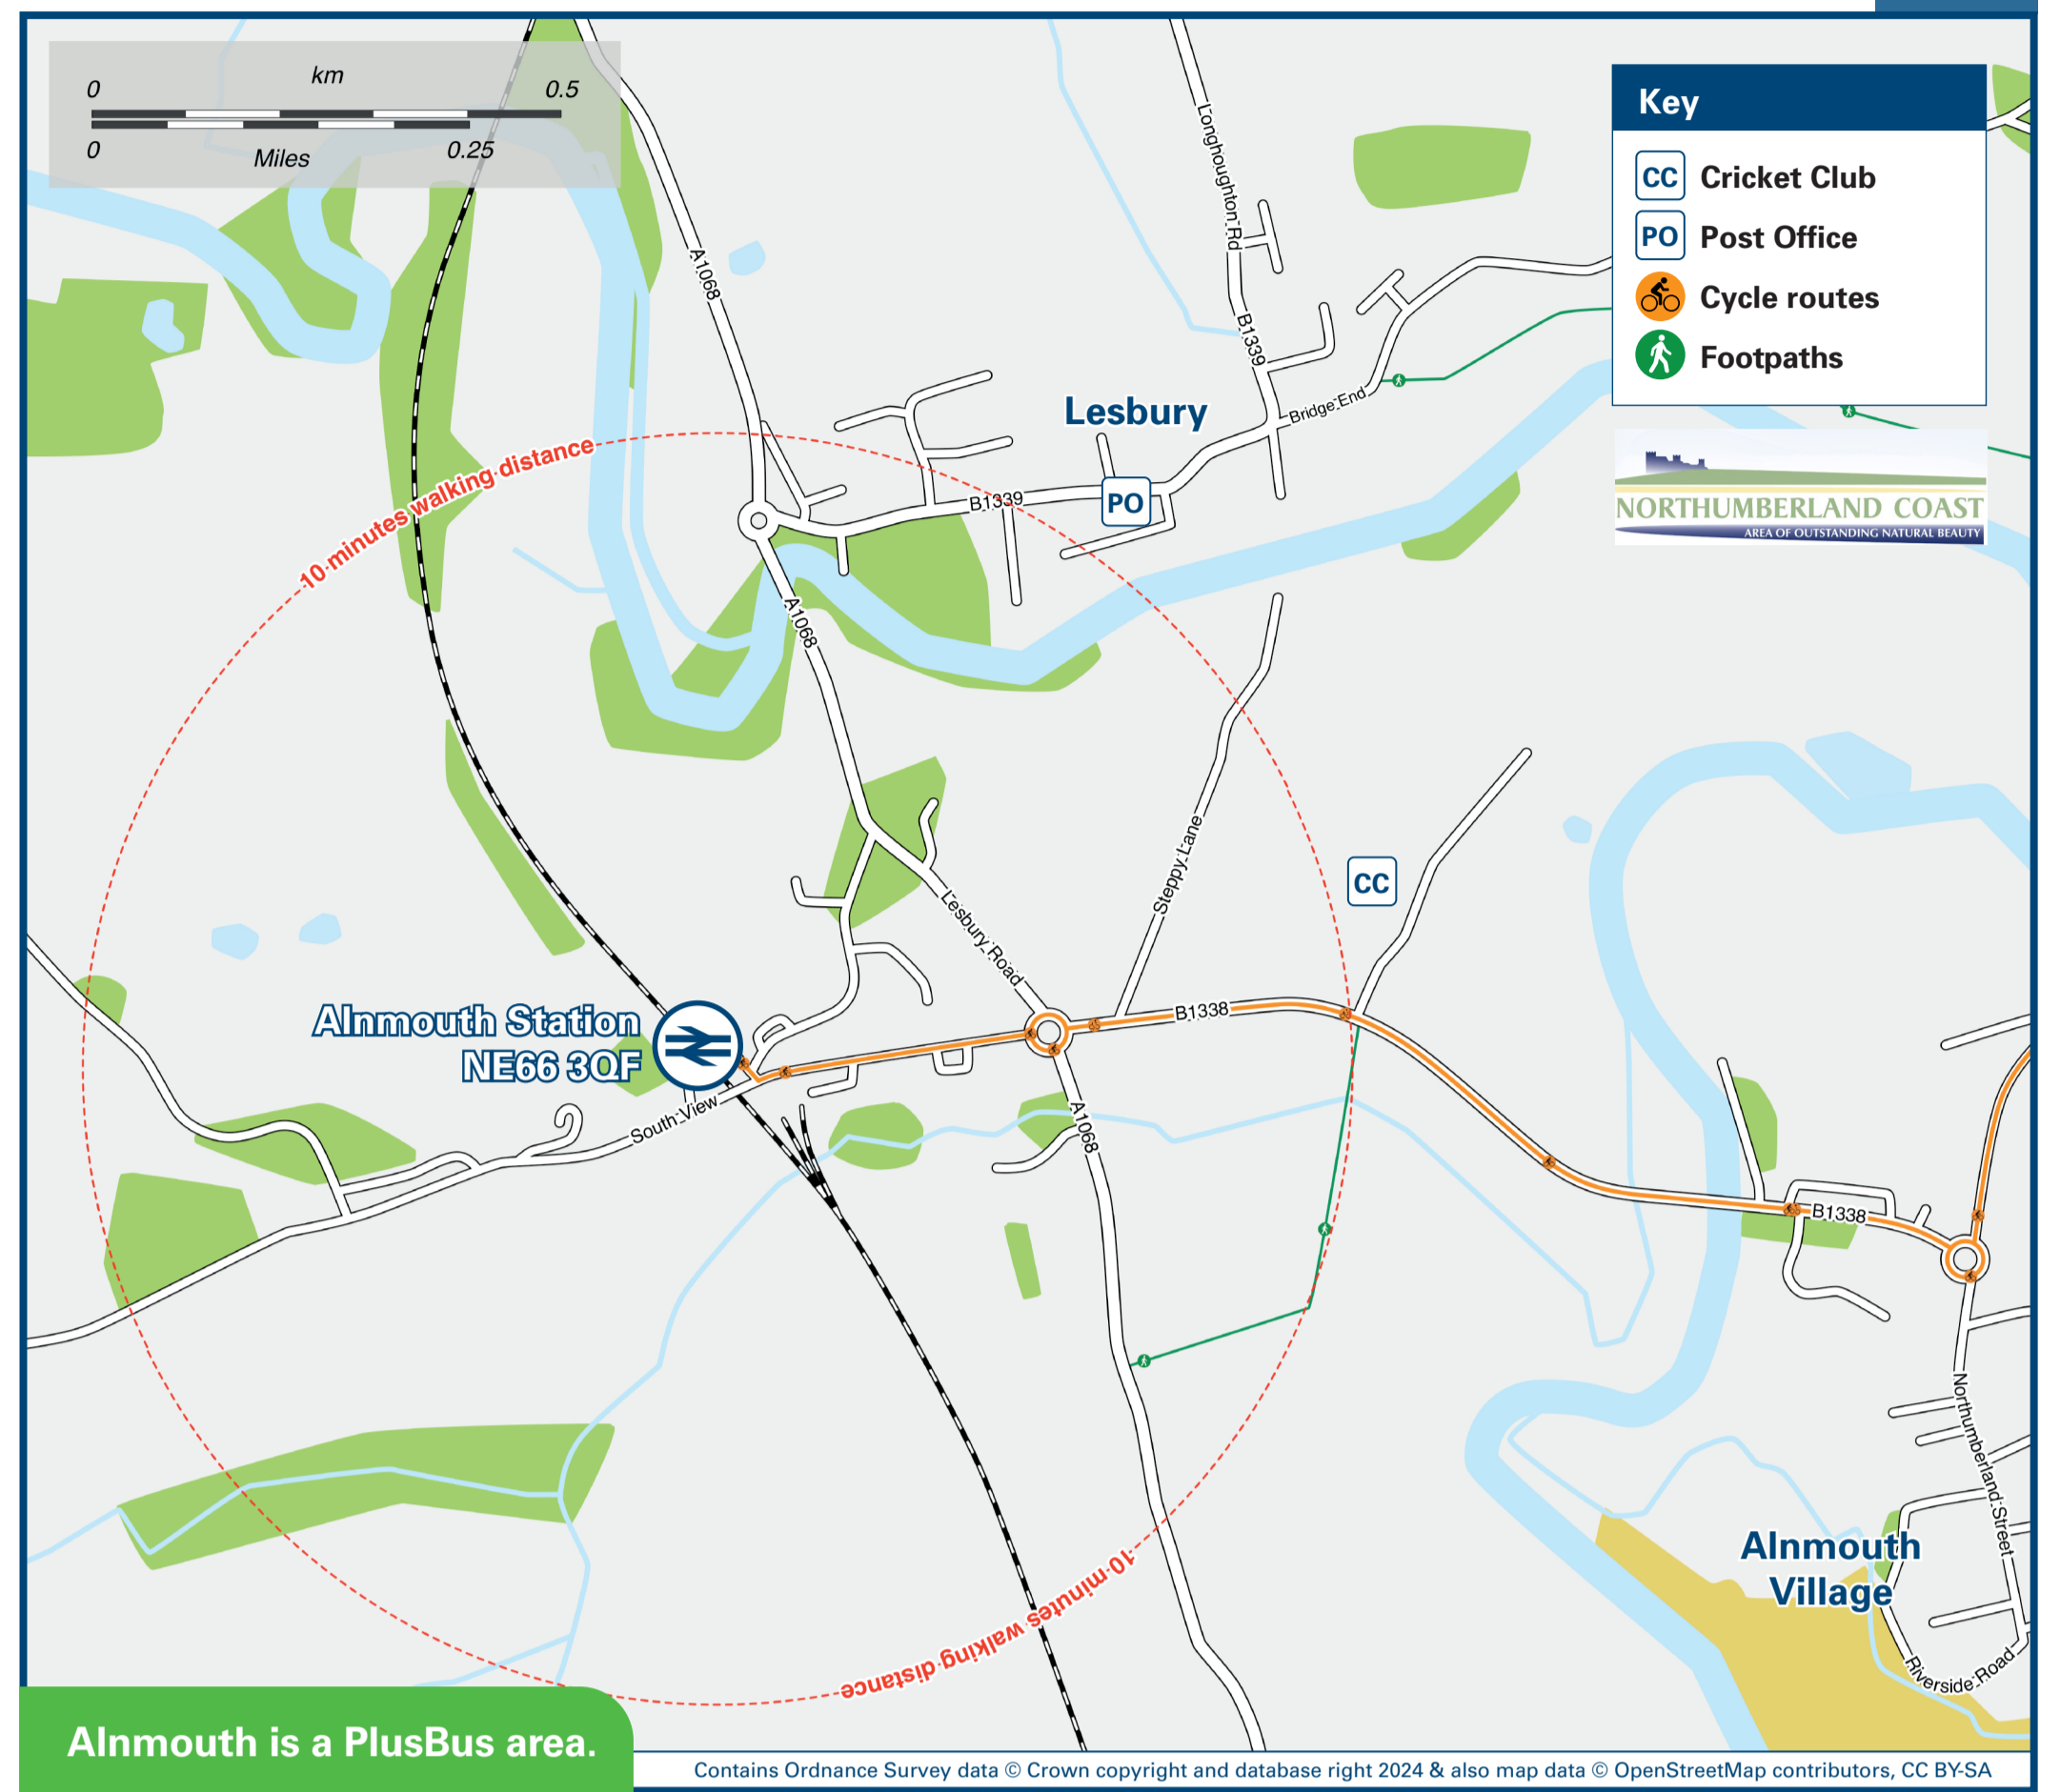

Local area map

Alnmouth is a PlusBus area.

PlusBus is a discount price 'bus pass' that you buy with your train ticket. It gives you unlimited bus travel around your chosen town, on participating buses. Visit www.plusbus.info

Main destinations by bus

(Data correct at July 2024)

DESTINATION	BUS ROUTES	BUS STOP
Acklington Village	X18*	A, D
Alnmouth Village	X18*	A, C
Alnwick	X18*, X20	B, C
Amble-by-the-sea	X18*, X20	A, D
Ashington	X20	A, D
Bamburgh	X18*	B, C
Beadnell	X18*	B, C
Beal (for Holy Island)	X18*	B, C
Belford	X18*	B, C
Berwick Upon Tweed	X18*	B, C

DESTINATION	BUS ROUTES	BUS STOP
Boulmer	X18*	B, C
Broomhill	X18*	A, D
Budle Bay	X18*	B, C
Craster	X18*	B, C
Embleton	X18*	B, C
HMP Northumberland	X18*	A, D
Loughoughton	X18*	B, C
Morpeth	X18*	A, D
Newcastle-upon-Tyne	X18*	A, D
North Sunderland	X18*	B, C

DESTINATION	BUS ROUTES	BUS STOP
Seahouses	X18*	B, C
Warkworth	X18*, X20	A, D
Widdrington Village	X18*, X20	A, D

Notes

- PlusBus destination, please see below for details.
- Bus route X20 operates hourly daytime only Mondays to Saturdays.
- Direct trains operate to this destination from Alnmouth station.
- Bus route X18 operates evenings Mondays to Saturdays and all day on Sundays only from Alnmouth station stops **A** & **B** and all day daily from stops **C** & **D** see map.

AONB Northumberland Coast AONB;
www.northumberlandcoastaonb.org/

Taxis

Alnmouth station has no taxi rank or cab office. Advance booking is essential, please consider using the following local operators: (Inclusion of this number doesn't represent any endorsement of the taxi firm)

AA Taxis
01665 606 060

Knights Taxis
07760 751 667

Alnmouth Wizard Private Hire
01665 663 709

Further information about all onward travel

Local Cycle Info northumberland.gov.uk For more information about cycle routes.	National Cycle Info sustrans.org.uk Sustrans is the UK's leading sustainable transport charity.	Bus Times See timetable displays at bus stops. www.traveline.info 0871 200 22 33 calls cost 13p per minute plus your phone company's access charge	NextBuses Find the bus times for your stop. Search for a bus stop by entering a postcode, street & town or a stop name & town.	PlusBus plusbus.info A discount price 'bus pass' that you buy with your train ticket. It gives you unlimited bus travel around your chosen town, on participating buses.

National Rail Enquiries

Online nationalrail.co.uk	NRE App Free National Rail Enquiries app for iOS and Android	Social Media facebook.com/nationalrailenq @nationalrailenq	Alert Me You can sign up to Alert Me messages on the National Rail Enquiries website where you can receive train and platform notifications directly to your smart phone. nationalrail.co.uk/alertme	Contact Centre 03457 48 49 50 Calls cost no more than calls to geographic numbers (01 or 02) and may be recorded.	PlusBike nationalrail.co.uk/plusbike For more information.

Scan this code with your mobile for full station information.