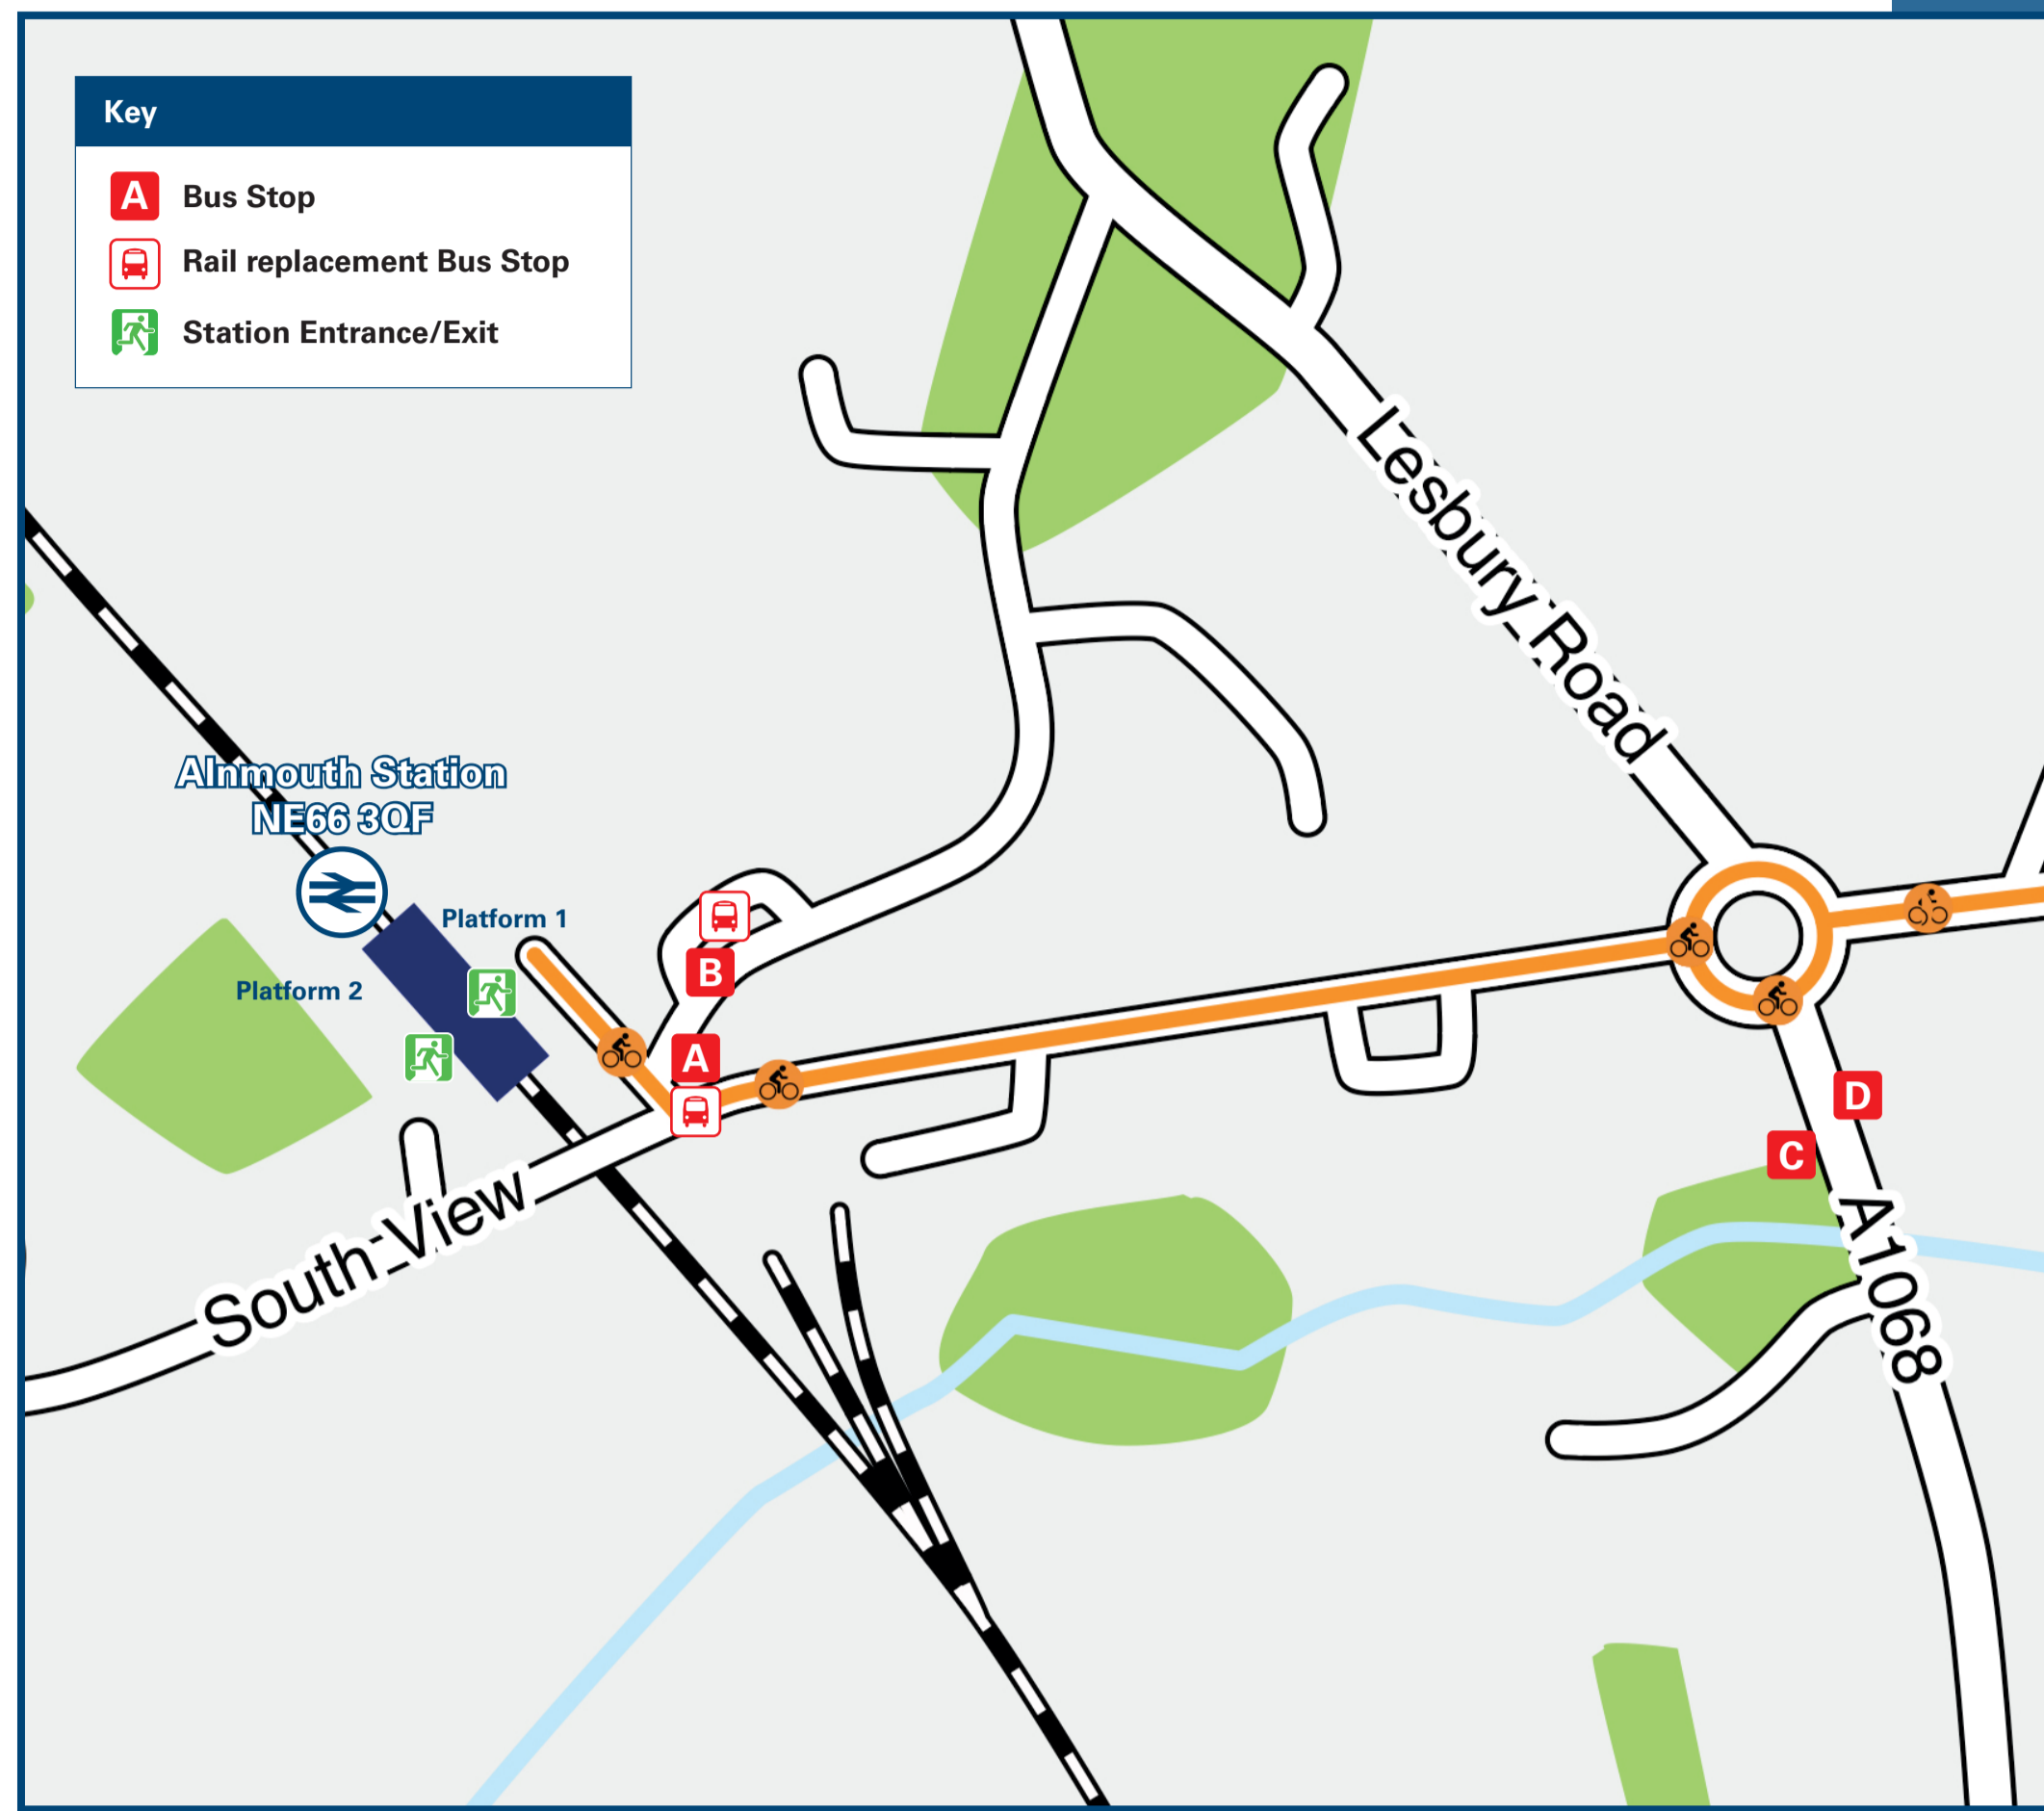

Alnmouth Station

Onward Travel Information

Buses

Rail replacement buses will depart from bus stops **A** and **B** on Curly Lane.