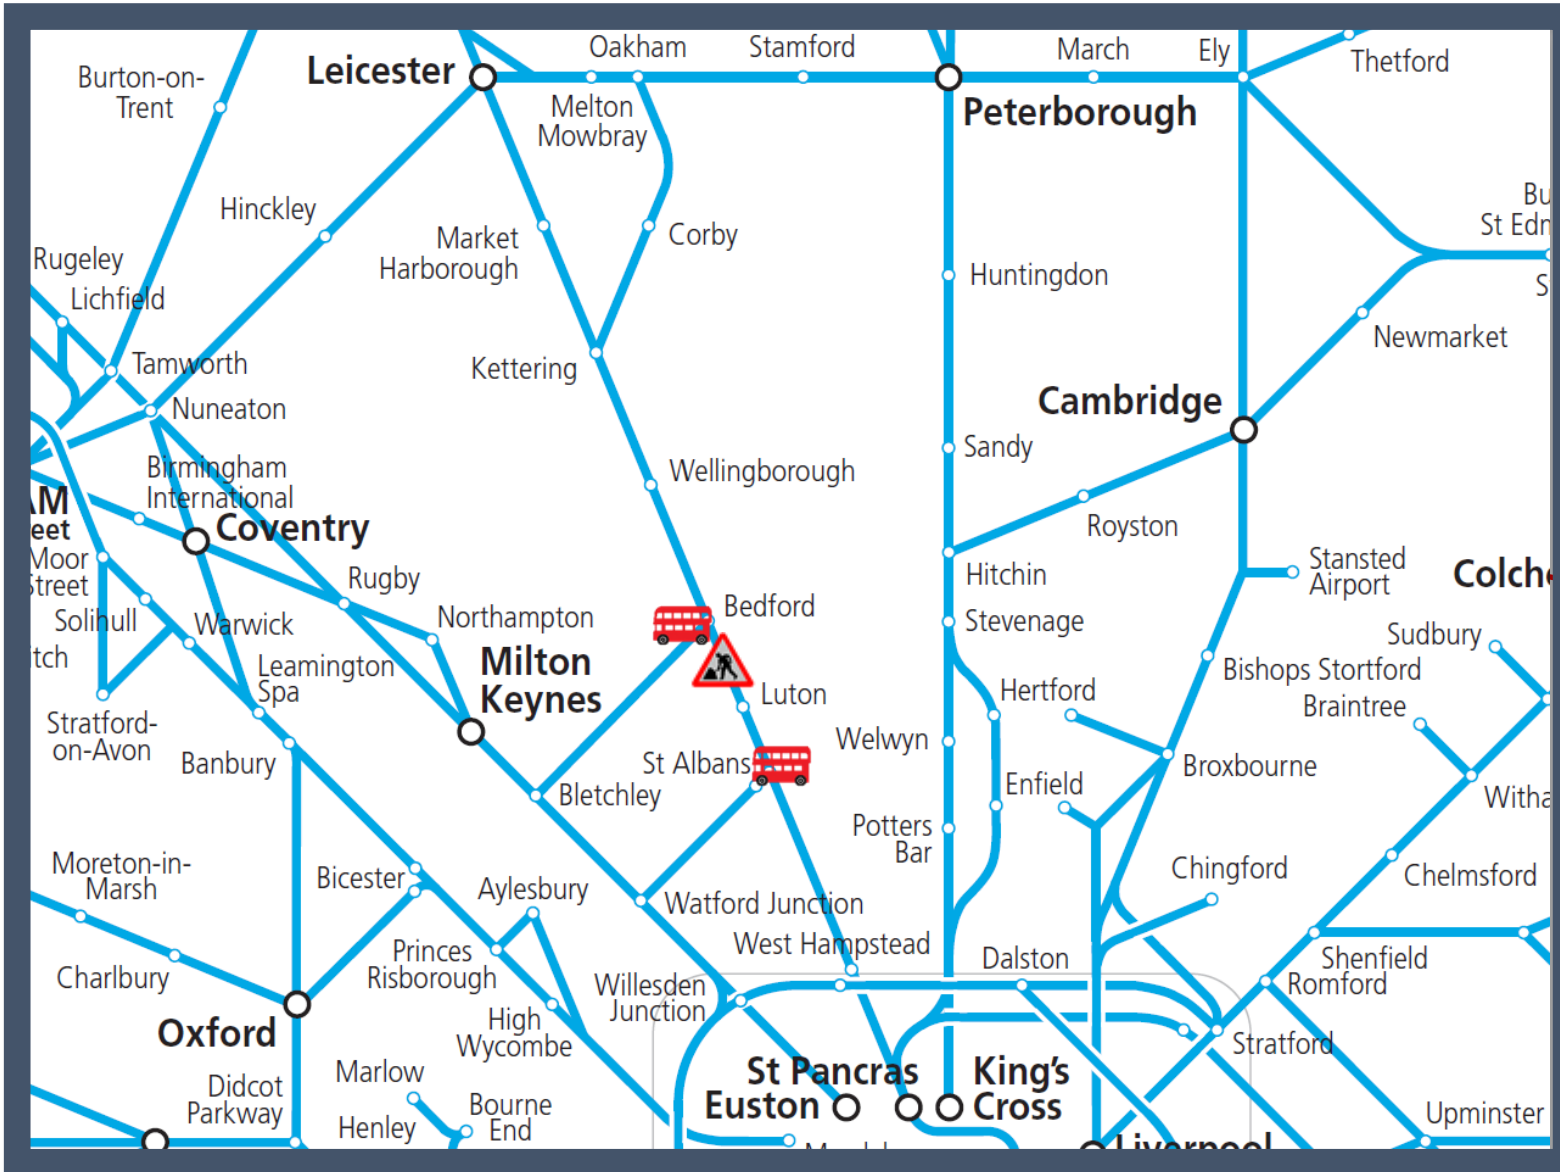

Buses replace trains between Bedford and Luton

TOCs affected: East Midlands Railway, Thameslink

Key:

Engineering Works

Bus Replacement Services