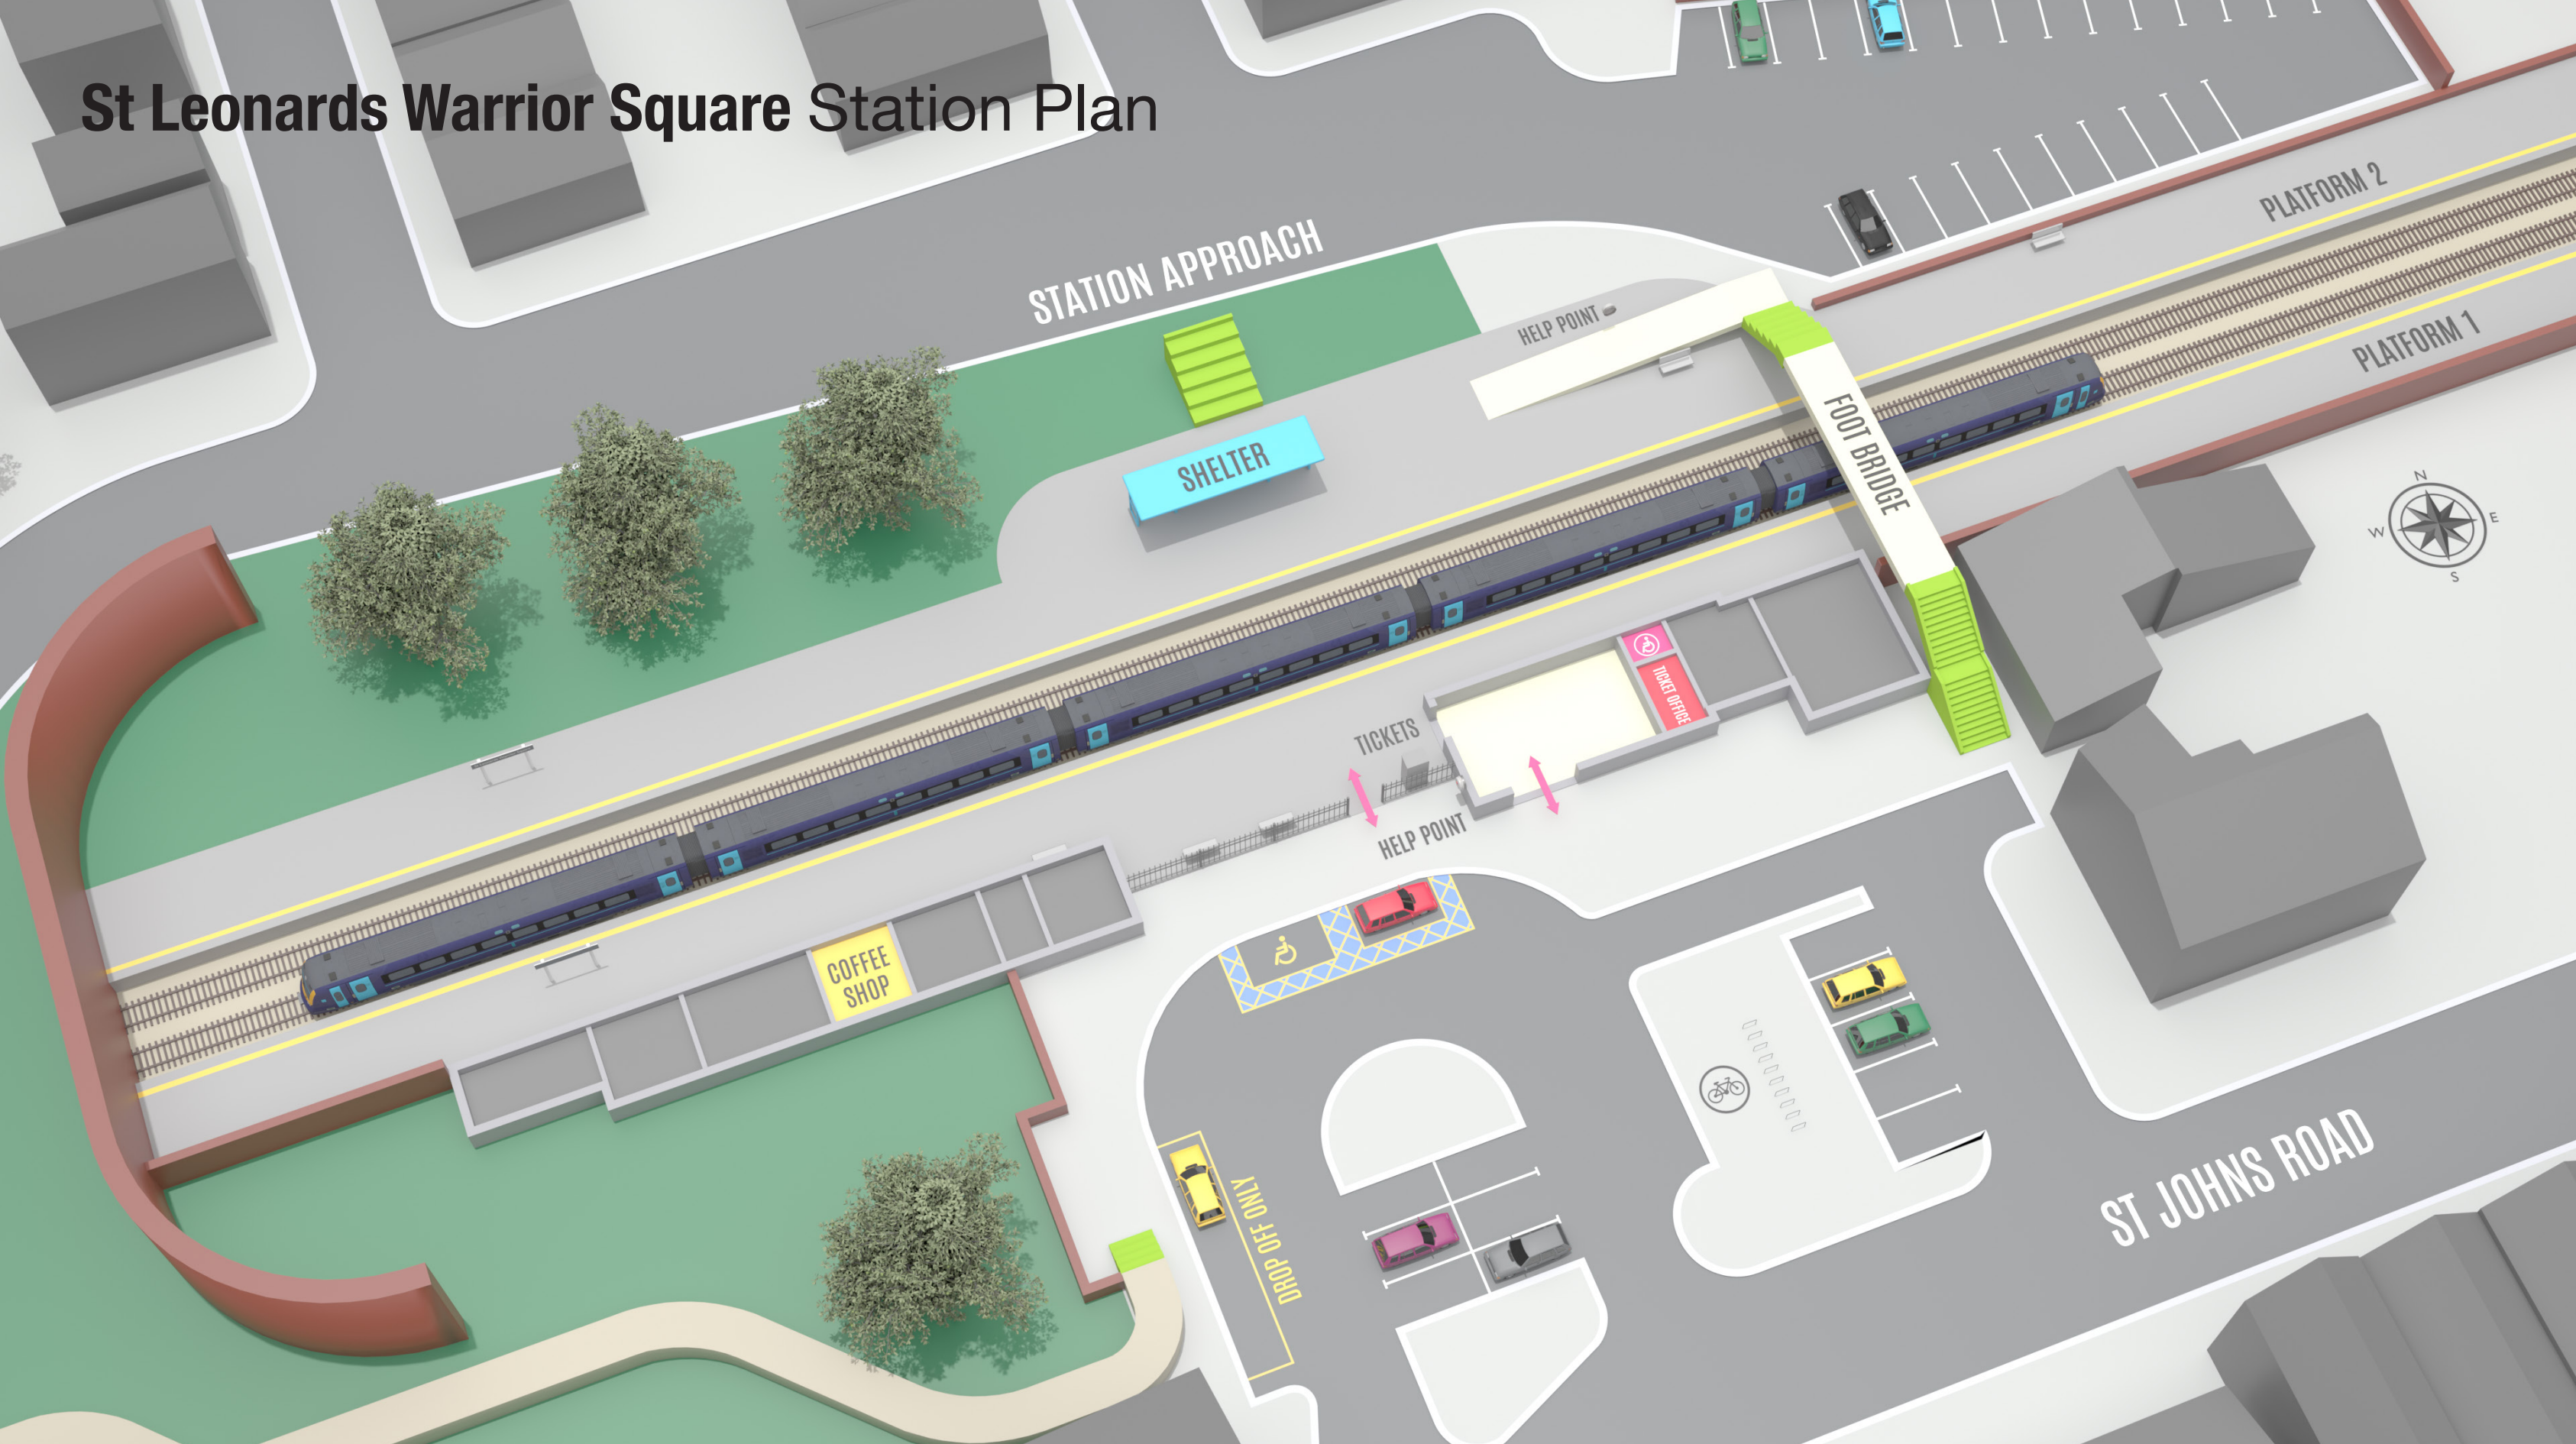

St Leonards Warrior Square Station Plan

STATION APPROACH

SHELTER

HELP POINT

FOOT BRIDGE

PLATFORM 2

PLATFORM 1

TICKETS

TICKET OFFICE

HELP POINT

COFFEE SHOP

DROP OFF ONLY

ST JOHNS ROAD