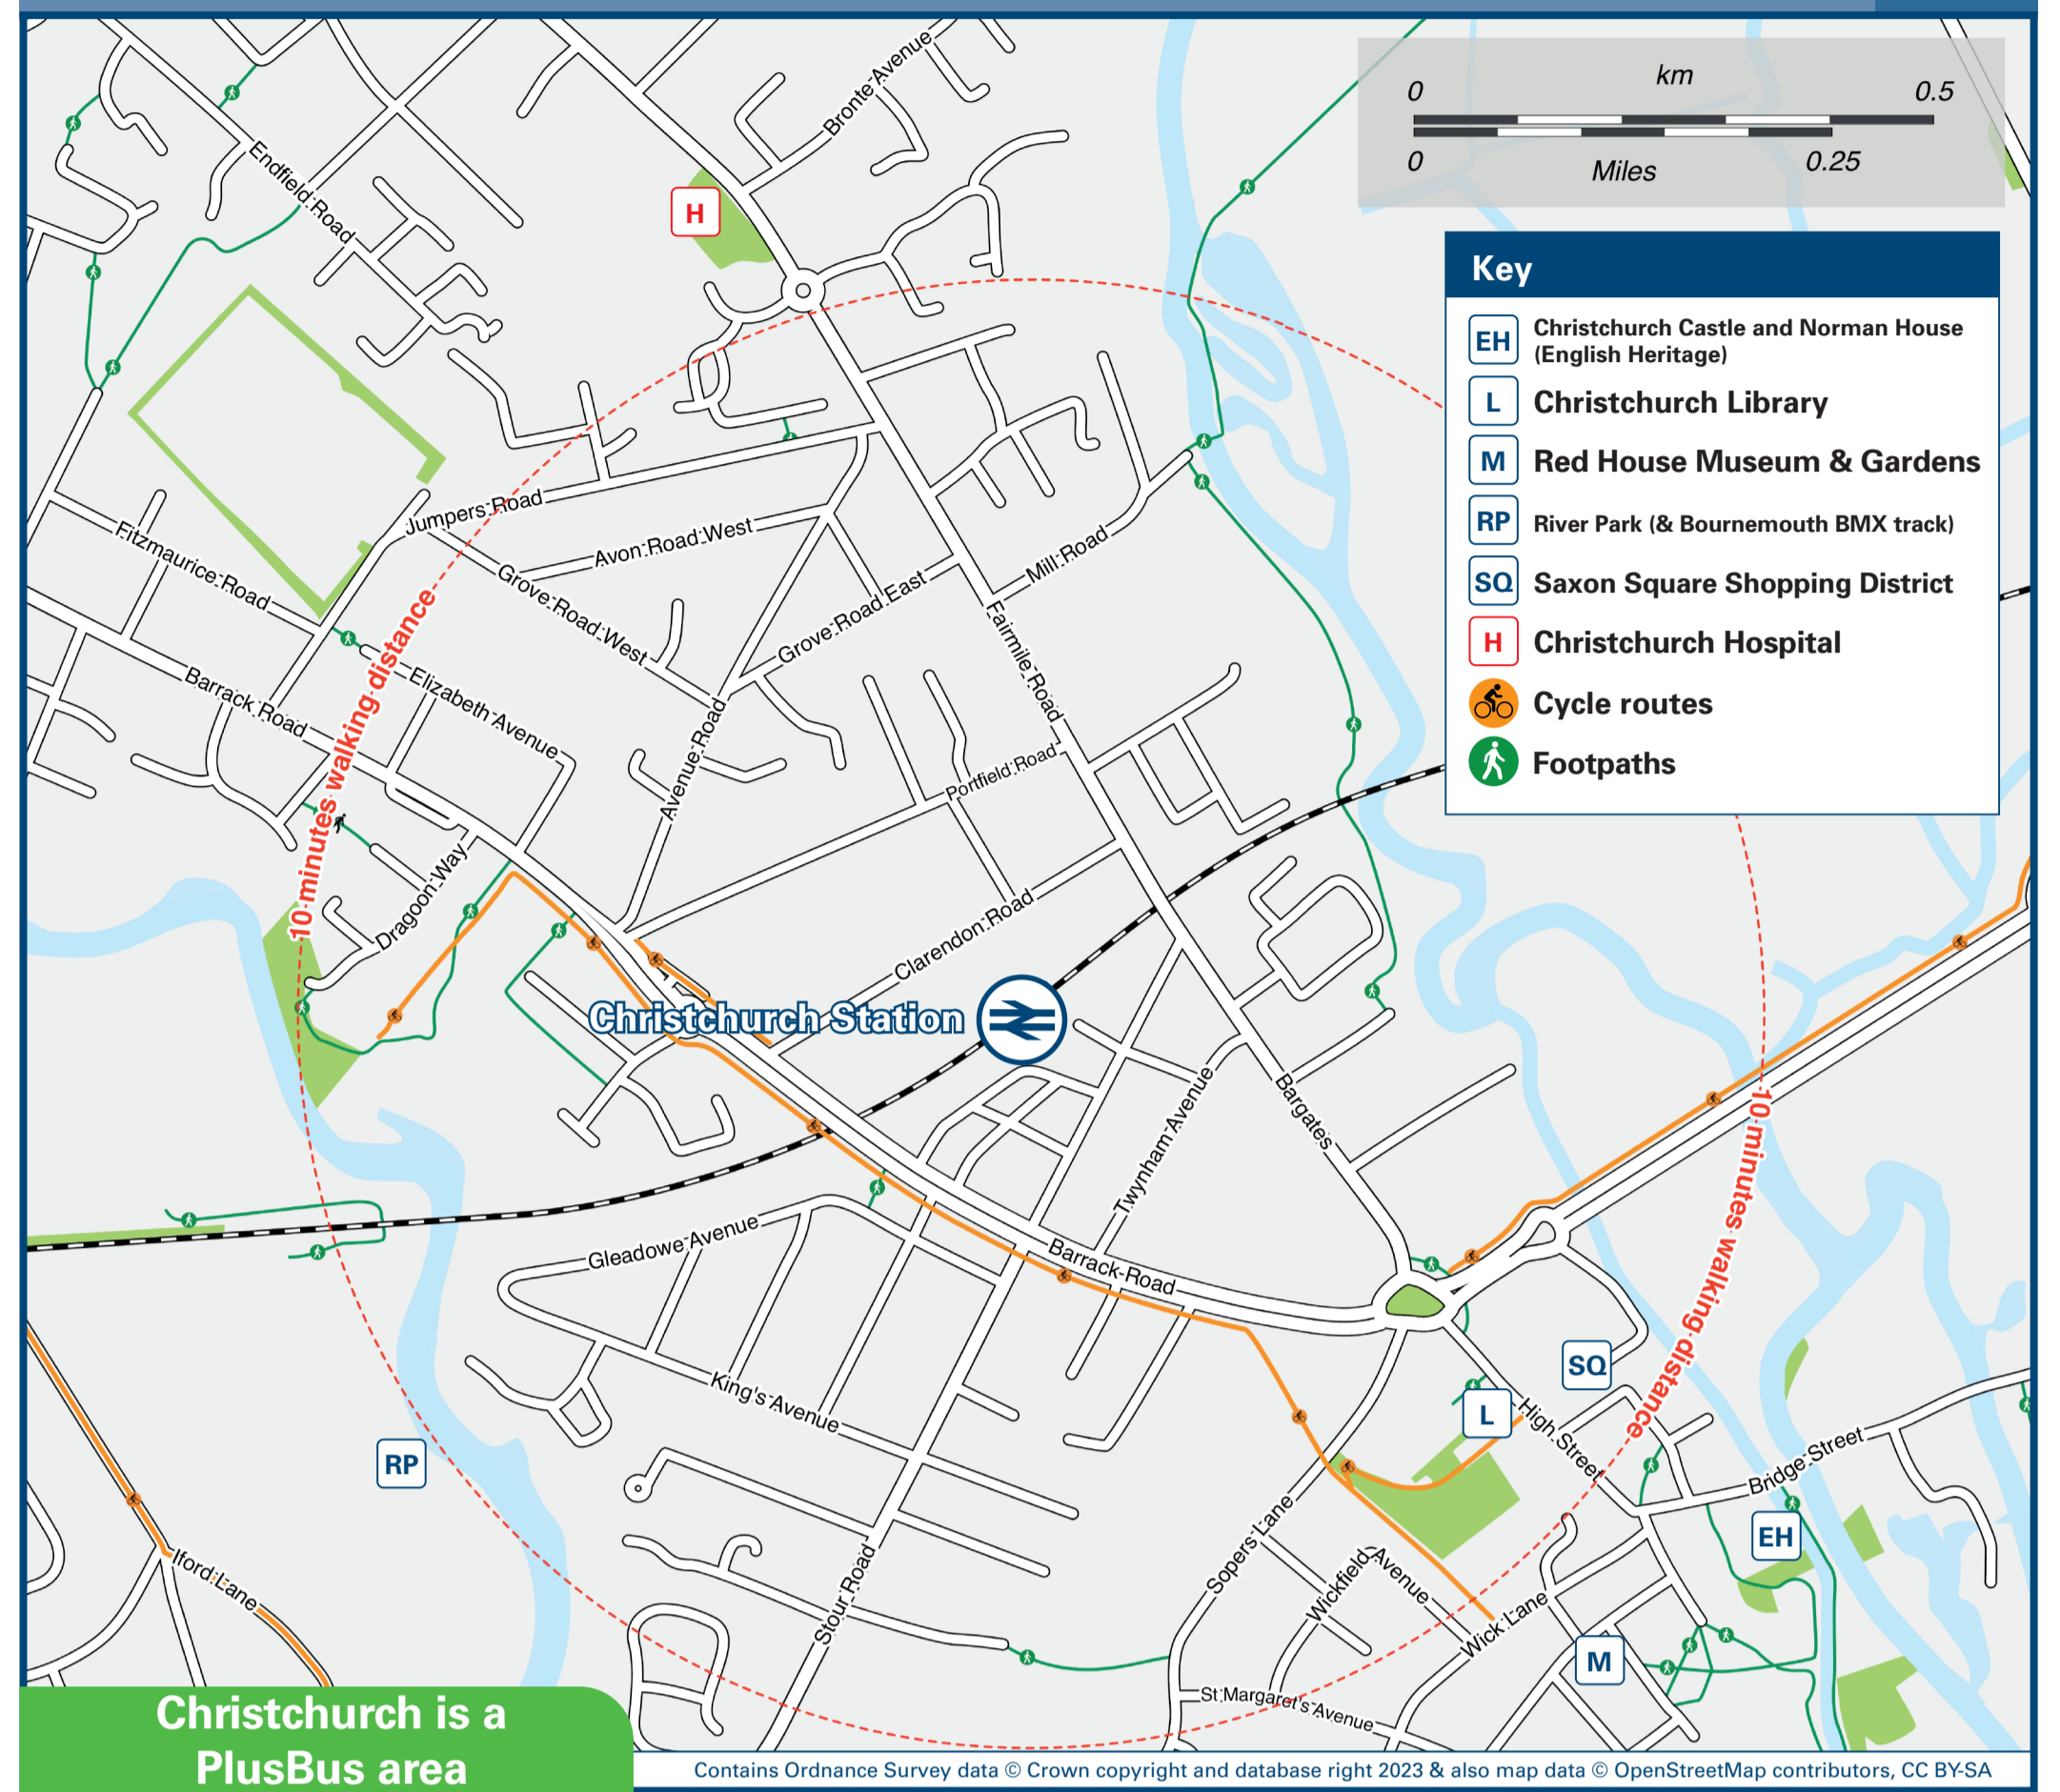

Christchurch Station

Onward Travel Information

Buses and Taxis

Rail replacement services from Station forecourt off Stour Road.

Local area map

Christchurch is a PlusBus area

PlusBus is a discount price 'bus pass' that you buy with your train ticket. It gives you unlimited bus travel around your chosen town, on participating buses. Visit www.plusbus.info

Main destinations by bus

(Data correct at December 2023)

DESTINATION	BUS ROUTES	BUS STOP
Barton-on-Sea	X1	C
● Boscombe (Bus Station)	1b, 1c	B
	1a	F
● Bournemouth	1b, 1c	B
	X1, X2	D
● Castlepoint	1a	F
	24#	D
● Christchurch Hospital	24#, X1, X2	D
	1b, 1c	A
● Christchurch (Town Centre)	24#, X1, X2	C
	1a	E
Everton	X1	C
● Fairmile	24#, X1, X2	D
● Highcliffe	X1, X2	C
Hordle	X2	C
Iford	24#, X1, X2	D
	1a	F

DESTINATION	BUS ROUTES	BUS STOP
● Jumpers Common	24#, X1, X2	D
	1a	F
● Littledown	24#, X1, X2	D
Lymington	X1, X2	C
Milford-on-Sea	X1	C
● Mudeford	1c	A
New Milton	X1, X2	C
● Old Milton	X1	C
Pennington	X1, X2	C
● Pokesdown	1b, 1c	B
	1a	F
● Purewell	1b, 1c	A
	X1, X2	C
● Royal Bournemouth Hospital	1a	E
	24#, X1, X2	D

DESTINATION	BUS ROUTES	BUS STOP
● Somerford	1c	A
	X1, X2	C
● Southbourne (Centre, Fishermans Walk, Shops)	1a	E
	1b, 1c	B
● Stanpit	1c	B
● St Catherine's Hill	24#	D
● Tuckton Bridge	1b, 1c	B
Walkford	X2	C