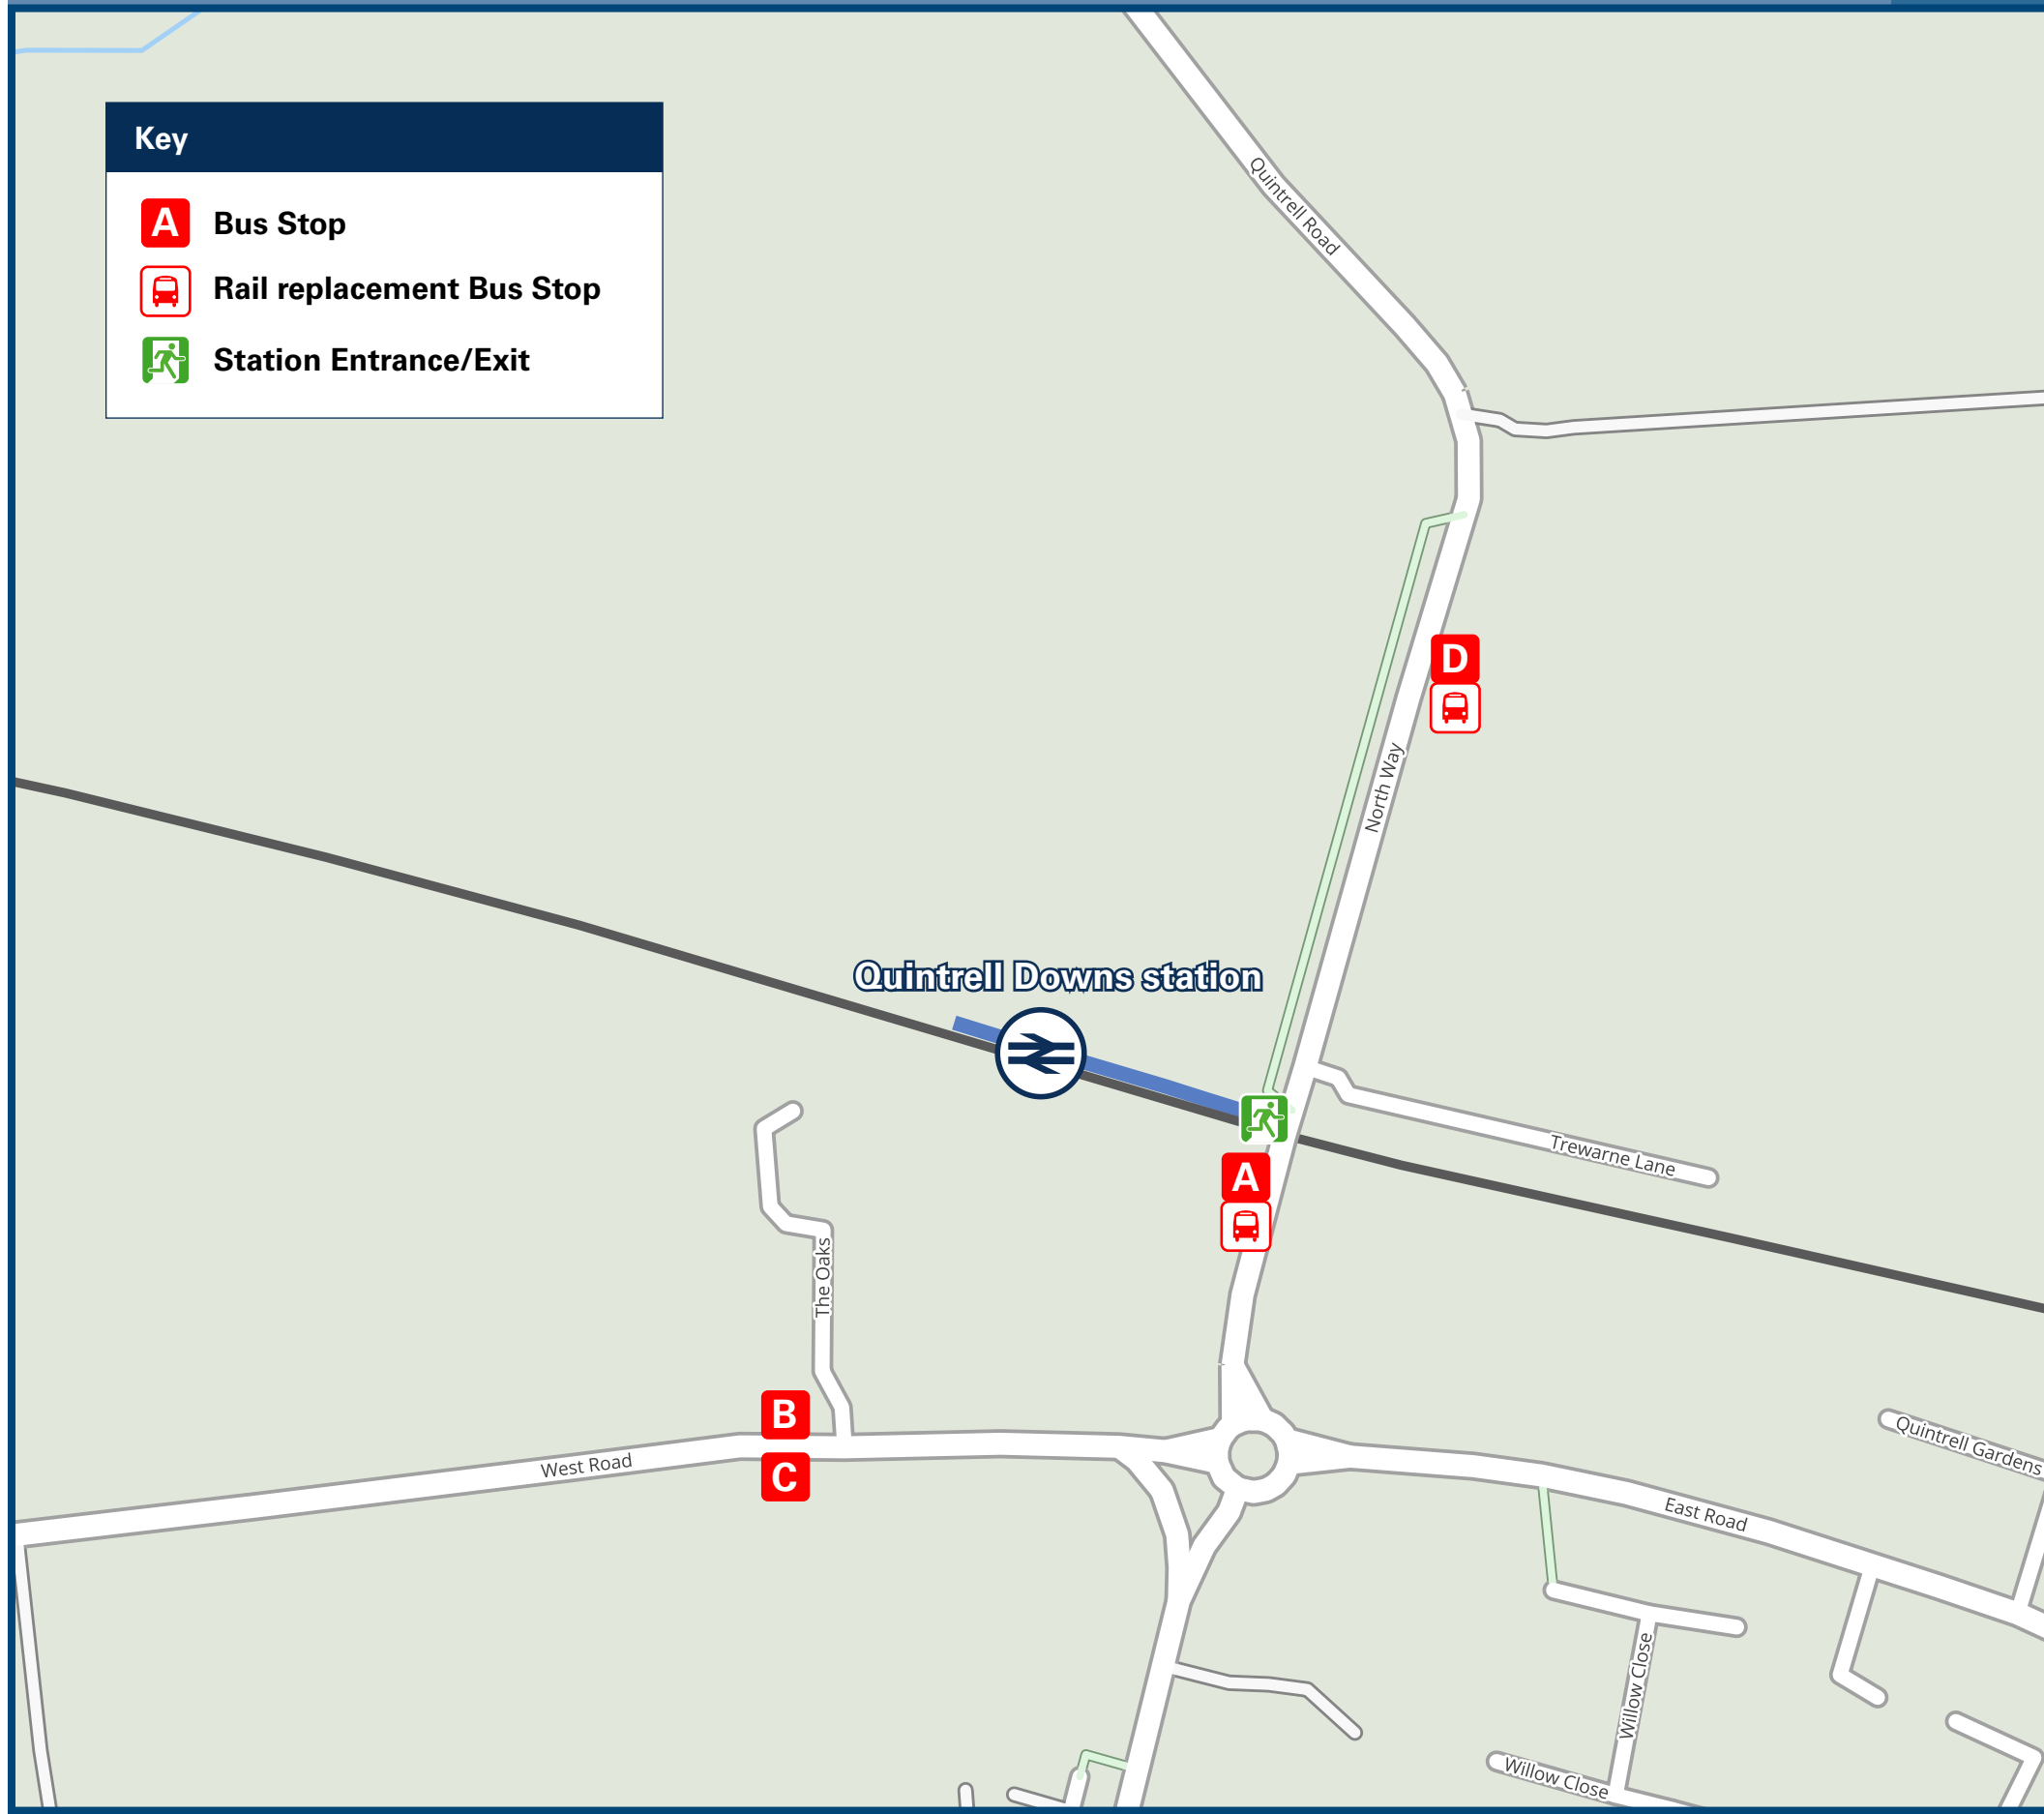

Quintrell Downs Station

Onward Travel Information

Buses

Key

- Bus Stop
- Rail replacement Bus Stop
- Station Entrance/Exit

Rail replacement buses/coaches will depart from the bus stops either side of the level crossing.