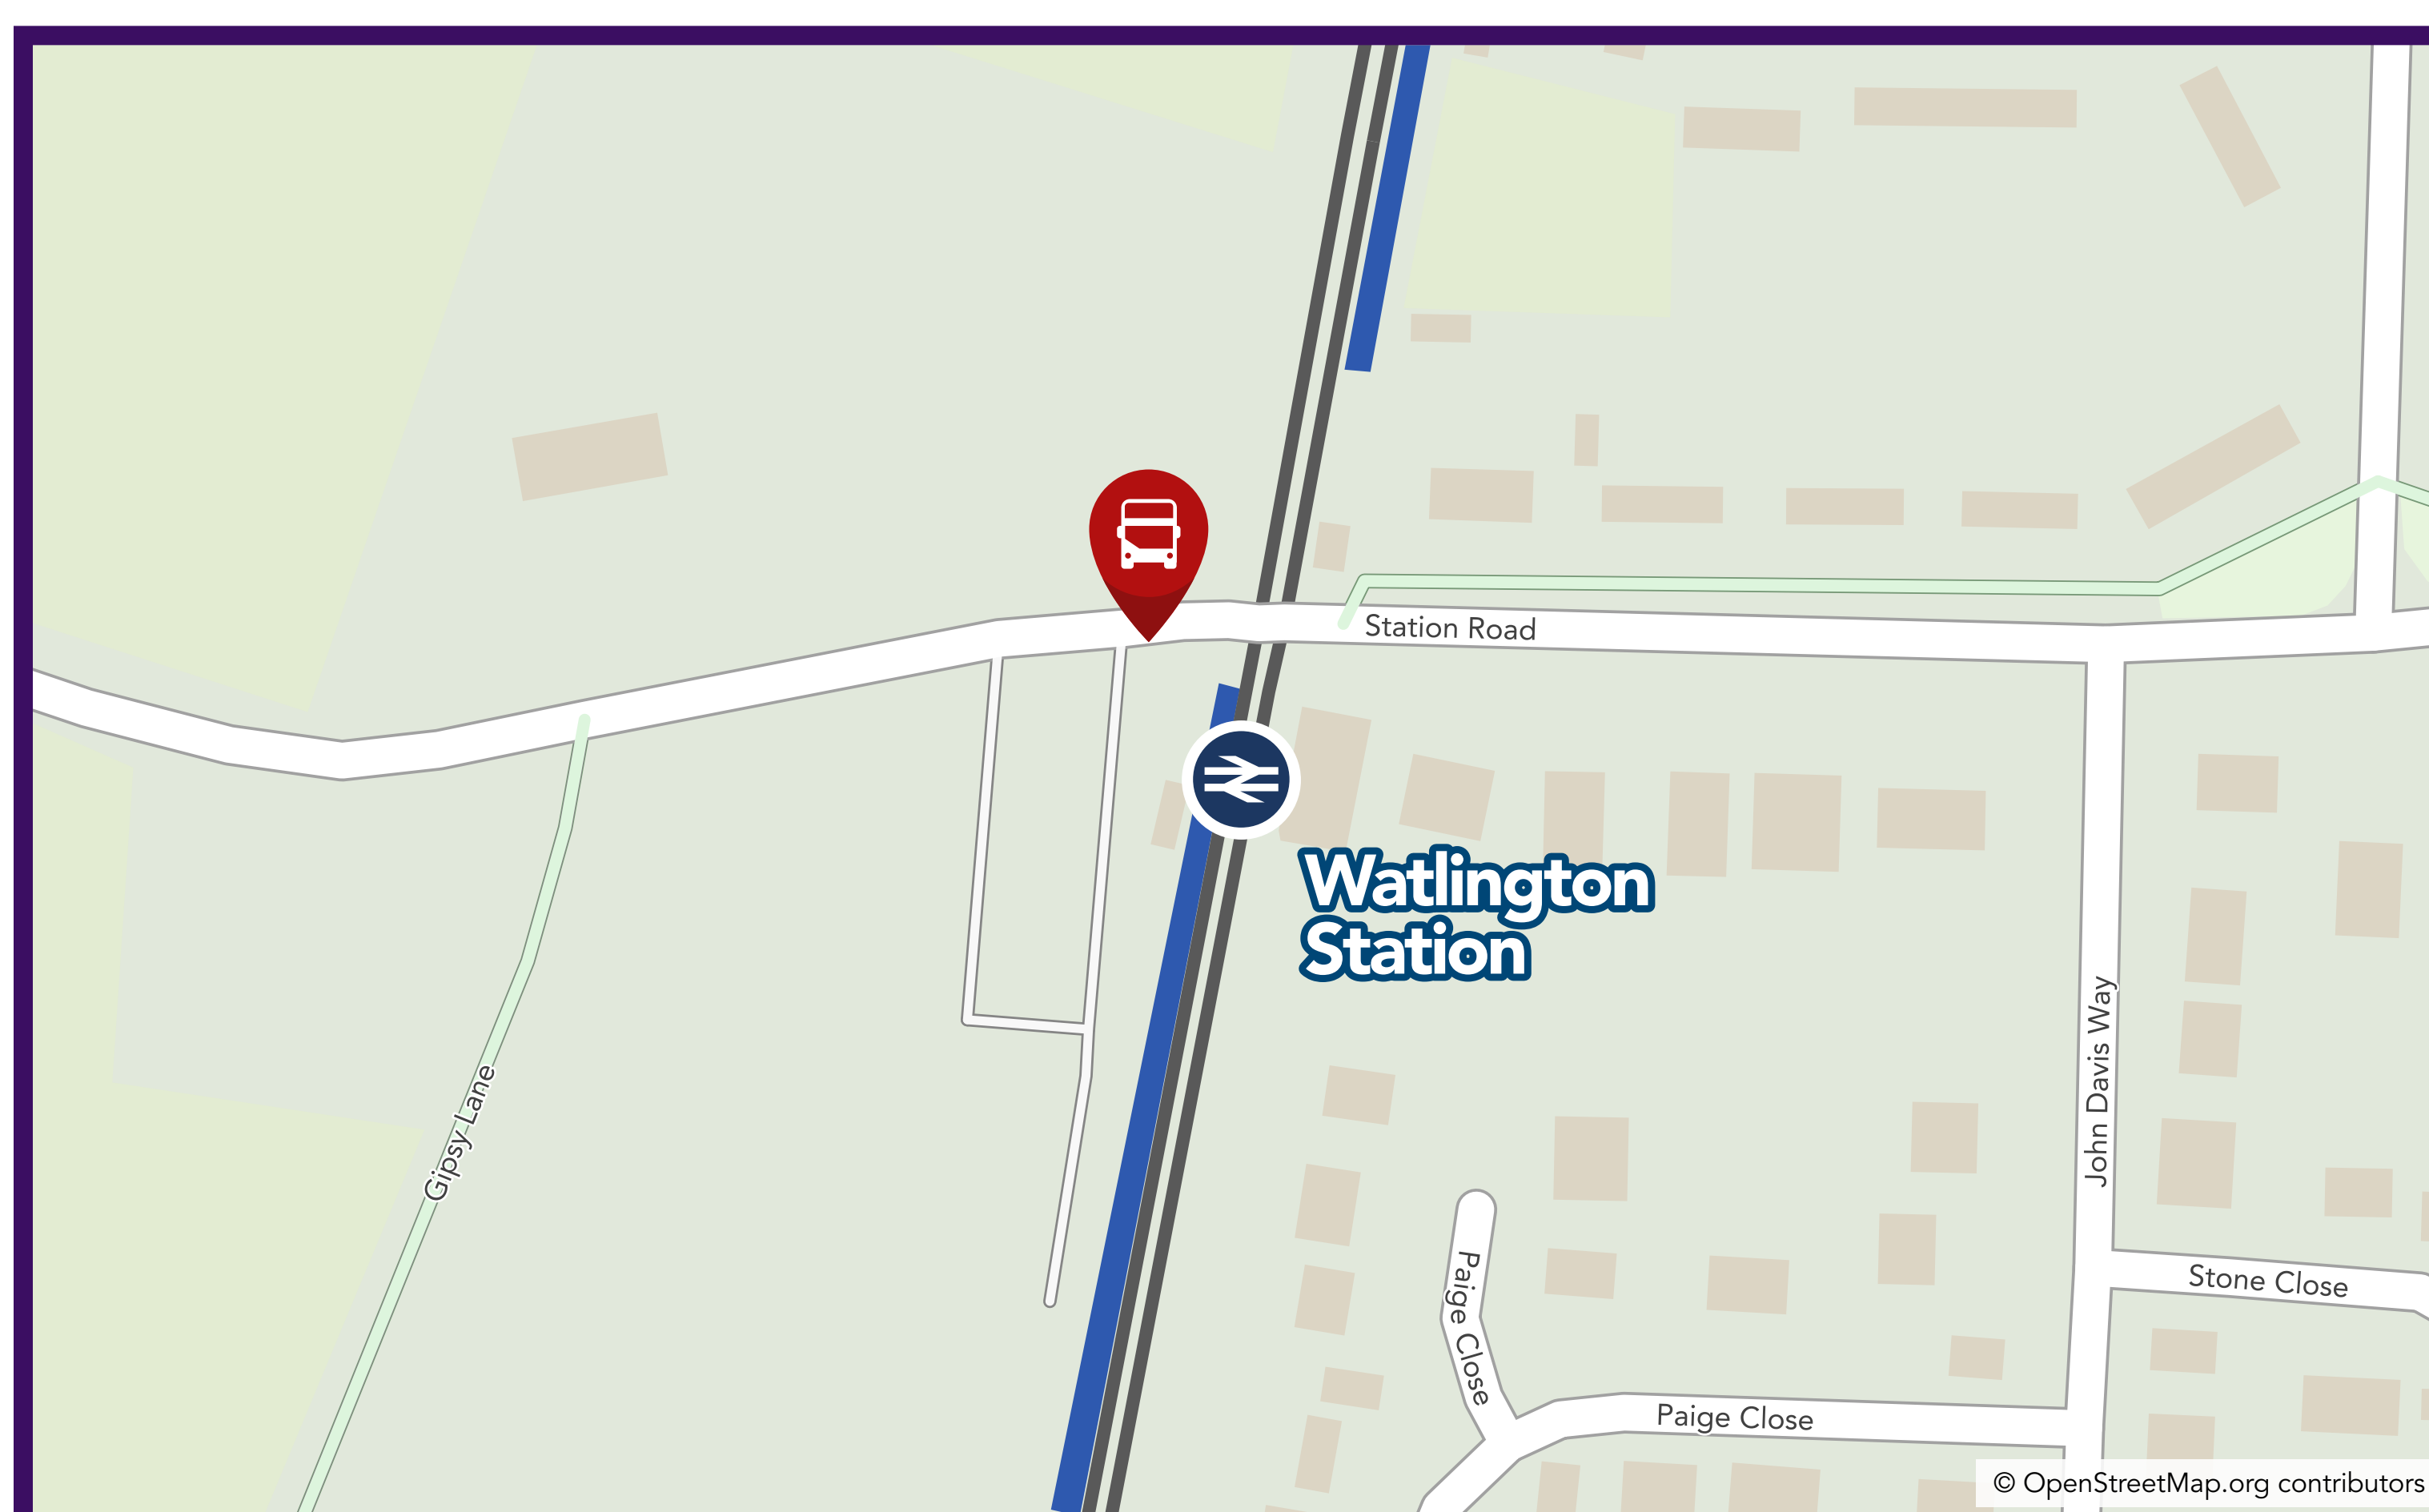

Where do I catch my replacement bus?

Watlington

When trains are unable to run due to improvement works or disruption, dedicated replacement buses will stop at the locations shown below.

Rail replacement buses will display a prominent sign in the front window.

For journeys on regular scheduled buses, information on bus stops can be found on the separate "Onward Travel" poster or by scanning the QR code below to access the information page for this station.

All rail replacement buses:

Station Road

↑ 2 mins walk from the station

what3words

///bronzed.processor.segmented

For the latest information and to plan your journey:

- visit nationalrail.co.uk
- call National Rail Enquiries on **03457 48 49 50**
- speak to a member of staff or press the information button on the Help Point

Assisted travel

When we provide rail replacement buses or coaches, we use accessible vehicles. If this is not possible, we will provide an alternative accessible option.

If you would like to speak to the assisted travel team about your requirements, please contact them on:

- greatnorthernrail.com/assistedtravel
- **0800 058 2844**
- **0800 138 1018 (Textphone)**

Travelling with a full size bike

For safety reasons, we can't take non-folding bikes on rail replacement buses.

Buying a ticket

Please buy your rail ticket before you travel. Tickets cannot be bought onboard buses and you may be denied boarding if you attempt to board a bus without a ticket (unless ticket issuing facilities are not available).

Smartcard users

When boarding a rail replacement bus, please touch in and out at the station as usual.

Use What3words to navigate to your stop

Navigate to the stop using your phone using What3words. Visit what3words.com or download the What3words app and enter the reference words next to your stop on the map above to get precise directions.

Find out more info about this station at

greatnorthernrail.com →

Great Northern