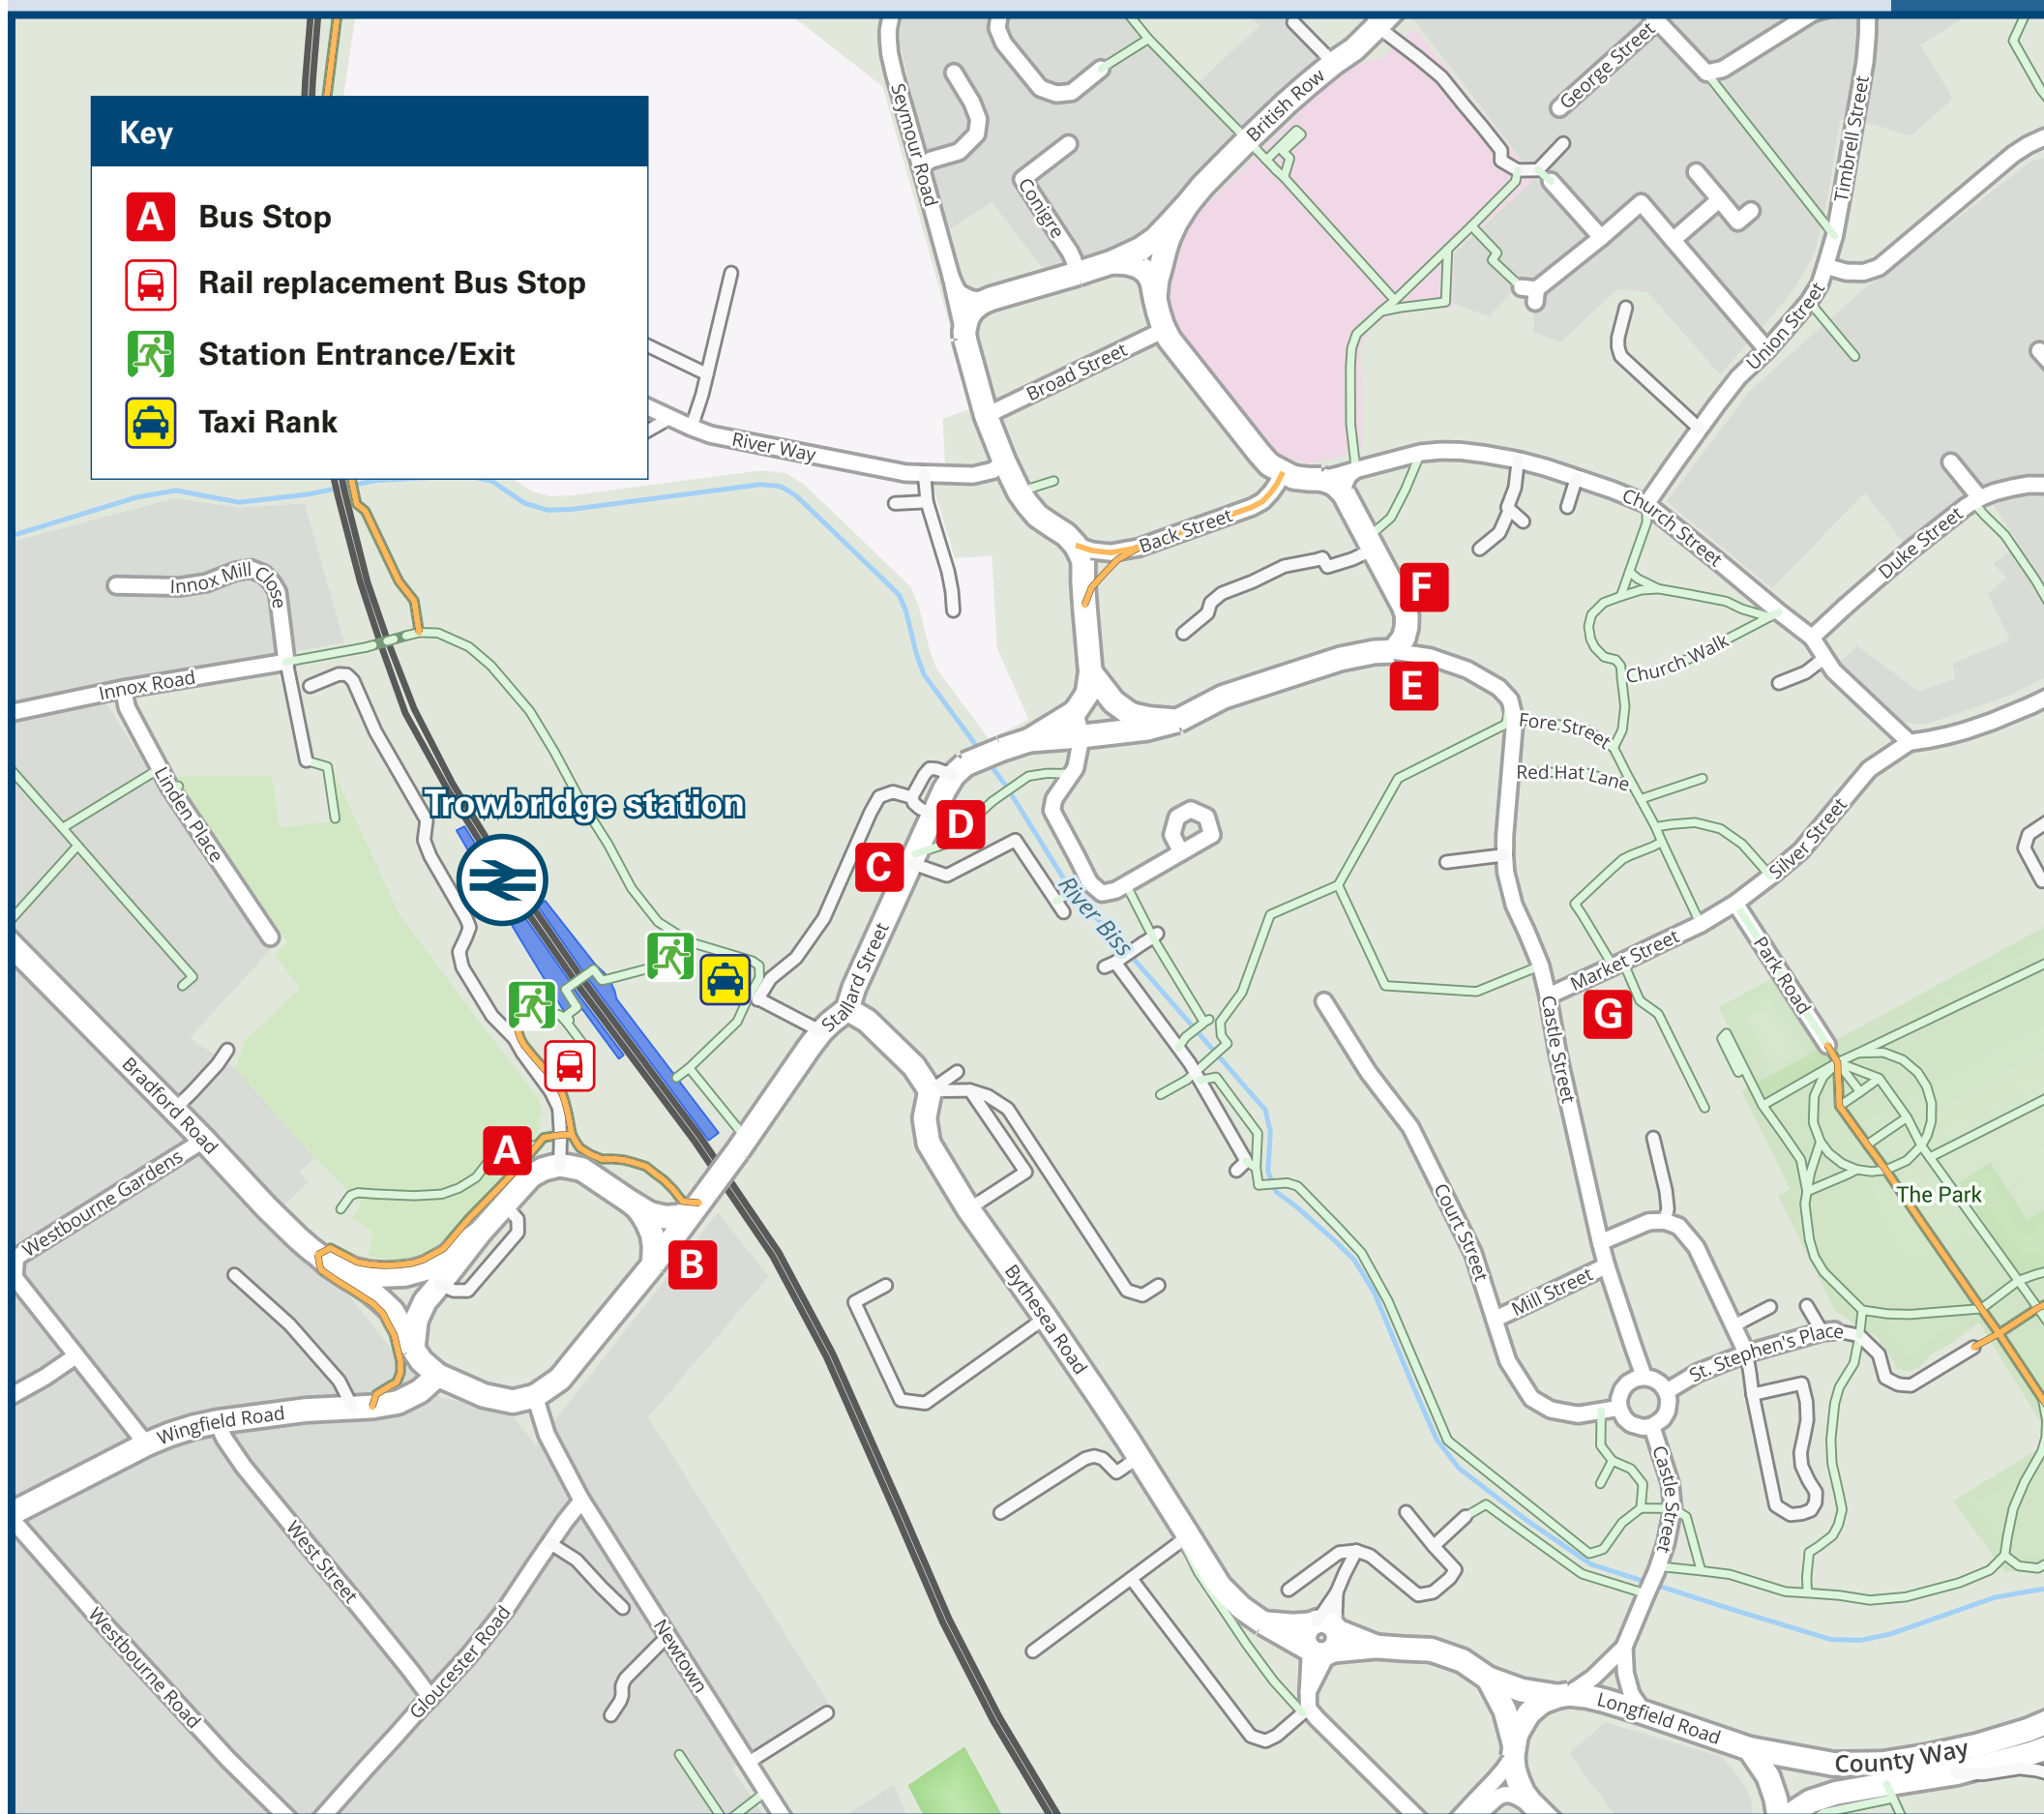

Trowbridge Station

Onward Travel Information

Buses and Taxis

Rail replacement buses and coaches depart from the station car park adjacent to Booking Office, Platform 1 side.