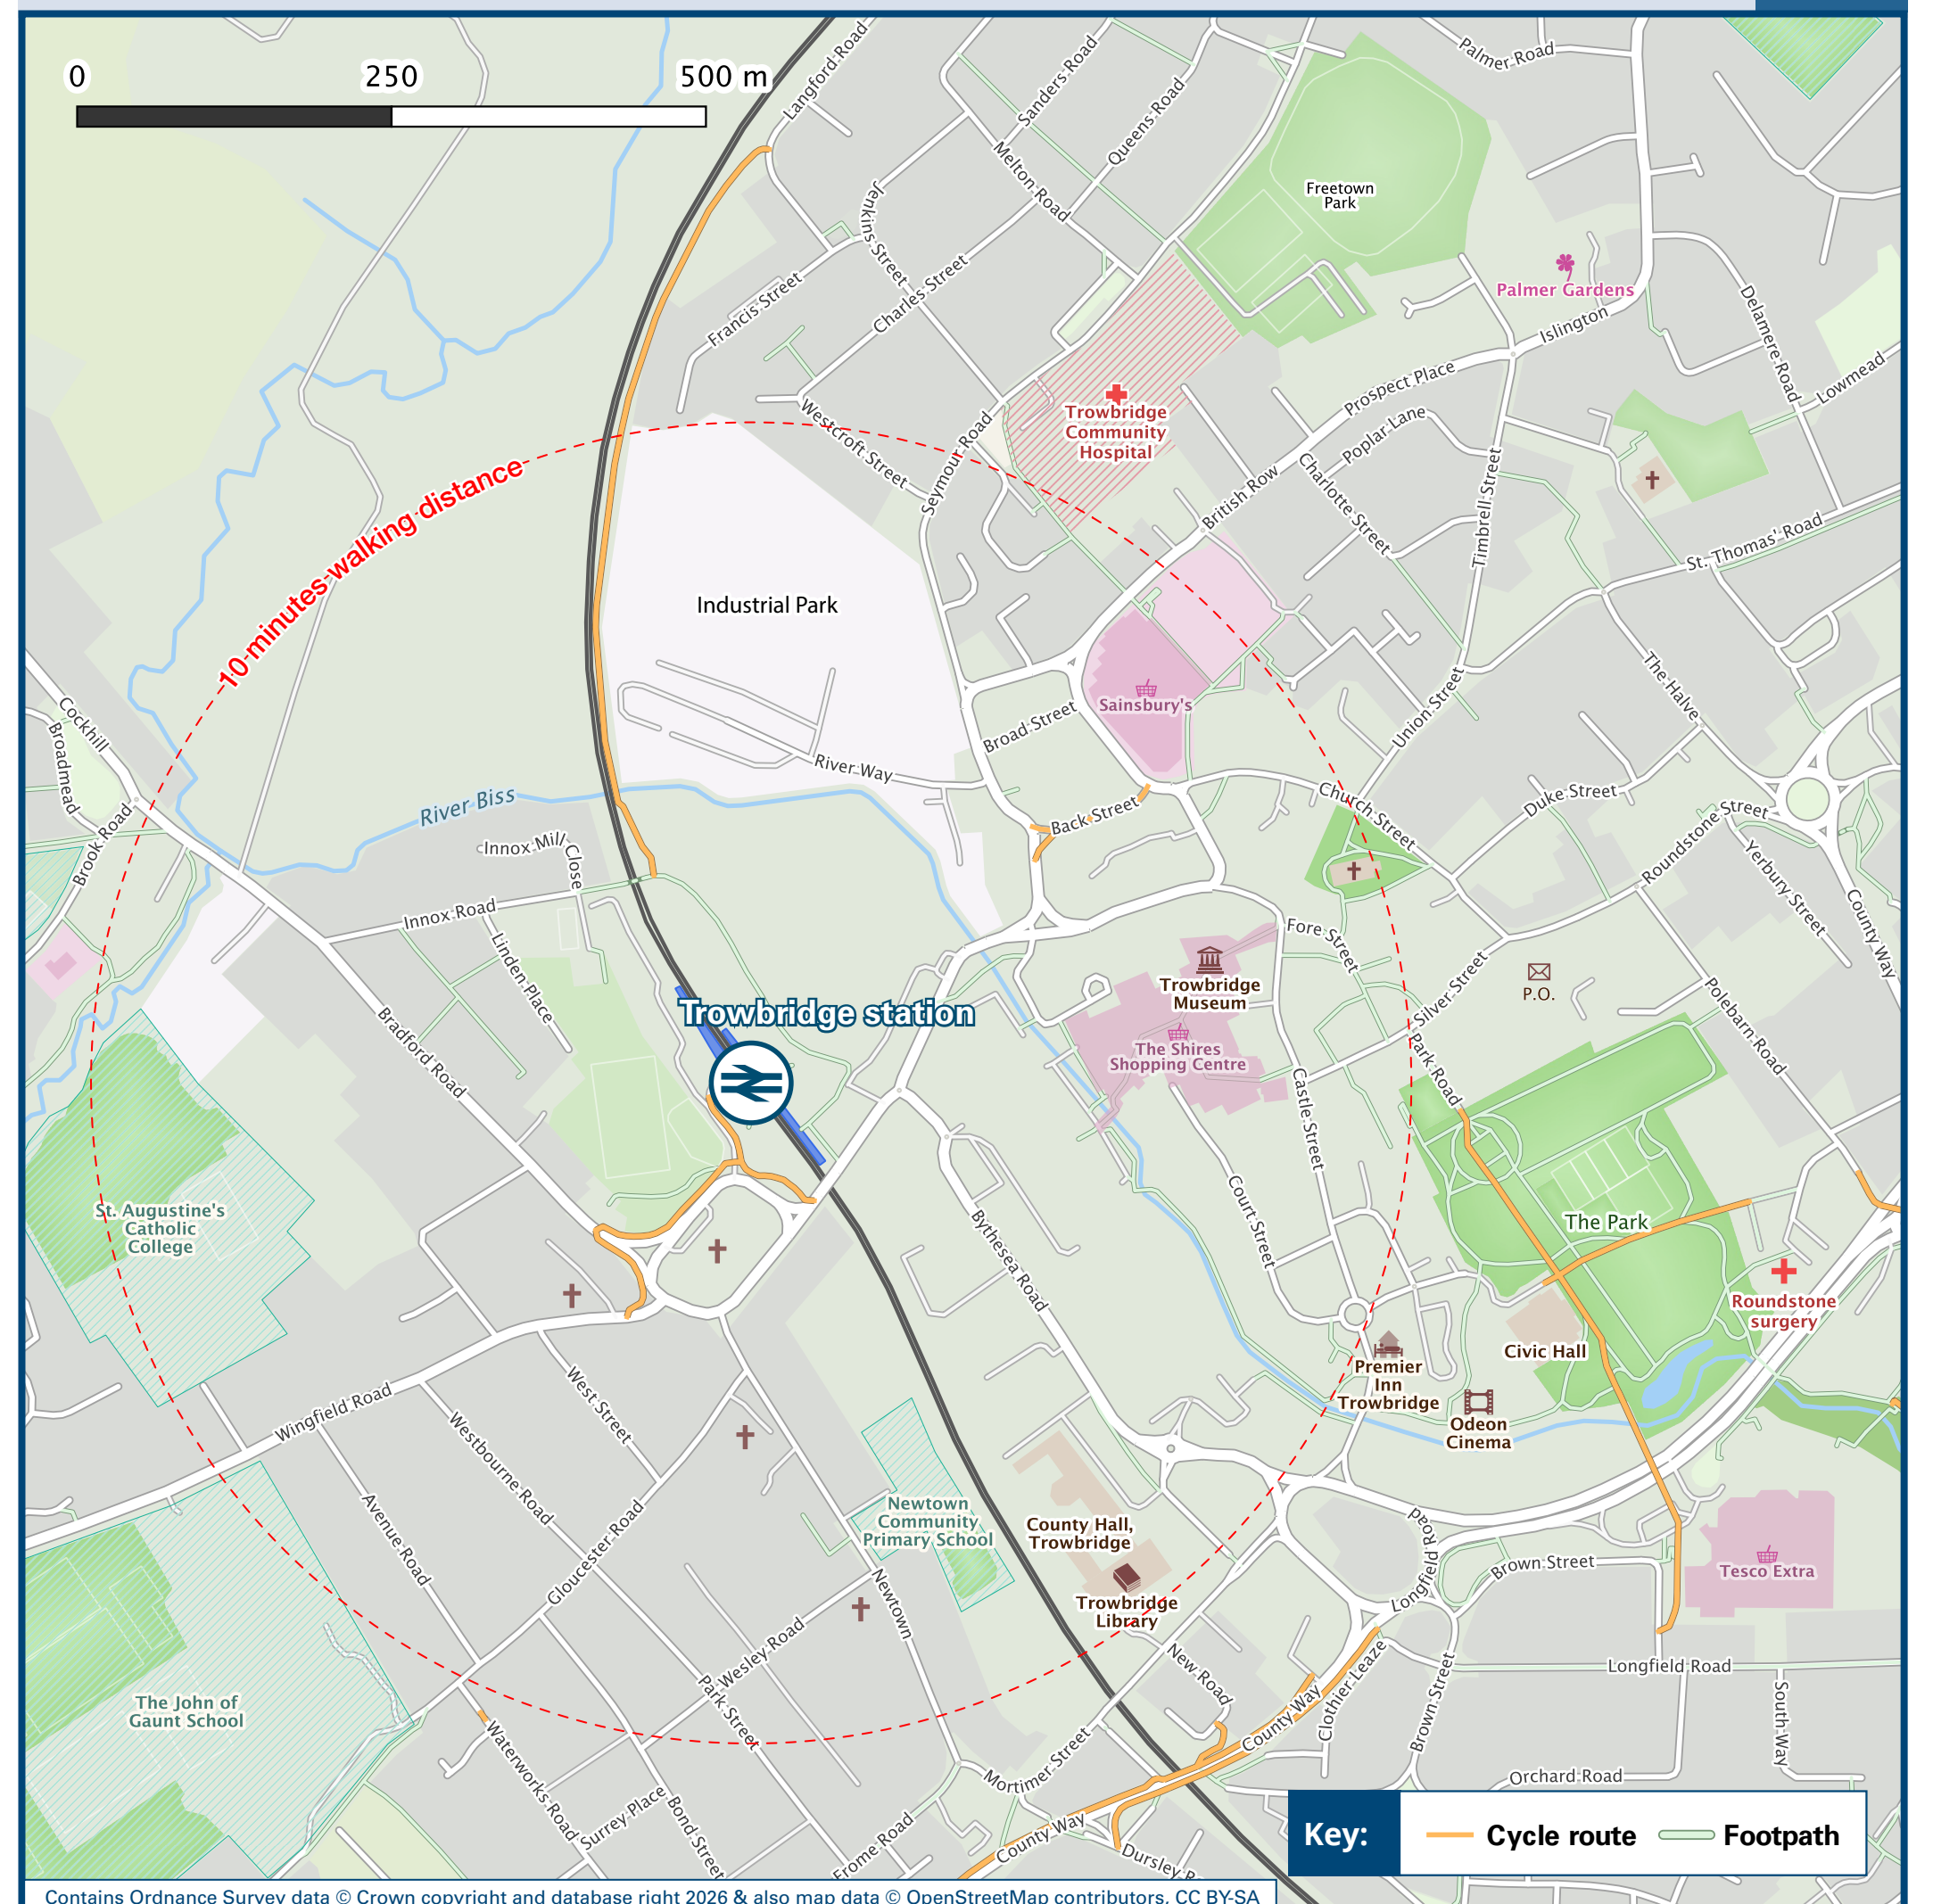

# Trowbridge Station

# Onward Travel Information

## Local area map

# Bus route 65A operates a limited daytime service, on Saturdays only.

~ Bus routes 69, 76 and 87 operate limited daytime services, on Mondays to Saturdays only.