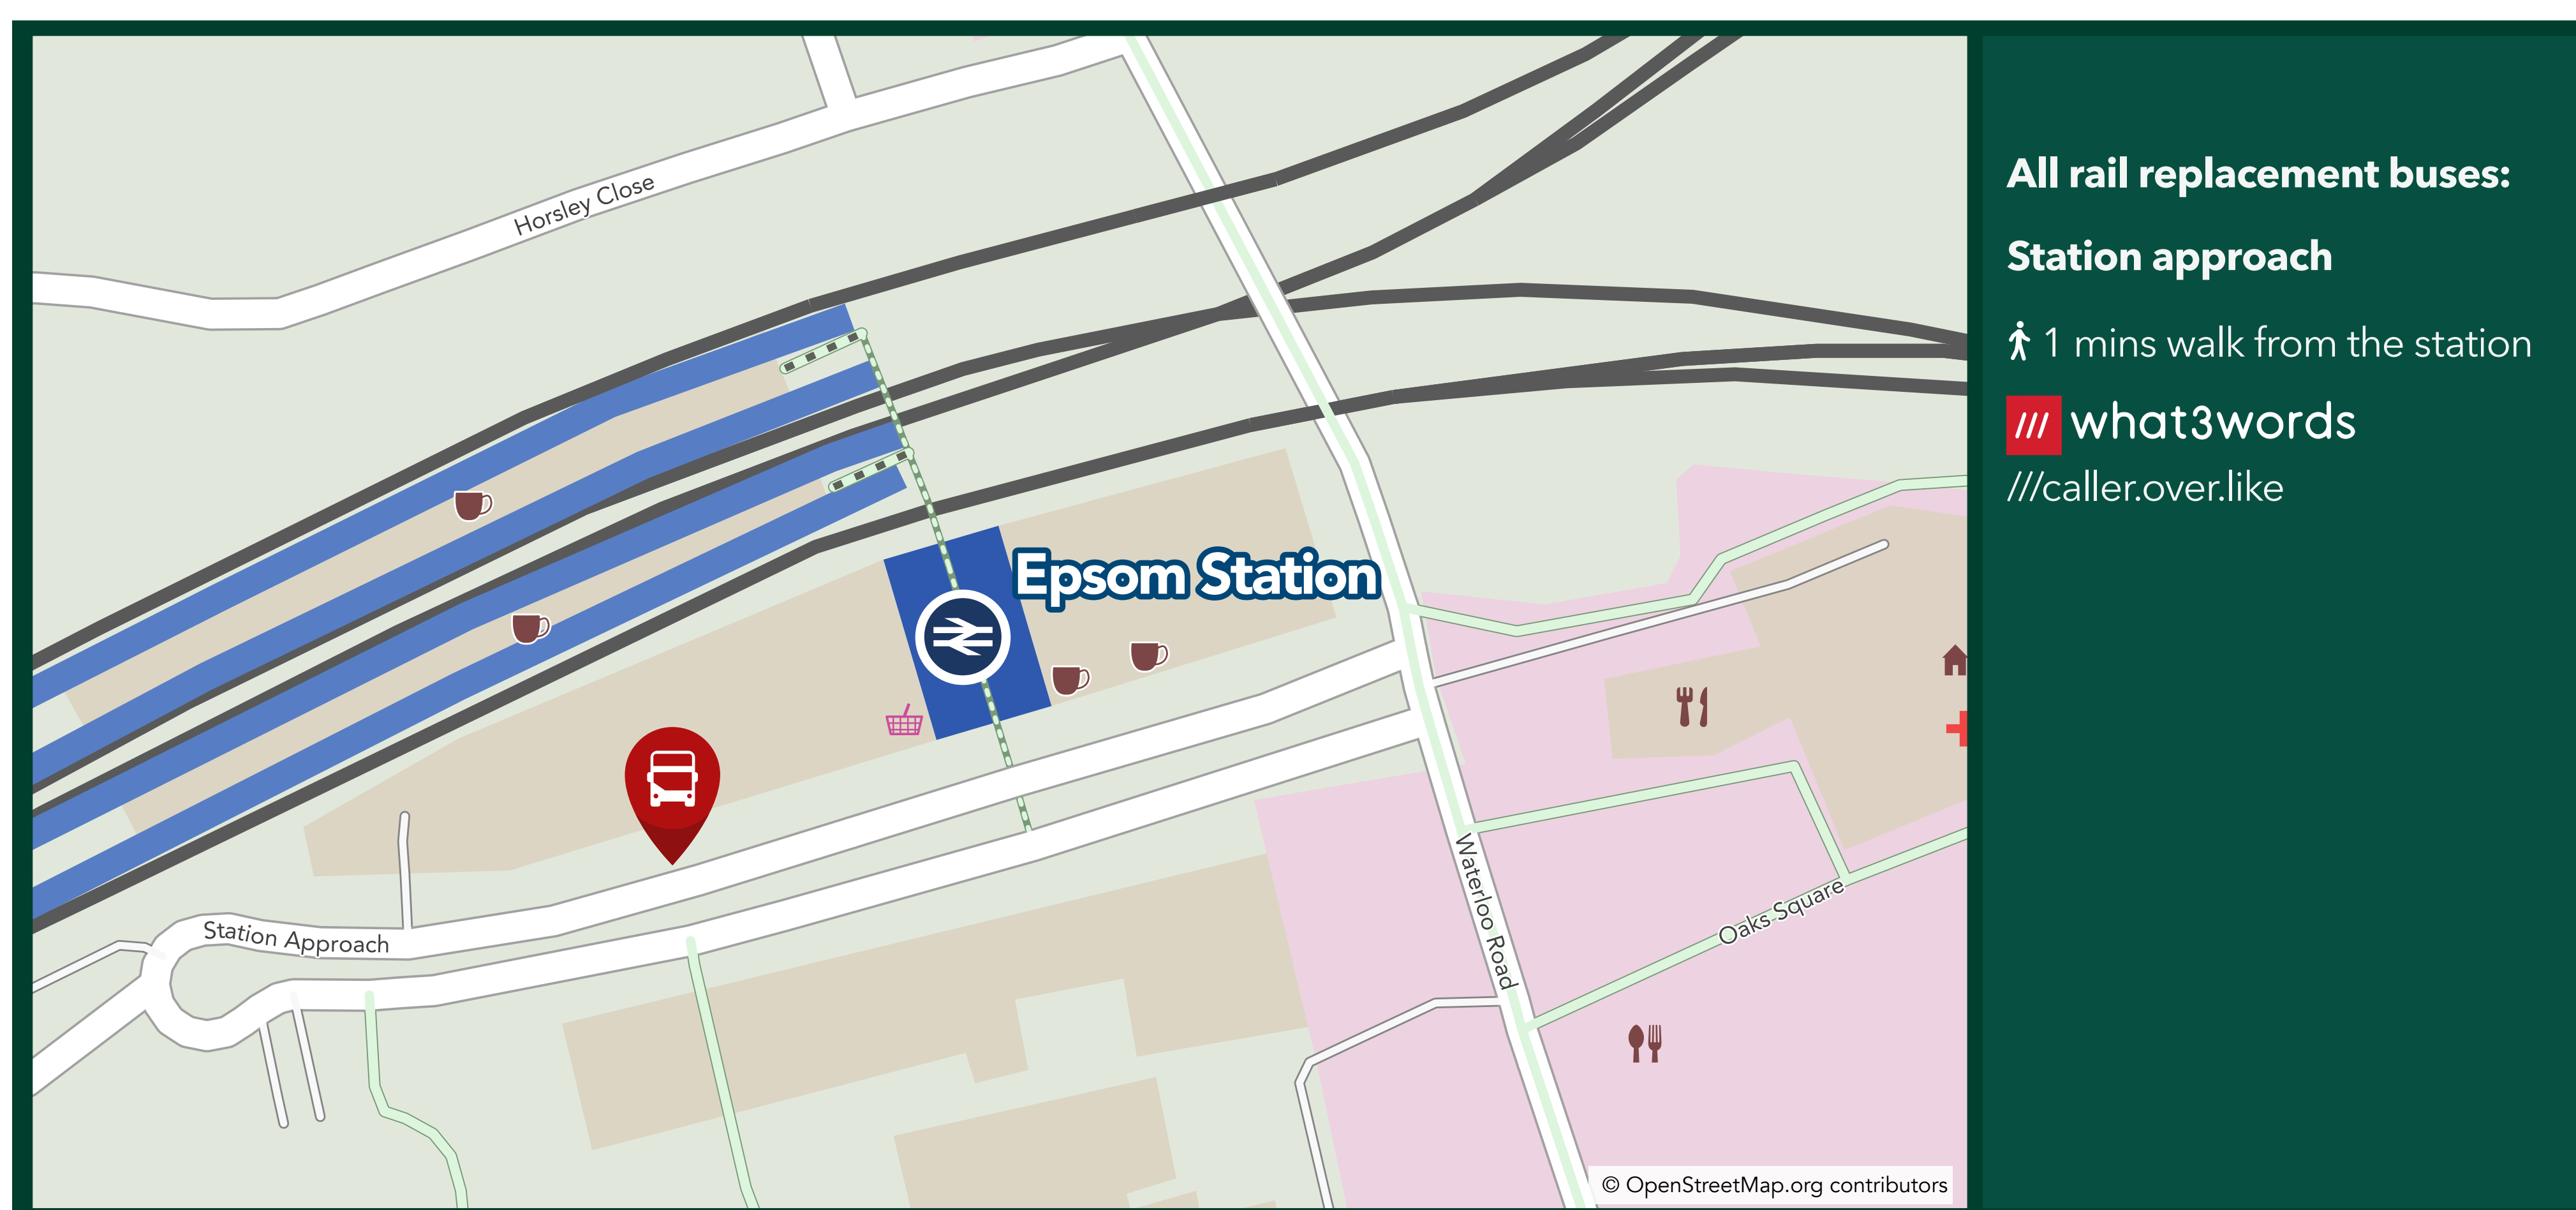

# Rail Replacement Bus Services

For journeys on regular scheduled buses, information on bus stops can be found on the separate "Onward Travel" poster or by scanning the QR code below to access the information page for this station.

**All rail replacement buses:**