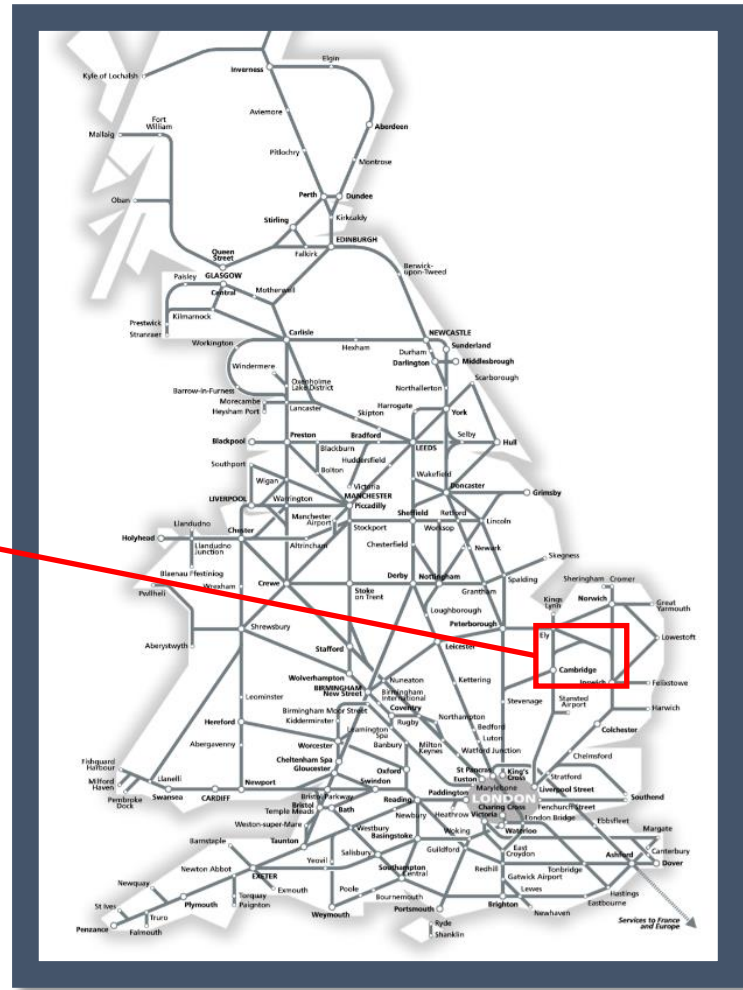

Buses replace trains between Bury St Edmunds and Cambridge North

TOC affected: Greater Anglia

Key:	
	Engineering Works
	Bus Replacement Services