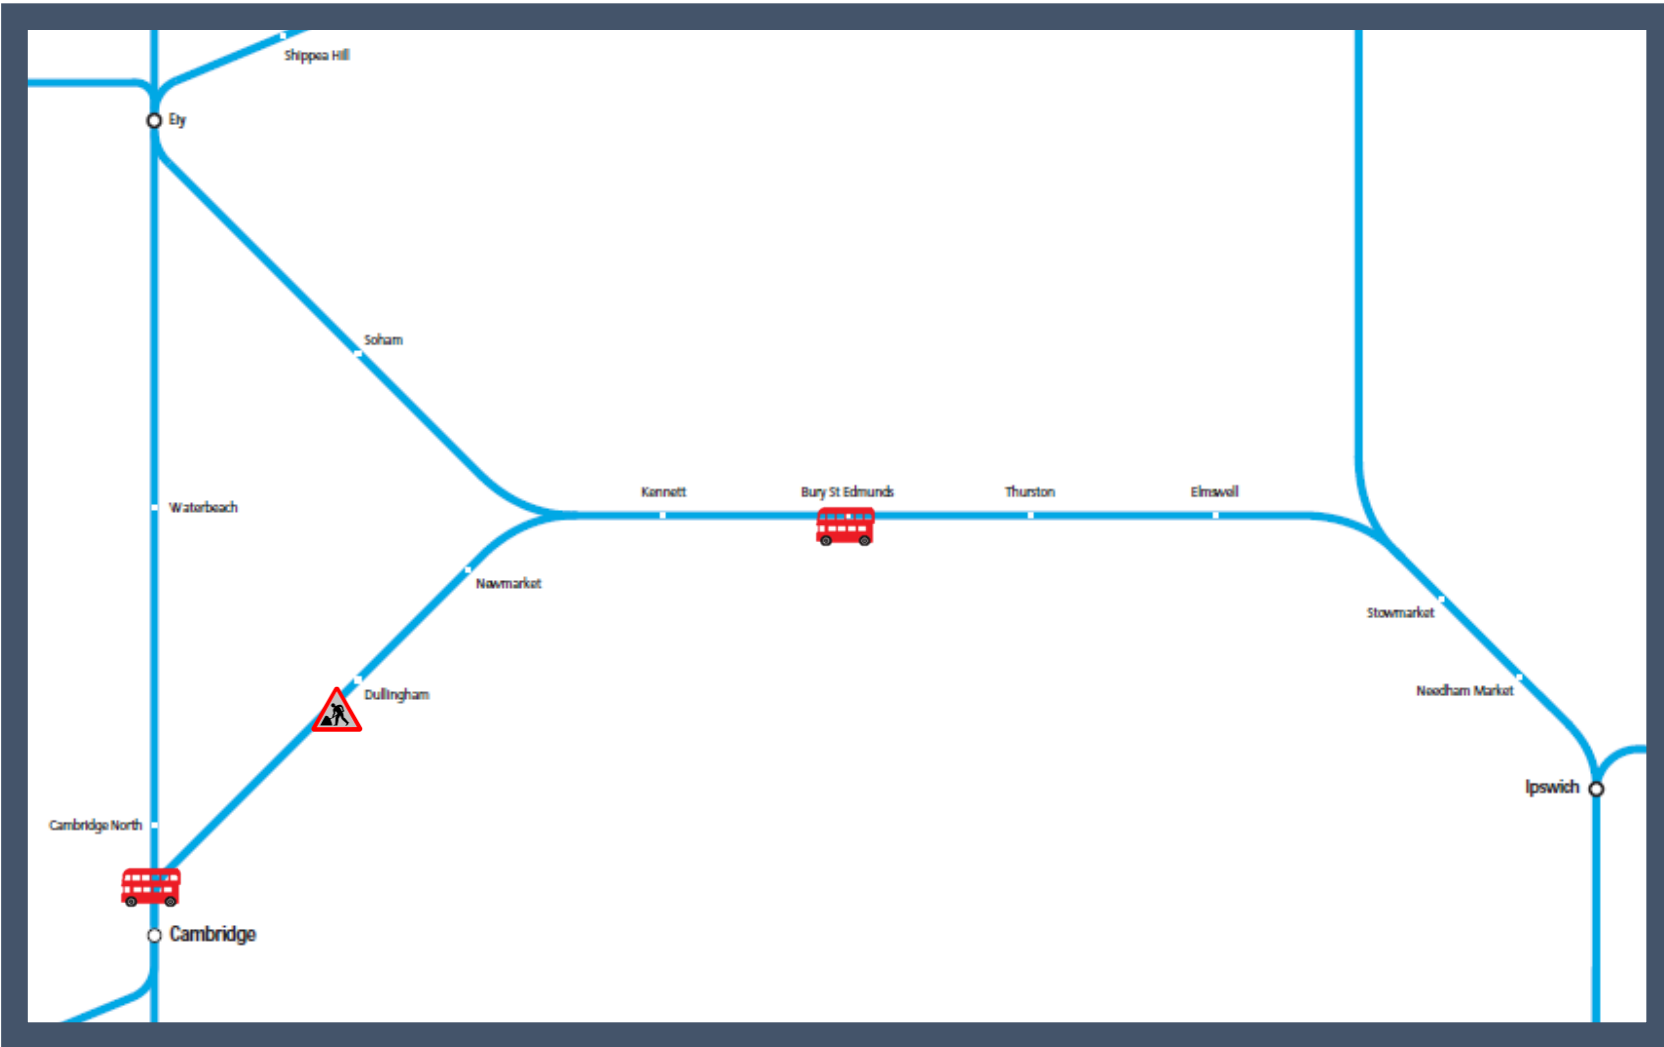

Buses replace trains between Bury St Edmunds and Cambridge North

TOC affected: Greater Anglia

Key:	
	Engineering Works
	Bus Replacement Services