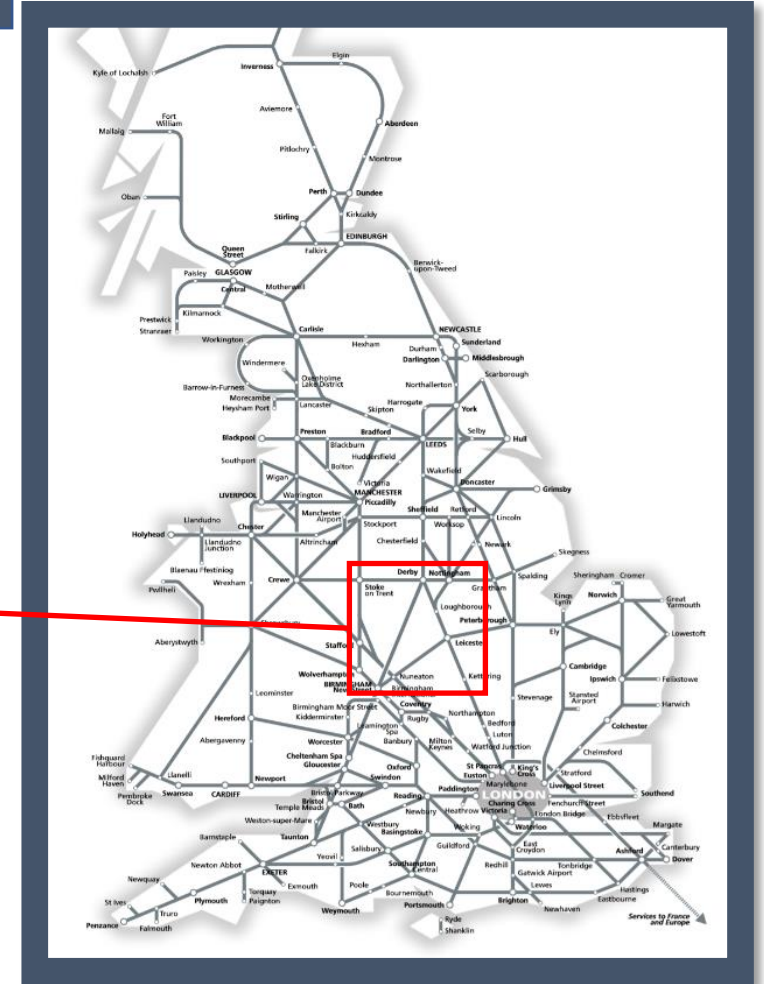

# Buses replace trains between Burton-on-Trent and Derby

TOC affected: CrossCountry

Key:	
	Engineering Works
	Bus Replacement Services