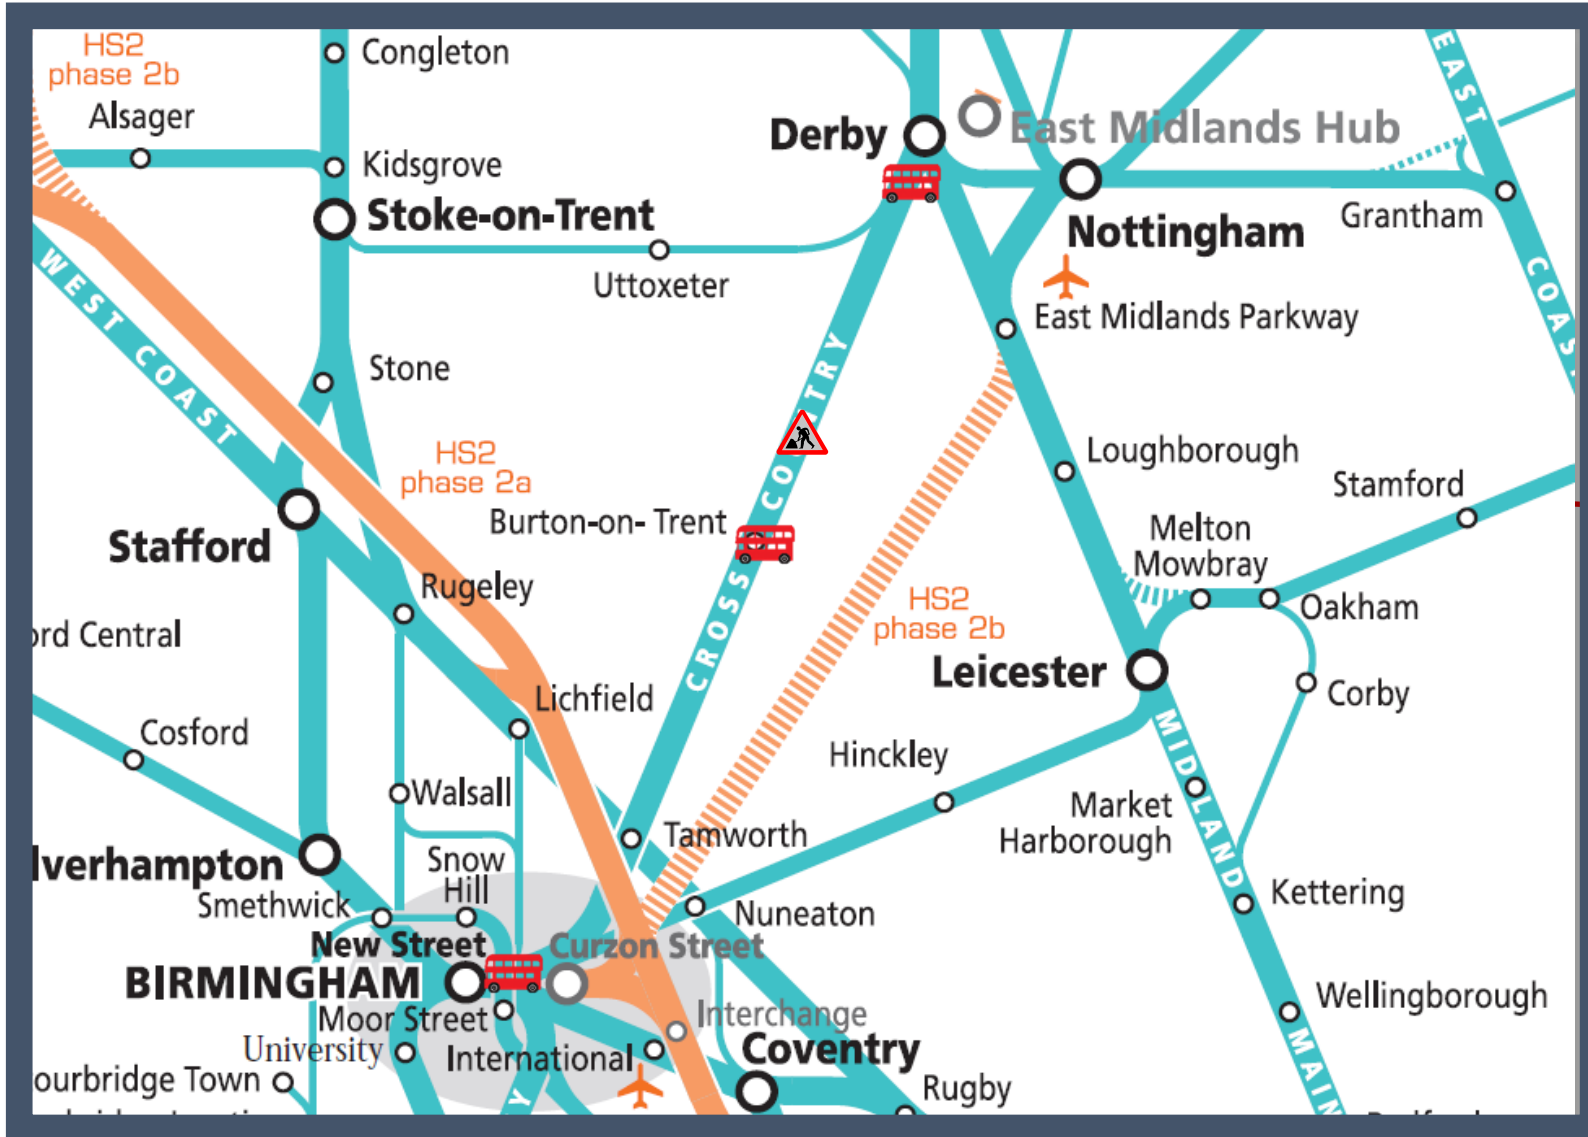

# Buses replace trains between Burton-on-Trent and Derby

TOC affected: CrossCountry

Key:	
	Engineering Works
	Bus Replacement Services