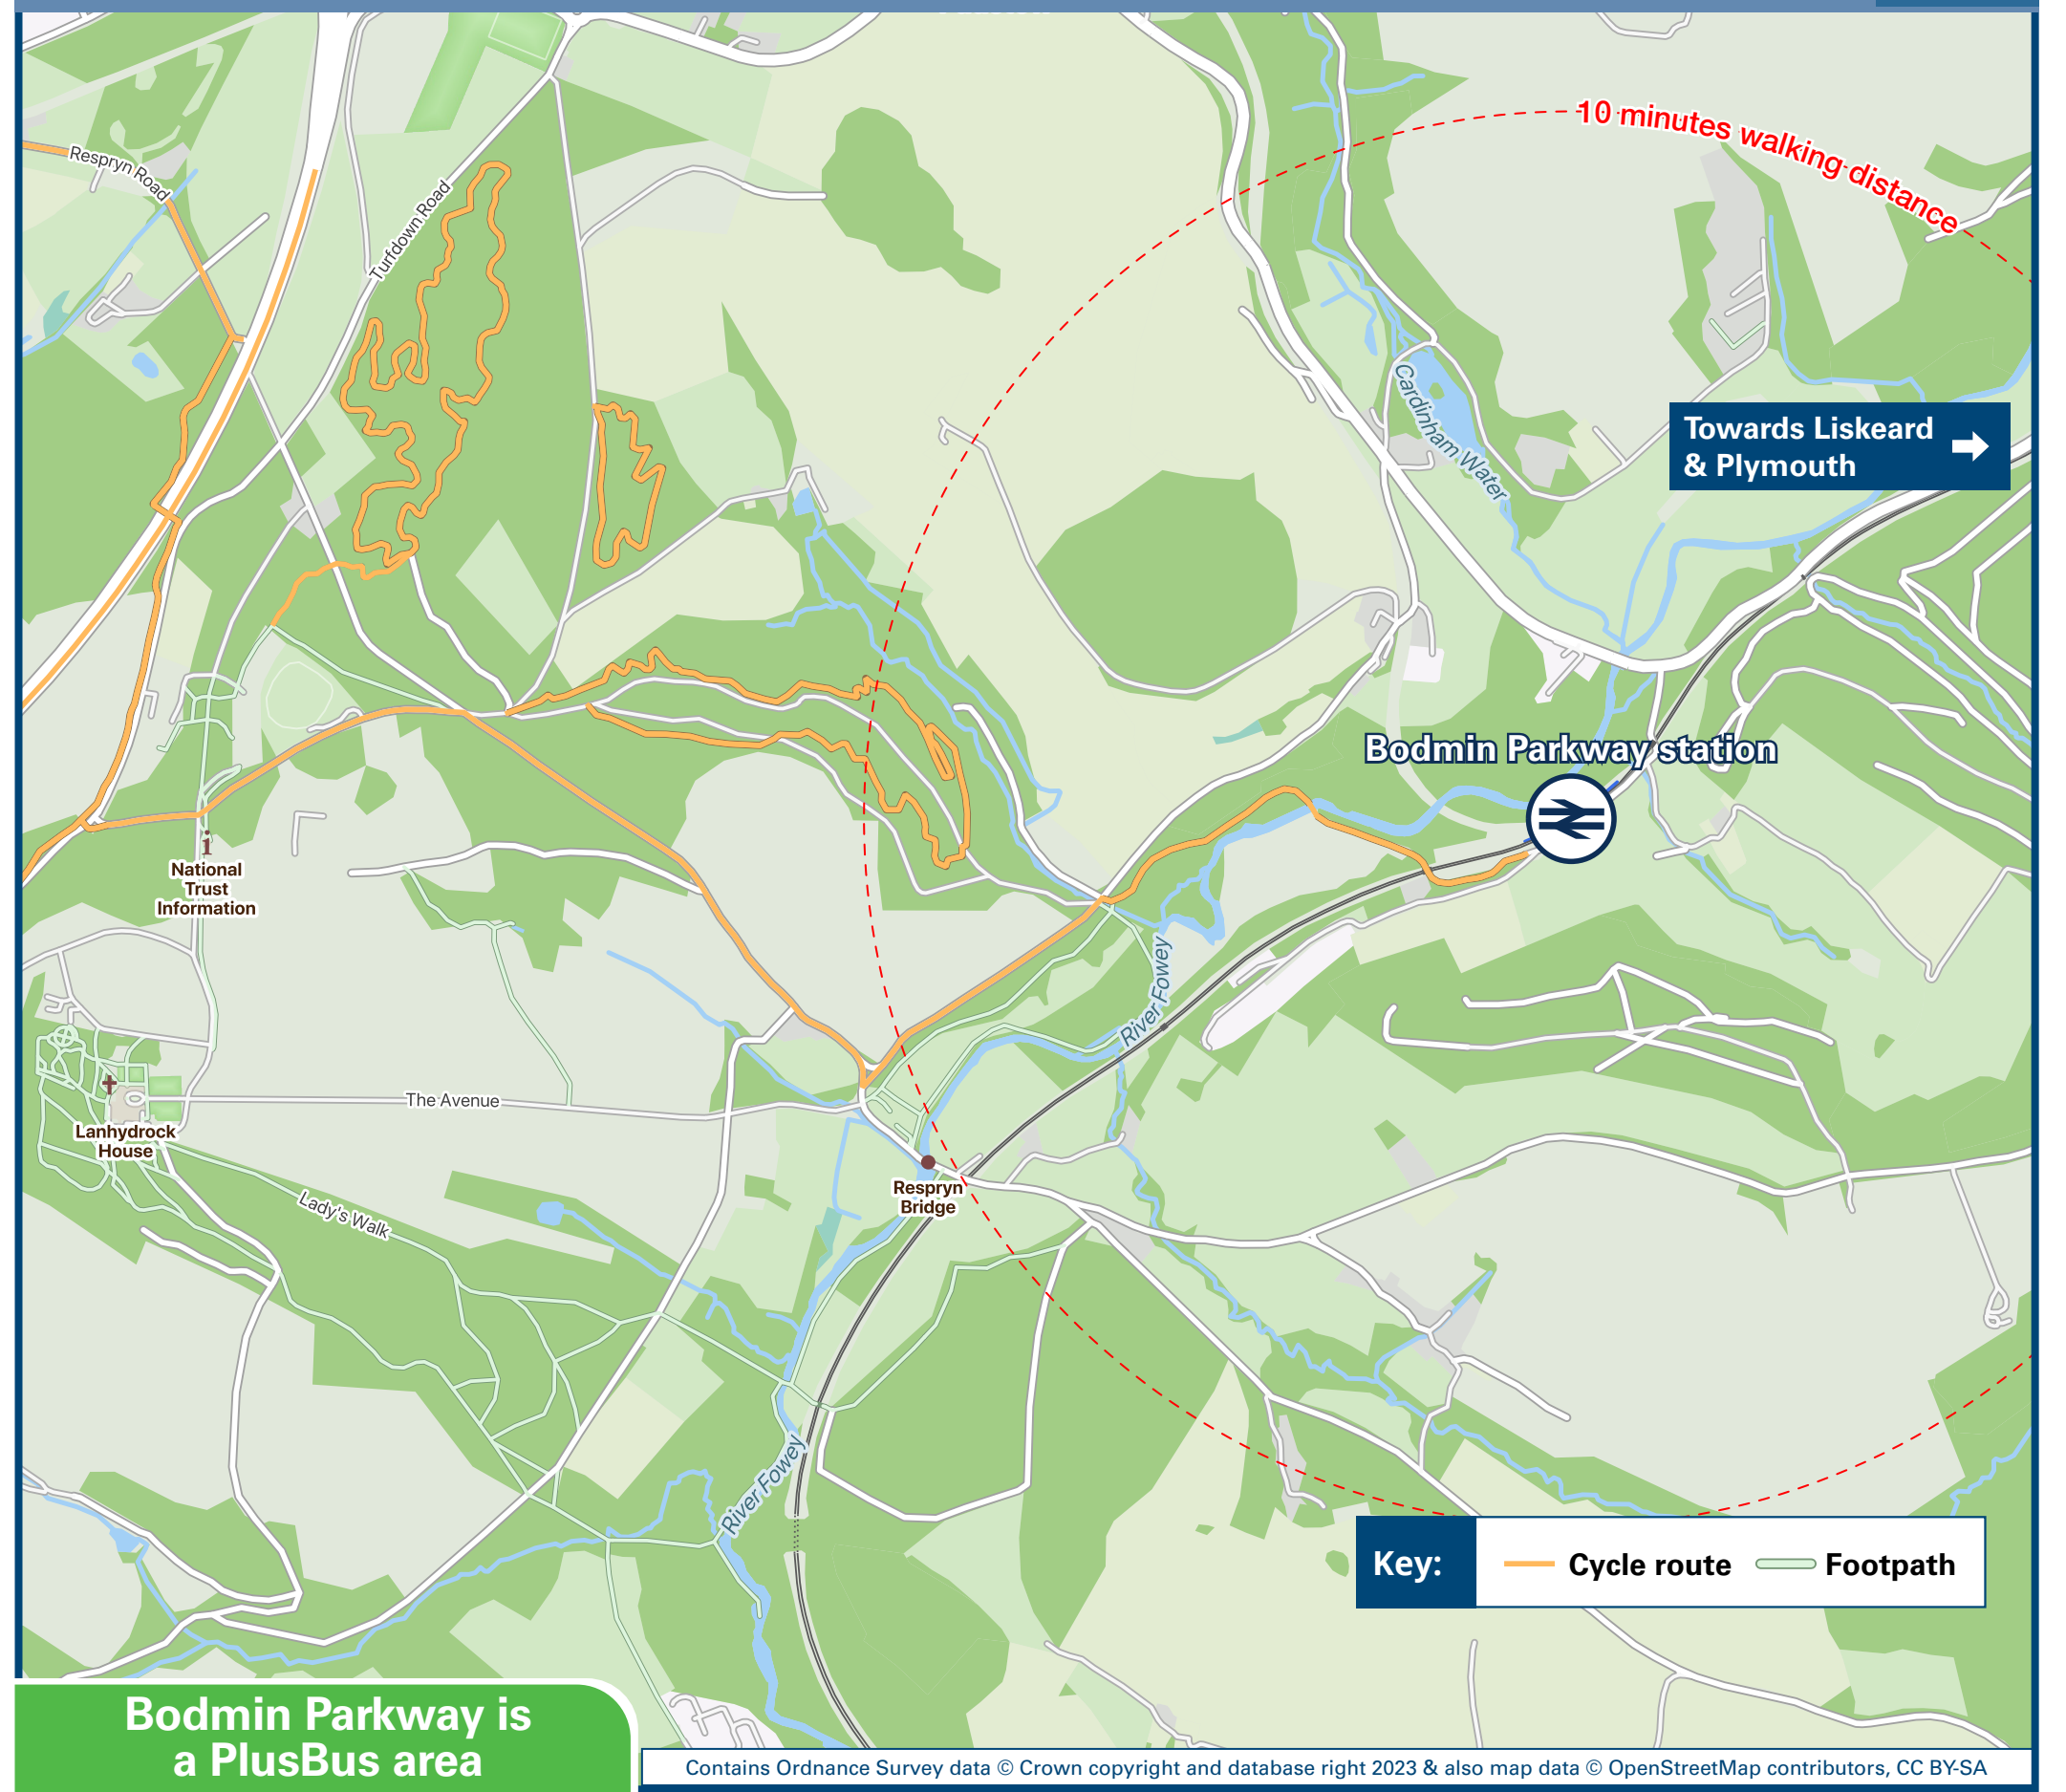

Local area map

Bodmin Parkway is a PlusBus area

PlusBus is a discount price 'bus pass' that you buy with your train ticket. It gives you unlimited bus travel around your chosen town, on participating buses. Visit www.plusbus.info

Main destinations by bus

(Data correct at November 2023)

DESTINATION	BUS ROUTES	BUS STOP
Bodmin General Station (for Bodmin & Wenford Railway) Ⓞ	11	A
Bodmin Community Hospital	11	A
Bodmin (Town Centre)	11	A
Dobwalls	11	A
Dunmere	11	A
Egloshayle	11	A
Little Petherick	11	A

DESTINATION	BUS ROUTES	BUS STOP
Liskeard Ⓞ	11	A
Padstow	11	A
Padstow Holiday Parks	11	A
Royal Cornwall Showground	11	A
Sladesbridge	11	A
St Issey (& Trewine Farm Park)	11	A
Trago Mills	11	A

DESTINATION	BUS ROUTES	BUS STOP
Wadebridge	11	A
Washaway (for Tregainlands Park)	11	A
Whitcross (& The Laurels Holiday Park)	11	A

Notes

- PlusBus destination, please see below for details
- Bus route 11 runs daily services, Mondays to Sundays.
- For confirmation of up-to-date bus times please see bus stop timetables, or contact Traveline.
- PlusBus tickets are valid within the Bodmin Plusbus zone
- Ⓞ Direct trains operate from this Station to this destination.
- Ⓞ For the Bodmin & Wenford steam railway, www.bodminrailway.co.uk for more information, tickets and running times.

Taxis

Bodmin Parkway station is served by a taxi rank or cab office. Check availability before travelling, and pre-book if necessary. Please consider using the following local operators: (Inclusion of this number doesn't represent any endorsement of the taxi firm)

Parnells Taxis Lts
01208 750 00

Annie's Taxis Bodmin
North Cornwall
07460 686 705

Carbis Cabs Bodmin and Bodmin Parkway Taxis
01208 622 099

Further information about all onward travel

Local Cycle Info cornwall.gov.uk For more information about cycle routes.	National Cycle Info sustrans.org.uk Sustrans is the UK's leading sustainable transport charity.	Bus Times See timetable displays at bus stops. www.traveline.info 0871 200 22 33 calls cost 12p per minute plus your phone company's access charge	NextBuses .mobi Find the bus times for your stop. Search for a bus stop by entering a postcode, street & town or a stop name & town.	PlusBus plusbus.info A discount price 'bus pass' that you buy with your train ticket. It gives you unlimited bus travel around your chosen town, on participating buses.

National Rail Enquiries

Online nationalrail.co.uk	NRE App Free National Rail Enquiries app for iOS and Android	Social Media facebook.com/nationalrailenq @nationalrailenq	Alert Me You can sign up to Alert Me messages on the National Rail Enquiries website where you can receive train and platform notifications directly to your smart phone. nationalrail.co.uk/alertme	Contact Centre 03457 48 49 50 Calls cost no more than calls to geographic numbers (01 or 02) and may be recorded.	PlusBike nationalrail.co.uk/plusbike For more information.