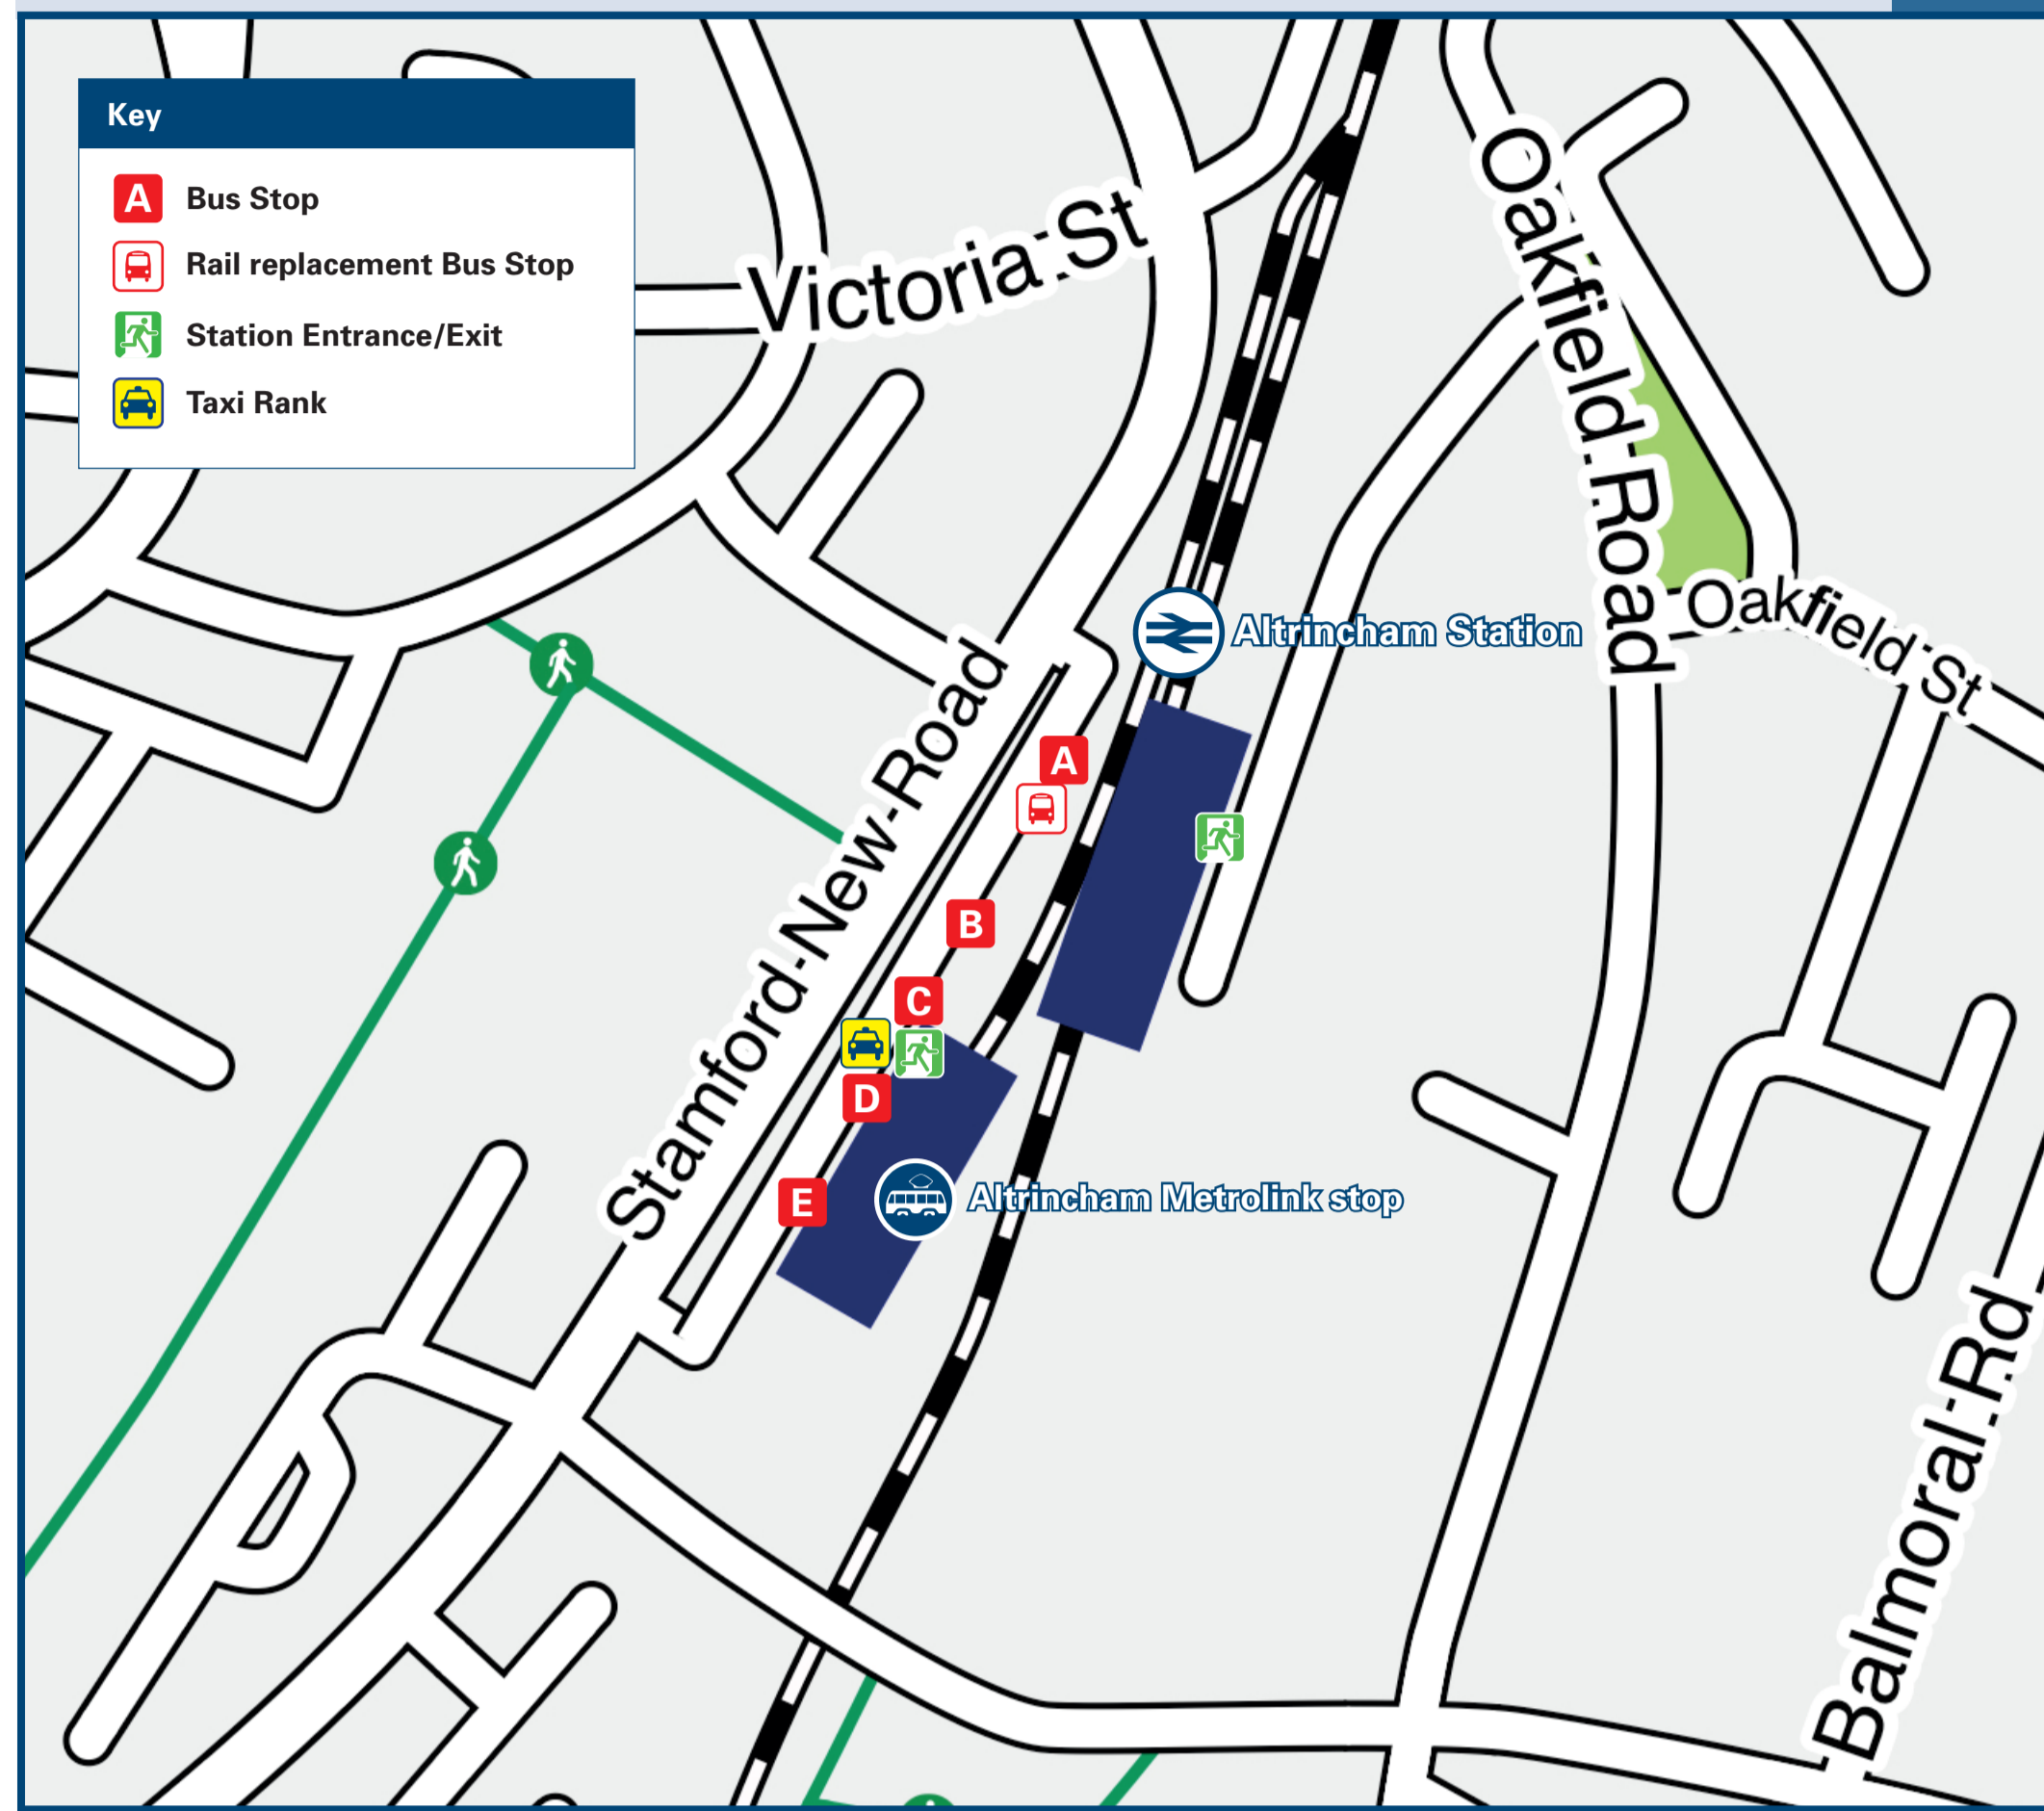

Altrincham Station

Onward Travel Information

Buses, Trams and Taxis

Rail replacement services arrive and depart from Stand {A} at Altrincham bus interchange, in front of the station.