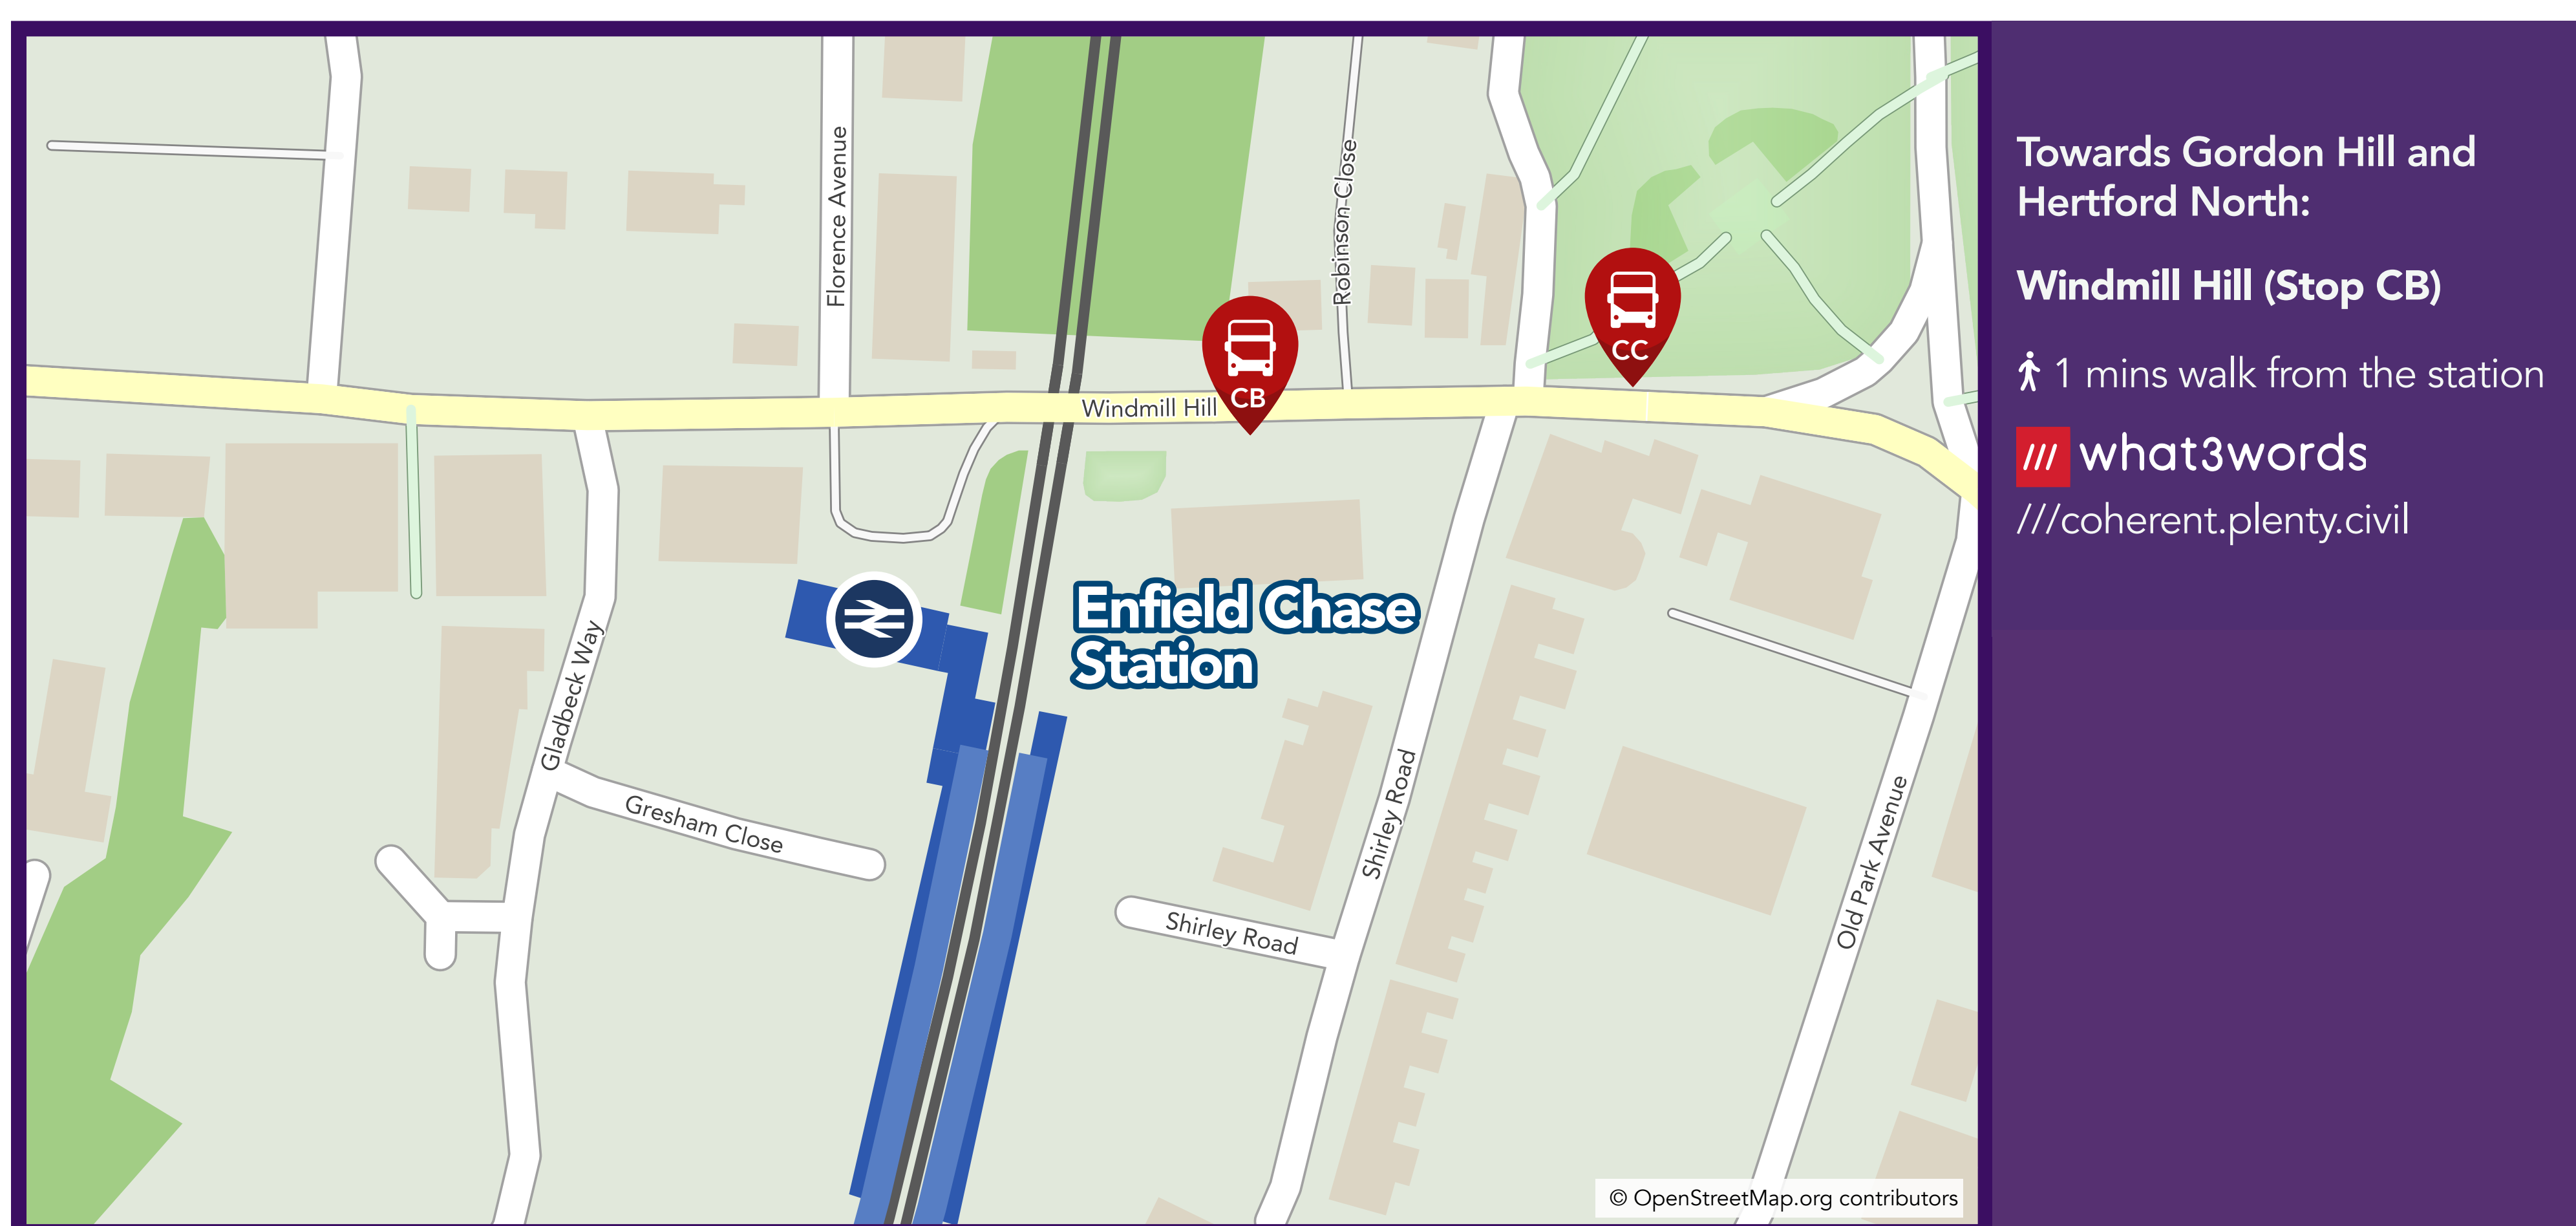

For journeys on regular scheduled buses, information on bus stops can be found on the separate "Onward Travel" poster or by scanning the QR code below to access the information page for this station.

Towards Gordon Hill and Hertford North:

**Windmill Hill (Stop CB)**

↑ 1 mins walk from the station

 **what3words**

///coherent.plenty.civil