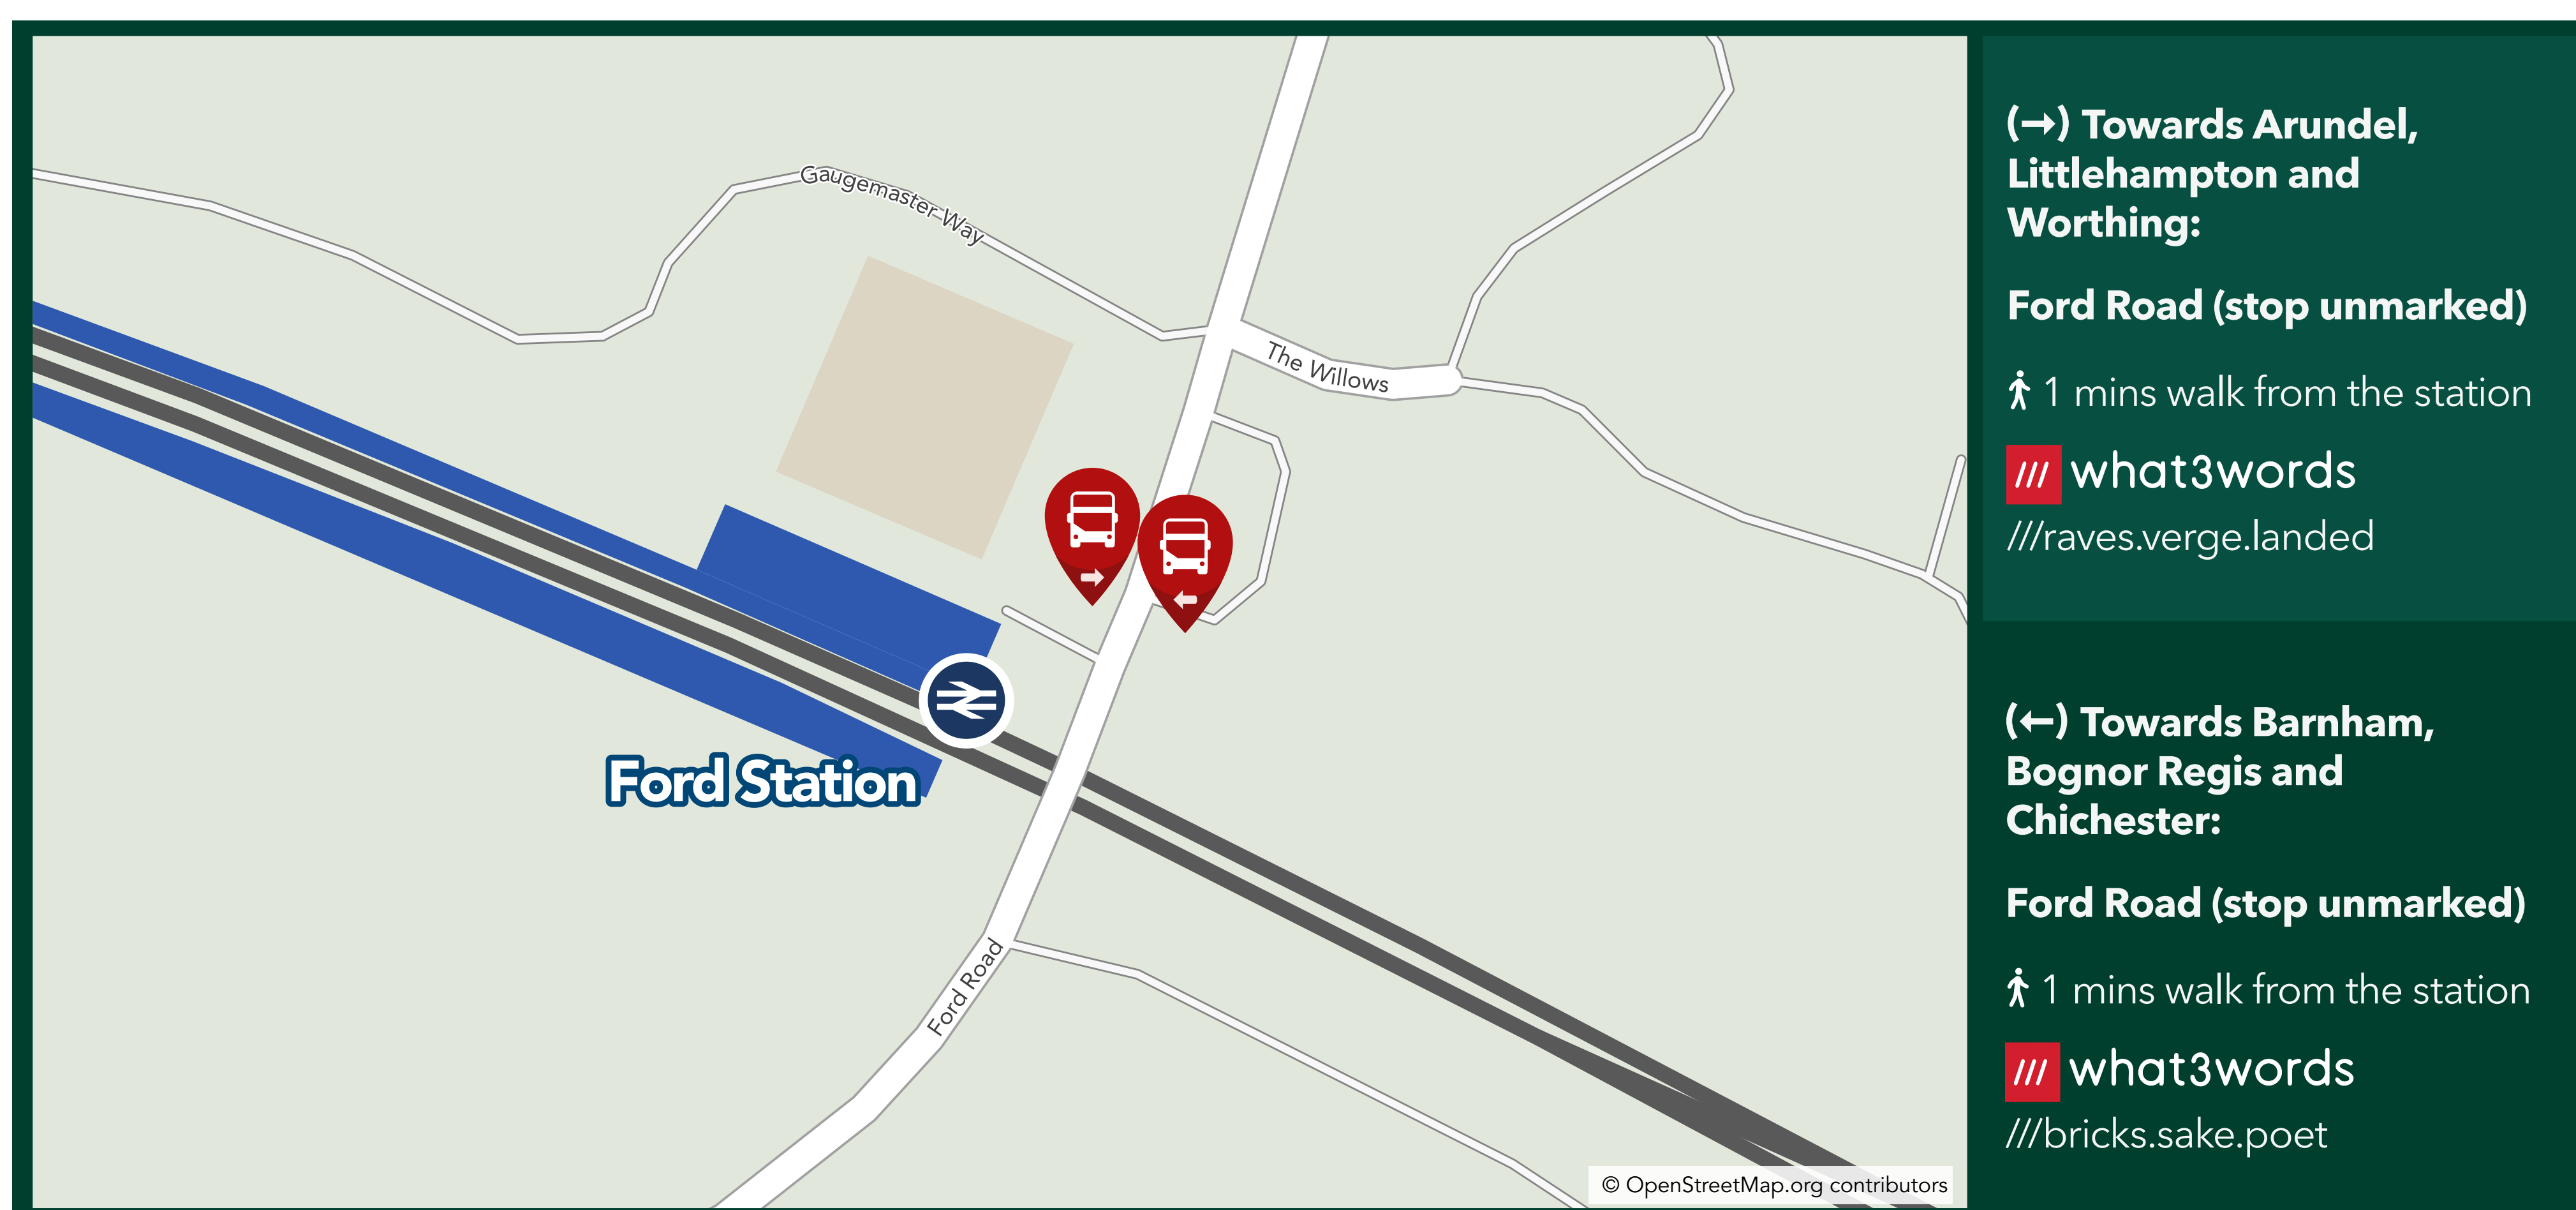

# Rail Replacement Bus Services

## Ford

**When trains are unable to run due to improvement works or disruption, dedicated replacement buses will stop at the locations shown below.**

Rail replacement buses will display a prominent sign in the front window.

For journeys on regular scheduled buses, information on bus stops can be found on the separate "Onward Travel" poster or by scanning the QR code below to access the information page for this station.

(→) Towards Arundel, Littlehampton and Worthing:

**Ford Road (stop unmarked)**

↑ 1 mins walk from the station

what3words

///raves.verge.landed

(←) Towards Barnham, Bognor Regis and Chichester:

**Ford Road (stop unmarked)**

↑ 1 mins walk from the station

what3words