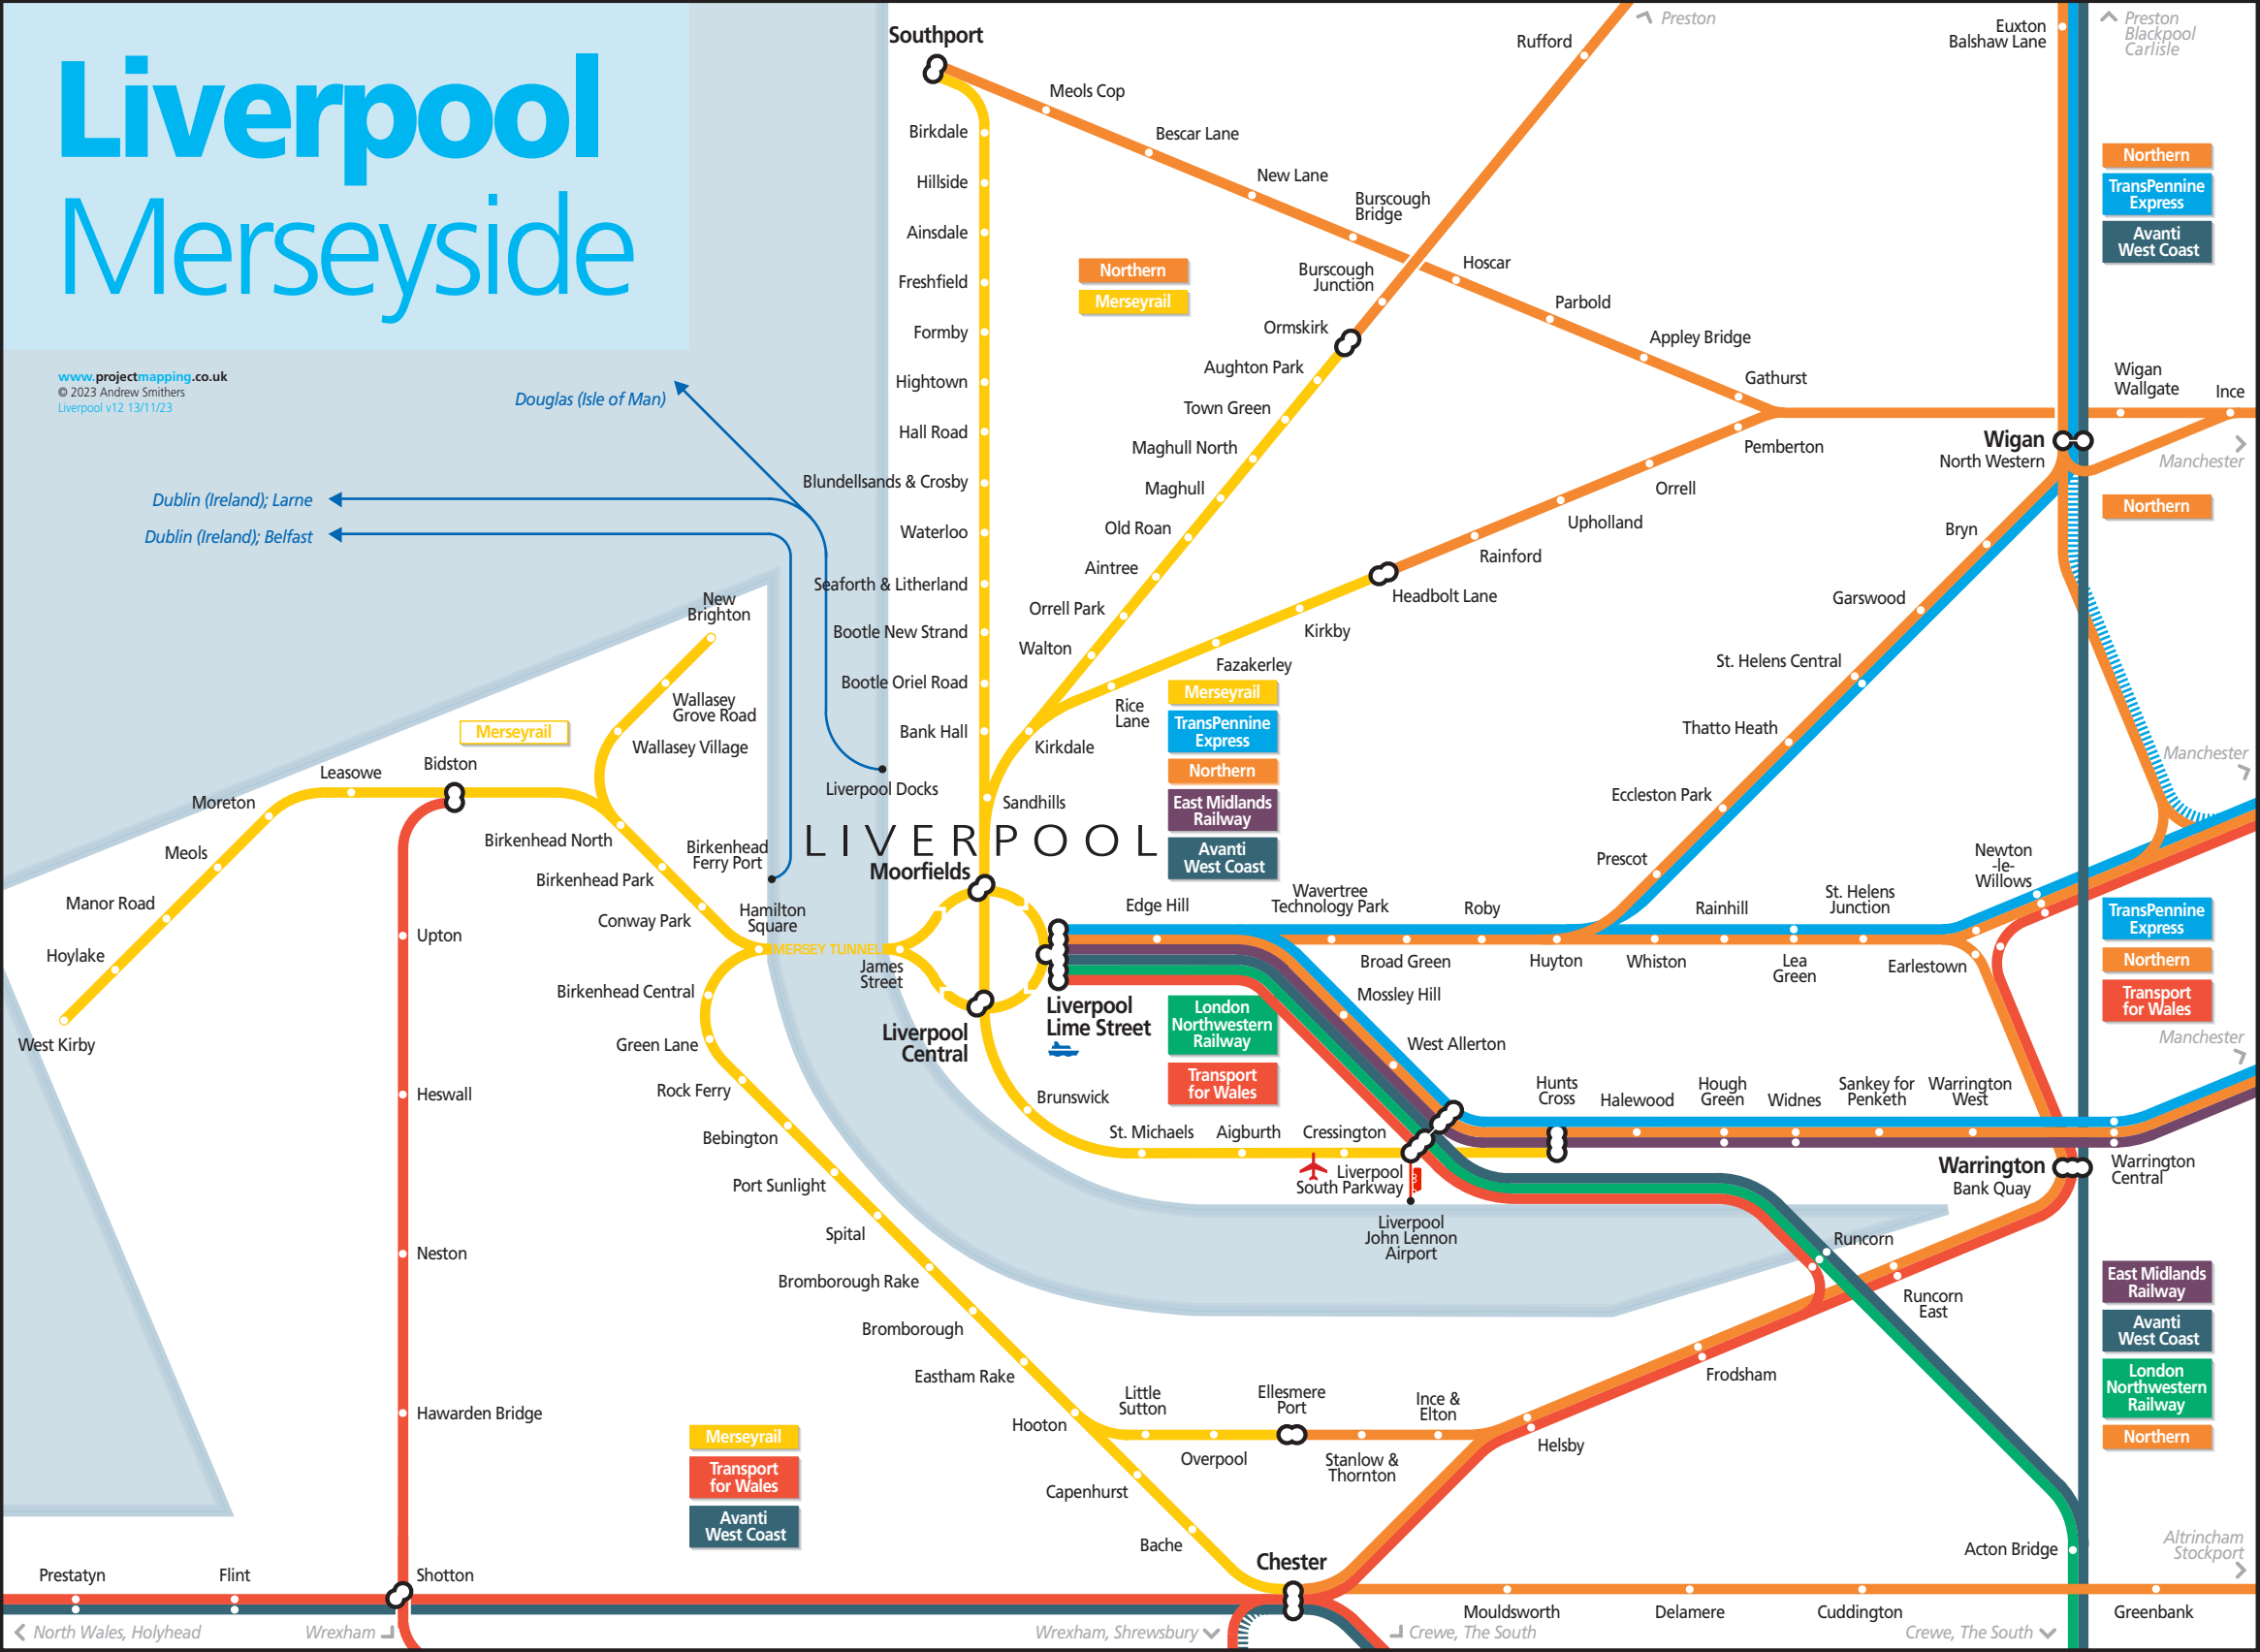

# Liverpool Merseyside

www.projectmapping.co.uk  
© 2023 Andrew Smithers  
Liverpool v12 13/11/23

Dublin (Ireland); Larne  
Dublin (Ireland); Belfast

Douglas (Isle of Man)

Northern  
TransPennine Express  
Avanti West Coast

Northern

Merseyrail  
TransPennine Express  
Northern  
East Midlands Railway  
Avanti West Coast

TransPennine Express  
Northern  
Transport for Wales

Merseyrail  
Transport for Wales  
Avanti West Coast

East Midlands Railway  
Avanti West Coast  
London Northwestern Railway  
Northern

Altrincham Stockport

North Wales, Holyhead    Wrexham    Wrexham, Shrewsbury    Crewe, The South    Delamere    Cuddington    Greenbank