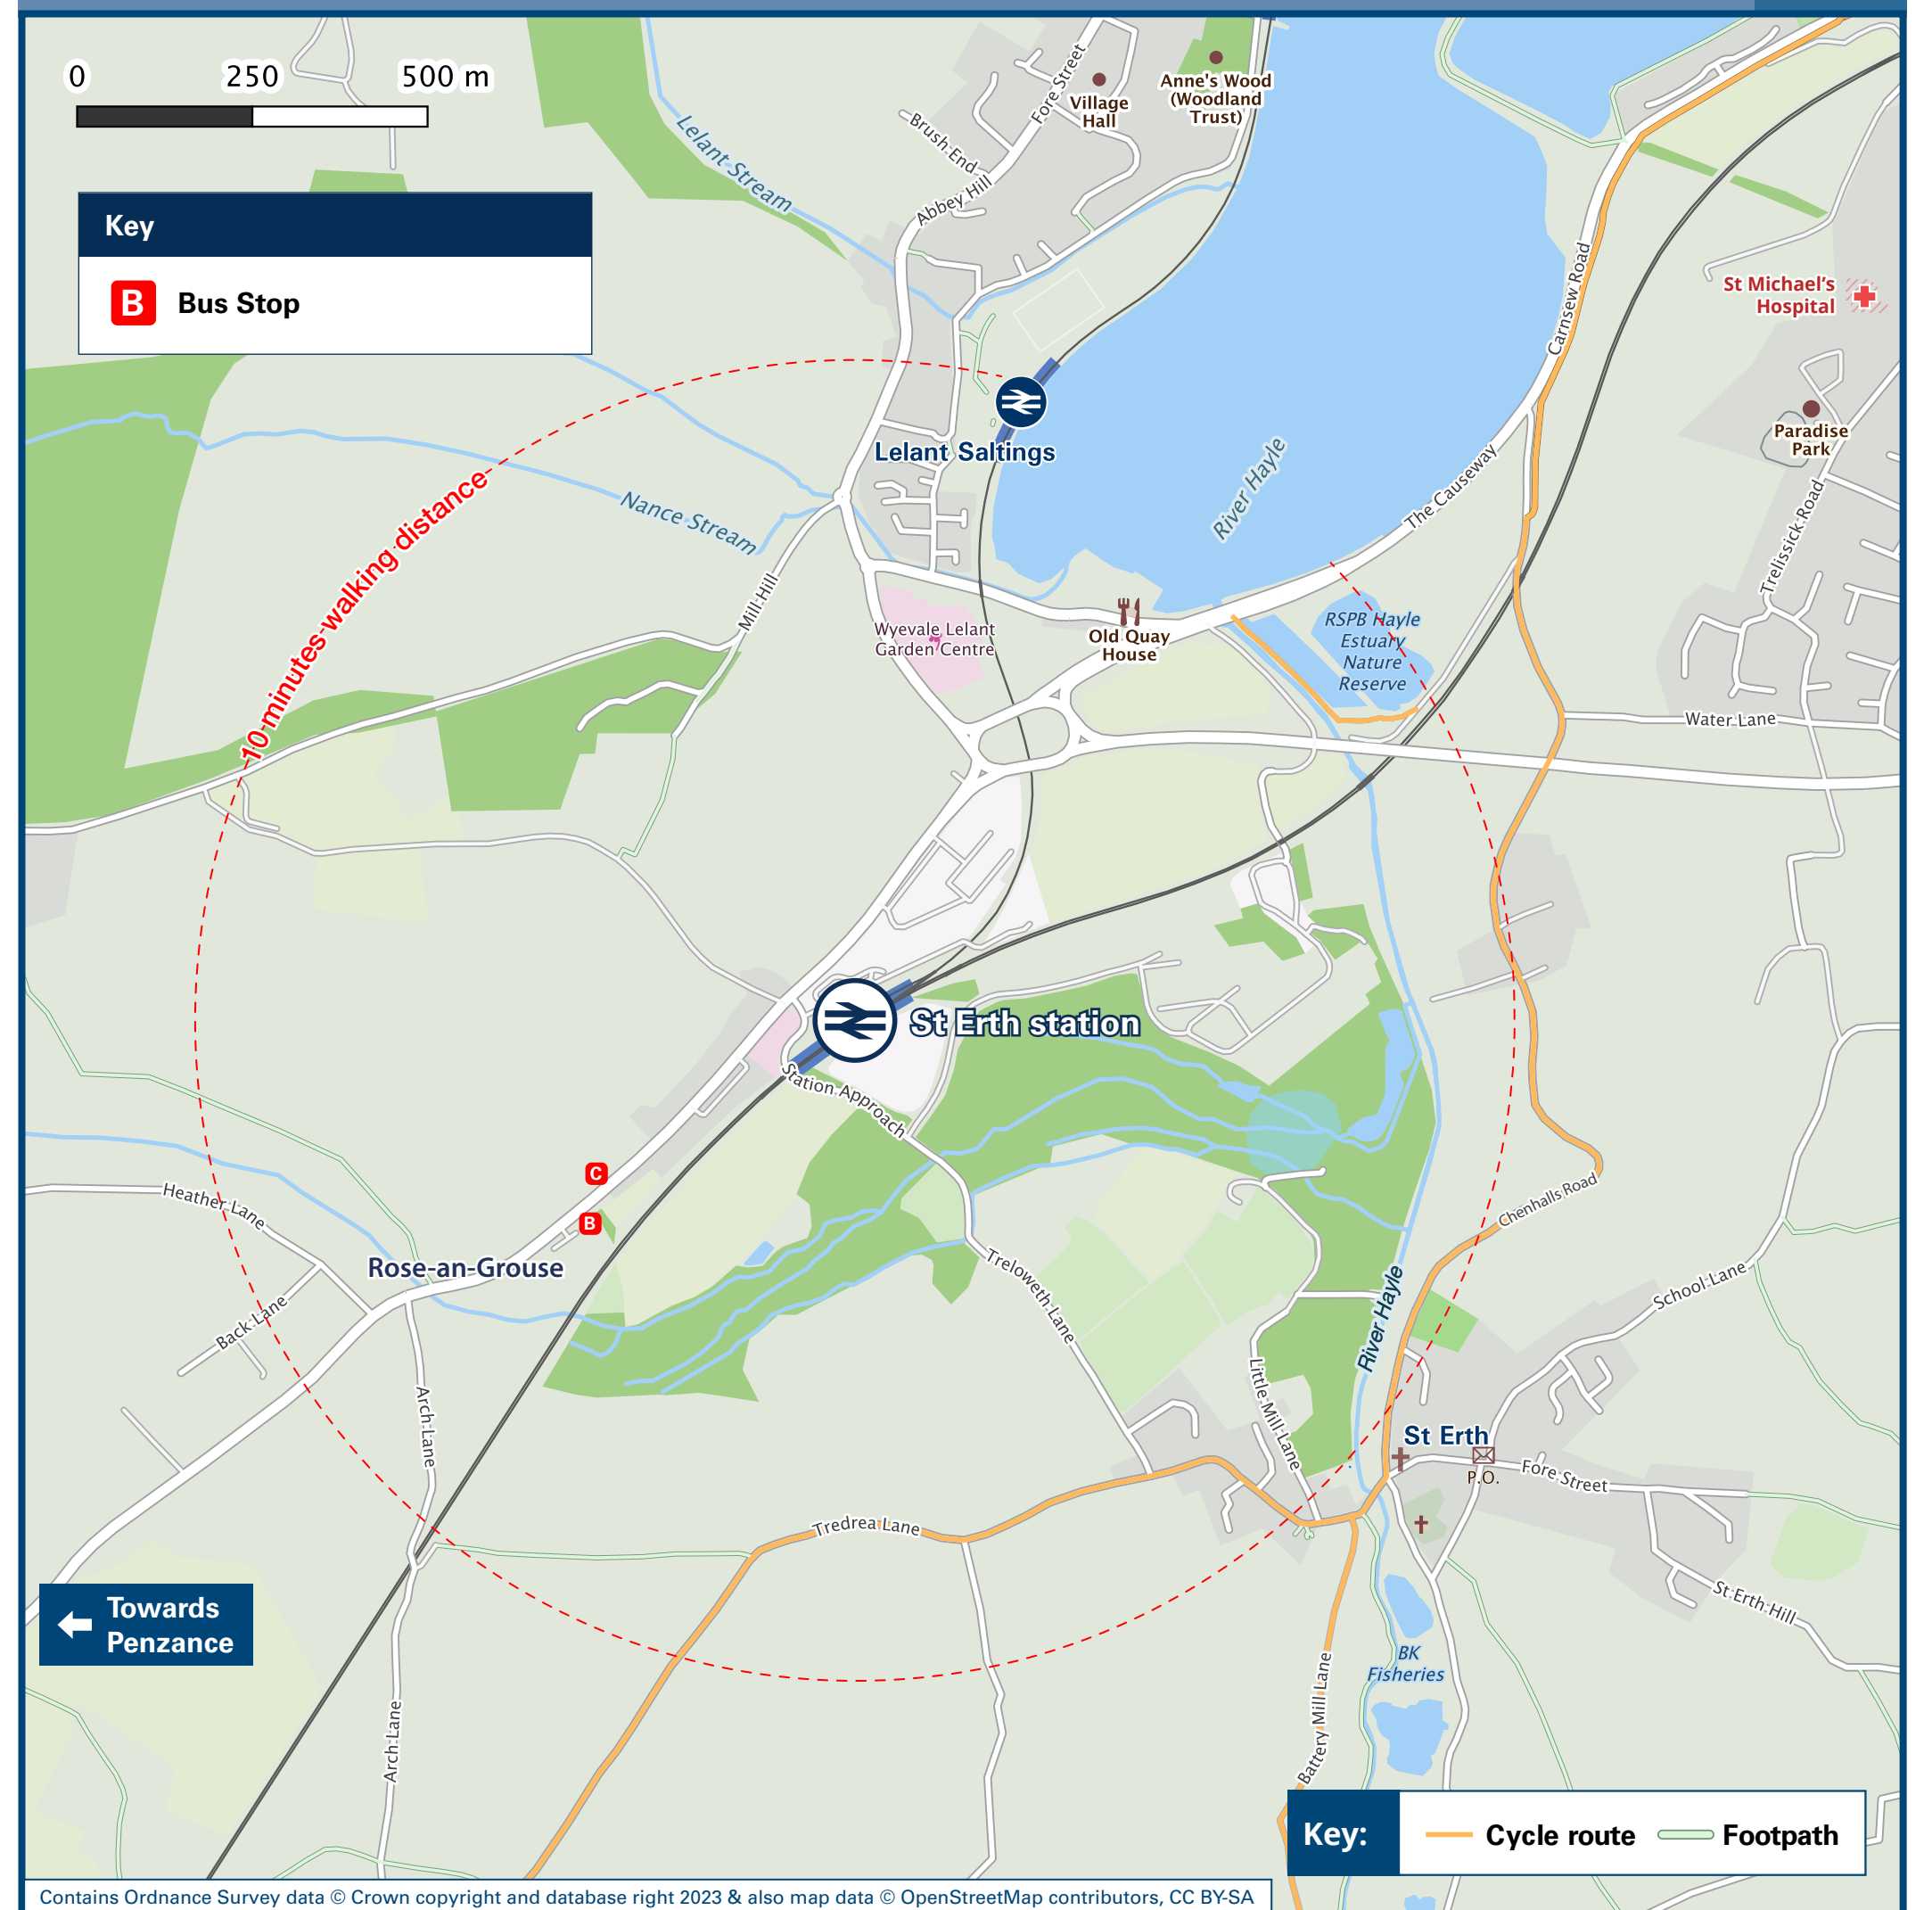

Local area map

Main destinations by bus

(Data correct at November 2023)

DESTINATION	BUS ROUTES	BUS STOP
Camborne	T1~	A
Canon's Town	T1#	A
Carbis Bay	17, LAND*	A, C
Connor Downs	T1~	A
Crowlas	17, LAND*	B
Hayle	15, T1~	A
Lelant	17, LAND*	A, C
Loggans Moor	15, T1~	A

DESTINATION	BUS ROUTES	BUS STOP
Long Rock	15, 17, LAND*, T1#	A
Marazion	15	A
Penzance	17, LAND*	A, B
Rose-an-Grouse (The Lamb & Flag Inn)	10 minutes walk from this station (see Local area map)	
St Erth Village	10 - 15 minutes walk from this station (see Local area map)	
St Ives	17, LAND*	A, C

DESTINATION	BUS ROUTES	BUS STOP
St Michaels Hospital (Hayle)	15	A
Treswithian	T1~	A
Whitecross	17	A, B
	T1#	A

Notes

Bus routes 17 & LAND operate daily services.
Bus route 15 operates a limited service, Mondays to Saturdays only

☺ Direct trains operate from this Station to this destination.
To this destination bus route T1 runs a limited evening service, only, departing at 20.01, 22.01 and 00.01.
~ To this destination bus route T1 runs a limited early morning and evening service, only, departing at 06.21, 20.56 and 22.56.
* Bus route LAND operates to these stops daily, extended Summer service, only.

Karyans rag Kernow

Taxis	Hayle Taxis	St Erth & Hayle Cars	L & R Cars	JM Cars
St Erth station has no taxi rank or cab office. Advance booking is essential, please consider using the following local operators: (Inclusion of this number doesn't represent any endorsement of the taxi firm)	01736 756 565	01736 754 000	01736 758 555	01736 800 999

Further information about all onward travel

Local Cycle Info cornwall.gov.uk For more information about cycle routes.	National Cycle Info sustrans.org.uk Sustrans is the UK's leading sustainable transport charity.	Bus Times See timetable displays at bus stops. www.traveline.info 0871 200 22 33 calls cost 10p per minute plus your phone company's access charge	NextBuses .mobi Find the bus times for your stop. Search for a bus stop by entering a postcode, street & town or a stop name & town.	PlusBus plusbus.info A discount price 'bus pass' that you buy with your train ticket. It gives you unlimited bus travel around your chosen town, on participating buses.

National Rail Enquiries					
Online nationalrail.co.uk	NRE App Free National Rail Enquiries app for iOS and Android	Social Media facebook.com/nationalrailenq @nationalrailenq	Alert Me You can sign up to Alert Me messages on the National Rail Enquiries website where you can receive train and platform notifications directly to your smart phone. nationalrail.co.uk/alertme	Contact Centre 03457 48 49 50 Calls cost no more than calls to geographic numbers (01 or 02) and may be recorded.	PlusBike nationalrail.co.uk/plusbike For more information.