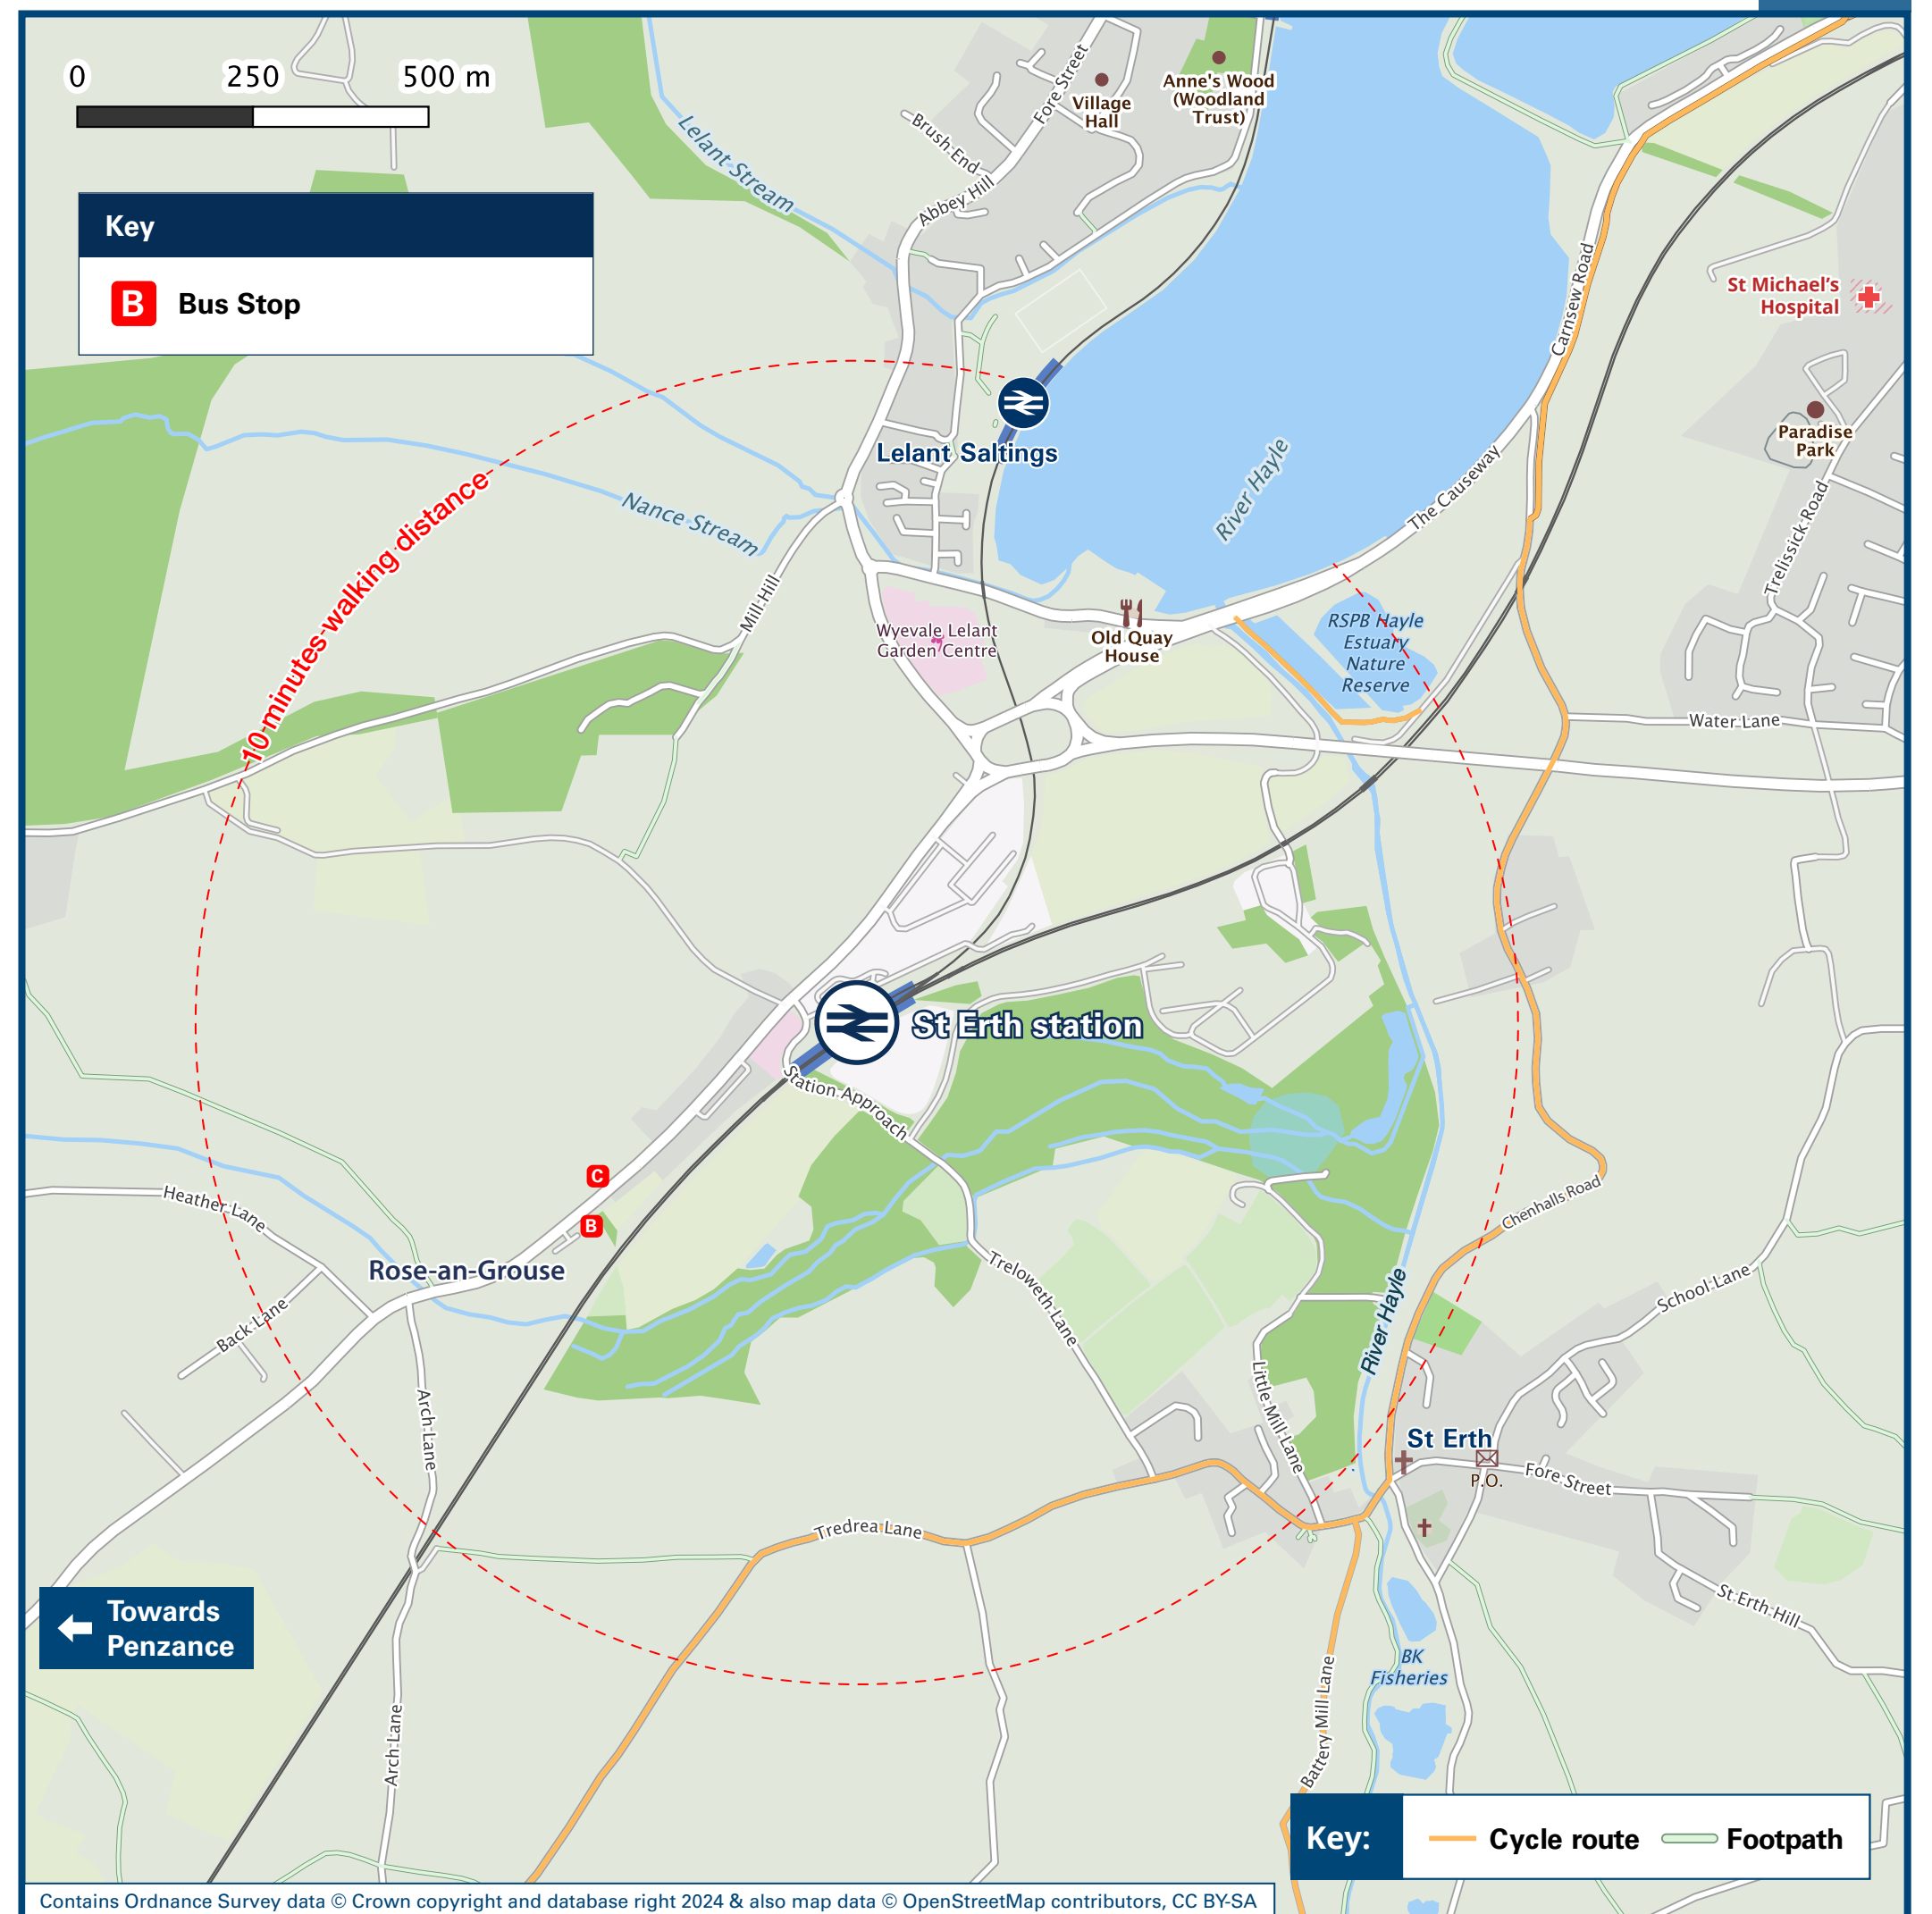

Local area map

Main destinations by bus

(Data correct at January 2025)

DESTINATION	BUS ROUTES	BUS STOP
Camborne	T1	A, C
Canon's Town	17, 17a, T1	A, B
Carbis Bay	17, 17a	A, C
Connor Downs	T1	A, C
Crowlas	17, 17a, T1	A, B
Hayle	15 T1	A A, C
Lelant	17, 17a	A, C

DESTINATION	BUS ROUTES	BUS STOP
Long Rock	15, 17, 17a, T1	A
Marazion	17, 17a, T1	A, B
Marazion	15	A
Penzance	15, 17, 17a, T1	A
Penzance	17, 17a, T1	A, B
Rose-an-Grouse (The Lamb & Flag Inn)	10 minutes walk from this station (see Local area map) 17, 17a, T1	A

DESTINATION	BUS ROUTES	BUS STOP
St Erth Village	10 - 15 minutes walk from this station (see Local area map) 15	A
St Ives	17, 17a	A, C
St Michaels Hospital (Hayle)	15	A
Treswithian	T1	A, C
Whitecross	17, 17a, T1	A, B

Notes

Bus routes 17 & T1 operate daily services. Bus route 17A operates on Mondays to Saturdays, only.
Bus route 15 operates a limited service, Mondays to Saturdays only
Direct trains operate from this Station to this destination.

Taxis

St Erth station has no taxi rank or cab office. Advance booking is essential, please consider using the following local operators: (Inclusion of this number doesn't represent any endorsement of the taxi firm)

Hayle Taxis
01736 753 000

St Erth & Hayle Cars
01736 754 000

L & R Cars
01736 758 555

Hayle Town Cars
07902 192 090

Further information about all onward travel

Local Cycle Info cornwall.gov.uk For more information about cycle routes.	National Cycle Info sustrans.org.uk Sustrans is the UK's leading sustainable transport charity.	Bus Times See timetable displays at bus stops. www.traveline.info 0871 200 22 33 calls cost 10p per minute plus your phone company's access charge	NextBuses Find the bus times for your stop. Search for a bus stop by entering a postcode, street & town or a stop name & town.	PlusBus plusbus.info A discount price "bus pass" that you buy with your train ticket. It gives you unlimited bus travel around your chosen town, on participating buses.

National Rail Enquiries

Online nationalrail.co.uk	NRE App Free National Rail Enquiries app for iOS and Android	Social Media facebook.com/nationalrailenq @nationalrailenq	Alert Me You can sign up to Alert Me messages on the National Rail Enquiries website where you can receive train and platform notifications directly to your smart phone. nationalrail.co.uk/alertme	Contact Centre 03457 48 49 50 Calls cost no more than calls to geographic numbers (01 or 02) and may be recorded.	PlusBike nationalrail.co.uk/plusbike For more information.

National Rail
Britain's train companies working together