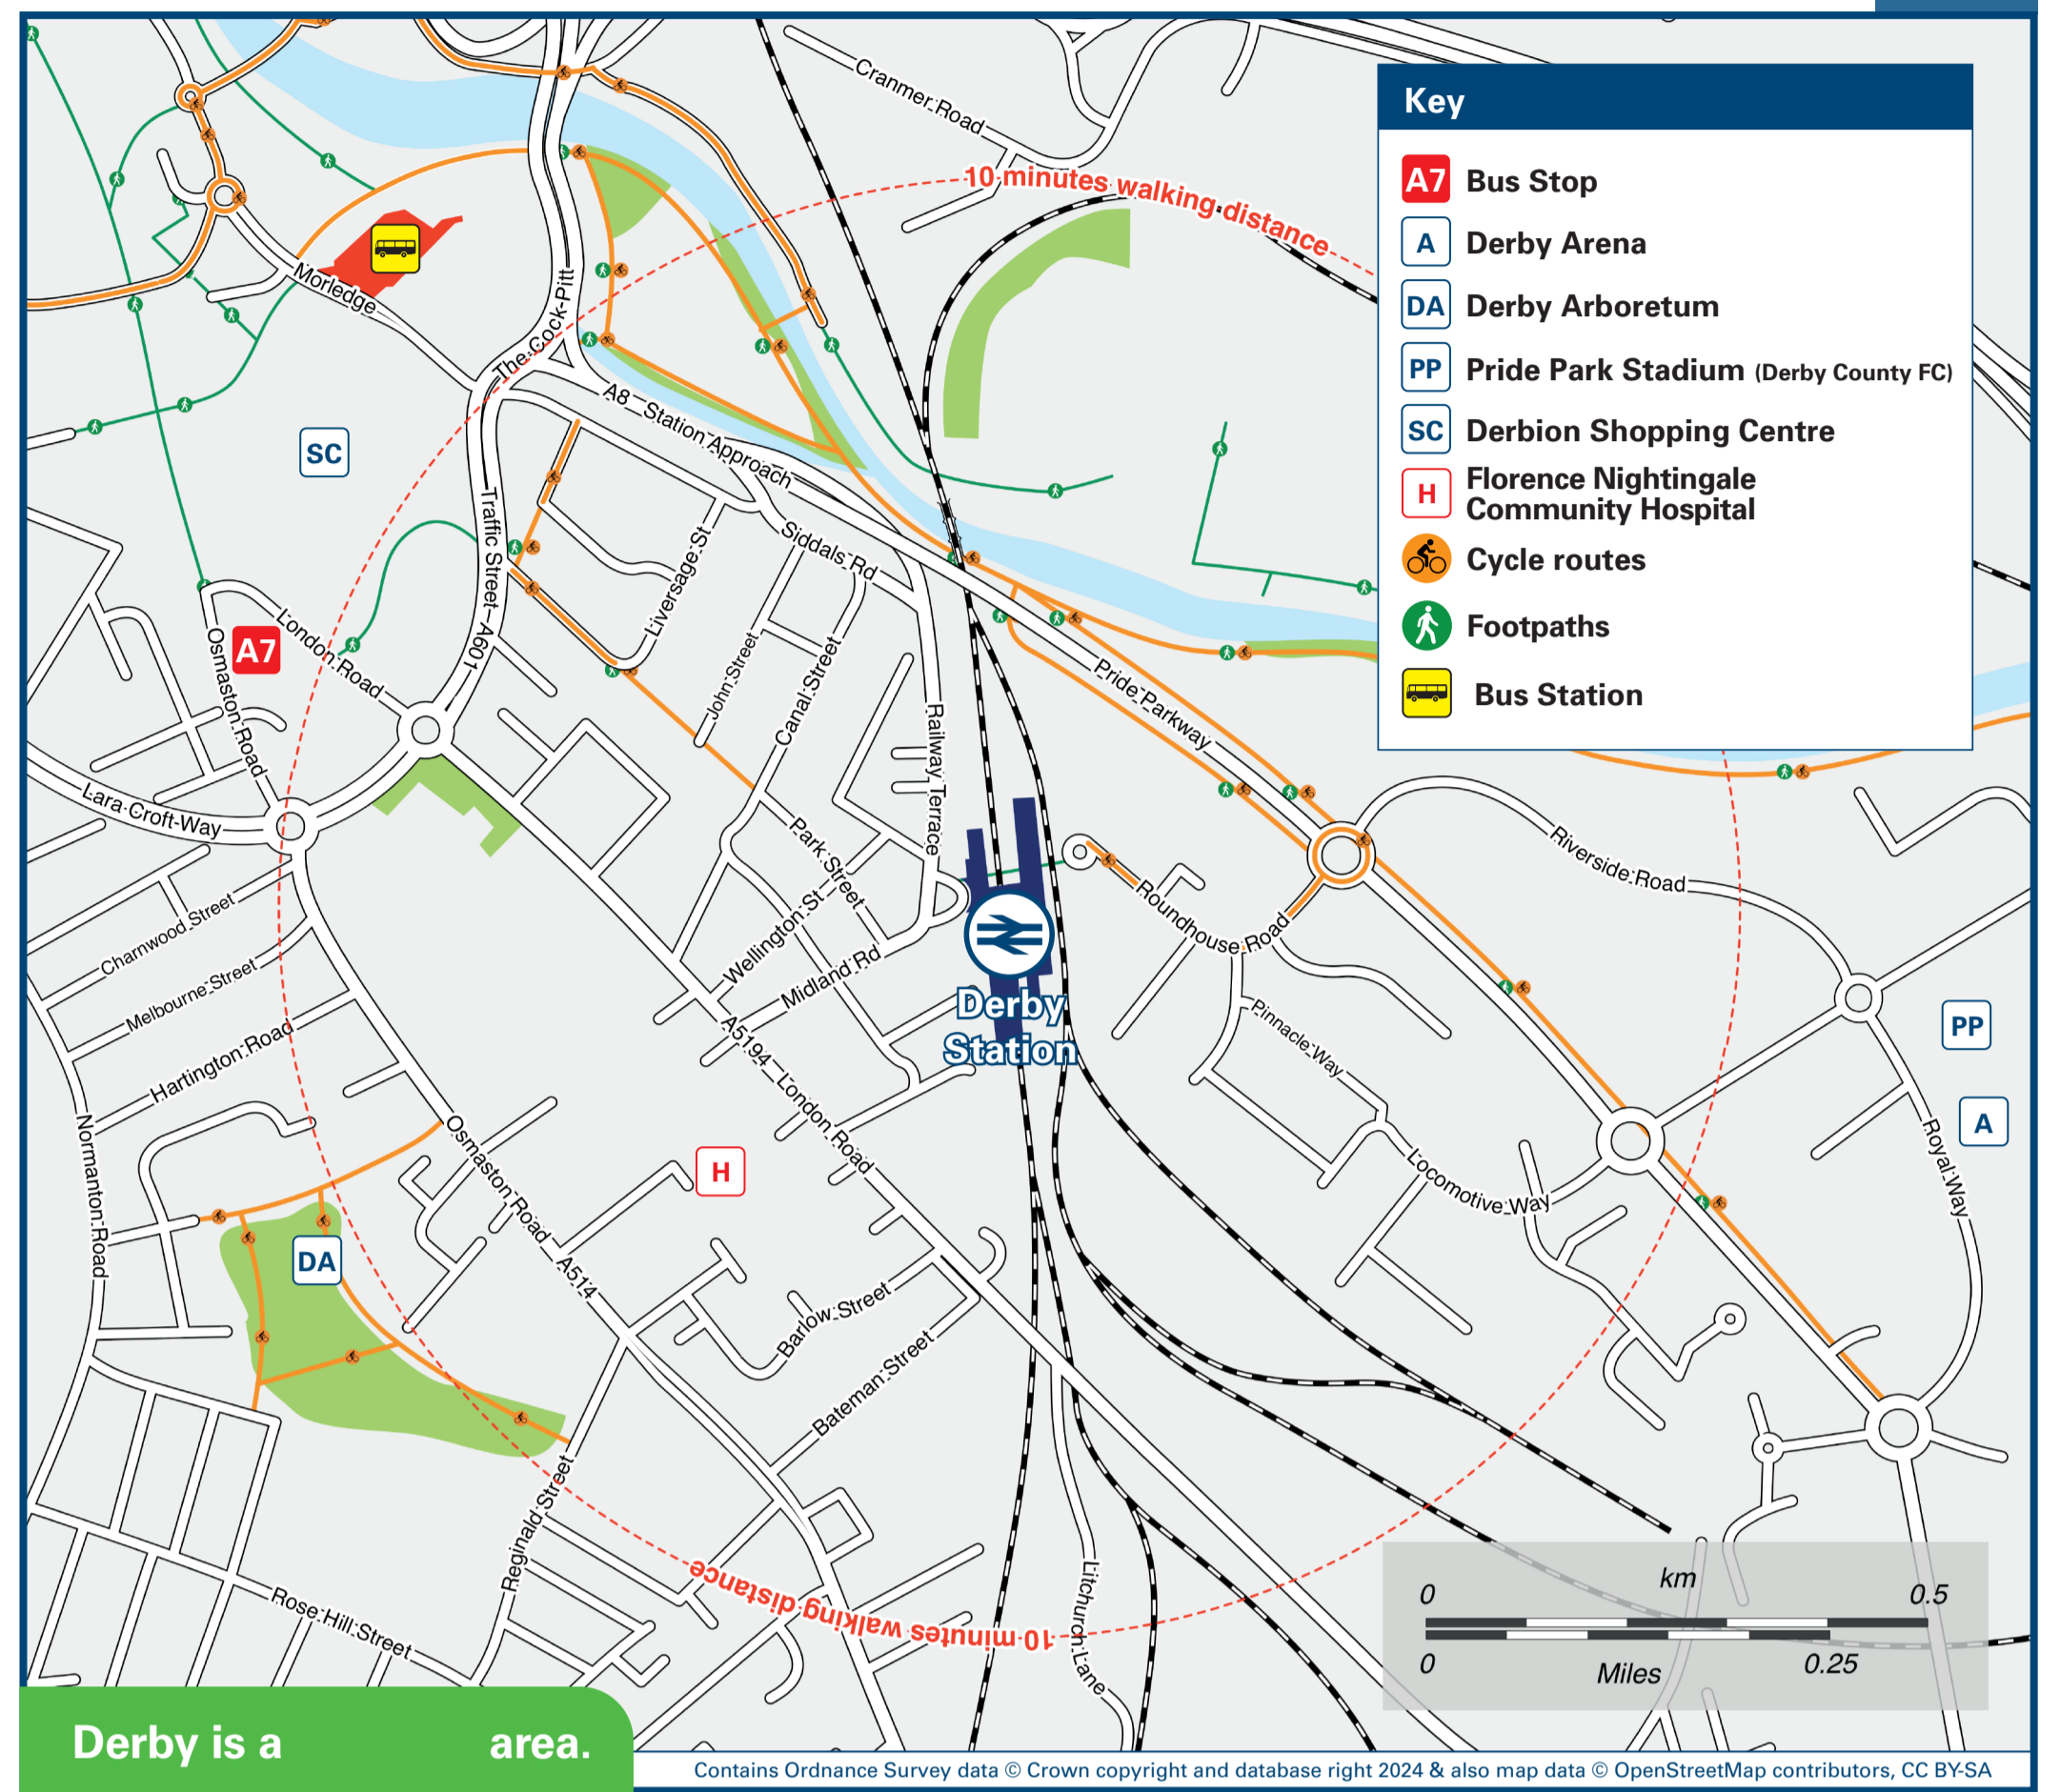

Derby Station

Onward Travel Information

Buses and Taxis

Rail replacement buses and coaches depart from the rear of the station on Roundhouse Road (Pride Park exit).

Local area map

Derby is a area.

PlusBus is a discount price 'bus pass' that you buy with your train ticket. It gives you unlimited bus travel around your chosen town, on participating buses. Visit www.plusbus.info

Main destinations by bus

(Data correct at March 2024)

DESTINATION	BUS ROUTES	BUS STOP
● Allestree Lane End	114	S 1
	1C	S 2
● Alvaston (Boulton Lane Estate)	1A	S 3
	1, 1C	S 2
● Alvaston (Keldholme Lane)	1A	S 3
● Alvaston (Shardlow Road)	'skylink Derby'	S 2
Ashbourne	114	S 1
	'Swift'	Bus Station Bay 4
Aston-on-Trent	70, 70A	S 2
Castle Donnington	'skylink Derby'	S 2
	1, 1A, 70, U1, 114, 'skylink Derby'	S 1
● Derby (City Centre & Bus Station)	1C	S 3
● Derby (City Centre, Osmaston Road)	'Royal Derby' #	A, S 2

DESTINATION	BUS ROUTES	BUS STOP
East Midlands Airport	'skylink Derby'	S 2
East Midlands Gateway	'skylink Derby'	S 2
Hulland Ward	114	S 1
Kedleston	114	S 1
● London Road (Derby)	1, 1C, 'skylink Derby'	S 2
Muggington	114	S 1
	1, 1C	S 2
● Radford Street	1A	S 3
	'Royal Derby' #	A, S 2
	'mickleover'	Bus Station Bay 2 1
● Royal Derby Hospital	X38	Victoria Street B 4
	5	Osmaston Road A 7
Shardlow	'skylink Derby'	S 2

DESTINATION	BUS ROUTES	BUS STOP
● University of Derby (Kedleston Road)	U1, 114	S 1
	'allestree'	Victoria Street B 4
Weston-on-Trent	70, 70A	S 2
Weston Underwood	114	S 1

Notes

● **PLUSBUS** destination, please see below for details.