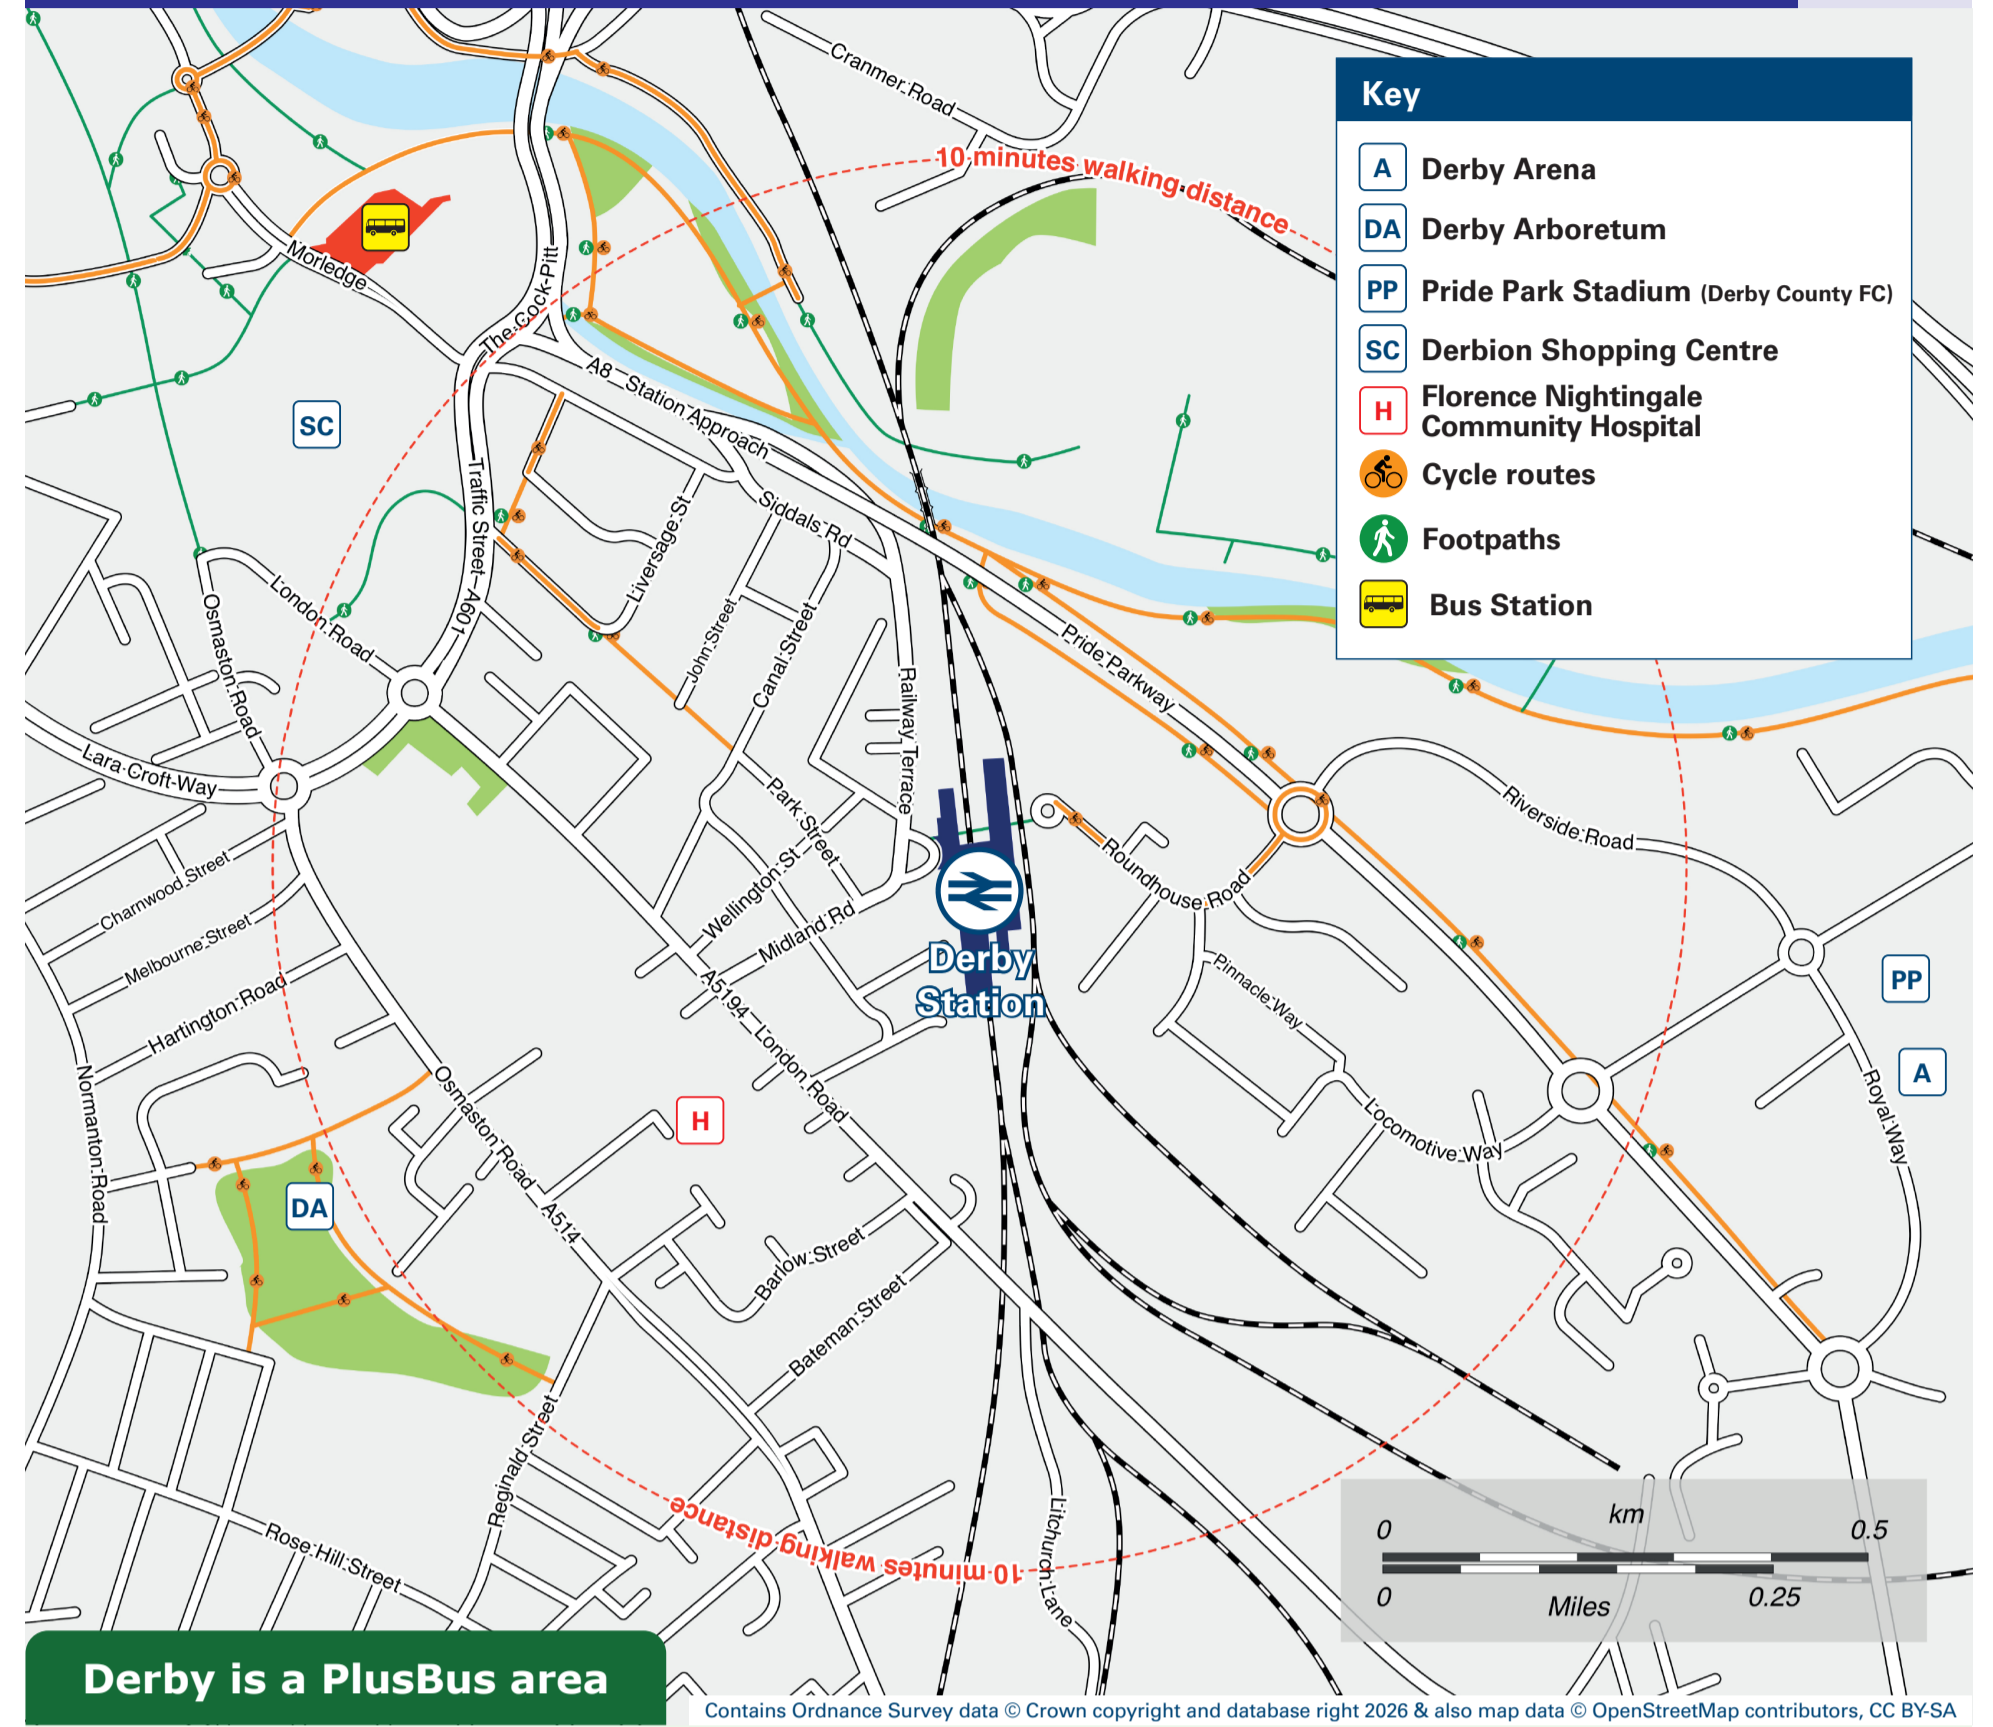

Local area map

Derby is a PlusBus area

Add PlusBus to your train ticket—now available on eTicket from leading rail ticketing apps—for unlimited bus travel in the PlusBus zone in your destination town or city. Visit [plusbus.info](https://www.plusbus.info)

Main destinations by bus

(Data correct at April 2026)

DESTINATION	BUS ROUTES	BUS STOP	DESTINATION	BUS ROUTES	BUS STOP	DESTINATION	BUS ROUTES	BUS STOP
● Allenton (Bingham Street)	2	S 2	● Derby (City Centre, Osmaston Road)	'Royal Derby' #	S 2	● Pride Park (for Park & Ride)	1B	S 5
● Allestree Lane End	114*	S 1	● East Midlands Airport	'skylink Derby'	S 2	● Royal Derby Hospital	'Royal Derby' #	S 2
● Alvaston (Boulton Lane Estate)	1A, 1C 1B	S 2 S 5	● East Midlands Gateway	'skylink Derby'	S 2	● Shardlow	'skylink Derby'	S 2
● Alvaston (Shardlow Road)	'skylink Derby'	S 2	● Florence Nightingale Community Hospital	5-10 minutes walk to this destination, please see Local Area Map		● University of Derby (Kedleston Road)	U1~, 114*	S 1
● Ashbourne	114*	S 1	● Hulland Ward	114*	S 1	● Weston Underwood	114*	S 1
● Boulton (The Cornishman)	1A, 1C	S 2	● Kedleston	114*	S 1	● Wilmorton (Alvaston Park)	1A, 1C	S 2
● Castle Donnington	'skylink Derby'	S 2	● King's Newton (Pack Horse Inn)	2	S 2			
● Chellaston (High Street)	2	S 2	● London Road (Derby)	1A, 1C, 'skylink Derby'	S 2			
● Crewton (Booth Street)	1A, 1C	S 2	● Muggington	114*	S 1			
● Derby (City Centre & Bus Station)	1A, 1C, 2, U1~, 114*, 'skylink Derby'	S 1	● Osmaston	2	S 2			
	1B	S 4						

NOTES

- PlusBus destination, please see below for details. For bus times and days of operation please contact Traveline on www.traveline.info or call: 0871 200 22 33
- For further bus services around Derby, connections are available from Derby Bus Station, and from Derby City Centre bus stops on London Road and Osmaston Road.
- # Bus route "Royal Derby" operates a Mondays to Fridays service, only.
- Bus route 114 operates a limited daytime Mondays to Saturdays service, only. No evenings or Sundays service.
- ~ Bus route U1 operates a term-time Mondays to Fridays service, only.

Taxis

Derby is a major station where taxis are usually available on a rank. Advance booking is not normally necessary, unless arriving early in the morning or late at night. Operators who may accept bookings include: (Inclusion of this number doesn't represent any endorsement of the taxi firm)

Albatross Cars
01332 345 345

Eagle City Cars
01332 200 100

Western Cars
01332 331 331

Further information about all onward travel

Local Cycle Info

[derby.gov.uk](https://www.derby.gov.uk)
For more information about cycle routes.

National Cycle Info

[walkwheelcycletrust.org.uk](https://www.walkwheelcycletrust.org.uk)

Bus Times

PlusBus

[plusbus.info](https://www.plusbus.info)

PlusBus is a discount price 'bus pass' that you buy with your train ticket. It gives you unlimited bus travel around your chosen town, on participating buses. Visit [plusbus.info](https://www.plusbus.info)

National Rail Enquiries