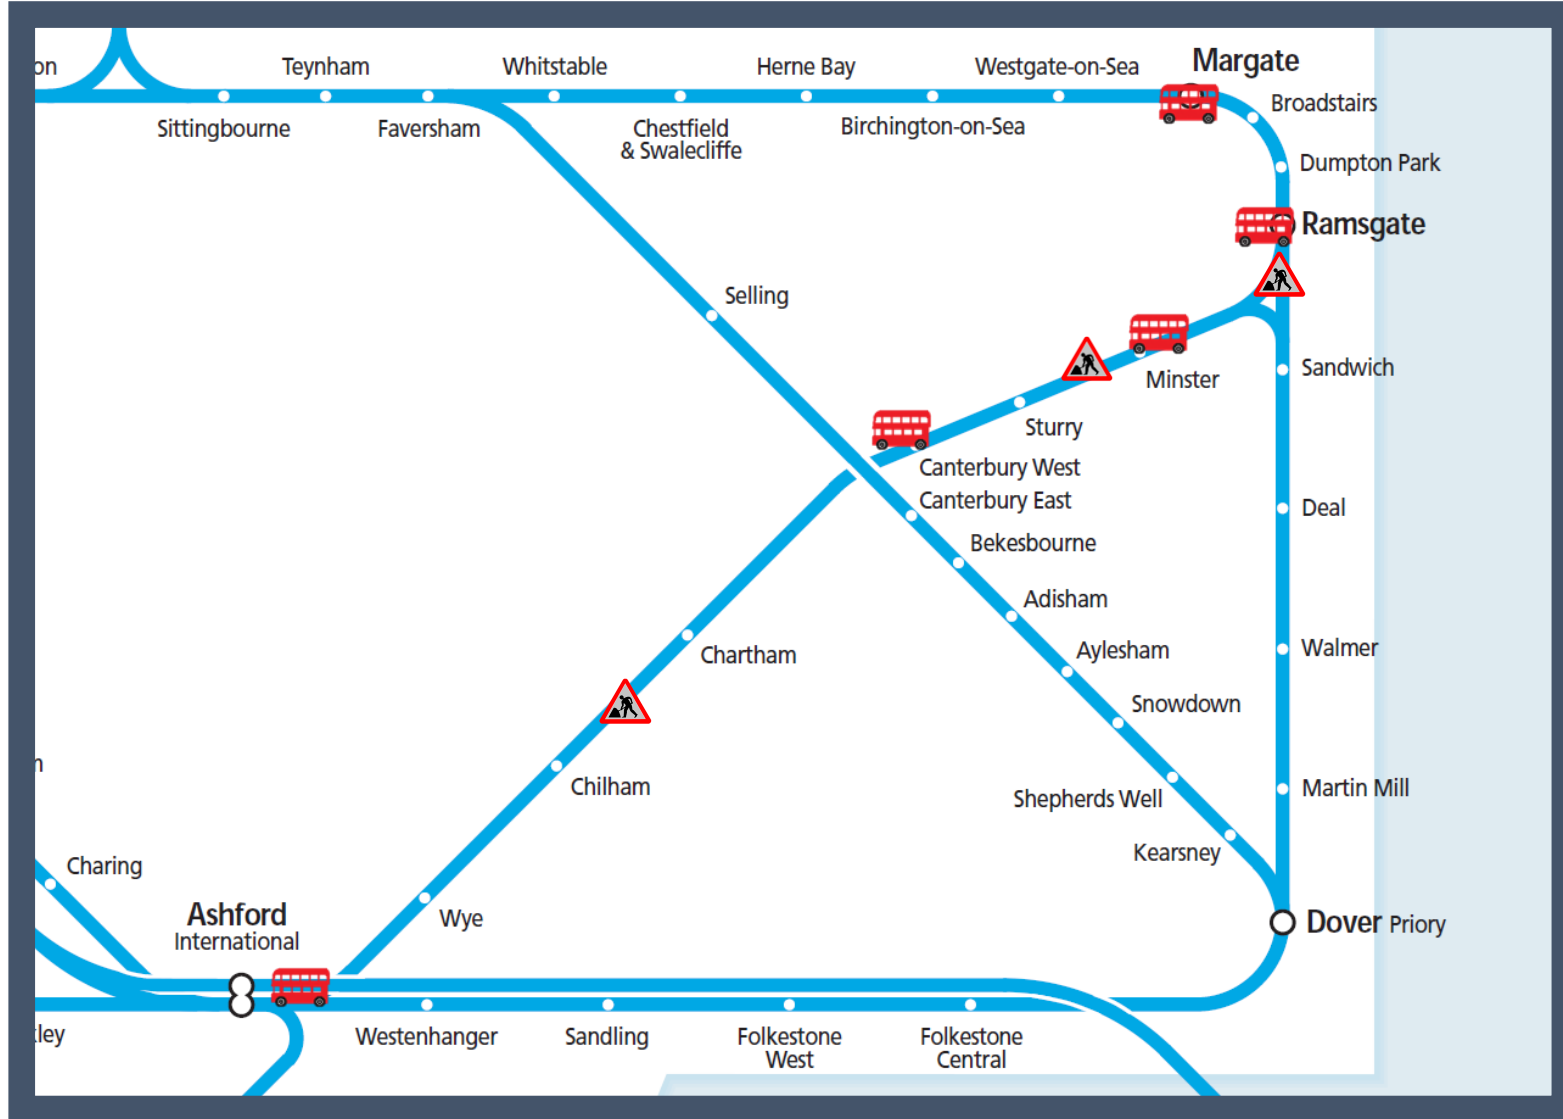

Buses replace trains between Ashford International and Ramsgate via Canterbury West

West

TOC affected: Southeastern

Key:

Engineering Works

Bus Replacement Services