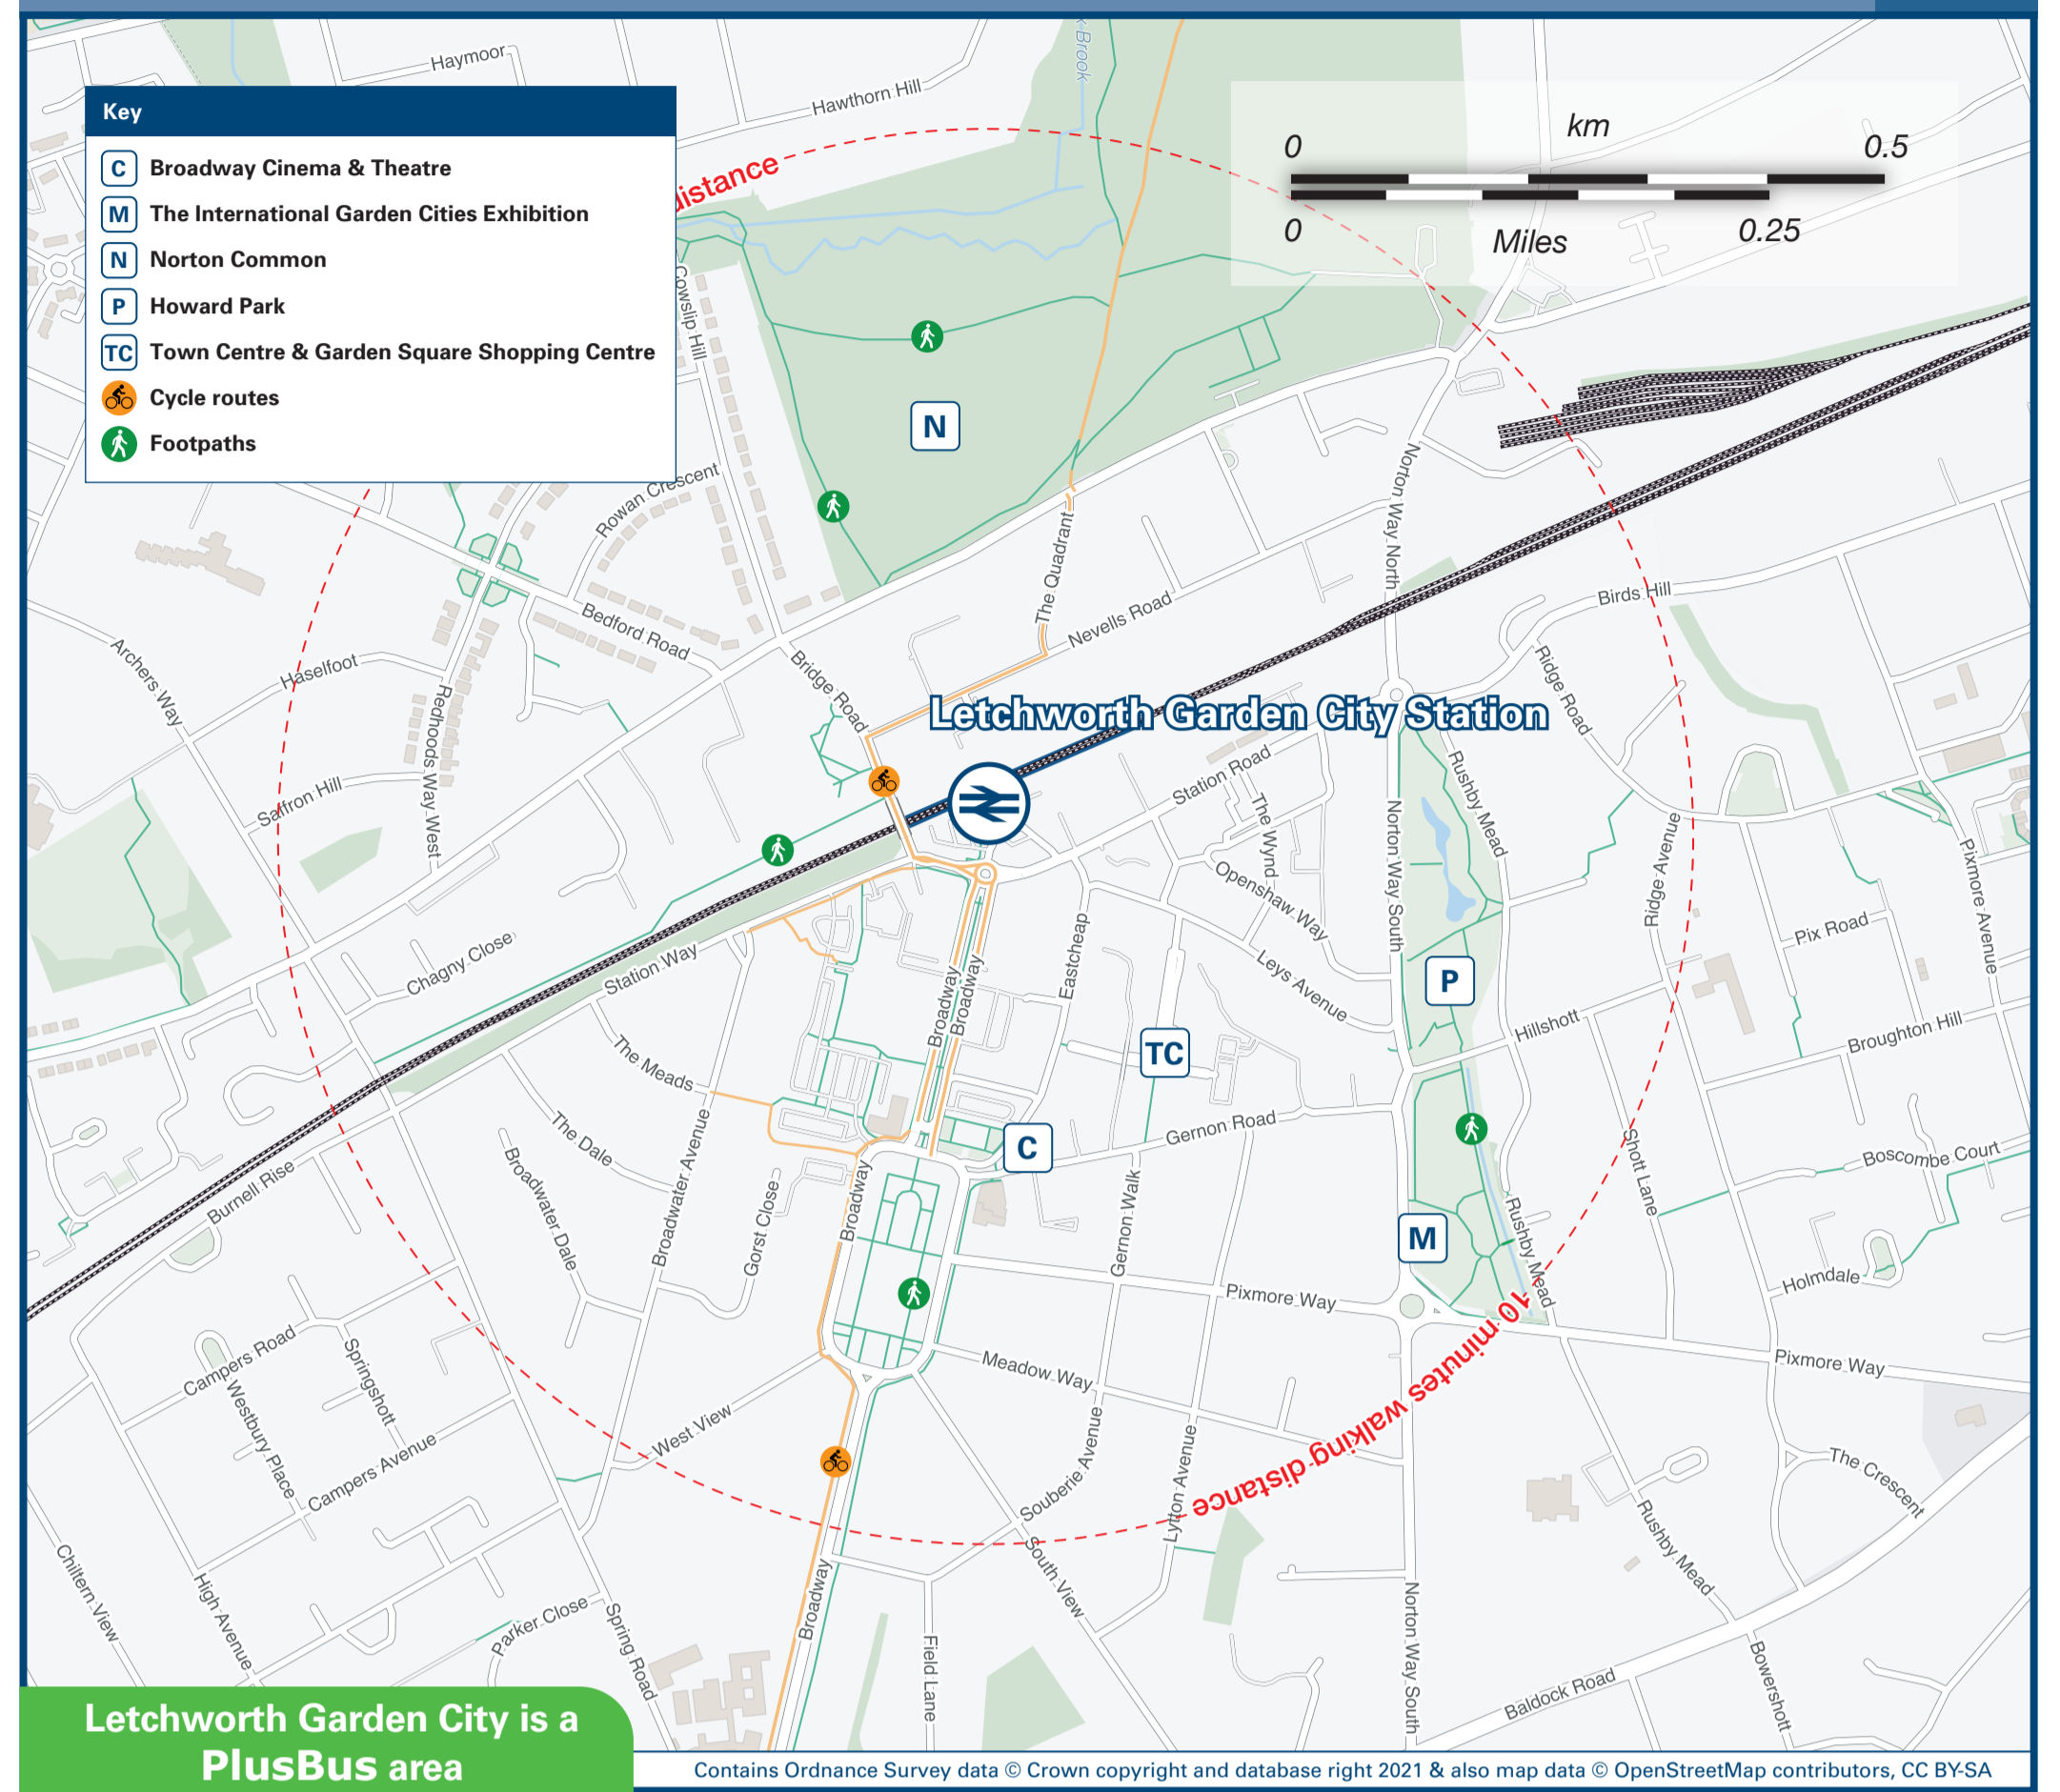

Letchworth Garden City Station

Onward Travel Information

Buses and Taxis

Rail replacement buses towards Stevenage and Central London, also towards Cambridge from outside the station entrance, on Station Road.

Local area map

Letchworth Garden City is a **PlusBus** area

PlusBus is a discount price 'bus pass' that you buy with your train ticket. It gives you unlimited bus travel around your chosen town, on participating buses. Visit www.plusbus.info

Main destinations by bus

(Data correct at May 2023)

DESTINATION	BUS ROUTES	BUS STOP
Arlesey	96#, 96A#	D
Ashwell Village	91#	E
● Baldock	91#, 98, 98A, 386#	E
Bishops Stortford	386#	E
Buntingford	386#	E
● Clothall Common	91#	E
Cottered	386#	E
Fairfield Park	97, 97A	A
● Grange Estate	55	C, G
Graveley	55	C, G
Hitchin	386#	C
	97, 97A, 98, 98A	B

DESTINATION	BUS ROUTES	BUS STOP
● Jackmans Estate	55	C, G
Lister Hospital (Stevenage)	55, 386#	C, G
Little Hadham	386#	E
● Lordship Estate	53	D
Newnham	91#	E
● Norton	96#, 96A#	D
Odsey (for Ashwell & Morden Railway Station)	91#	E
Puckeridge	386#	E
Purwell (Chaucer Way)	97A, 98A	B
● Radwell Lane	91#	E
Royston	91#	E
Standon	386#	E