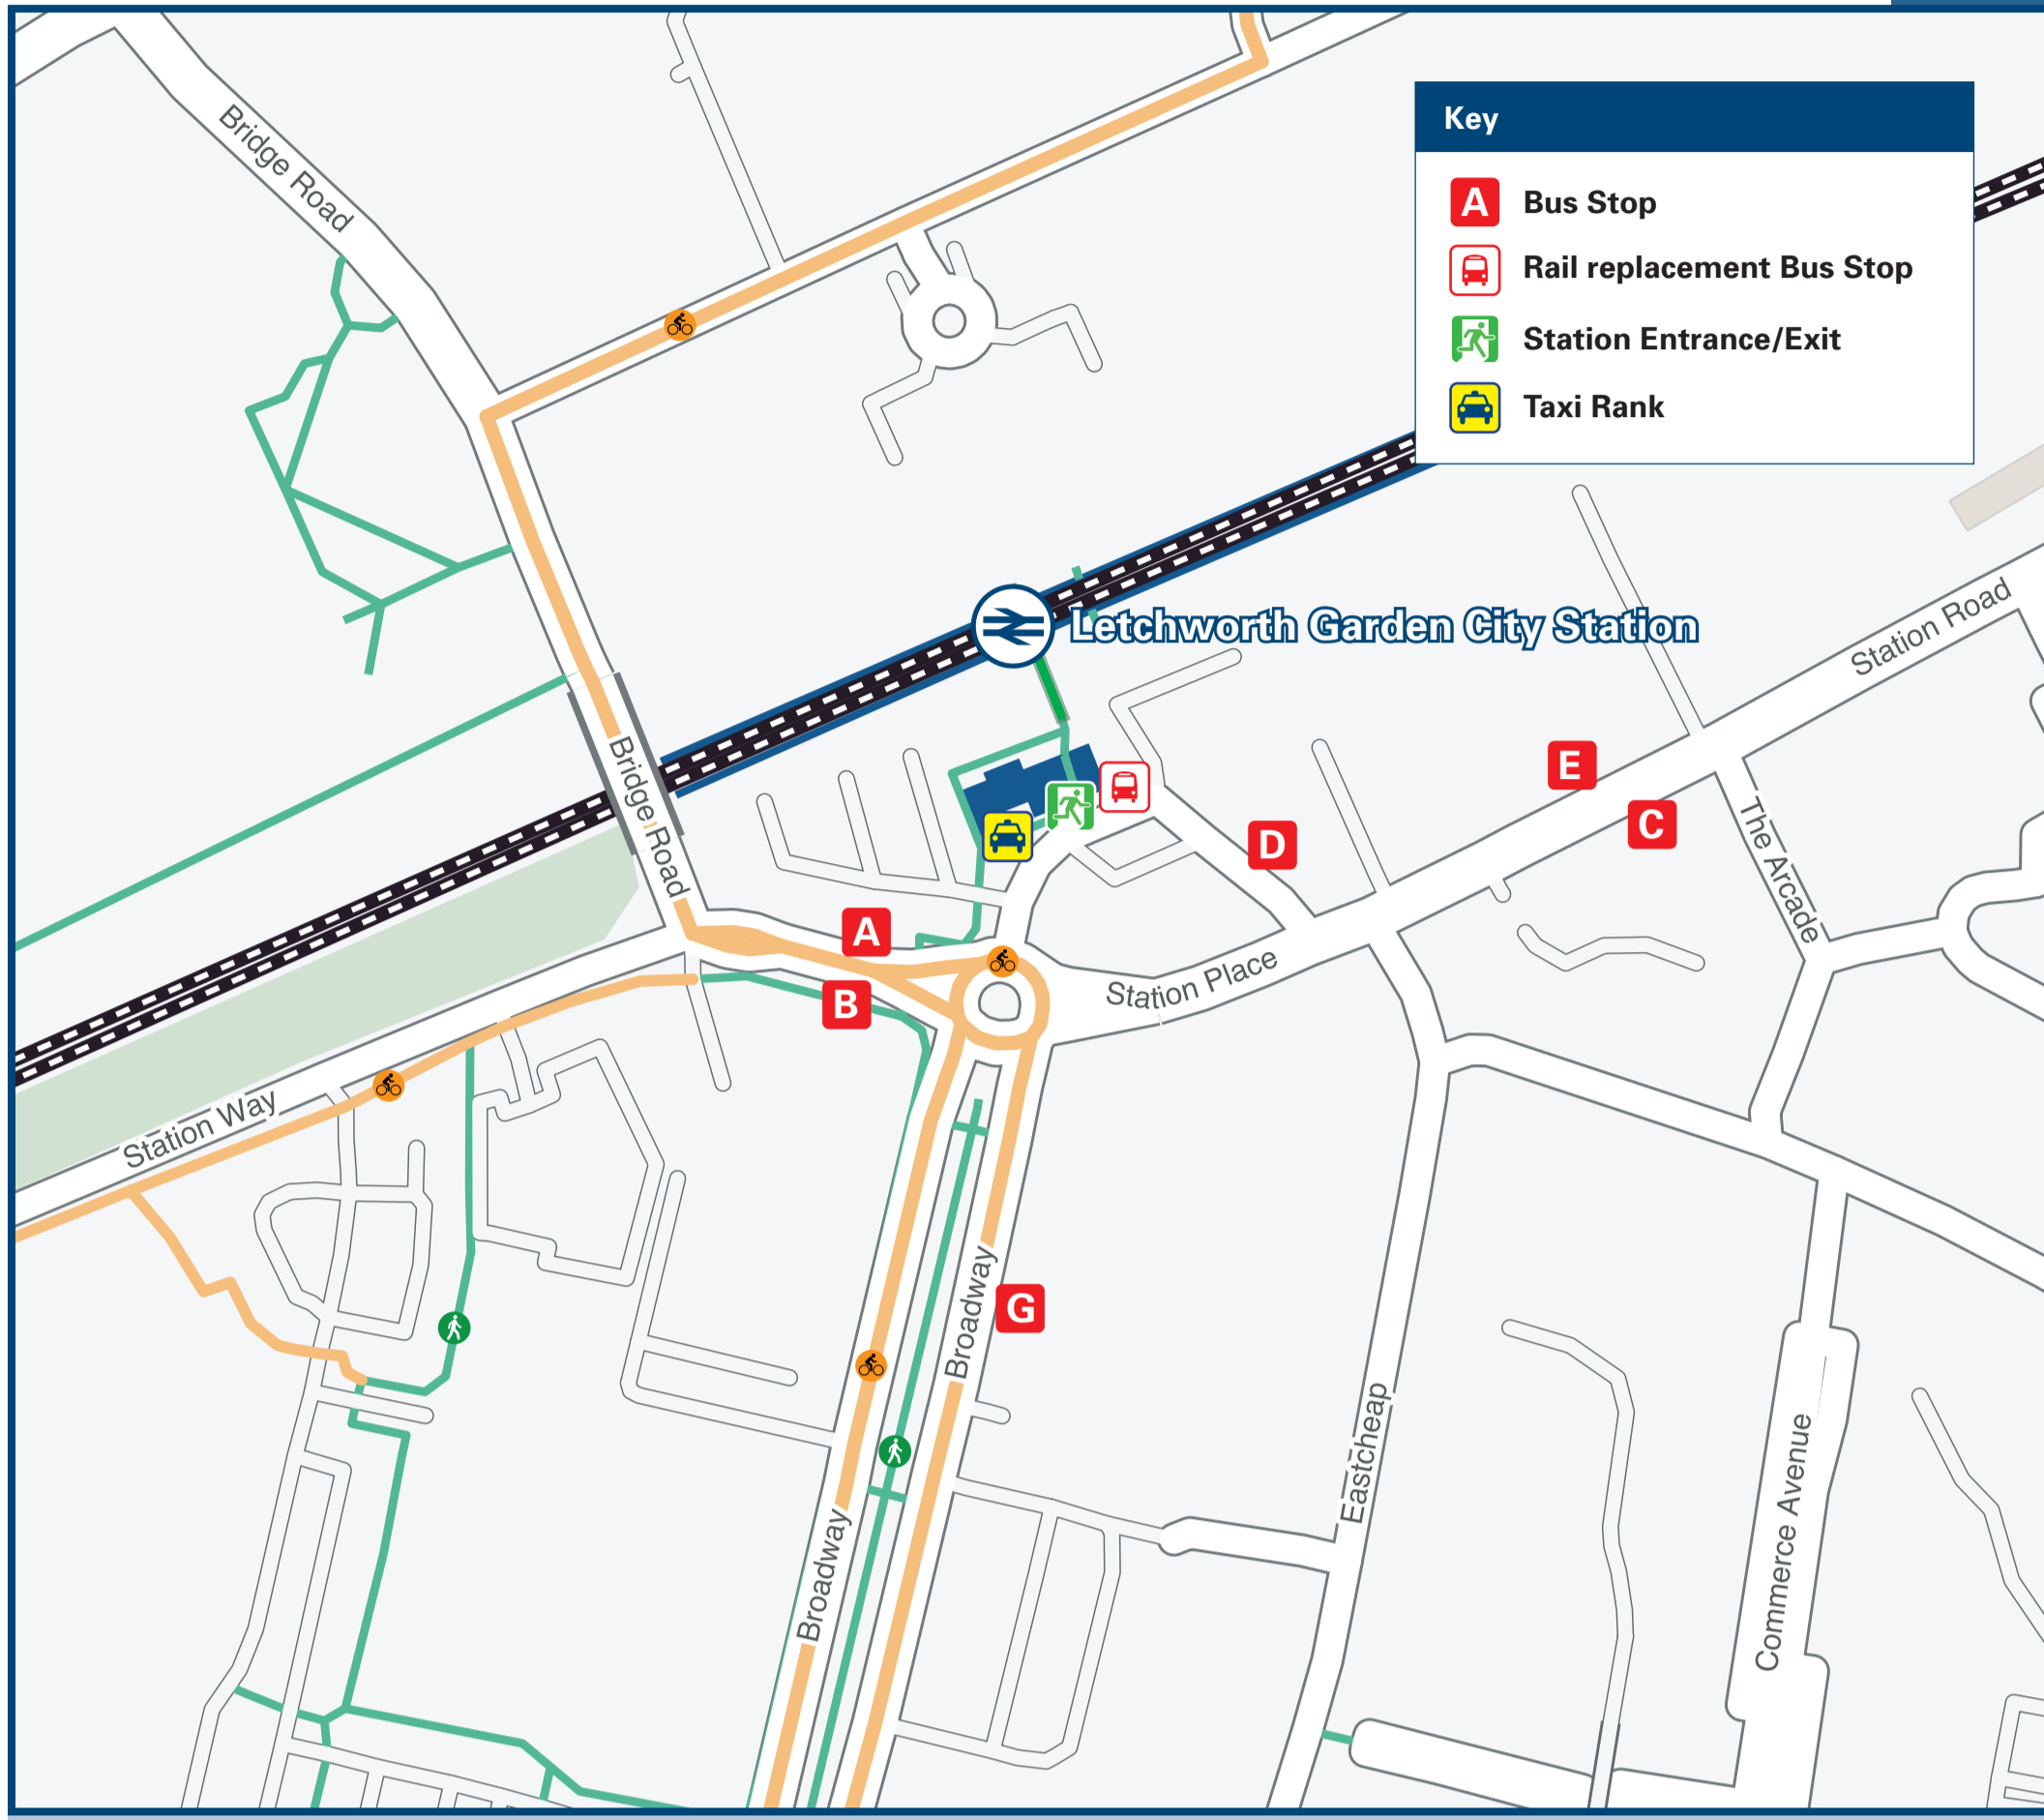

Letchworth Garden City Station

Onward Travel Information

Buses and Taxis

Rail replacement buses depart from the station front.

Local area map

PlusBus is a discount price 'bus pass' that you buy with your train ticket. It gives you unlimited bus travel around your chosen town, on participating buses. Visit www.plusbus.info

Main destinations by bus (Data correct at May 2024)

DESTINATION	BUS ROUTES	BUS STOP
Arlesey	96#, 96A#	B, D
Ashwell Village	91#	E
● Baldock	91#, 98, 386#	E
Bishops Stortford	386#	E
Buntingford	386#	E
● Clothall Common	91#	E
Cottered	386#	E
Fairfield Park	97	A
● Grange Estate	55	C, G
Graveley	55	C, G
Hitchin	386#	C
	97, 98	B
● Jackmans Estate	55	C, G

DESTINATION	BUS ROUTES	BUS STOP
Lister Hospital (Stevenage)	55, 386#	C, G
Little Hadham	386#	E
● Lordship Estate	53	B
Newnham	91#	E
● Norton	96#, 96A#	B, D
Odsey (for Ashwell & Morden Railway Station)	91#	E
Puckeridge	386#	E
Purwell (Chaucer Way)	97, 98A	B
● Radwell Lane	91#	E
Royston	91#	E
Standon	386#	E
Stevenage	55, 386#	C, G
Stevenage Old Town	55, 386#	C, G

DESTINATION	BUS ROUTES	BUS STOP
● Stofold	96#, 96A#	B, D
	97	A
Westmill (near Buntingford)	386#	E
	53, 96#	B
Wilbury Hills	97	A

Notes

- PlusBus destination, please see below for details
- Bus route 53 operates on Mondays to Saturdays, only. No Sunday or Bank Holidays service.
- Bus routes 55, 97 & 98 operate daily services.
- For all bus times and days of operation please see bus stop timetables or contact Traveline.
- ⚡ Direct trains operate to this destination from this station.
- # Bus routes 91, 96, 96A & 386 operates limited Mondays to Saturdays services, only. No Sunday or Bank Holiday services.