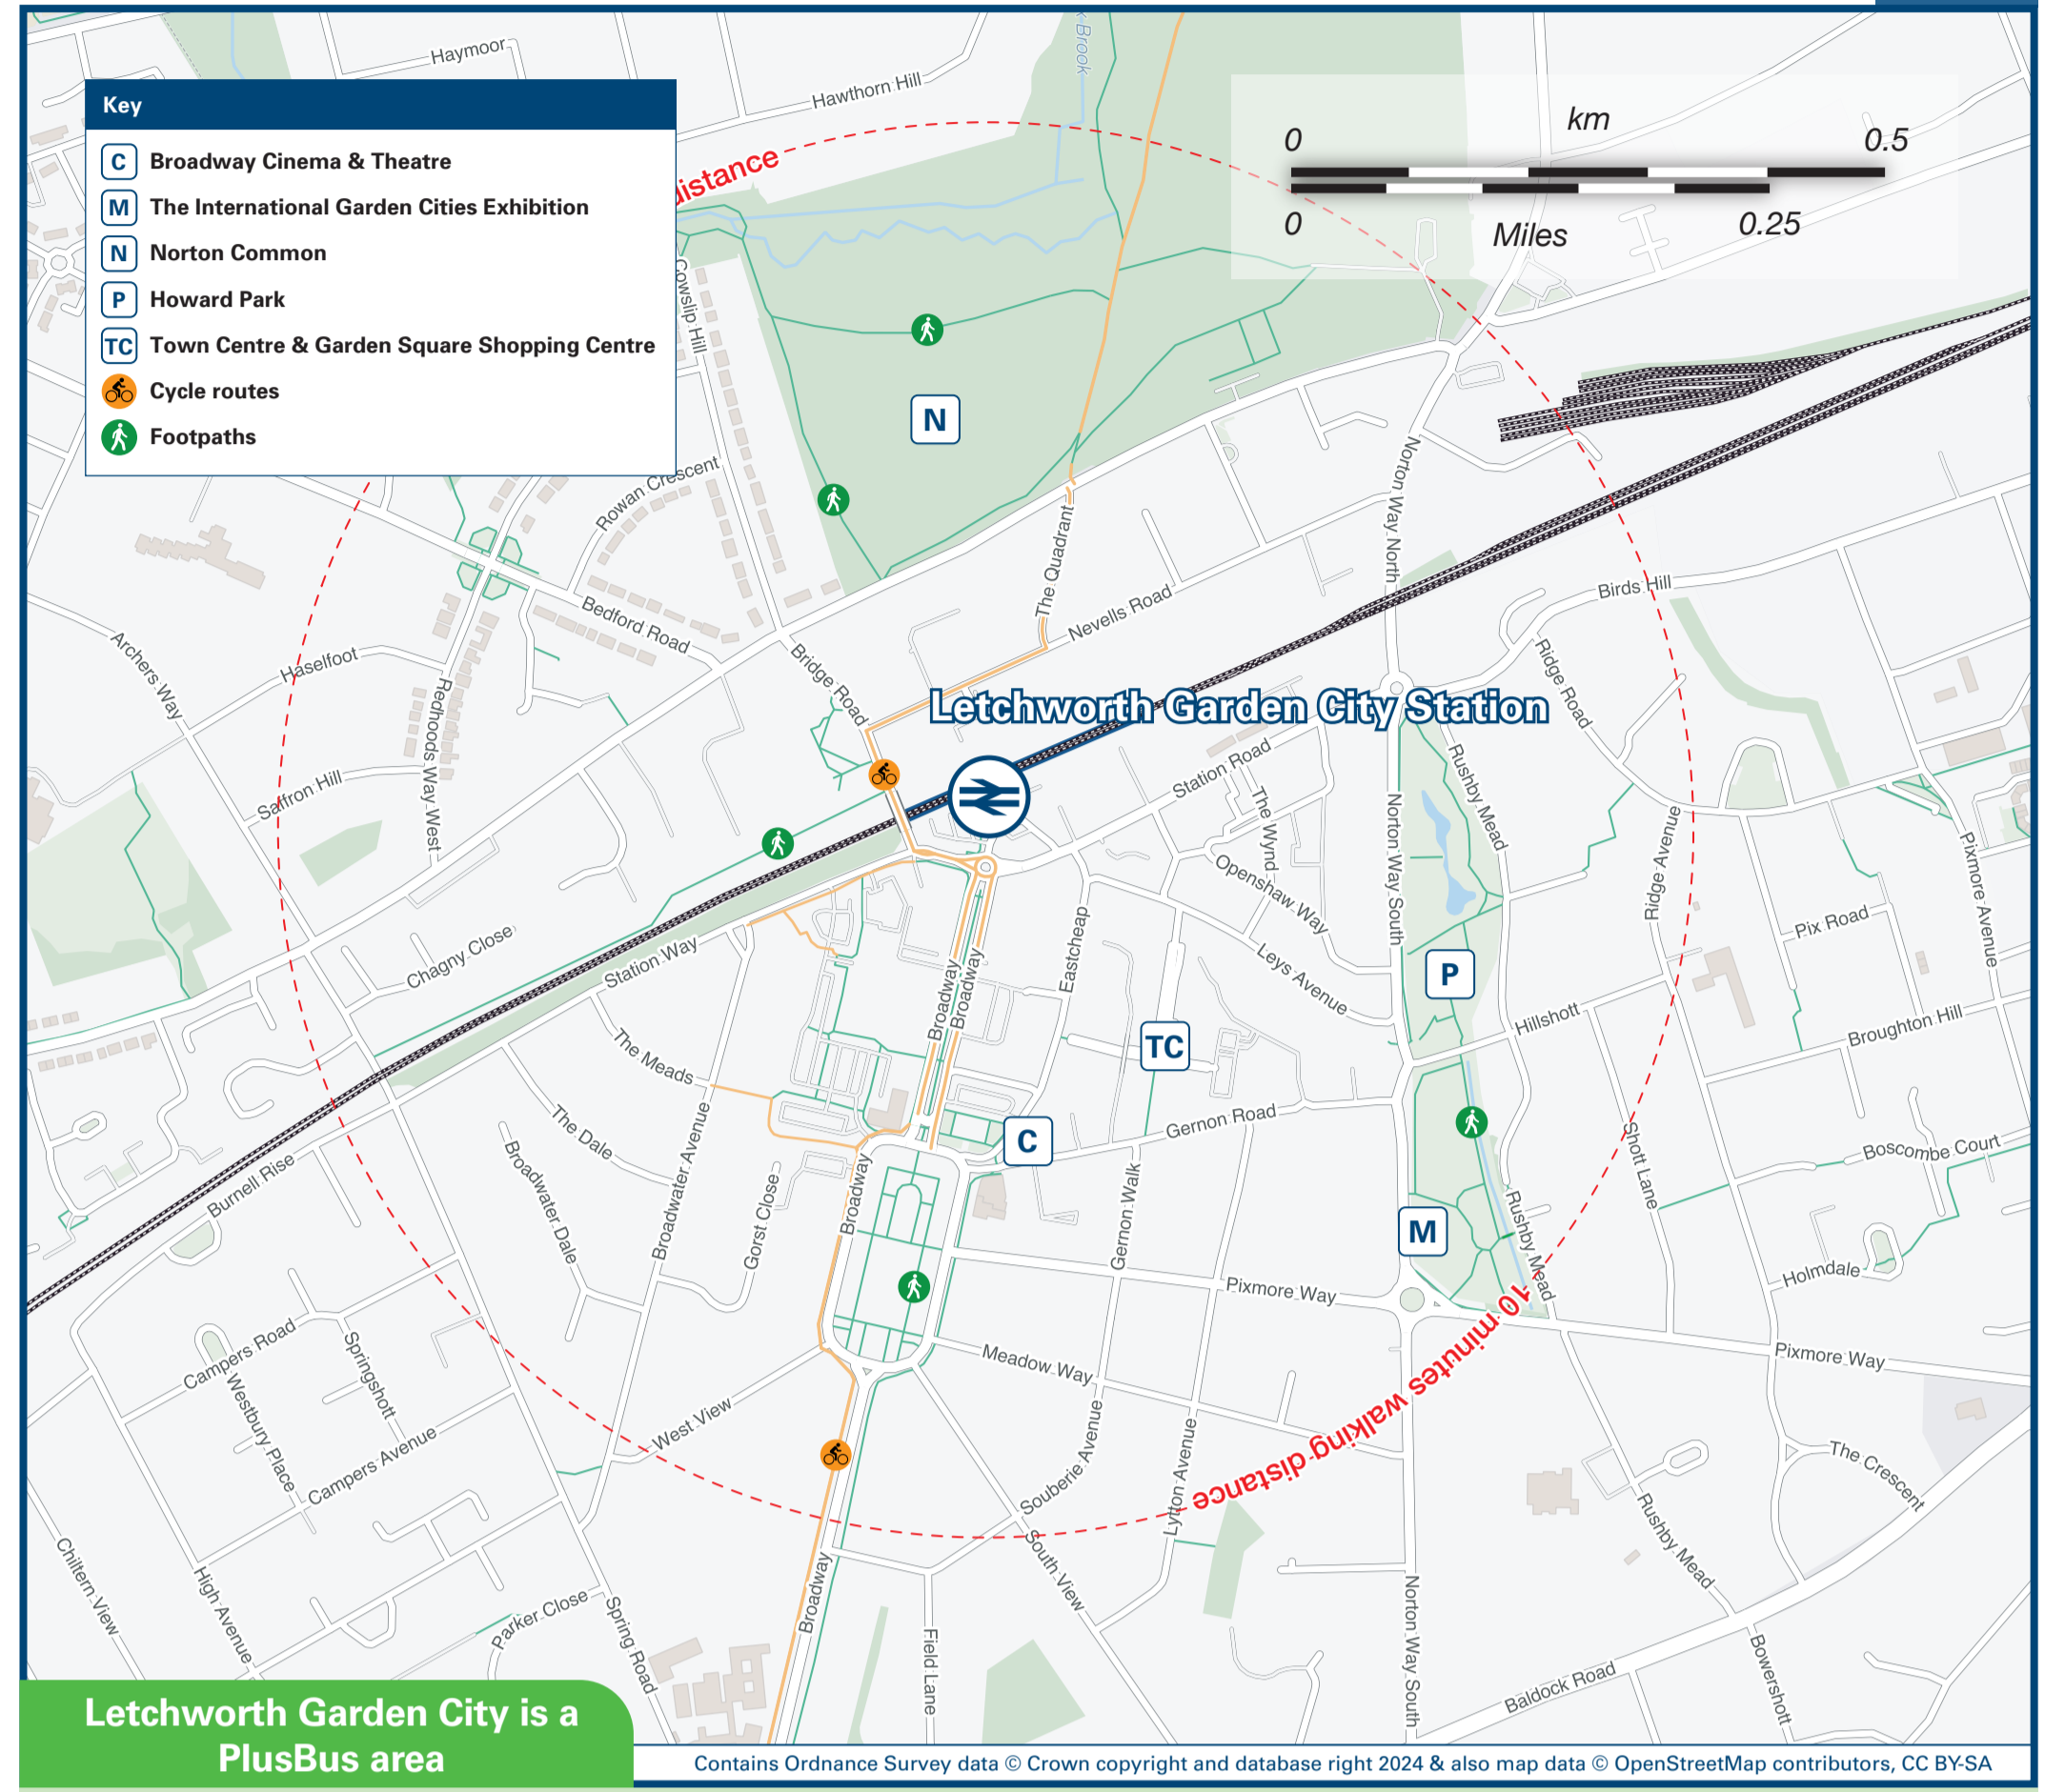

Letchworth Garden City Station

Onward Travel Information

Buses and Taxis

Rail replacement buses depart from the station front.

Local area map

PlusBus is a discount price 'bus pass' that you buy with your train ticket. It gives you unlimited bus travel around your chosen town, on participating buses. Visit www.plusbus.info

Main destinations by bus (Data correct at May 2024)

DESTINATION	BUS ROUTES	BUS STOP
Arlesey	96#, 96A#	B, D
Ashwell Village	91#	E
● Baldock	91#, 98, 386#	E
Bishops Stortford	386#	E
Buntingford	386#	E
● Clothall Common	91#	E
Cottered	386#	E
Fairfield Park	97	A
● Grange Estate	55	C, G
Graveley	55	C, G
Hitchin	386#	C
	97, 98	B
● Jackmans Estate	55	C, G

DESTINATION	BUS ROUTES	BUS STOP
Lister Hospital (Stevenage)	55, 386#	C, G
Little Hadham	386#	E
● Lordship Estate	53	B
Newnham	91#	E
● Norton	96#, 96A#	B, D
Odsey (for Ashwell & Morden Railway Station)	91#	E
Puckeridge	386#	E
Purwell (Chaucer Way)	97, 98A	B
● Radwell Lane	91#	E
Royston	91#	E
Standon	386#	E
Stevenage	55, 386#	C, G
Stevenage Old Town	55, 386#	C, G

DESTINATION	BUS ROUTES	BUS STOP
● Stofold	96#, 96A#	B, D
	97	A
Westmill (near Buntingford)	386#	E
	53, 96#	B
Wilbury Hills	97	A

Notes

- PlusBus destination, please see below for details
- Bus route 53 operates on Mondays to Saturdays, only. No Sunday or Bank Holidays service.
- Bus routes 55, 97 & 98 operate daily services.
- For all bus times and days of operation please see bus stop timetables or contact Traveline.
- ⚡ Direct trains operate to this destination from this station.
- # Bus routes 91, 96, 96A & 386 operates limited Mondays to Saturdays services, only. No Sunday or Bank Holiday services.