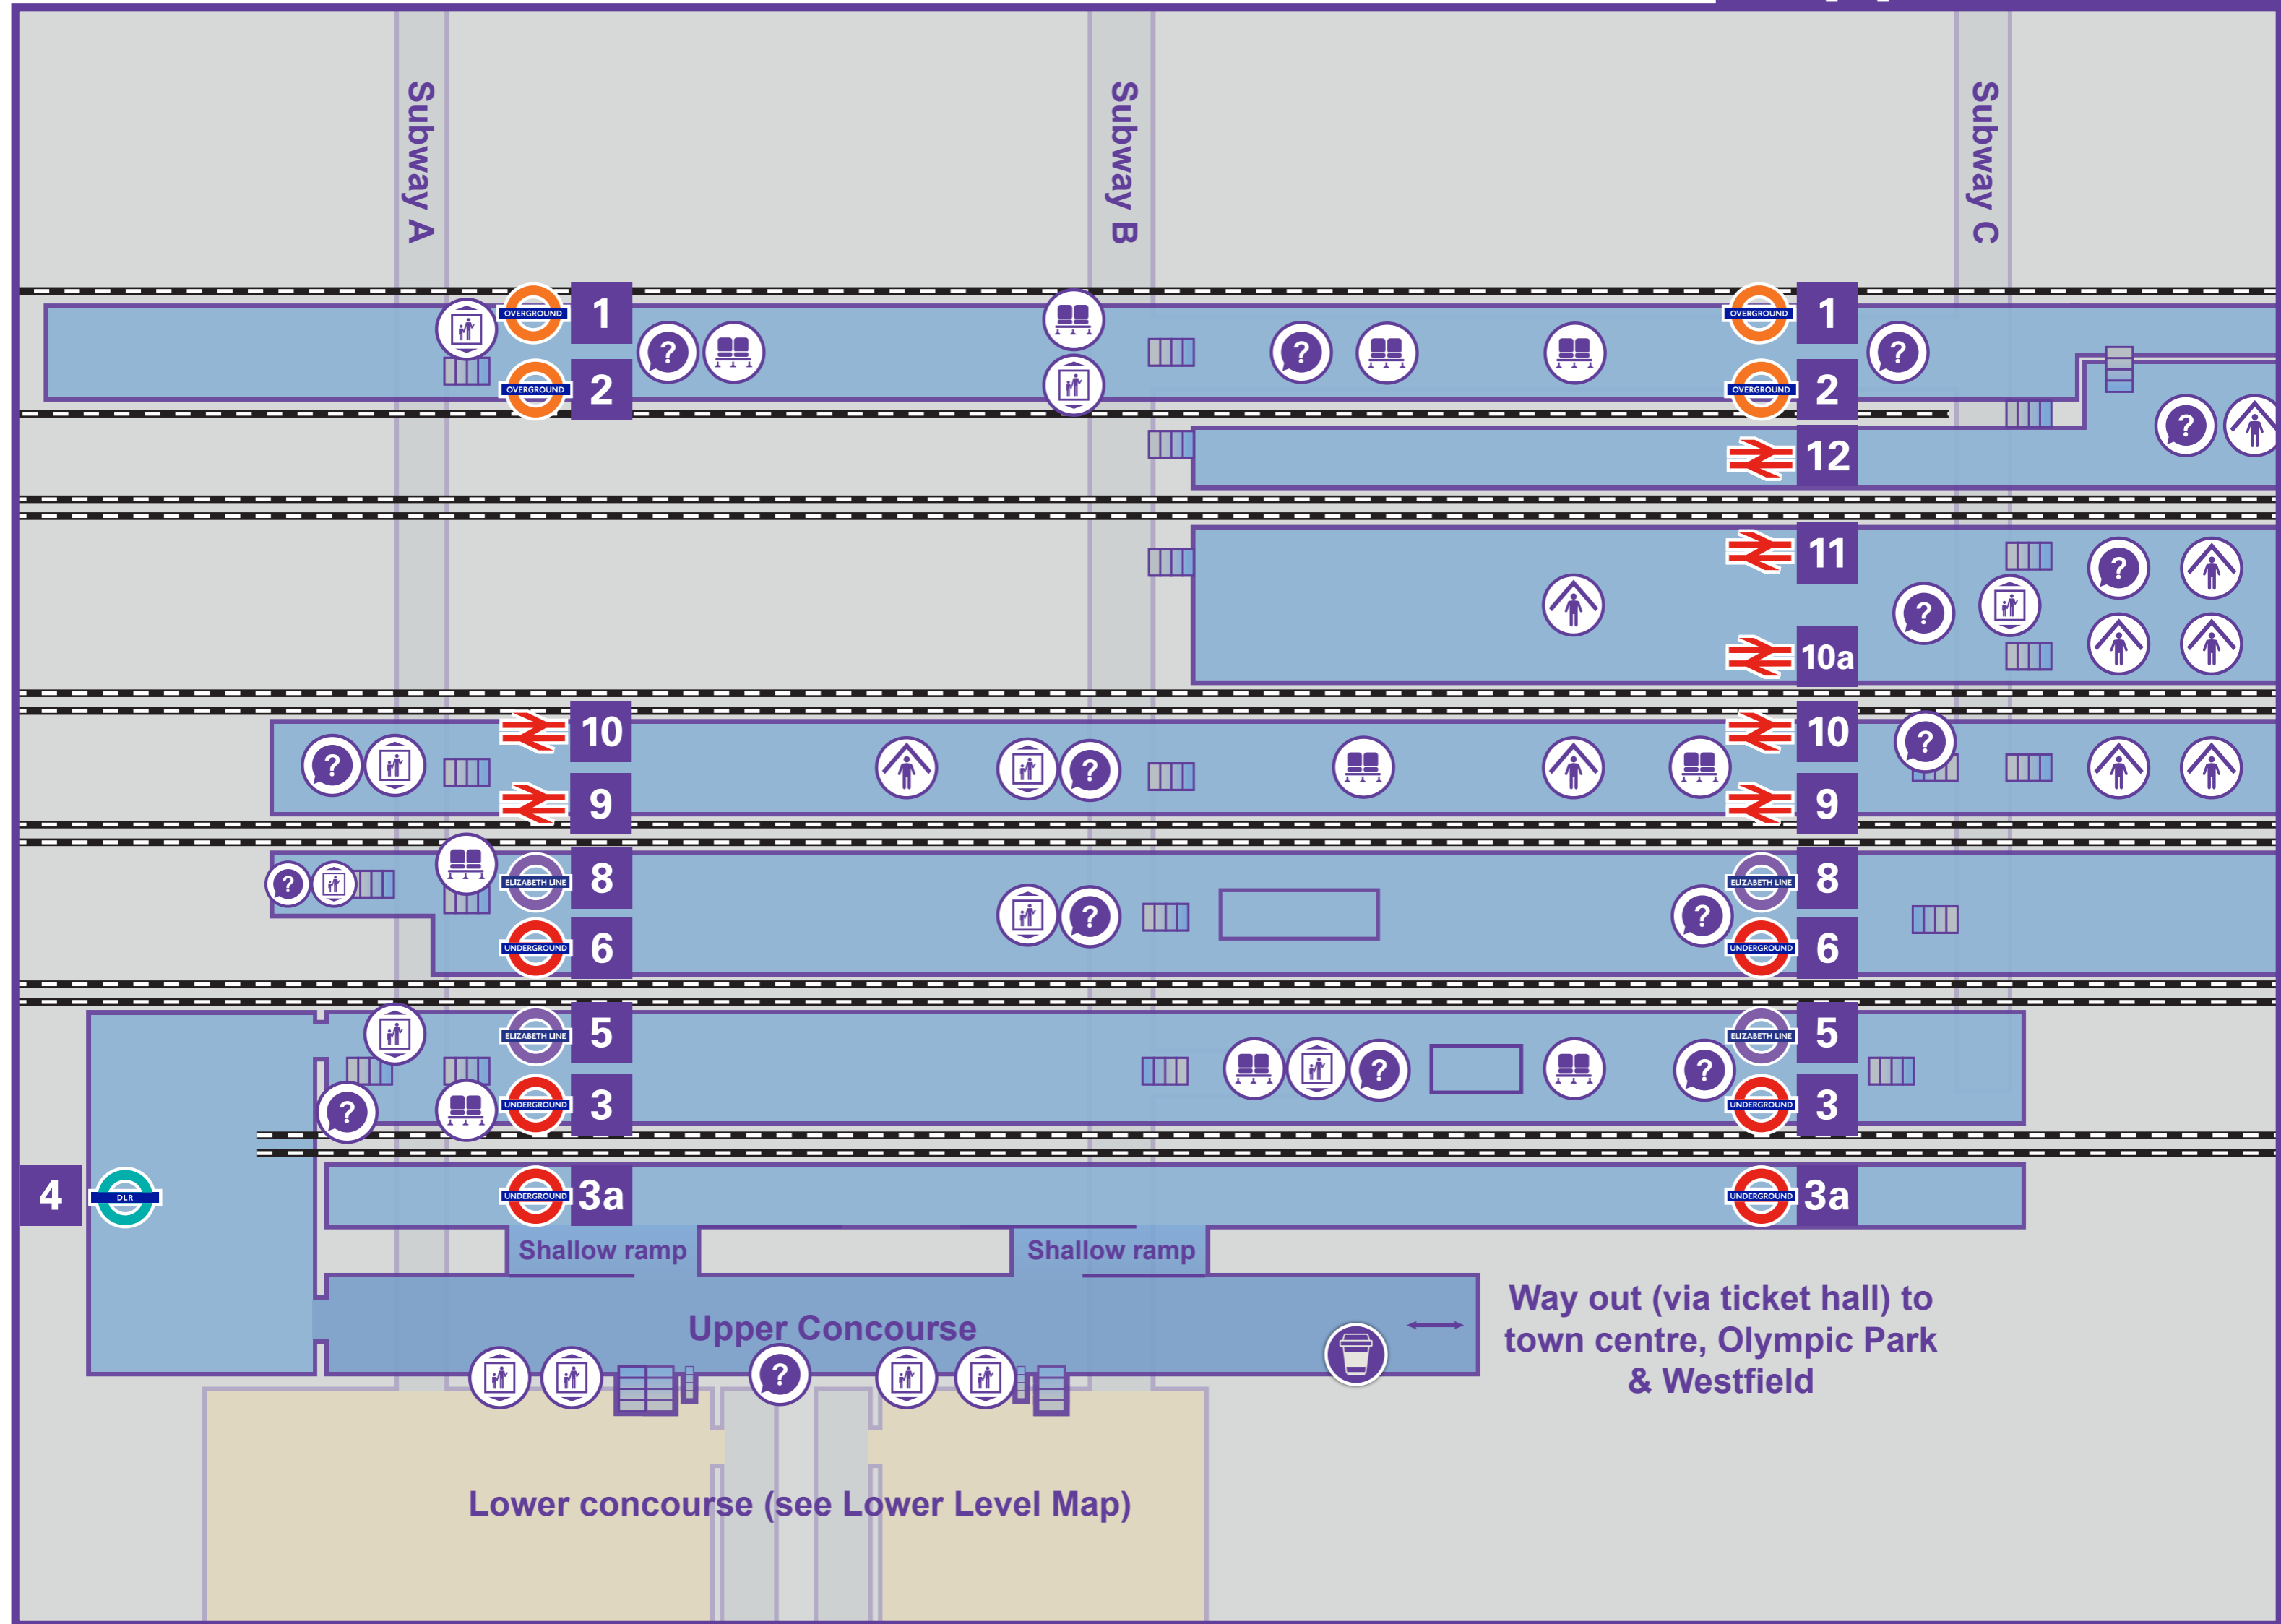

Stratford Station

Lower Level

Key			
1	Platform numbers		Cycle Rack
	Entrance/exit		Help Point
	Accessible Toilet		Lift
	Baby Change		Seats
	Cash Machine		Shelter
	Ticket Machine		Ticket Office
	Travel Information		Food & Drink Stall
	Unisex Toilet		Shop
	Waiting Room		Bus Station
	Overground		DLR Interchange
	Underground		Elizabeth line
	National Rail		c2c
	Abellio Greater Anglia		

Stratford Station

Upper Level

Key	1 Platform numbers	Cycle Rack	Ticket Machine	Food & Drink Stall	Overground
	Entrance/exit	Help Point	Ticket Office	Shop	Underground
	Accessible Toilet	Lift	Travel Information	Bus Station	National Rail
	Baby Change	Seats	Unisex Toilet	DLR Interchange	c2c
	Cash Machine	Shelter	Waiting Room	Elizabeth line	Abellio Greater Anglia