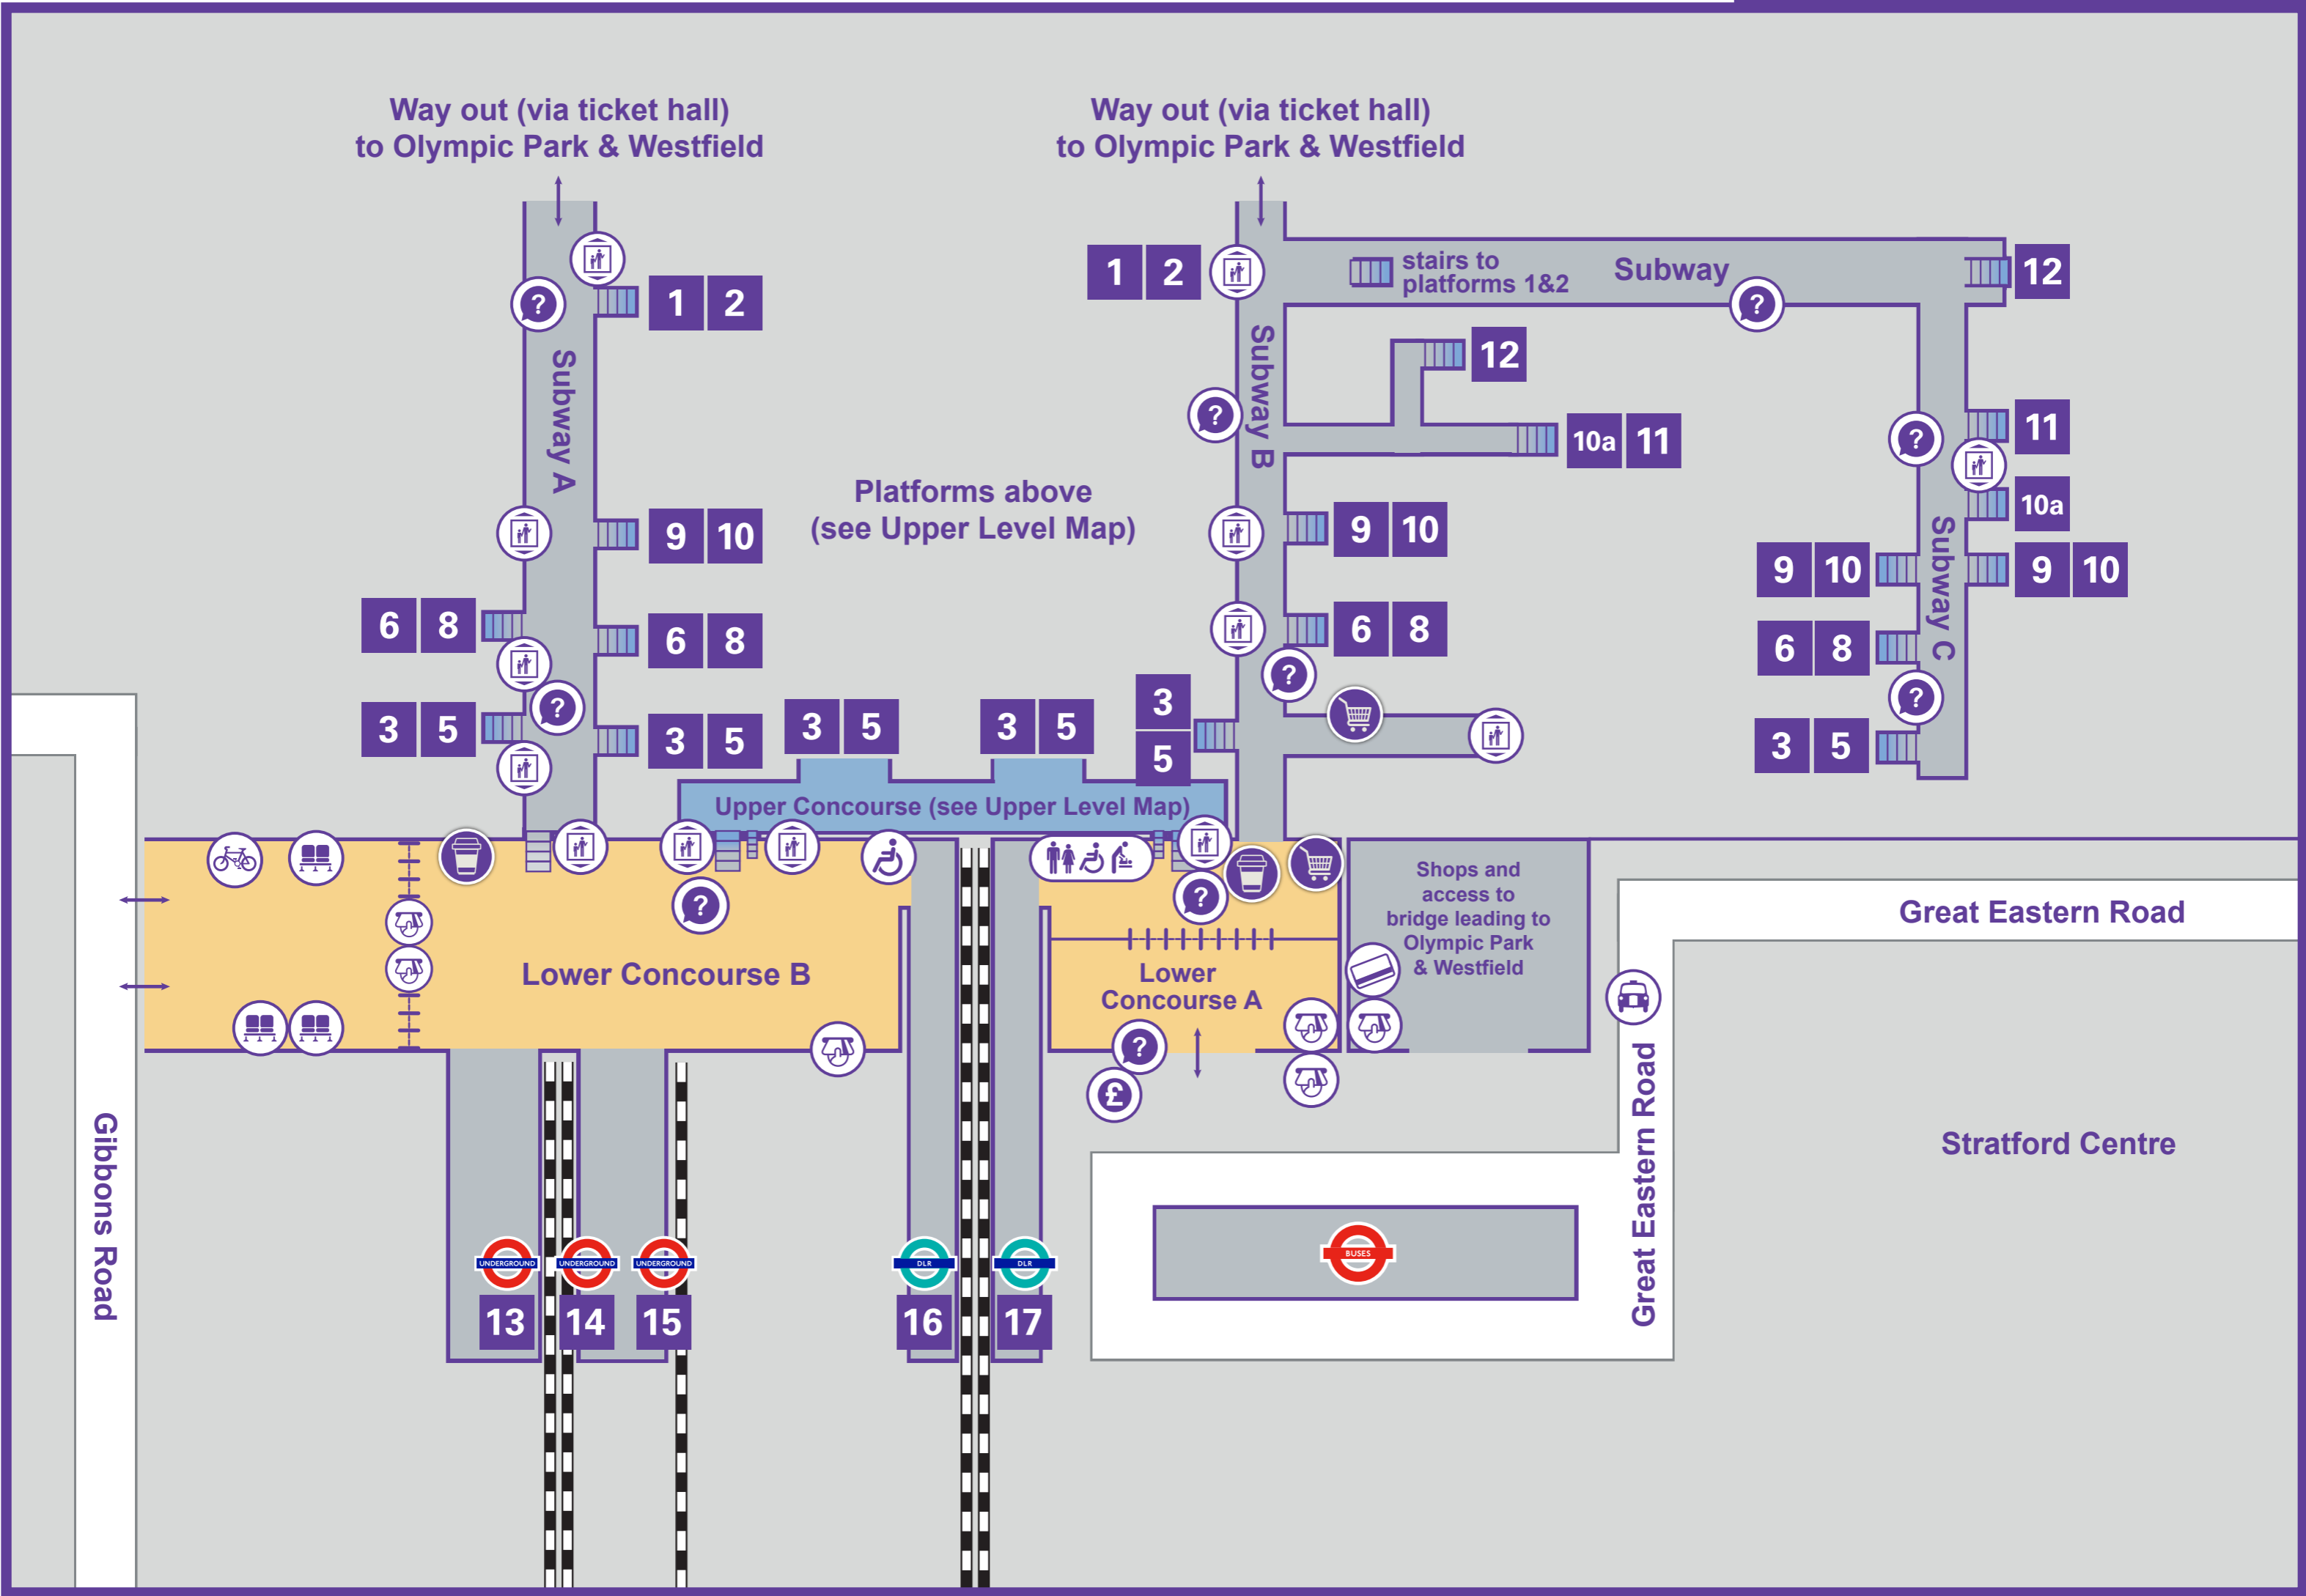

Stratford Station

Lower Level

Key			
1	Platform numbers		Cycle Rack
	Entrance/exit		Help Point
	Accessible Toilet		Lift
	Baby Change		Seats
	Cash Machine		Shelter
	Ticket Machine		Ticket Office
	Travel Information		Food & Drink Stall
	Unisex Toilet		Shop
	Waiting Room		Bus Station
	Overground		DLR Interchange
	Underground		Elizabeth line
	National Rail		c2c
	Abellio Greater Anglia		

Stratford Station

Upper Level

Key	1 Platform numbers	Cycle Rack	Ticket Machine	Food & Drink Stall	Overground
	Entrance/exit	Help Point	Ticket Office	Shop	Underground
	Accessible Toilet	Lift	Travel Information	Bus Station	National Rail
	Baby Change	Seats	Unisex Toilet	DLR Interchange	c2c
	Cash Machine	Shelter	Waiting Room	Elizabeth line	Abellio Greater Anglia