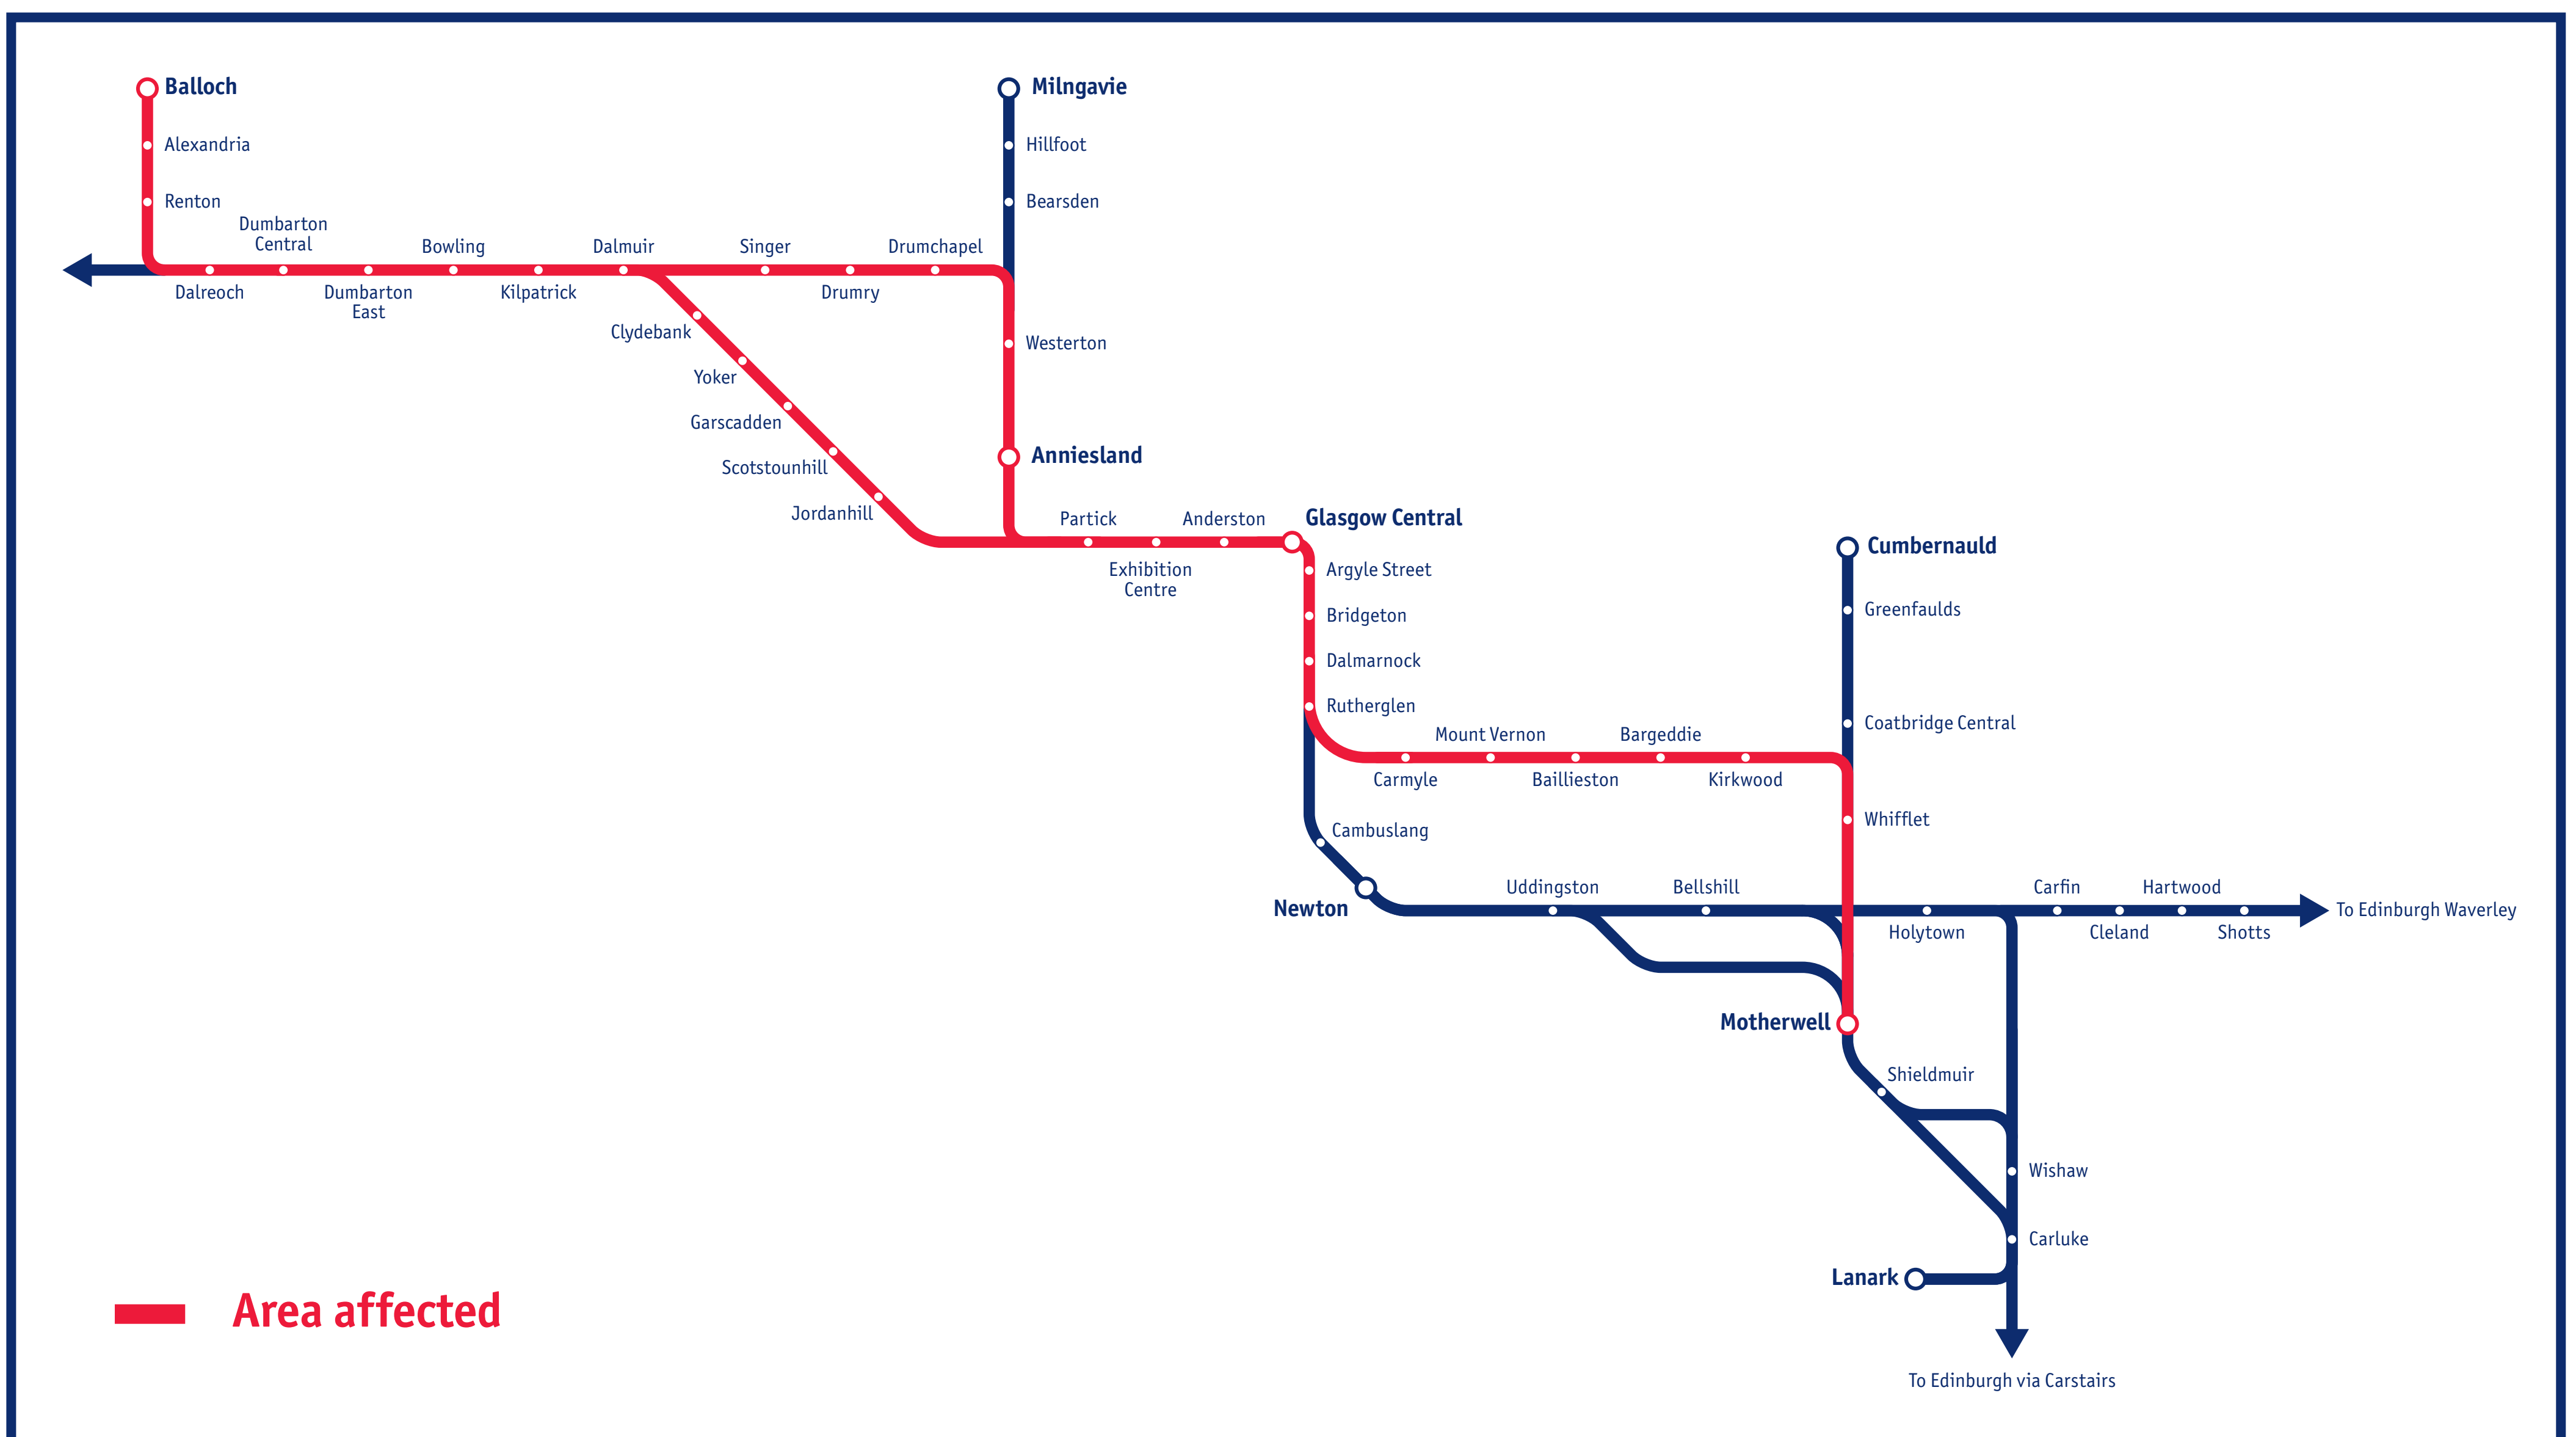

Service Alterations

Motherwell - Balloch (via Whifflet)

Sunday 4 August

If you travel to / from any of the stations marked in red above, your journey may be affected as follows:

Motherwell – Balloch

- Buses replace trains between Kirkwood and Motherwell.
- Train services run between Balloch to Kirkwood.

Journey times may be increased. Some journeys may not be available.
Please visit www.scotrail.co.uk or download our app to check your own journey.

Produced by ScotRail. SR679/08-24

www.scotrail.co.uk