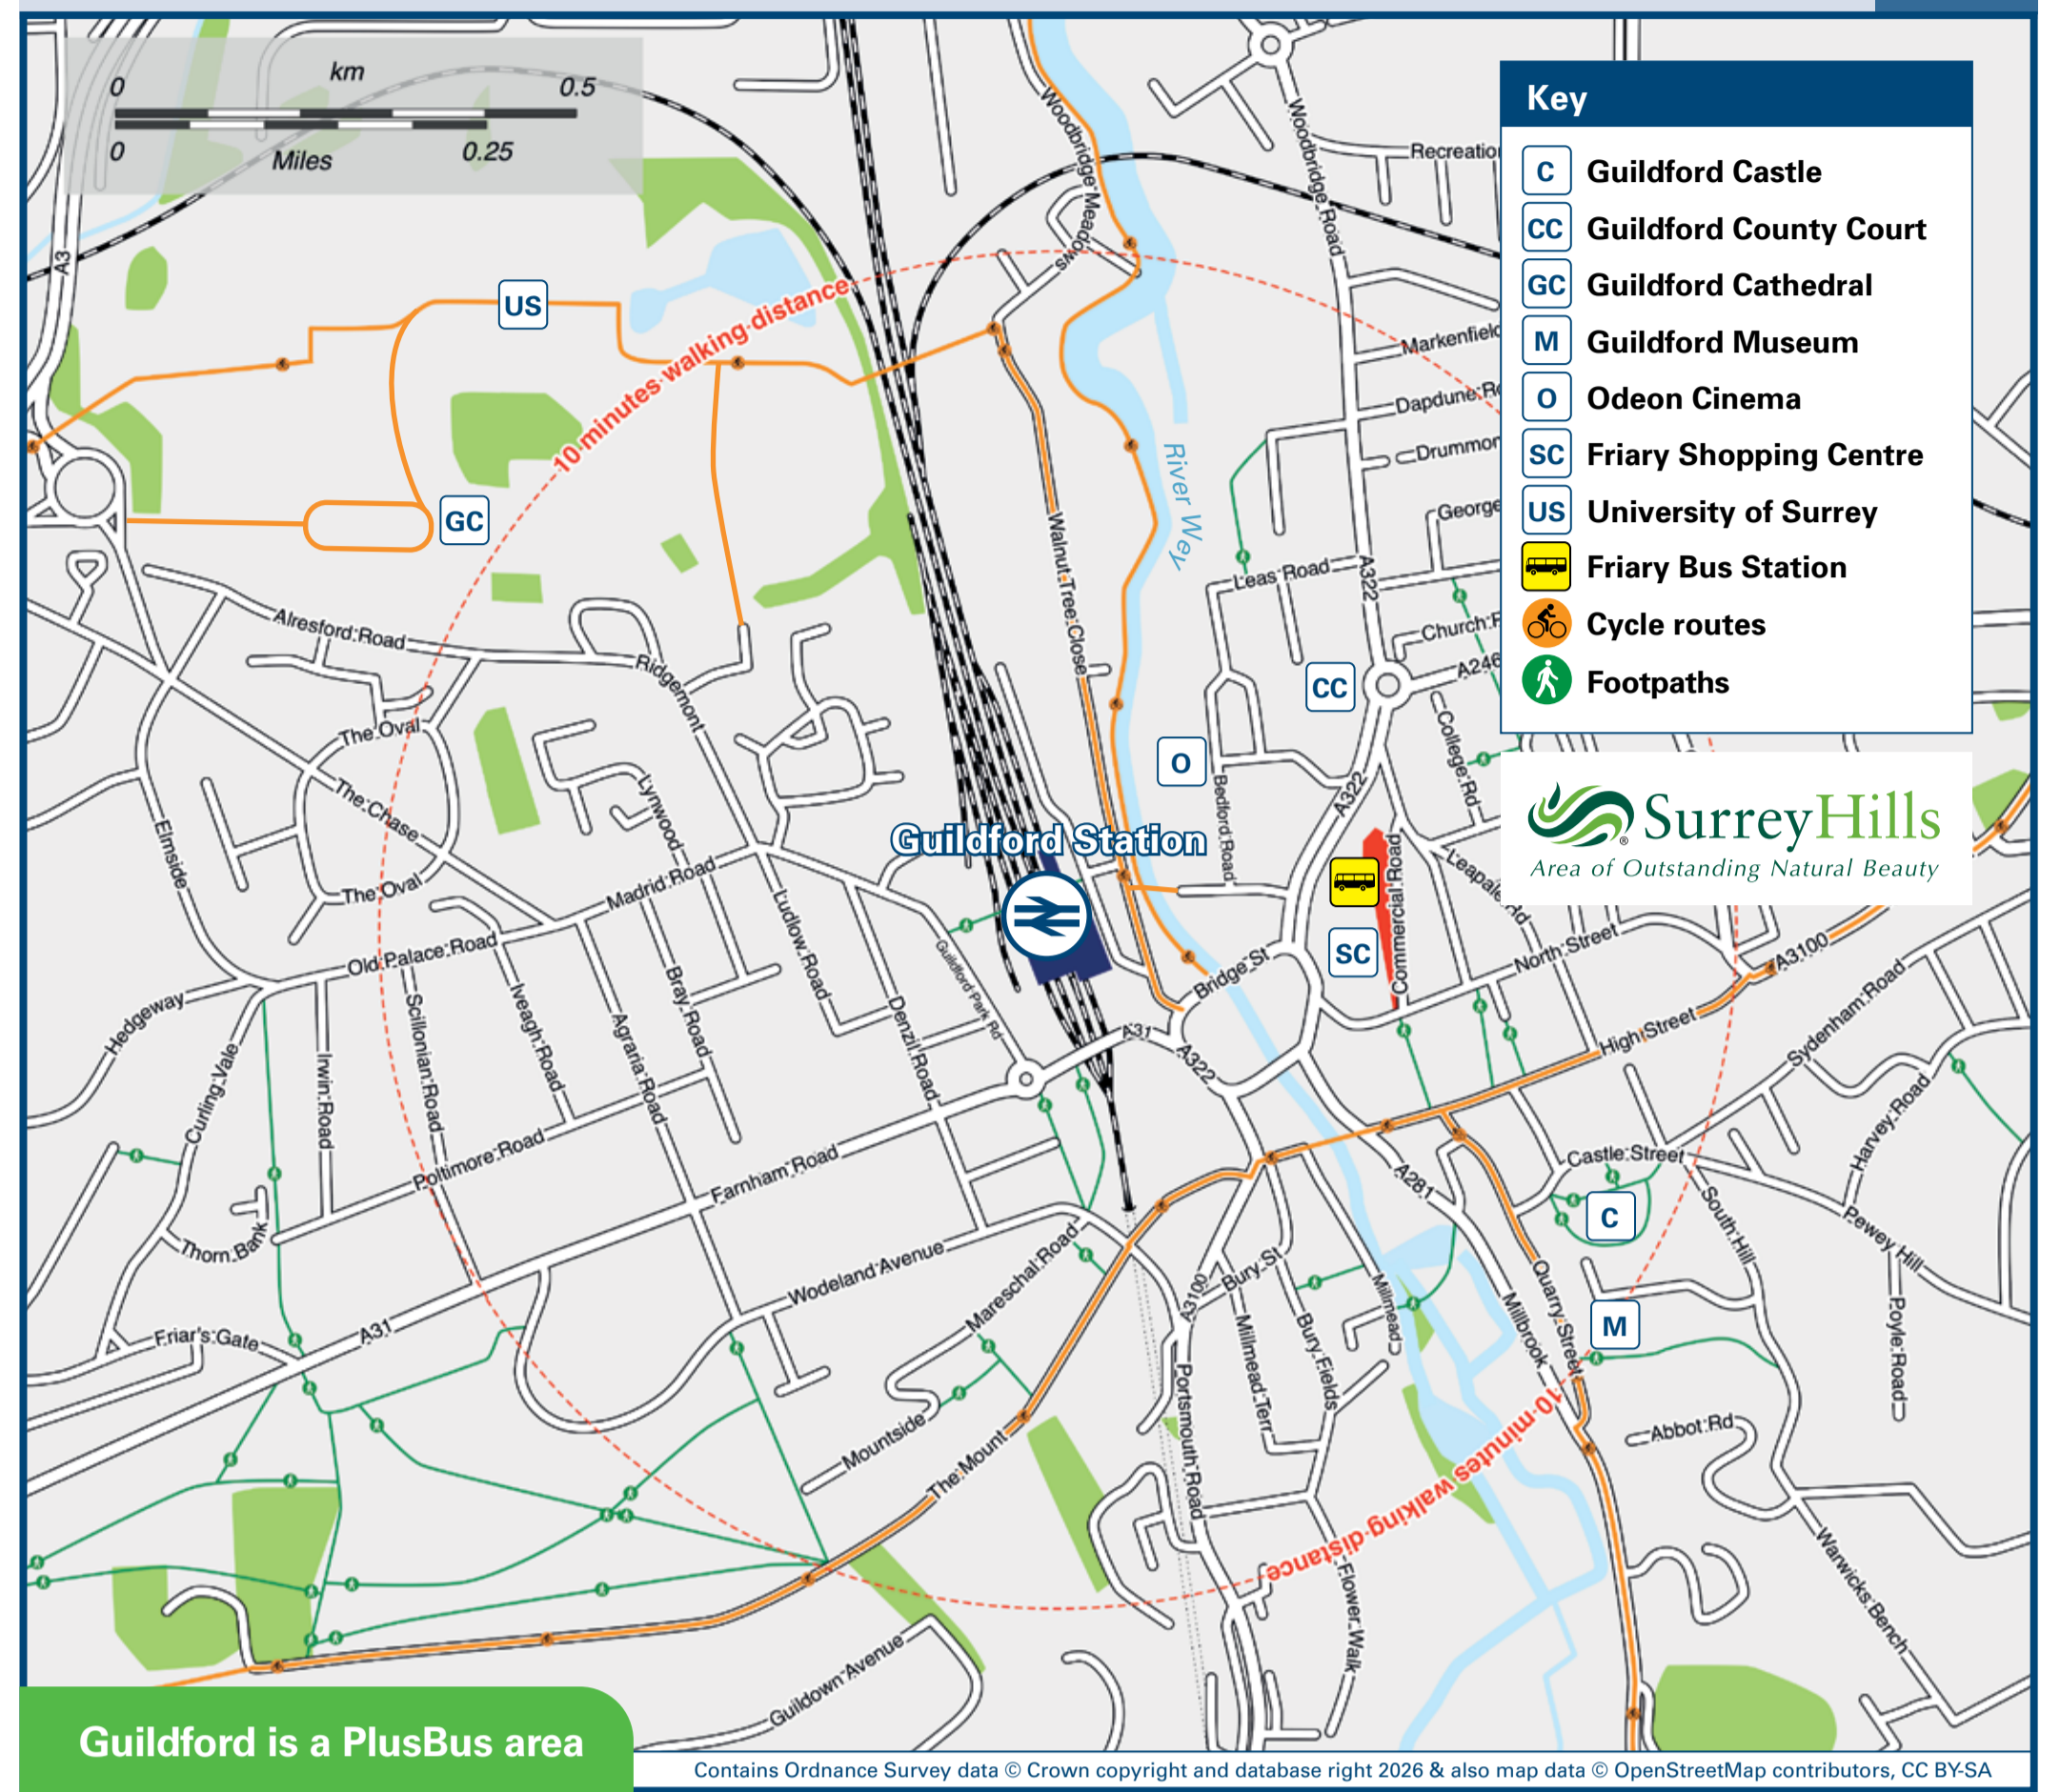

Guildford Station

Onward Travel Information

Buses, Taxis and Cycle Hire

Rail replacement transport depart from the bus lay-by on the station forecourt off Walnut Tree Close.

Local area map

Guildford is a PlusBus area

DESTINATION	BUS ROUTES	BUS STOP
Grangefield Estate	35*	Bus Station
Grange Park (Grange Road)	2	Bus Station
Guildford (Friary Bus Station)	18*, 46*, 65	A
	1, 4, N1~	C
Heathrow Airport (Terminals 2, 3 & 5)	RA2	G
Horsham	63	Bus Station
Jacobs Well	34, 35*	Bus Station
Knaphill	28, 34, 91#	Bus Station
Manor Park	1, N1~	D
Merrow (Epsom Road)	7, 463, 479	Bus Station
Merrow Park (Kingfisher Drive)	18*	A, Bus Station
	6	Bus Station
Merrow Park & Ride	300	Bus Station
Merrow Woods (Long Dyke)	23*	Bus Station
Milford	70, 71	Bus Station
Onslow Village	18*, 46*, 65	B
Park Barn	5	D
	4	Bus Station
Peasmarsh	42*, 70, 71, 72	Bus Station
Pirbright Village	28, 91#	Bus Station
Queen Elizabeth Park	2	Bus Station
Ripley	462, 463, 715	Bus Station
Rowly	53, 63	Bus Station
Royal Surrey County Hospital	1, 5, N1~	D
Rydeshill	20	Bus Station
Shackleford	46*	B
Shalford	24*, 32, 53, 63	Bus Station
Shamley Green	53, 63	Bus Station
Sher	32	Bus Station
Slyfield Green	34	Bus Station
Surrey Research Park	1, N1~	D
Surrey Sports Park	1, N1~	D

DESTINATION	BUS ROUTES	BUS STOP
University of Surrey	1, N1~	D
West Horsley	479	Bus Station
Westborough	5	D
Weylea Farm (Sutherland Drive)	18*	A
	RA2	G
Woking Railway Station	28, 34, 35*, 91#, 462, 463	Bus Station
Wonersh	53, 63	Bus Station
	5	D
Woodbridge Hill	2, 4, 20, 28, 91#	Bus Station
Worplesdon Village	28, 91#	Bus Station