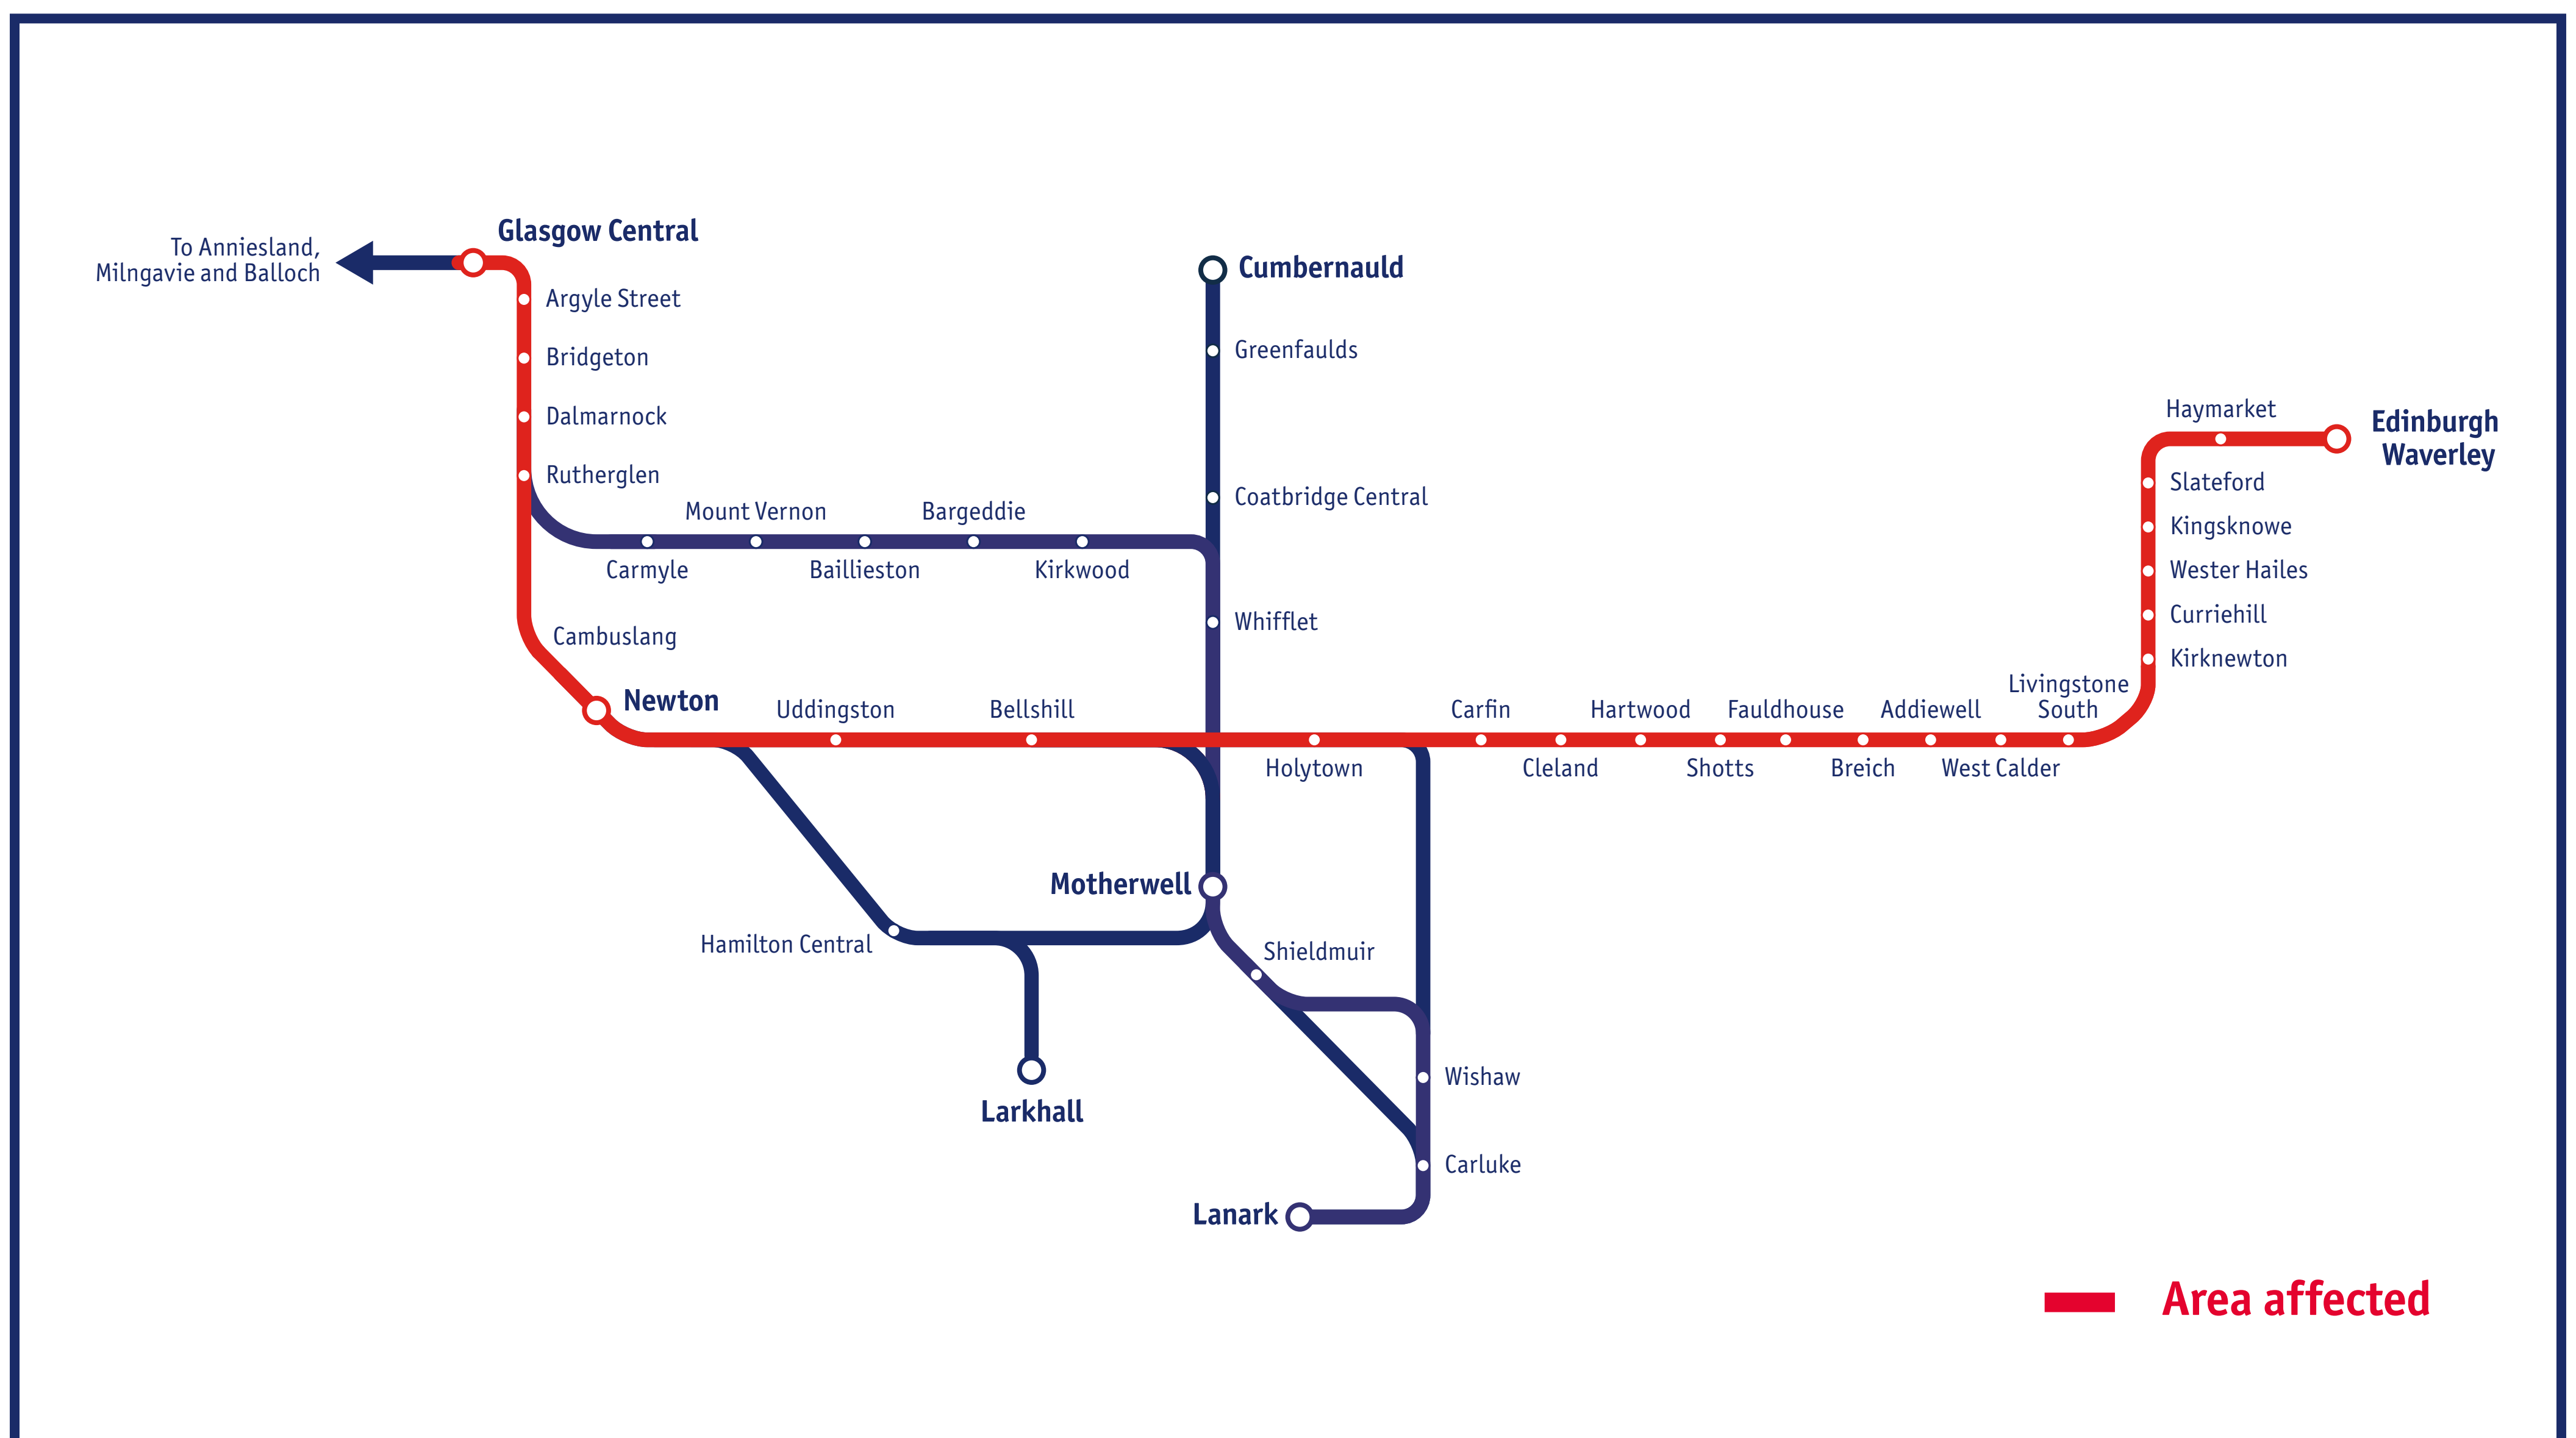

Service Alterations

Glasgow Central – Edinburgh via Shotts

Sunday 12 July

Replacement bus provision is limited and customers may be required to queue or travel on the next bus.

If you travel to / from any of the stations marked in red above, buses will replace trains for all or part of your journey.

Glasgow – Edinburgh via Shotts

- Trains operate between Edinburgh and West Calder.
- Buses replace trains West Calder to Motherwell.
- Passengers should use Glasgow Central low level services between Glasgow and Motherwell.

Journey times will be increased and replacement buses may arrive/depart earlier or later than advertised train times. Please visit www.scotrail.co.uk or download our app to check your own journey. **Passengers are required to have a valid train ticket to travel on rail replacement buses.**