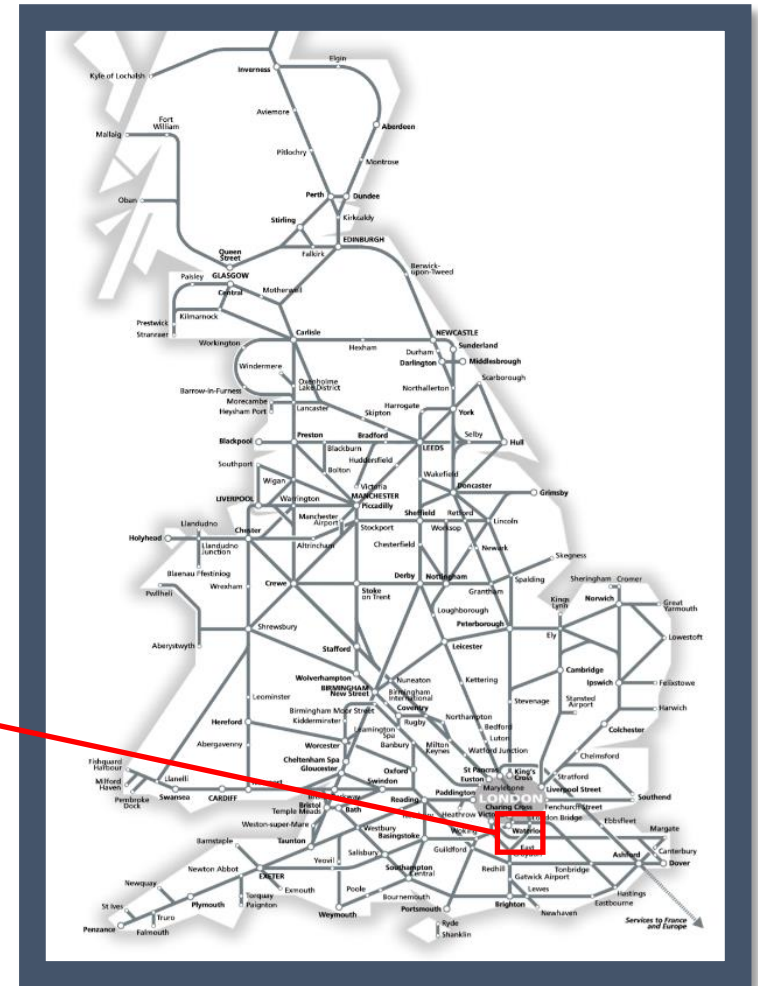

# Buses replace trains between London Bridge and Streatham via Peckham Rye

Rye

TOC affected: Southern

**Key:**

	Engineering Works
	Bus Replacement Services