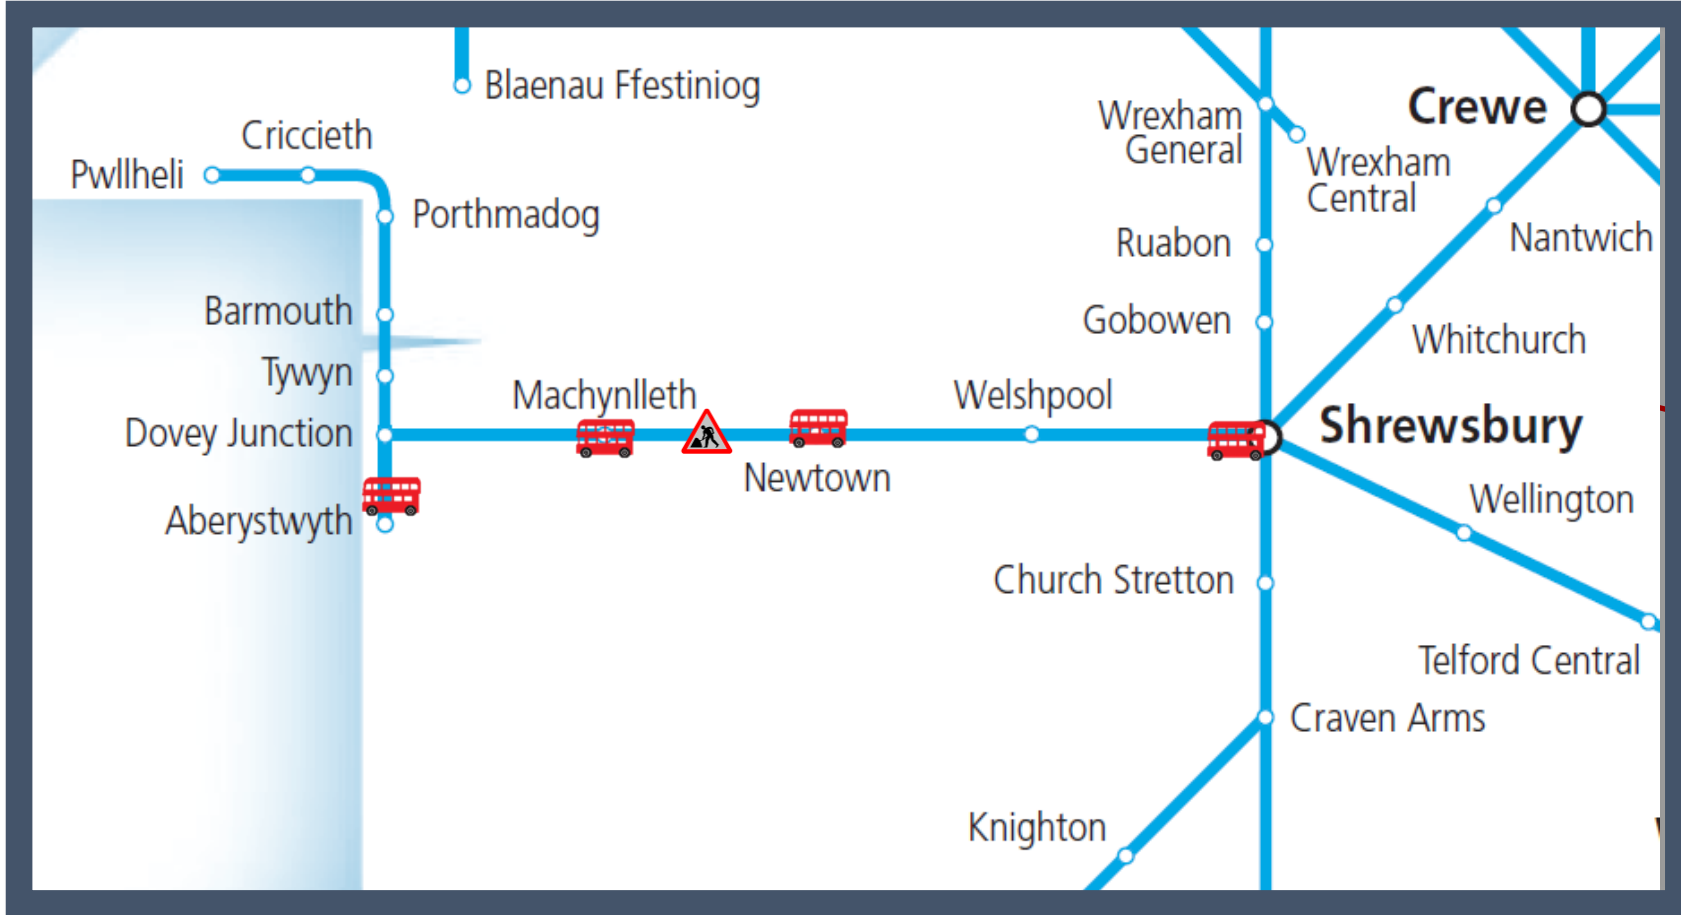

Buses replace trains between Shrewsbury and Newtown / Aberystwyth

TOC affected: Transport for Wales

Key:

Engineering Works

Bus Replacement Services