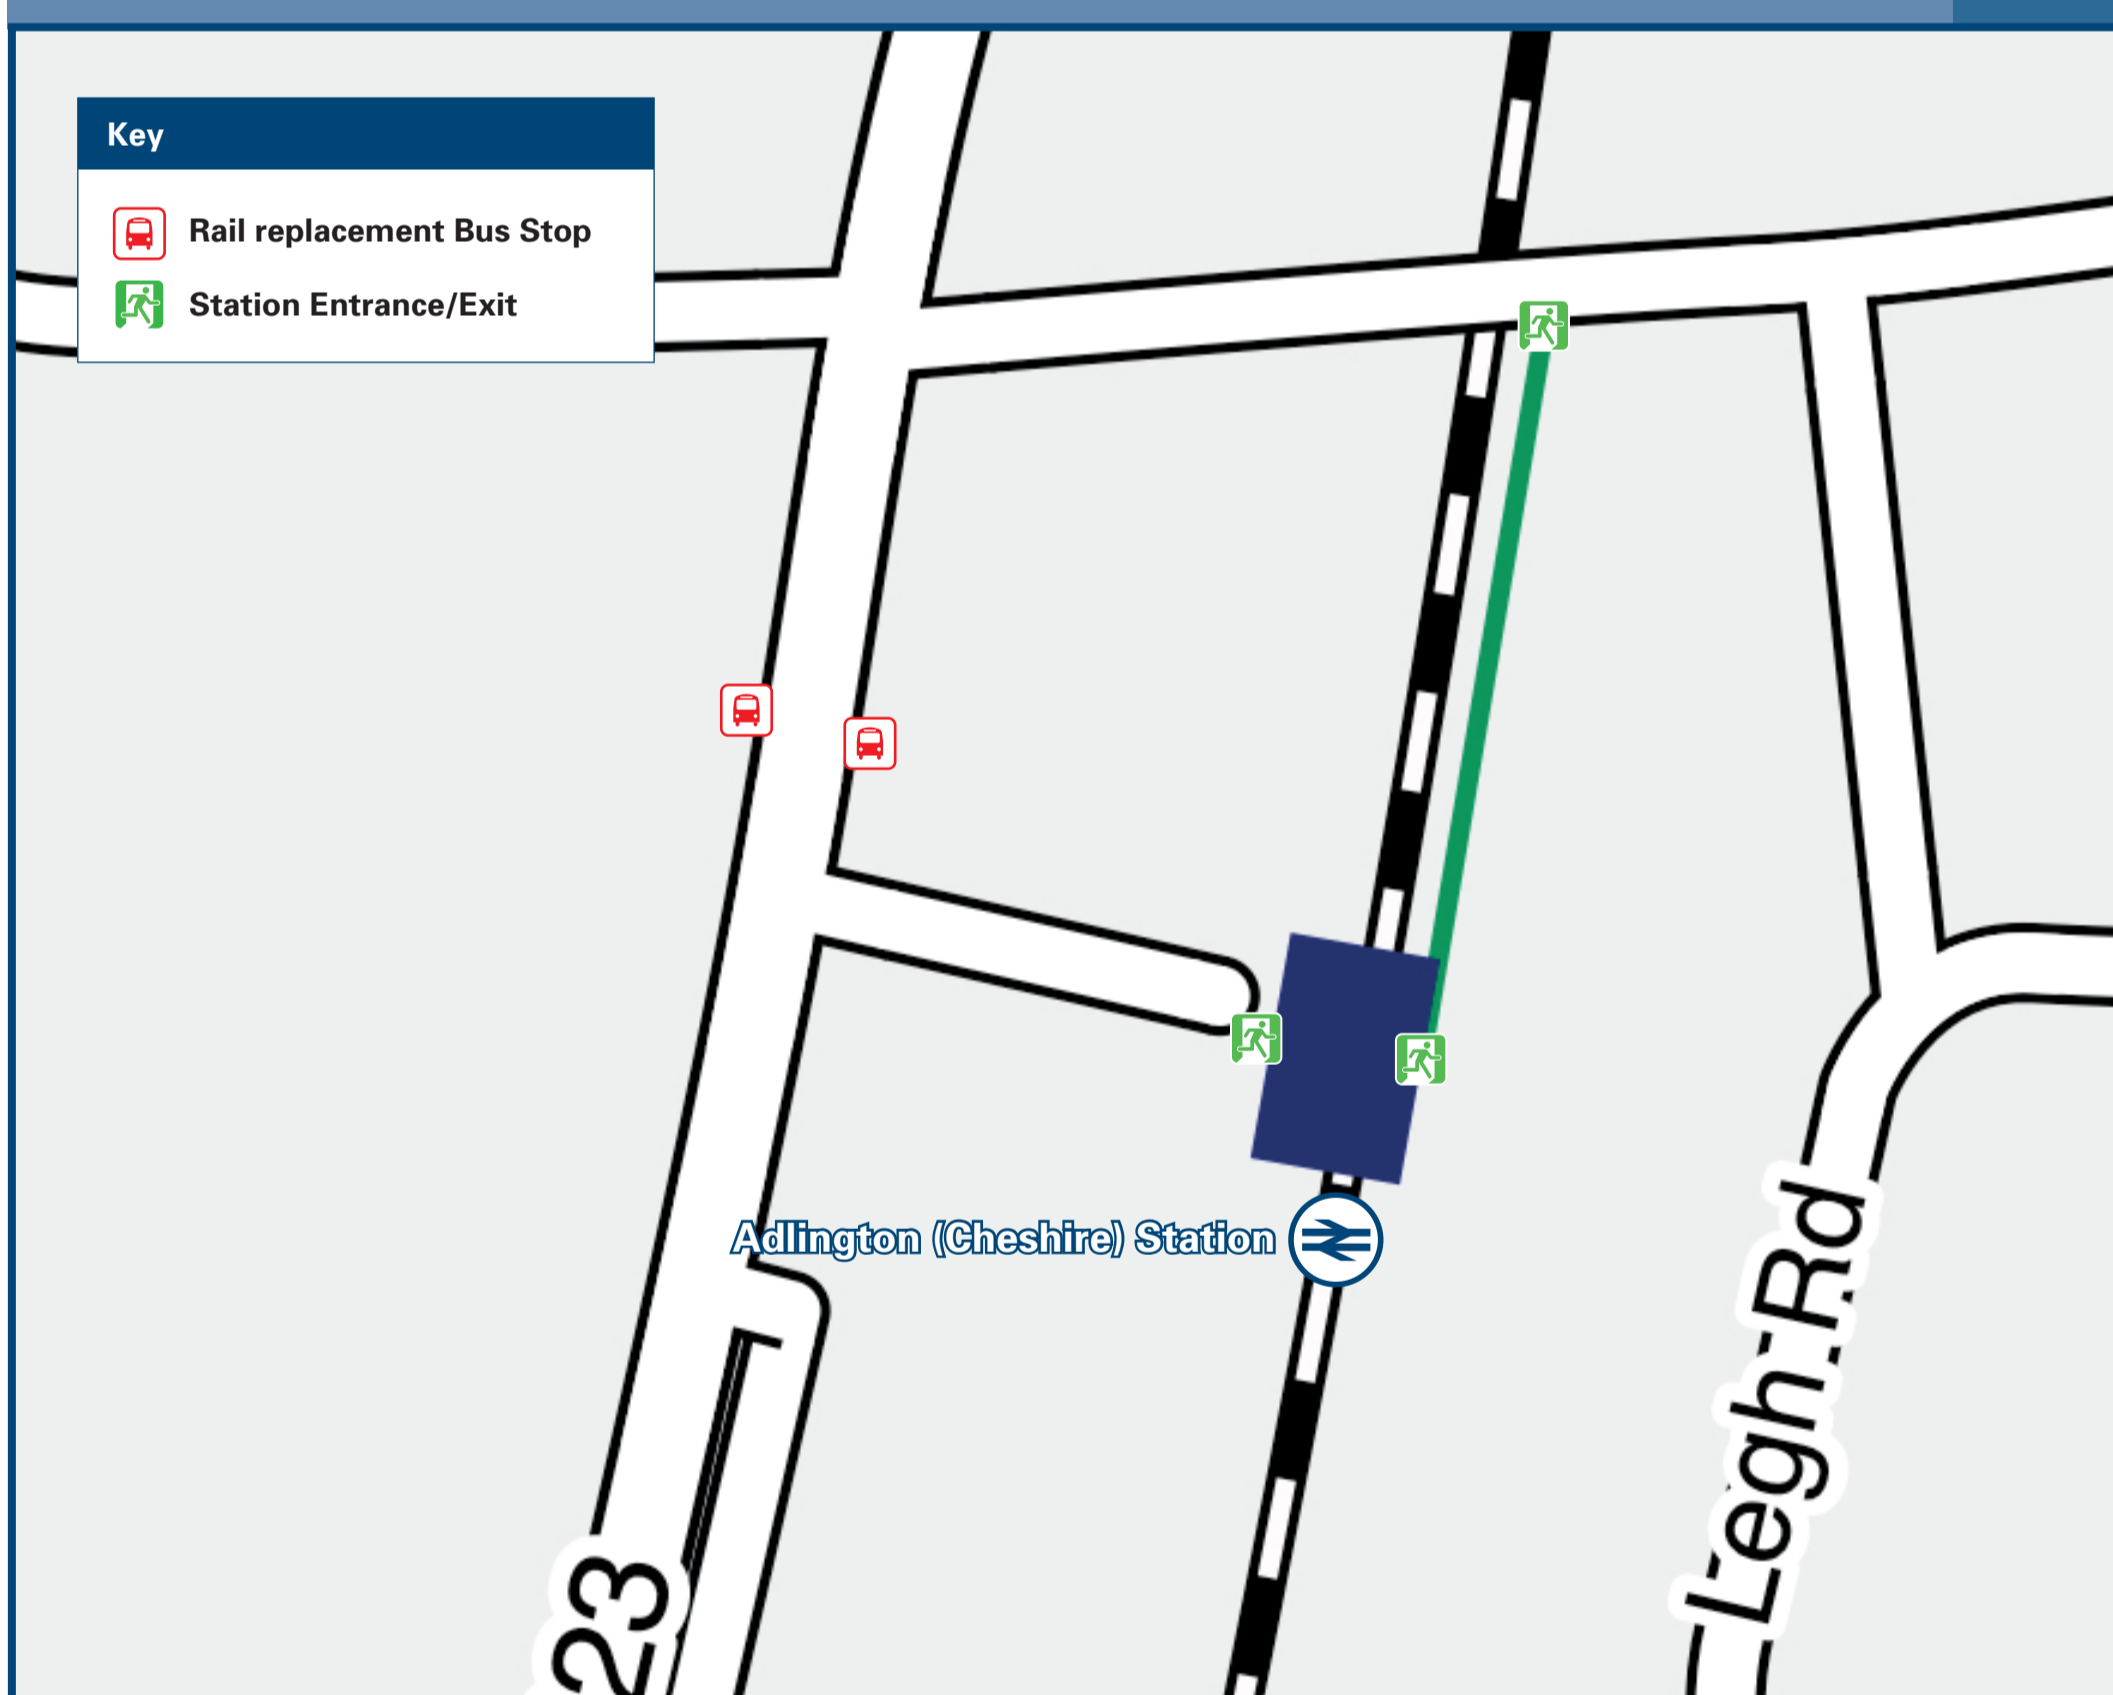

Buses

Rail replacement buses towards Macclesfield and Wilmslow will depart from the bus stop at the top of the station access road at the junction with London Road (A523) Buses towards Stockport and Manchester will depart from the opposite side of the road.

Information

(Data correct at November 2023)

THERE ARE NO REGULAR BUS SERVICES SERVING ADLINGTON (CHESHIRE) STATION.

Adlington (Cheshire) Station has no taxi rank or cab office. Local taxis are available as listed below: (Inclusion of this number doesn't represent any endorsement of the taxi firm)

National Park Peak District National Park
www.peakdistrict.gov.uk

Lynx Taxis
0161 480 5000

Bollington Black Cab
07971 451 424

Bollington Radio Cabs
01625 572 209

Further information about all onward travel

Local Cycle Info cheshireeast.gov.uk For more information about cycle routes.	National Cycle Info sustrans.org.uk Sustrans is the UK's leading sustainable transport charity.	Bus Times See timetable displays at bus stops. www.traveline.info 0871 200 22 33 calls cost 13p per minute plus your phone company's access charge	NextBuses Find the bus times for your stop. Search for a bus stop by entering a postcode, street & town or a stop name & town.	PlusBus plusbus.info A discount priced 'bus pass' that you buy with your train ticket. It gives you unlimited bus travel around your chosen town, on participating buses.

National Rail Enquiries

Online nationalrail.co.uk	NRE App Free National Rail Enquiries app for iOS and Android	Social Media facebook.com/nationalrailenq @nationalrailenq	Alert Me You can sign up to Alert Me messages on the National Rail Enquiries website where you can receive train and platform notifications directly to your smart phone. nationalrail.co.uk/alertme	Contact Centre 03457 48 49 50 Calls cost no more than calls to geographic numbers (01 or 02) and may be recorded.	PlusBike nationalrail.co.uk/plusbike For more information.