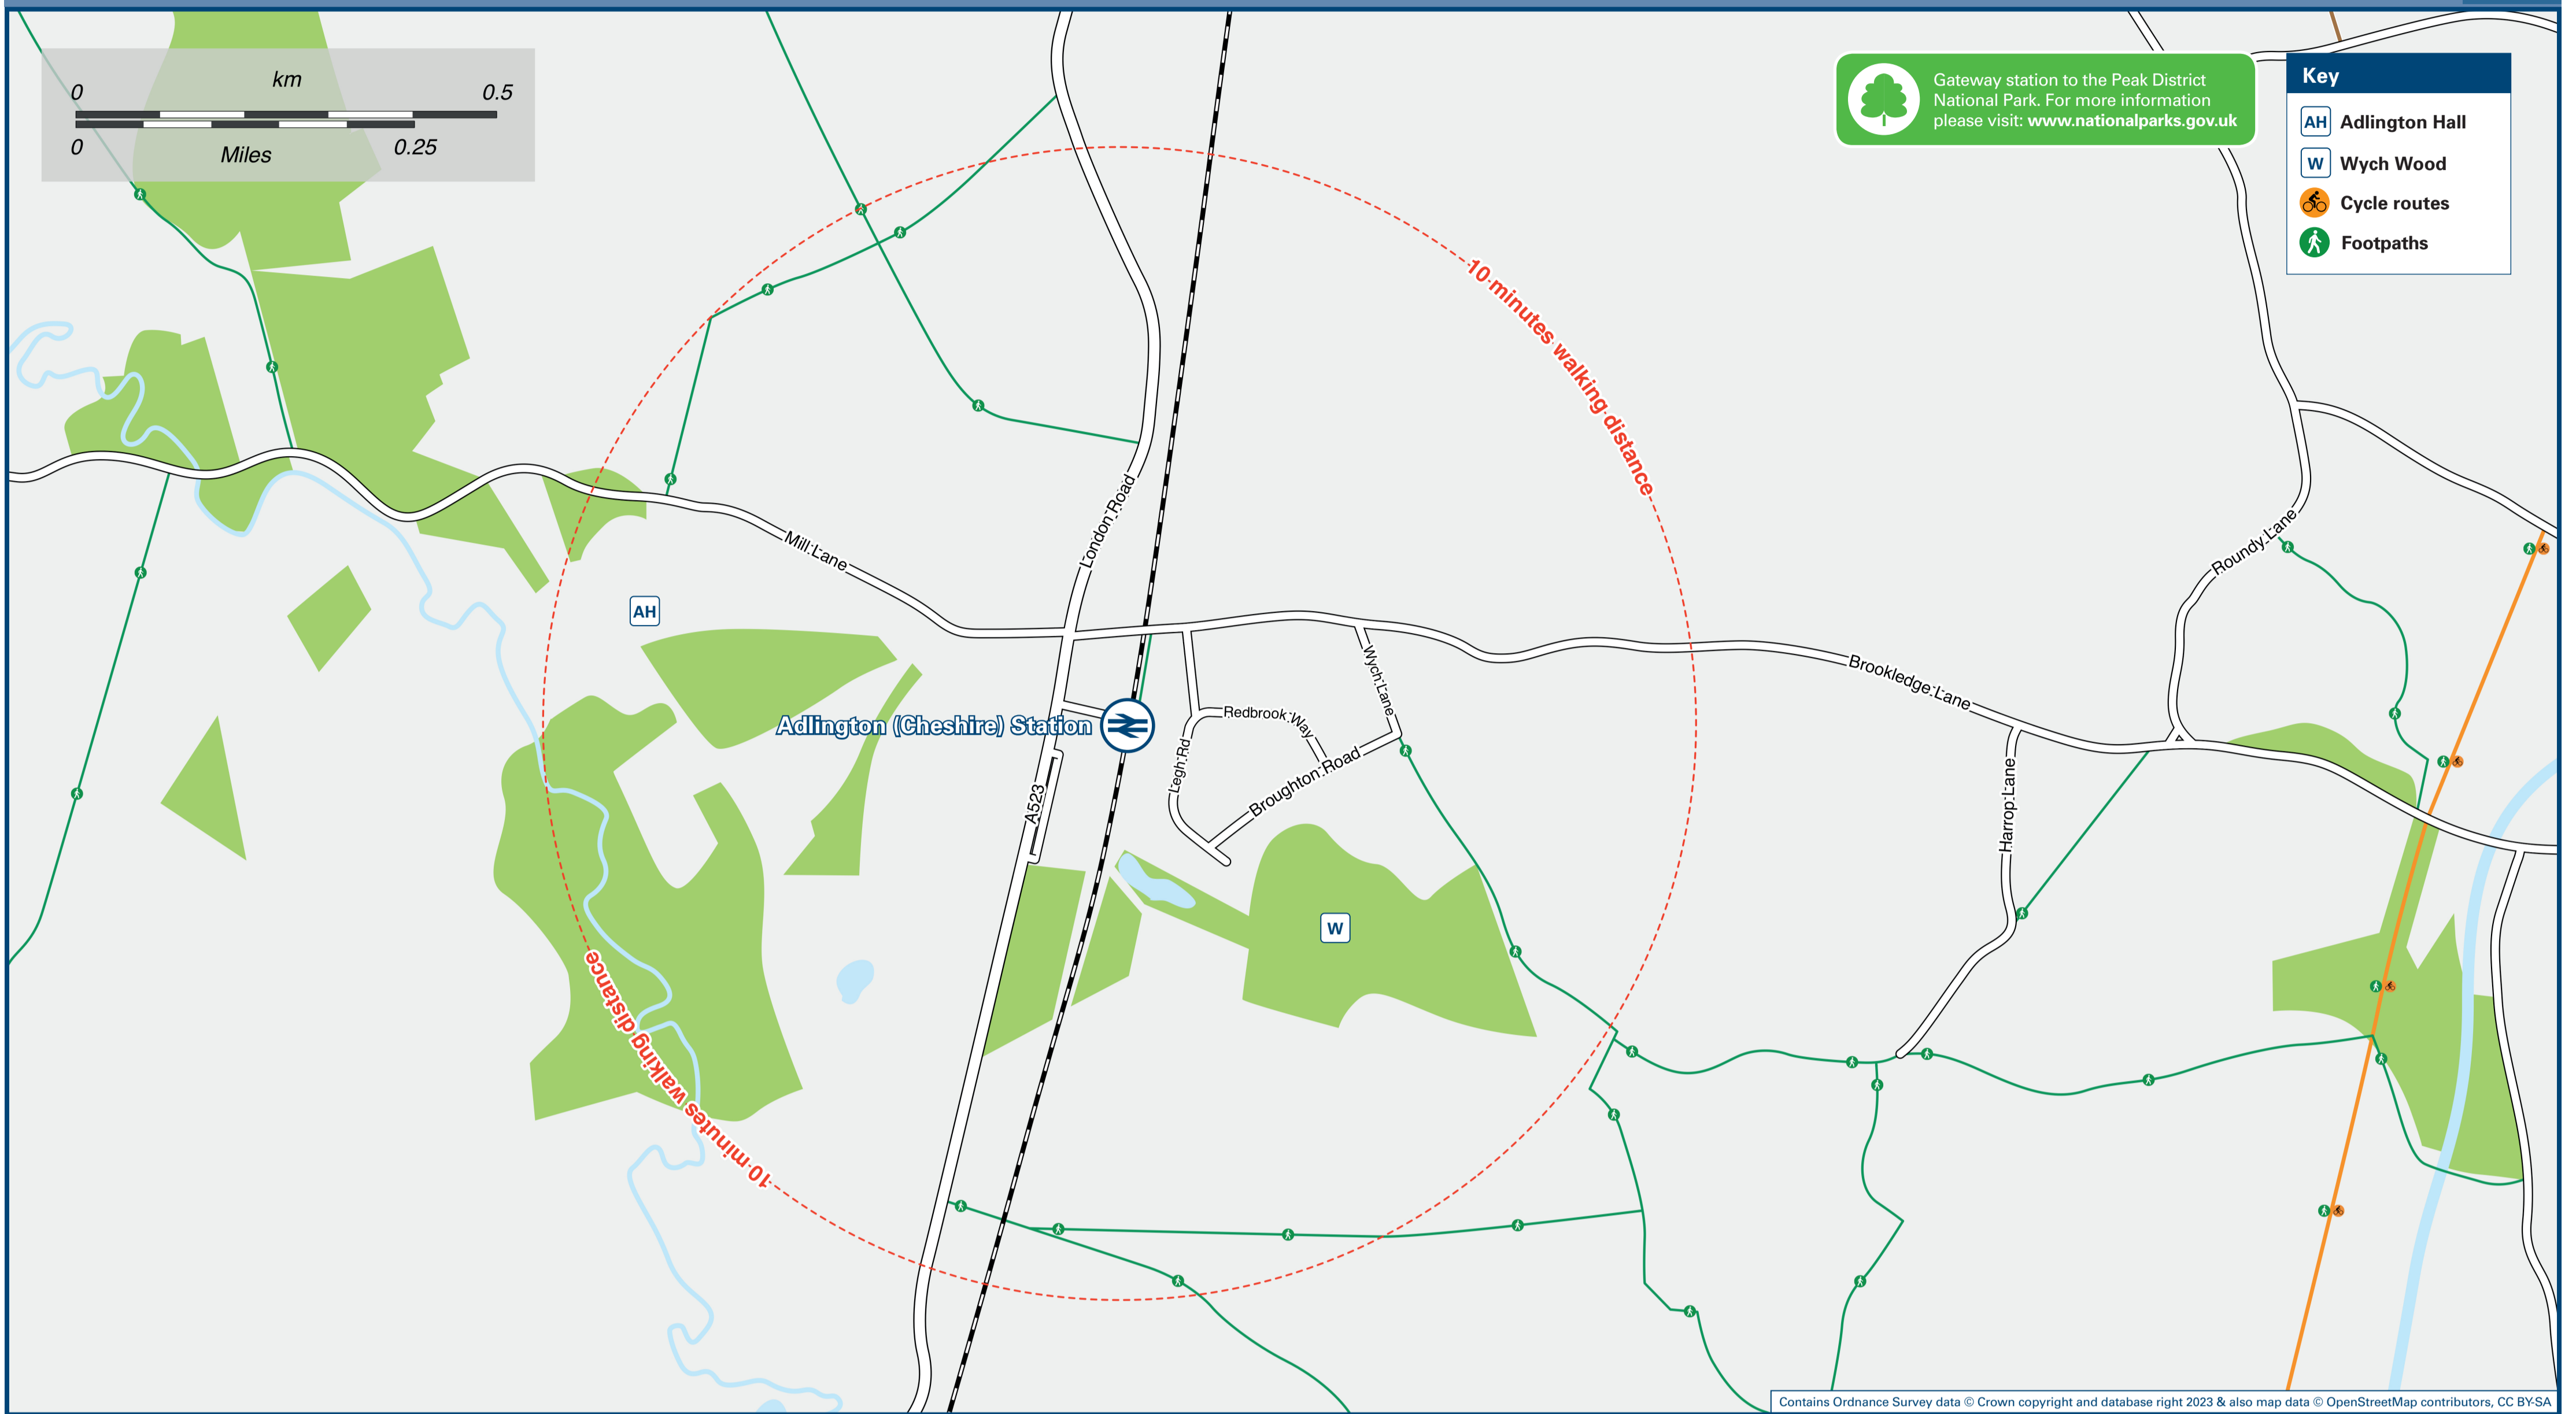

Adlington (Cheshire) Station

Onward Travel Information

Local area map