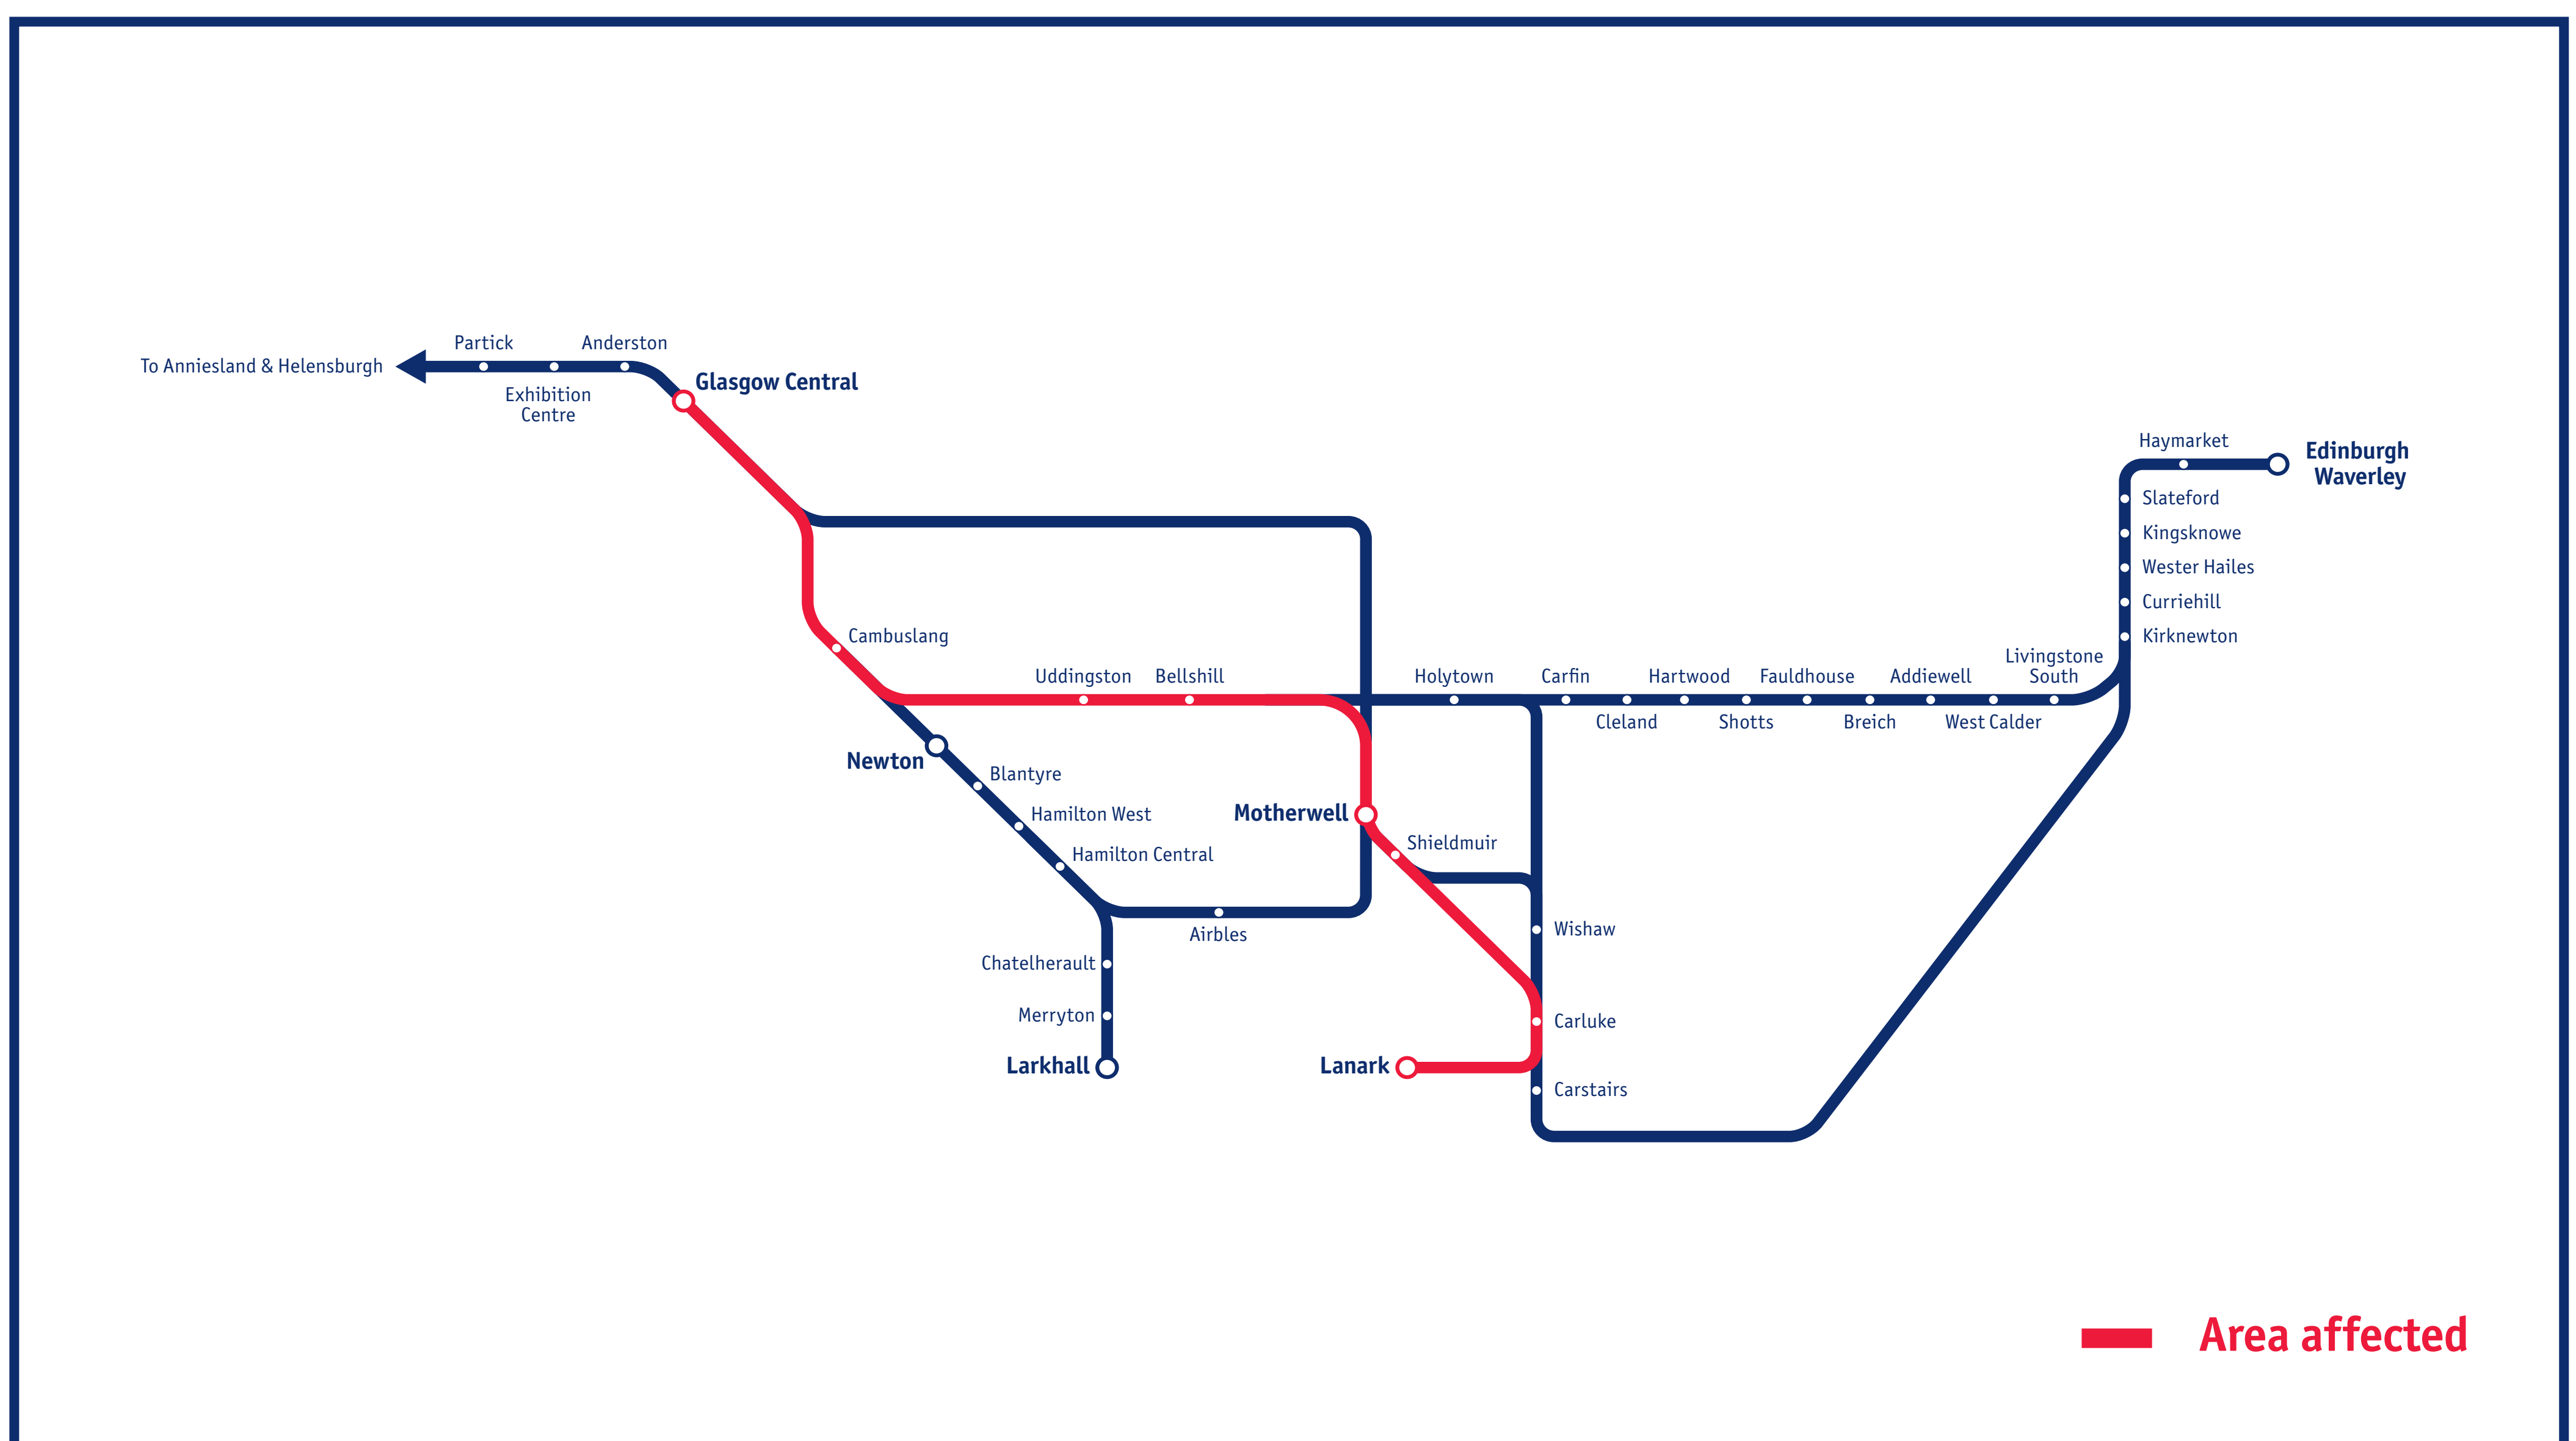

Service Alterations

Glasgow Central to Lanark

Saturday 25 May
Sundays 5, 12, 19 & 26 May

If you travel to / from any of the stations marked in red above, your journey may be affected as follows:

Glasgow Central to/from Lanark

- Trains will operate to/from Glasgow Central and Wishaw calling at Cambuslang, Uddingston, Bellshill, Motherwell, Shieldmuir.
- Trains will arrive & depart from wishaw platform 2.
- Replacement buses will run to/from Lanark and Wishaw calling at Carluke.

Journey times may be increased. Some journeys may not be available.

Please visit www.scotrail.co.uk or download our app to check your own journey.