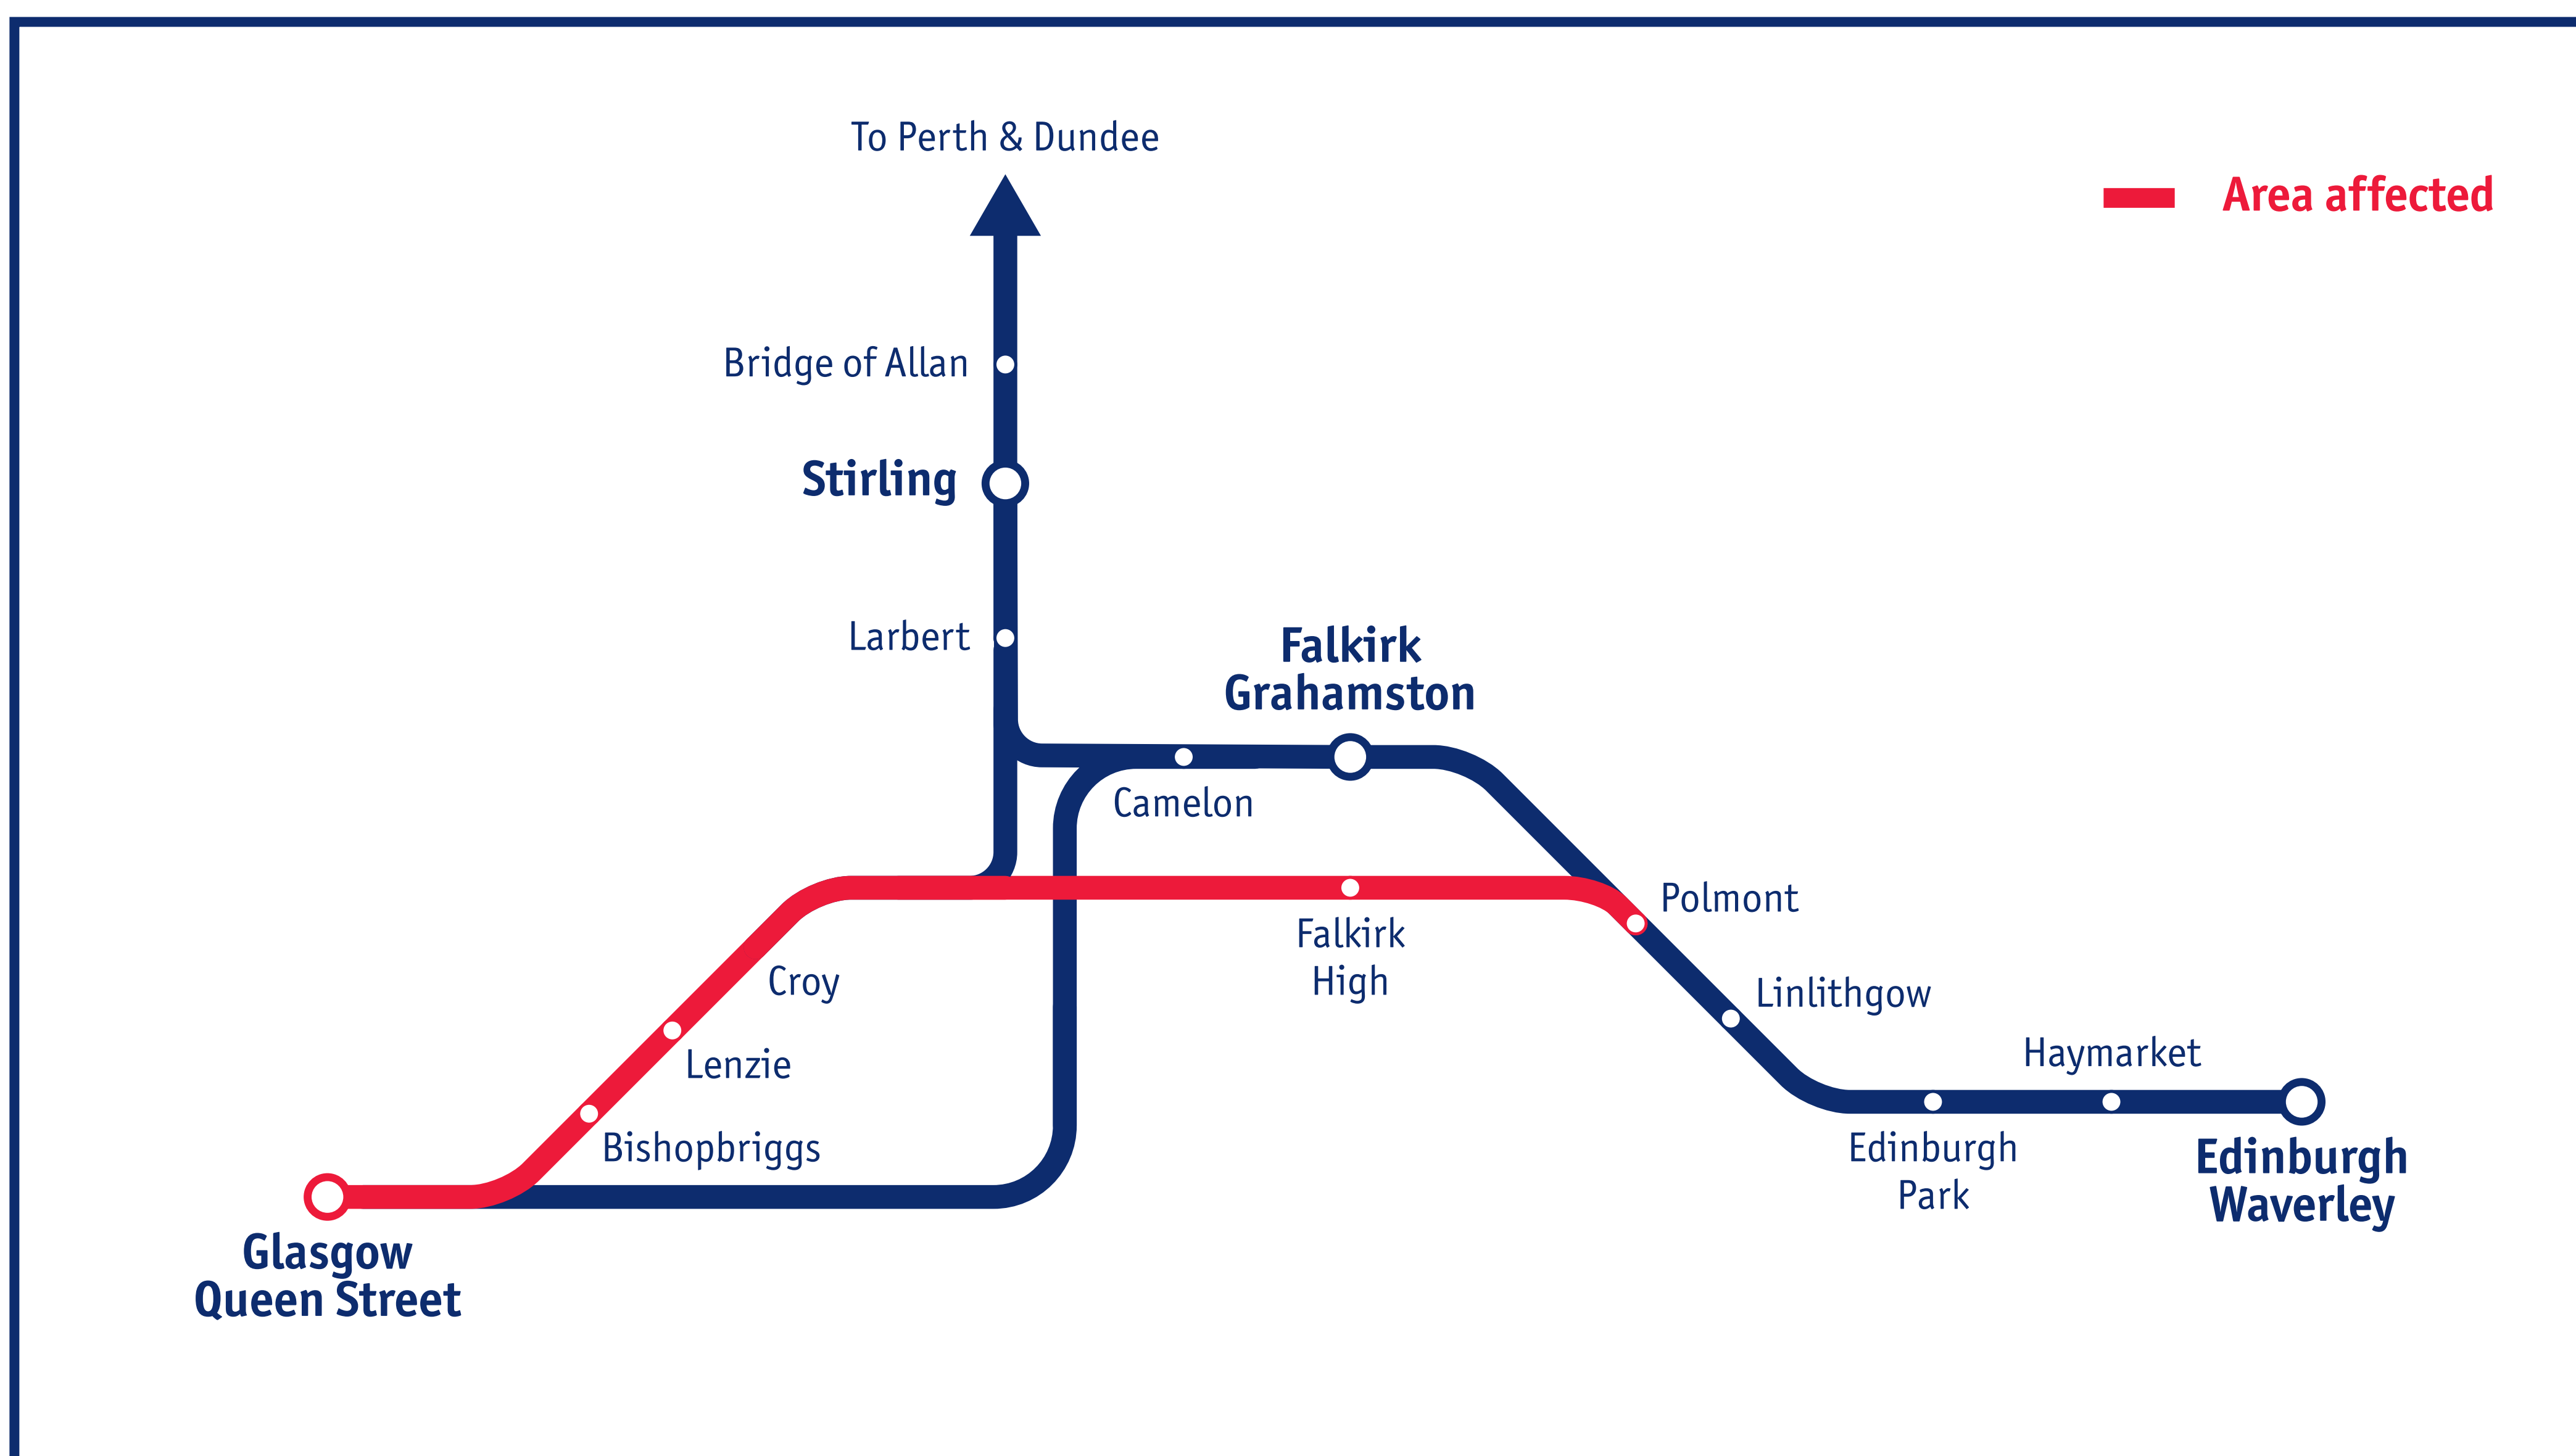

Service Alterations

Glasgow Queen St - Polmont

Sunday 16 June

If you travel to / from any of the stations marked in red above, your journey may be affected as follows:

Edinburgh to Glasgow Queen St High Level

- Trains divert to call at Falkirk Grahamston and do not call at Falkirk High.
- A shuttle bus service will operate between Falkirk Grahamston and Falkirk High connecting with trains at Falkirk Grahamston.
- Some early morning services depart Glasgow Queen St at revised earlier times.

Journey times may be increased. Some journeys may not be available. Please visit www.scotrail.co.uk or download our app to check your own journey.

Produced by ScotRail. SR666/06-24

www.scotrail.co.uk