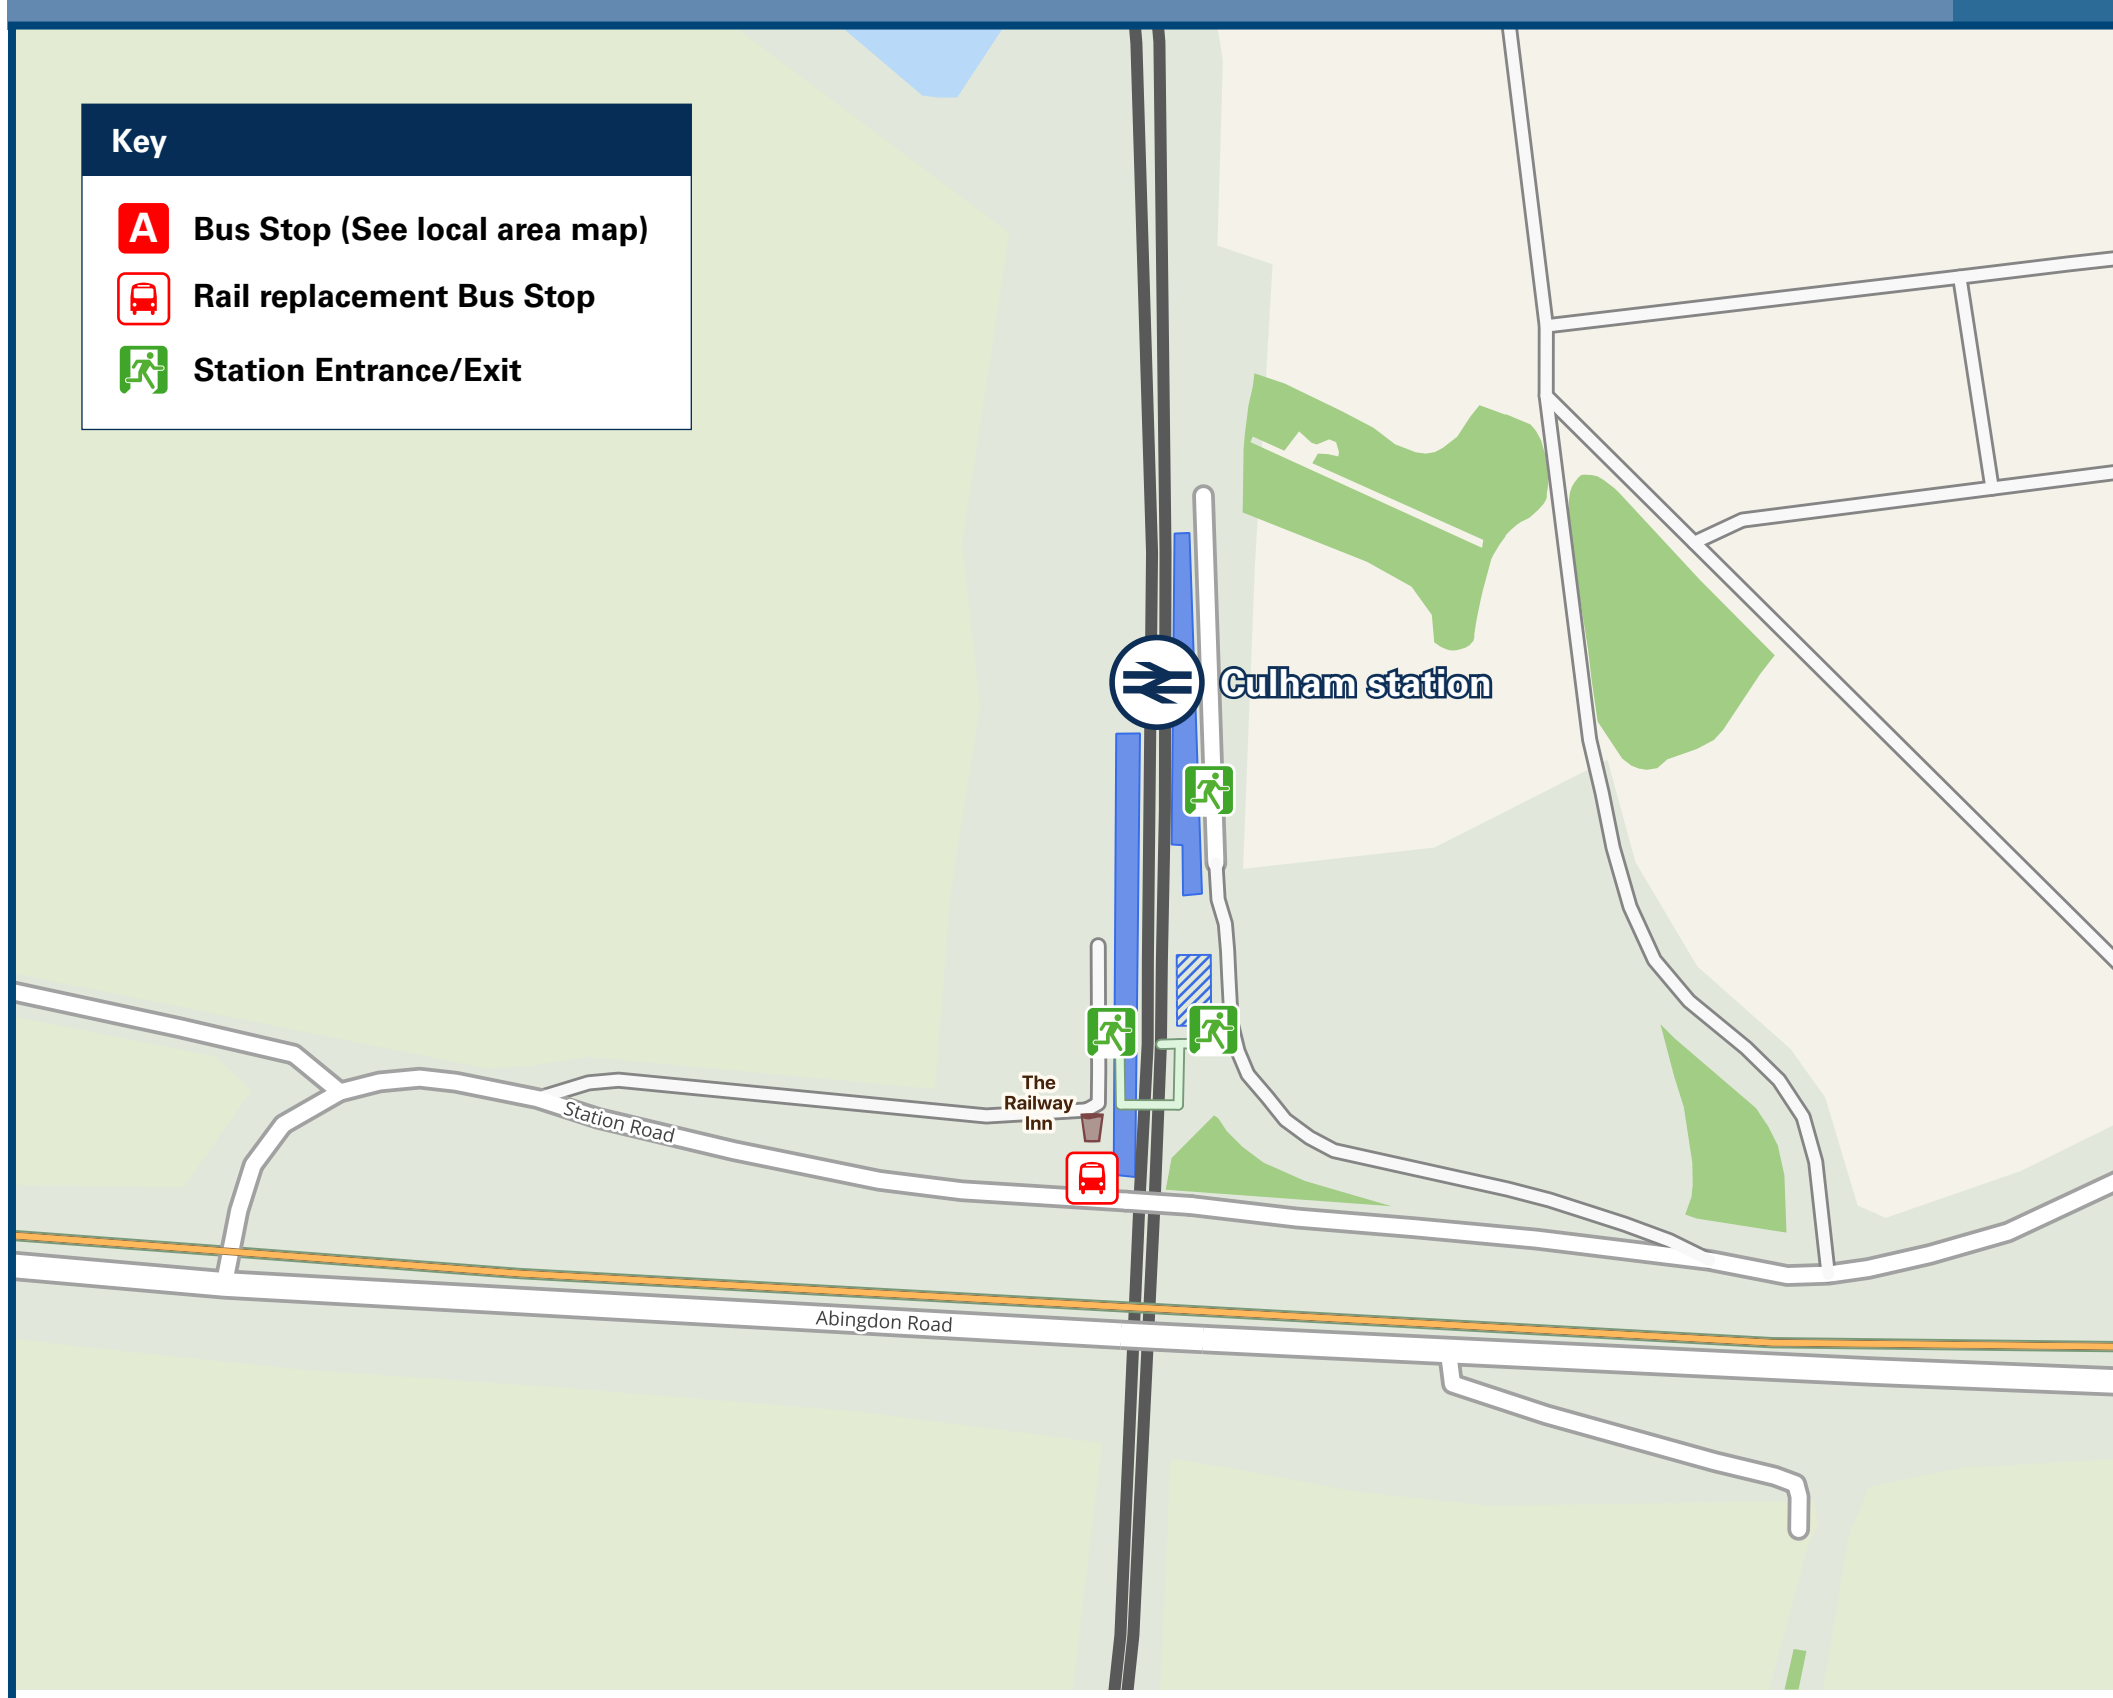

Buses

Rail replacement buses/coaches depart from the steps at the rear of The Railway Inn on the old road.

Main destinations by bus

(Data correct at November 2023)

DESTINATION	BUS ROUTES	BUS STOP
Abingdon (Town Centre)	45	A
Abingdon College	45+	A
Abingdon John Mason School	45+	A
Abingdon Larkmead School	45+	A
Berinsfield	45	B
Burcot	45	B
Clifton Hampden	25 minutes walk from this station	B
Cowley (Templars Square)	45	B
Culham (European School)	45	A
Culham Science Centre	15 minutes walk from this station	
Culham Village Centre	25 minutes walk from this station	
Littlemore	45	B
Nuneham Courtenay	45	B
Oxford Science Park	45*	B
Sandford-on-Thames	45	B

Notes

Bus route 45 operates Mondays to Fridays only.
For bus times and the latest bus service information, please contact Traveline on 0871 200 22 33 or contact the bus operator (see below):
Thames Travel (for bus route 45) call 01865 785 400.
+ Bus departs at 07:58 to Abingdon & Witney College on Schooldays only, also serves Fitzharrys School, Larkmead School and John Mason School in Abingdon.
* Only early morning buses, the 07:55 & 08:51 journeys from stop B call at the Oxford Science Park.

Taxis

Culham station has no taxi rank or cab office. Advance booking is essential, please consider using the following local operators: (Inclusion of this number doesn't represent any endorsement of the taxi firm)

Abicabs
01235 372 120

Didcot Parkway Taxis
01235 603 016

Su's Taxis
01235 554 085

Further information about all onward travel

Local Cycle Info oxfordshire.gov.uk For more information about cycle routes.	National Cycle Info sustrans.org.uk Sustrans is the UK's leading sustainable transport charity.	Bus Times See timetable displays at bus stops. traveline public transport info www.traveline.info 0871 200 22 33 calls cost 10p per minute plus your phone company's access charge	NextBuses .mobi Find the bus times for your stop. Search for a bus stop by entering a postcode, street & town or a stop name & town.	PlusBus plusbus.info A discount price 'bus pass' that you buy with your train ticket. It gives you unlimited bus travel around your chosen town, on participating buses.

National Rail Enquiries

Online nationalrail.co.uk	NRE App Free National Rail Enquiries app for iOS and Android	Social Media facebook.com/nationalrailenq @nationalrailenq	Alert Me You can sign up to Alert Me messages on the National Rail Enquiries website where you can receive train and platform notifications directly to your smart phone. nationalrail.co.uk/alertme	Contact Centre 03457 48 49 50 Calls cost no more than calls to geographic numbers (01 or 02) and may be recorded.	PlusBike nationalrail.co.uk/plusbike For more information.