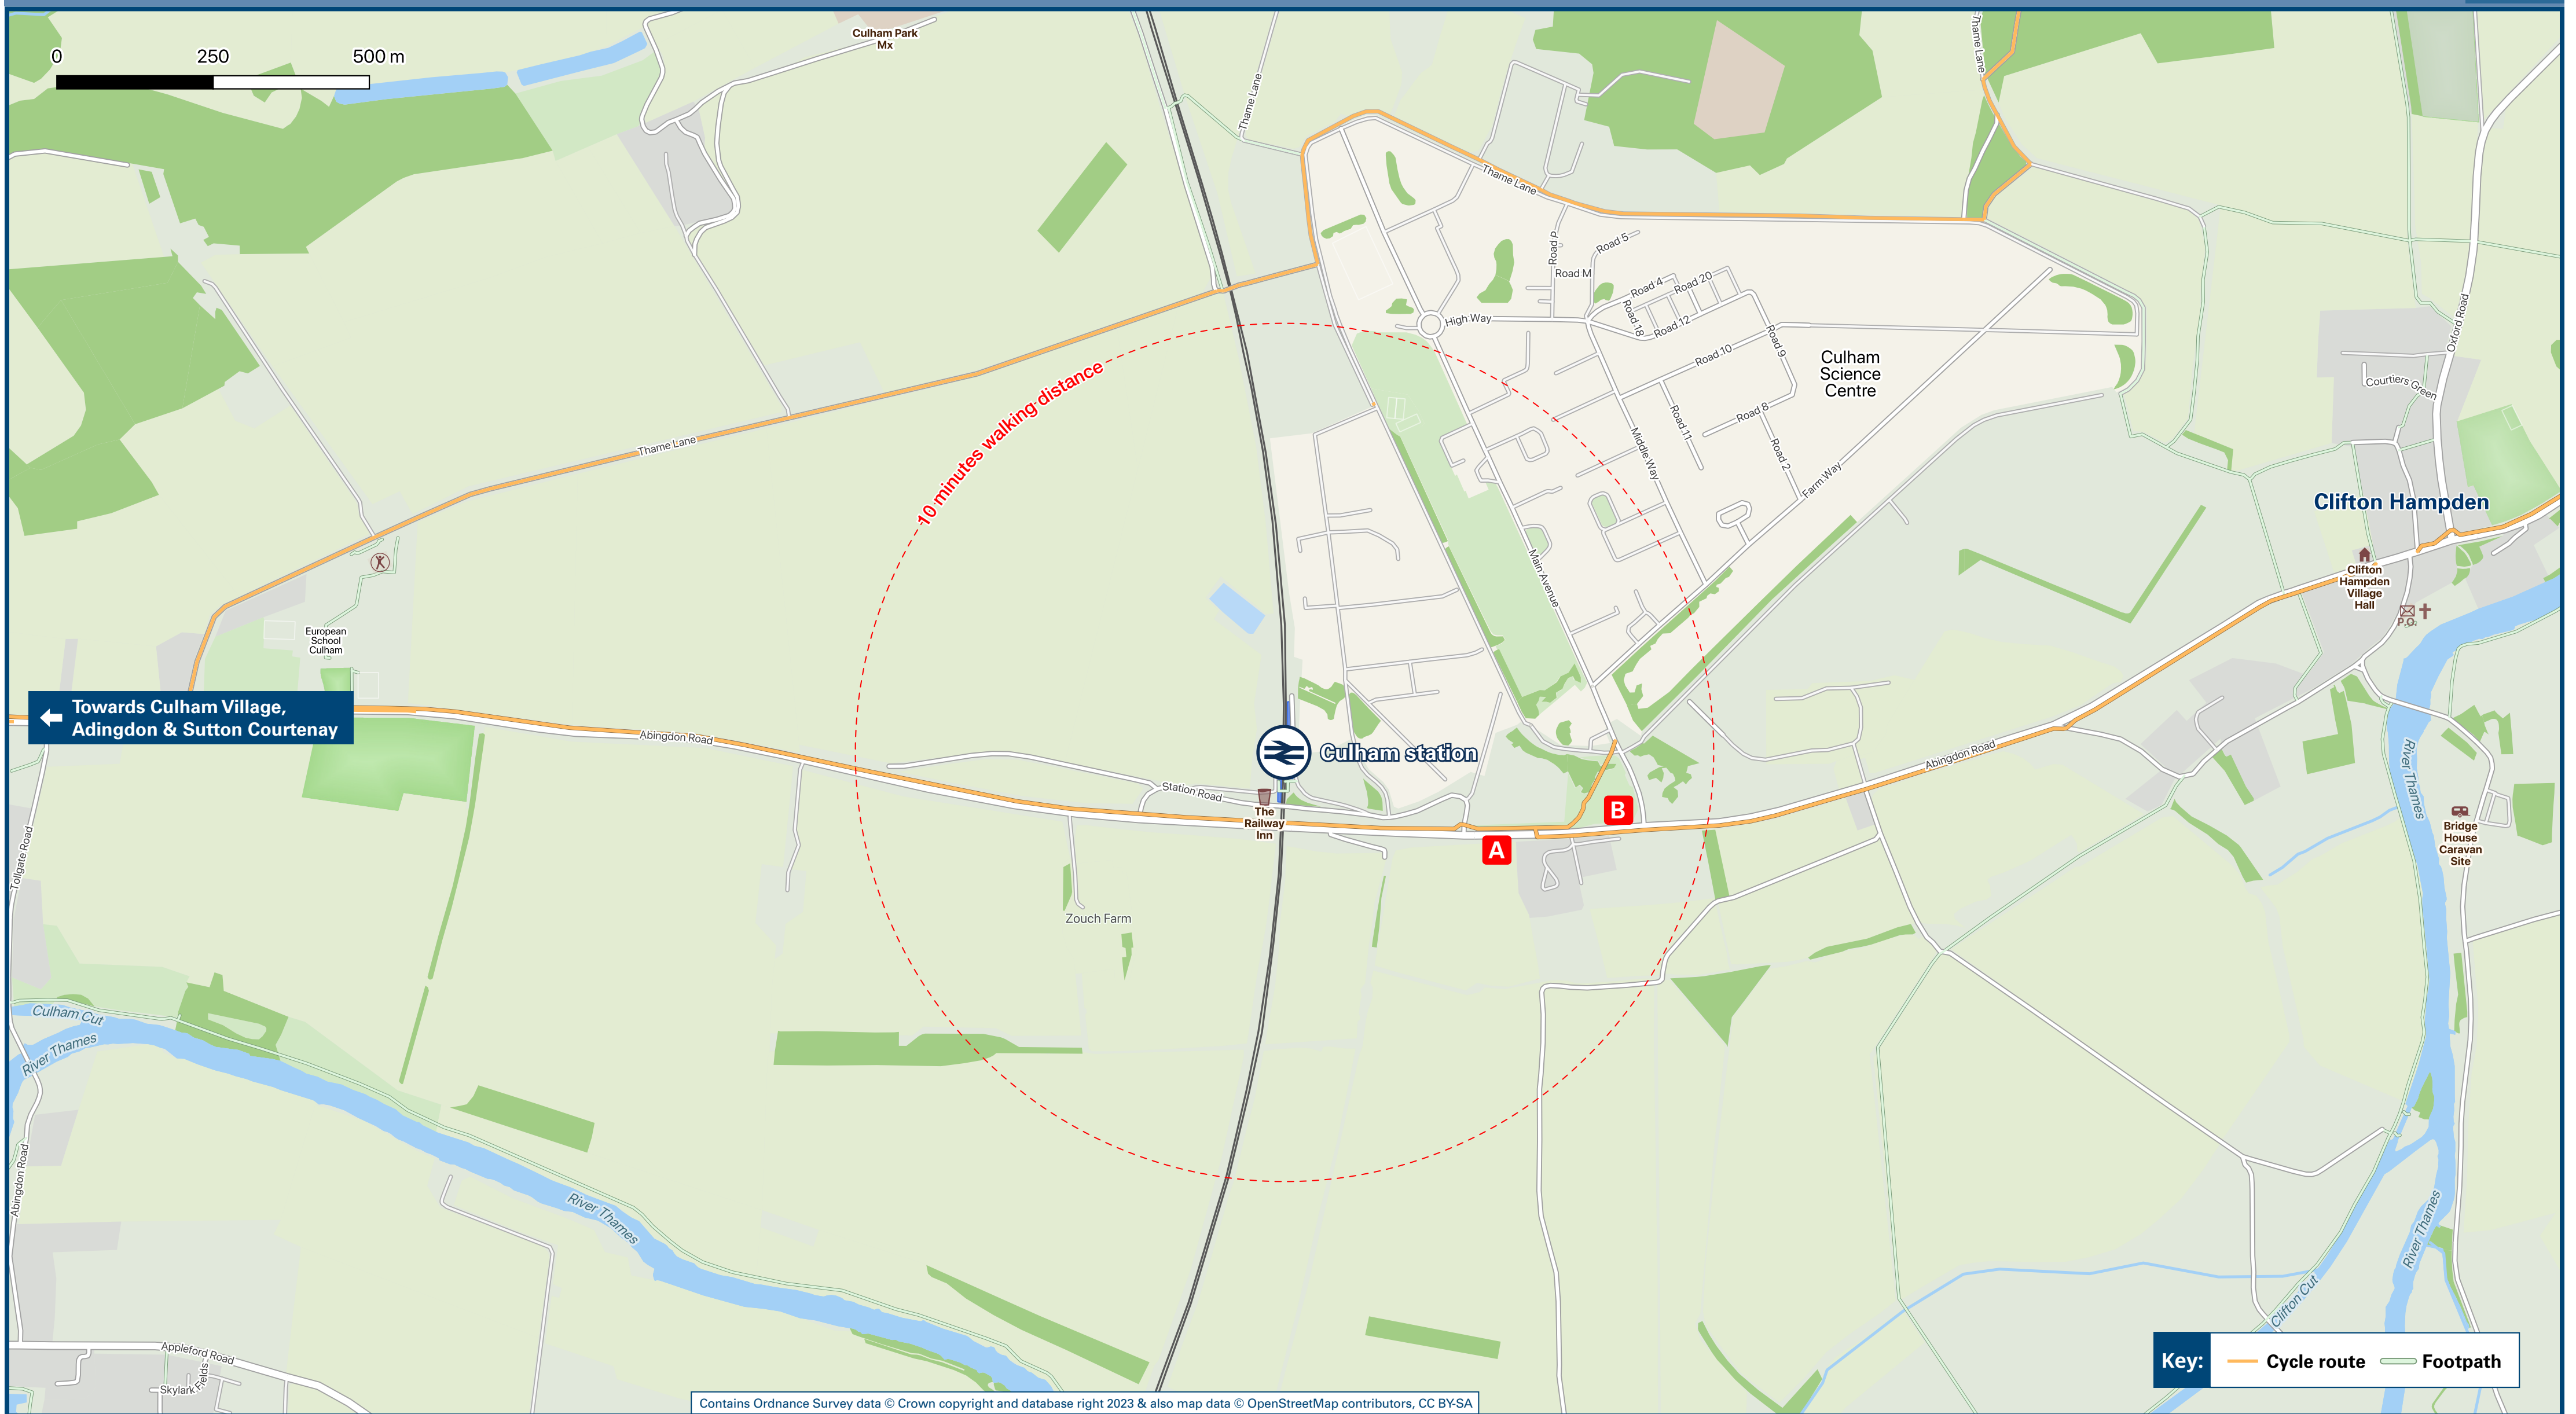

Culham Station

Onward Travel Information

Local area map