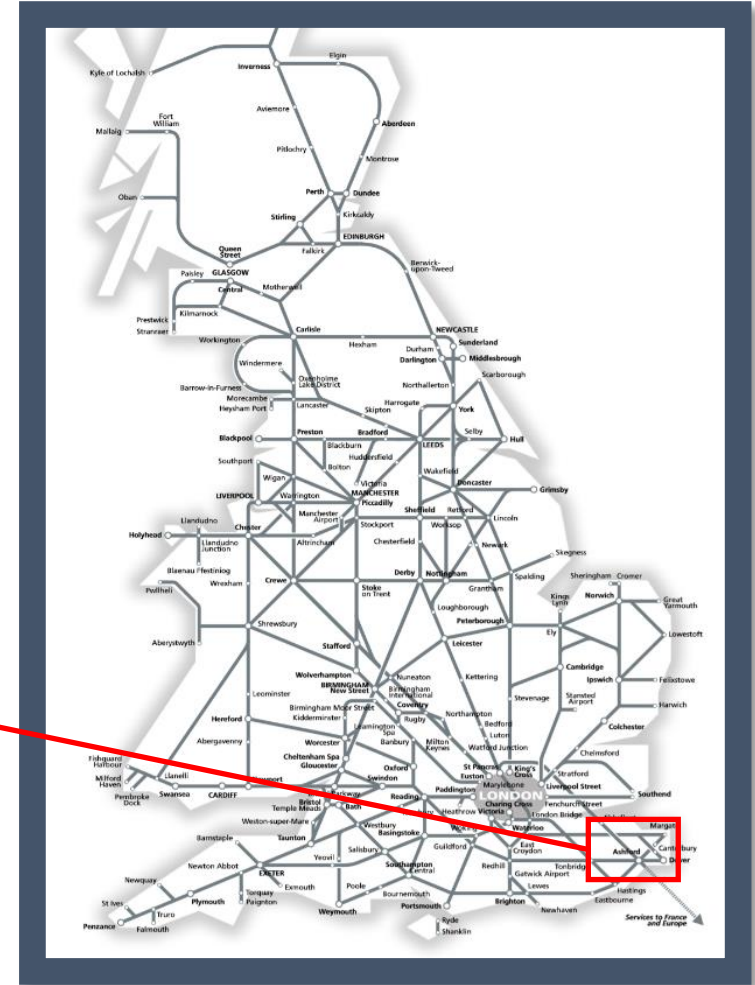

# Buses replace trains between Dover Priory and Ramsgate

TOC affected: Southeastern

Key:

-  Engineering Works
-  Bus Replacement Services