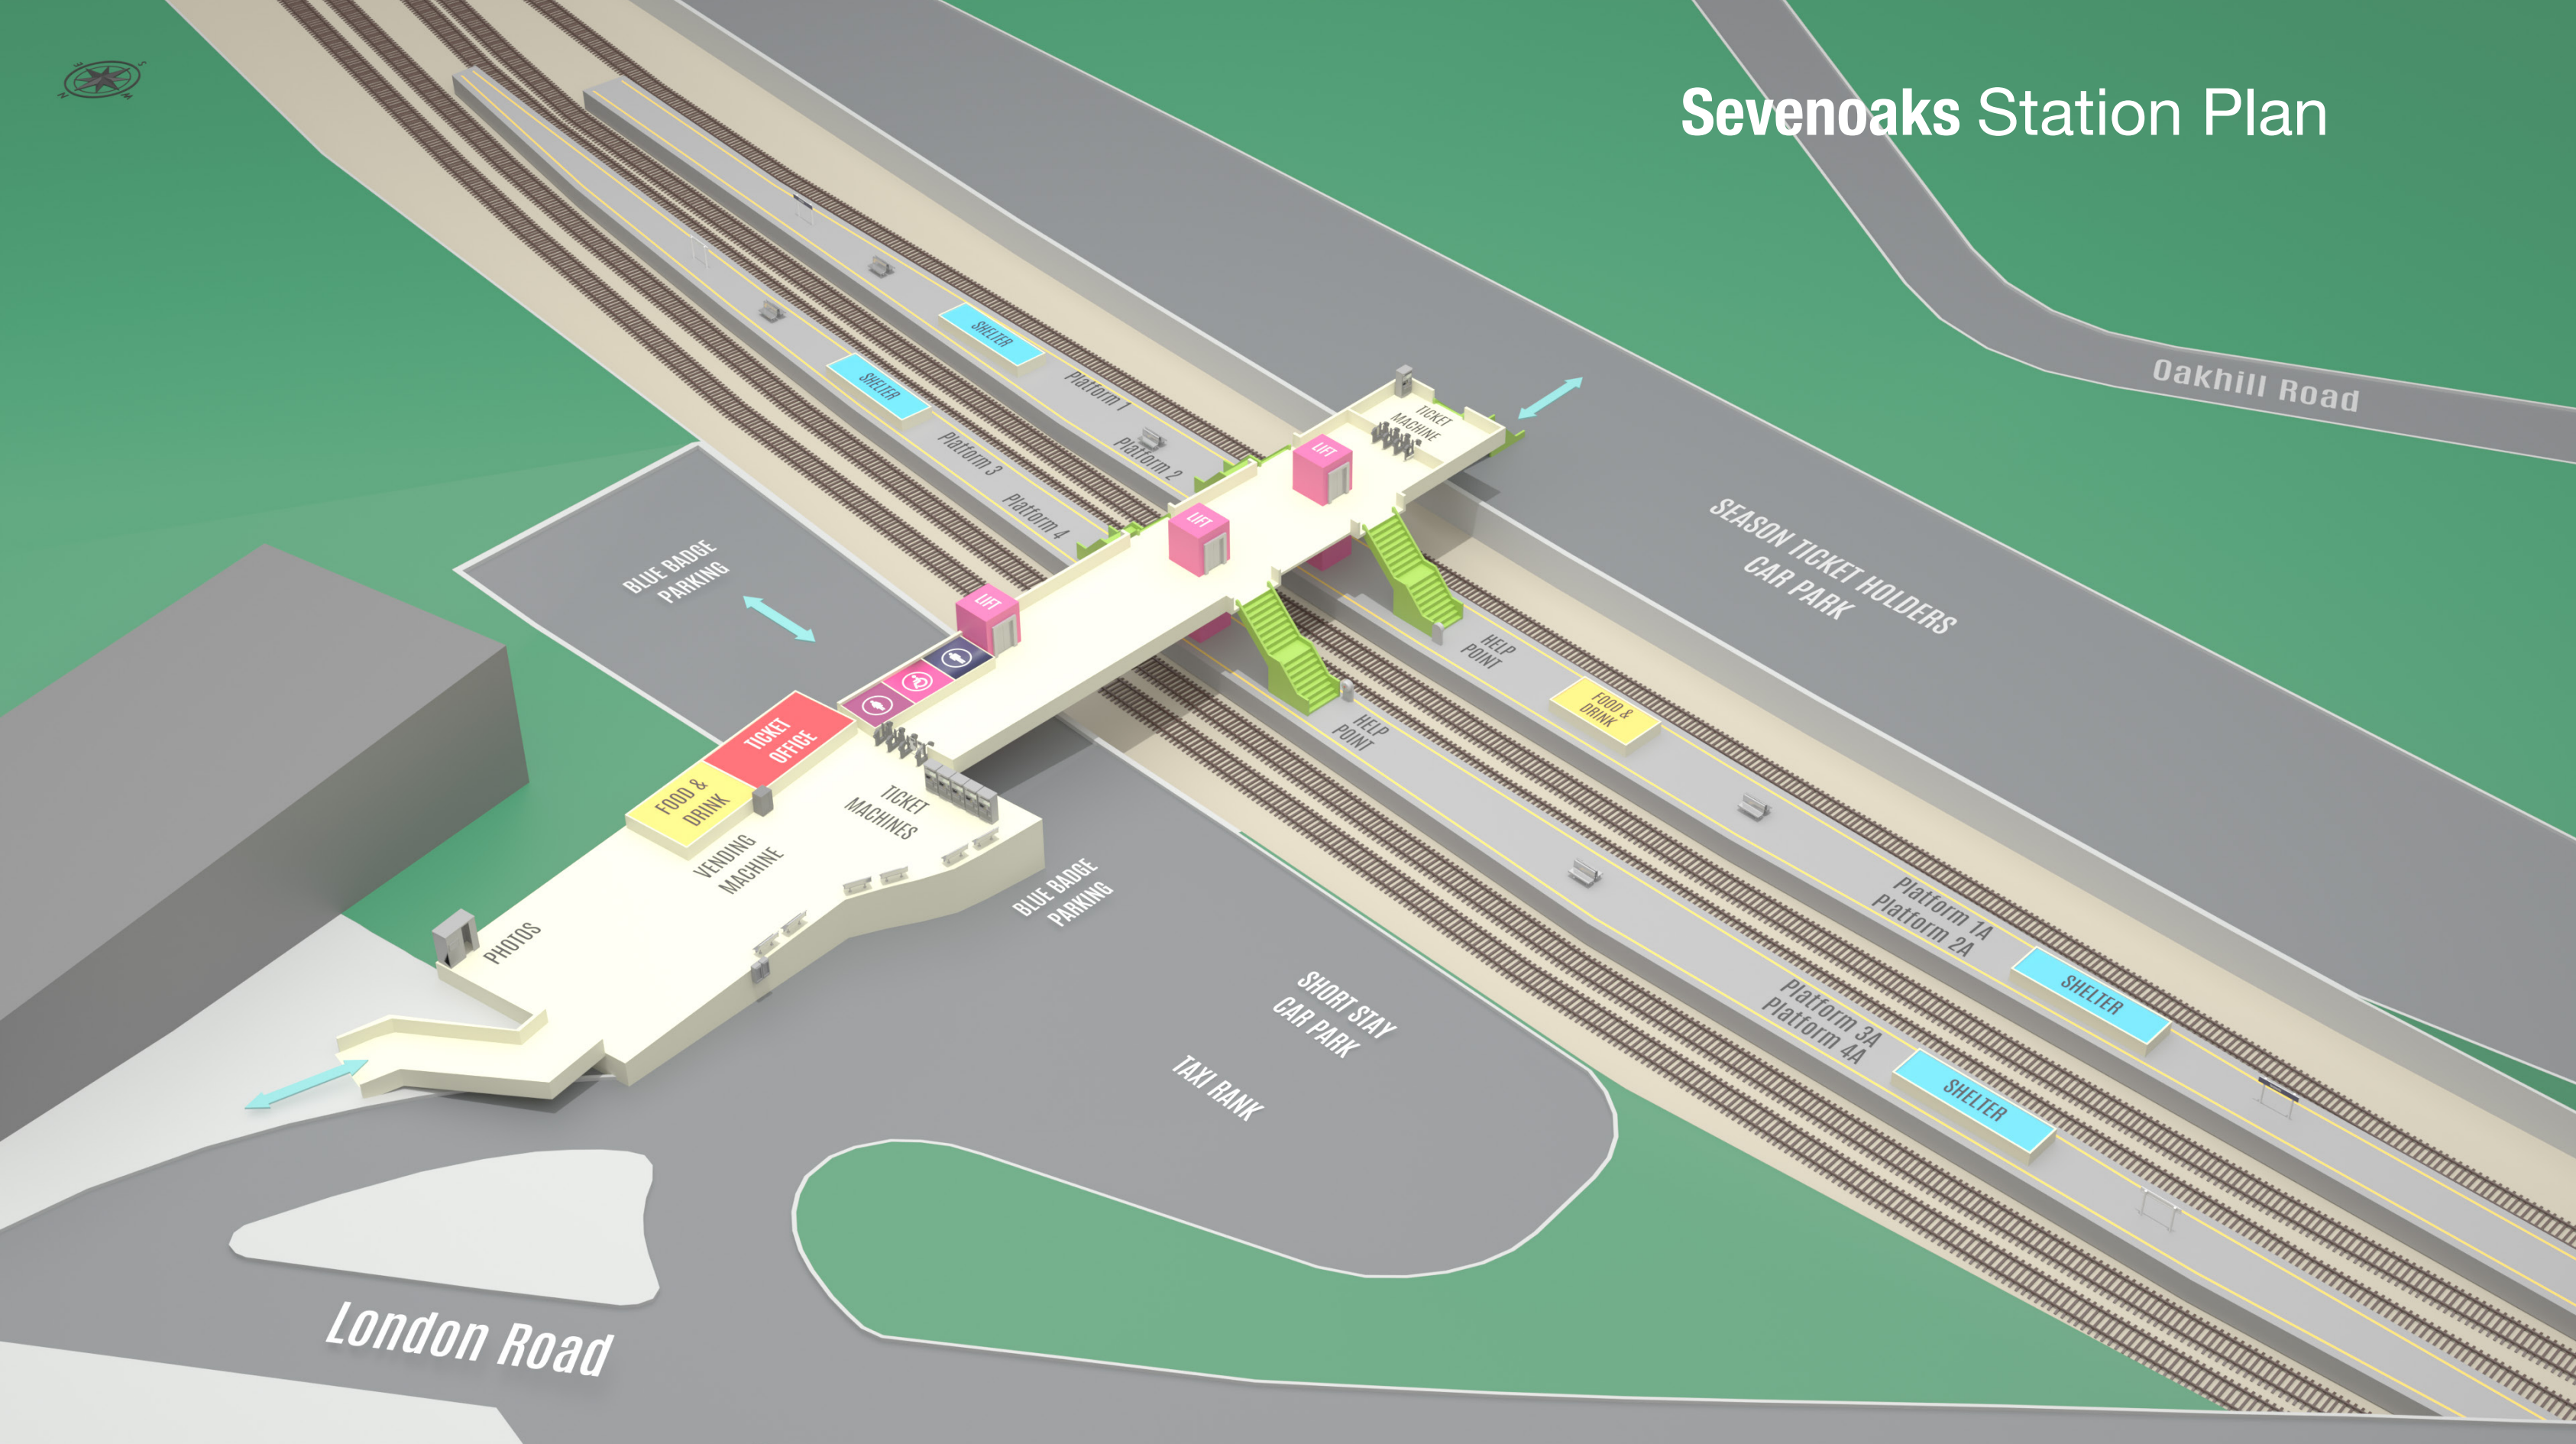

Sevenoaks Station Plan

Oakhill Road

SEASON TICKET HOLDERS
CAR PARK

BLUE BADGE
PARKING

FOOD &
DRINK
TICKET
OFFICE
VENDING
MACHINE
TICKET
MACHINES

BLUE BADGE
PARKING

SHORT STAY
CAR PARK
TAXI RANK

London Road

Platform 1
Platform 2
Platform 3
Platform 4

Platform 1A
Platform 2A
Platform 3A
Platform 4A

SHELTER

SHELTER

HELP
POINT

HELP
POINT

FOOD &
DRINK

TICKET
MACHINE